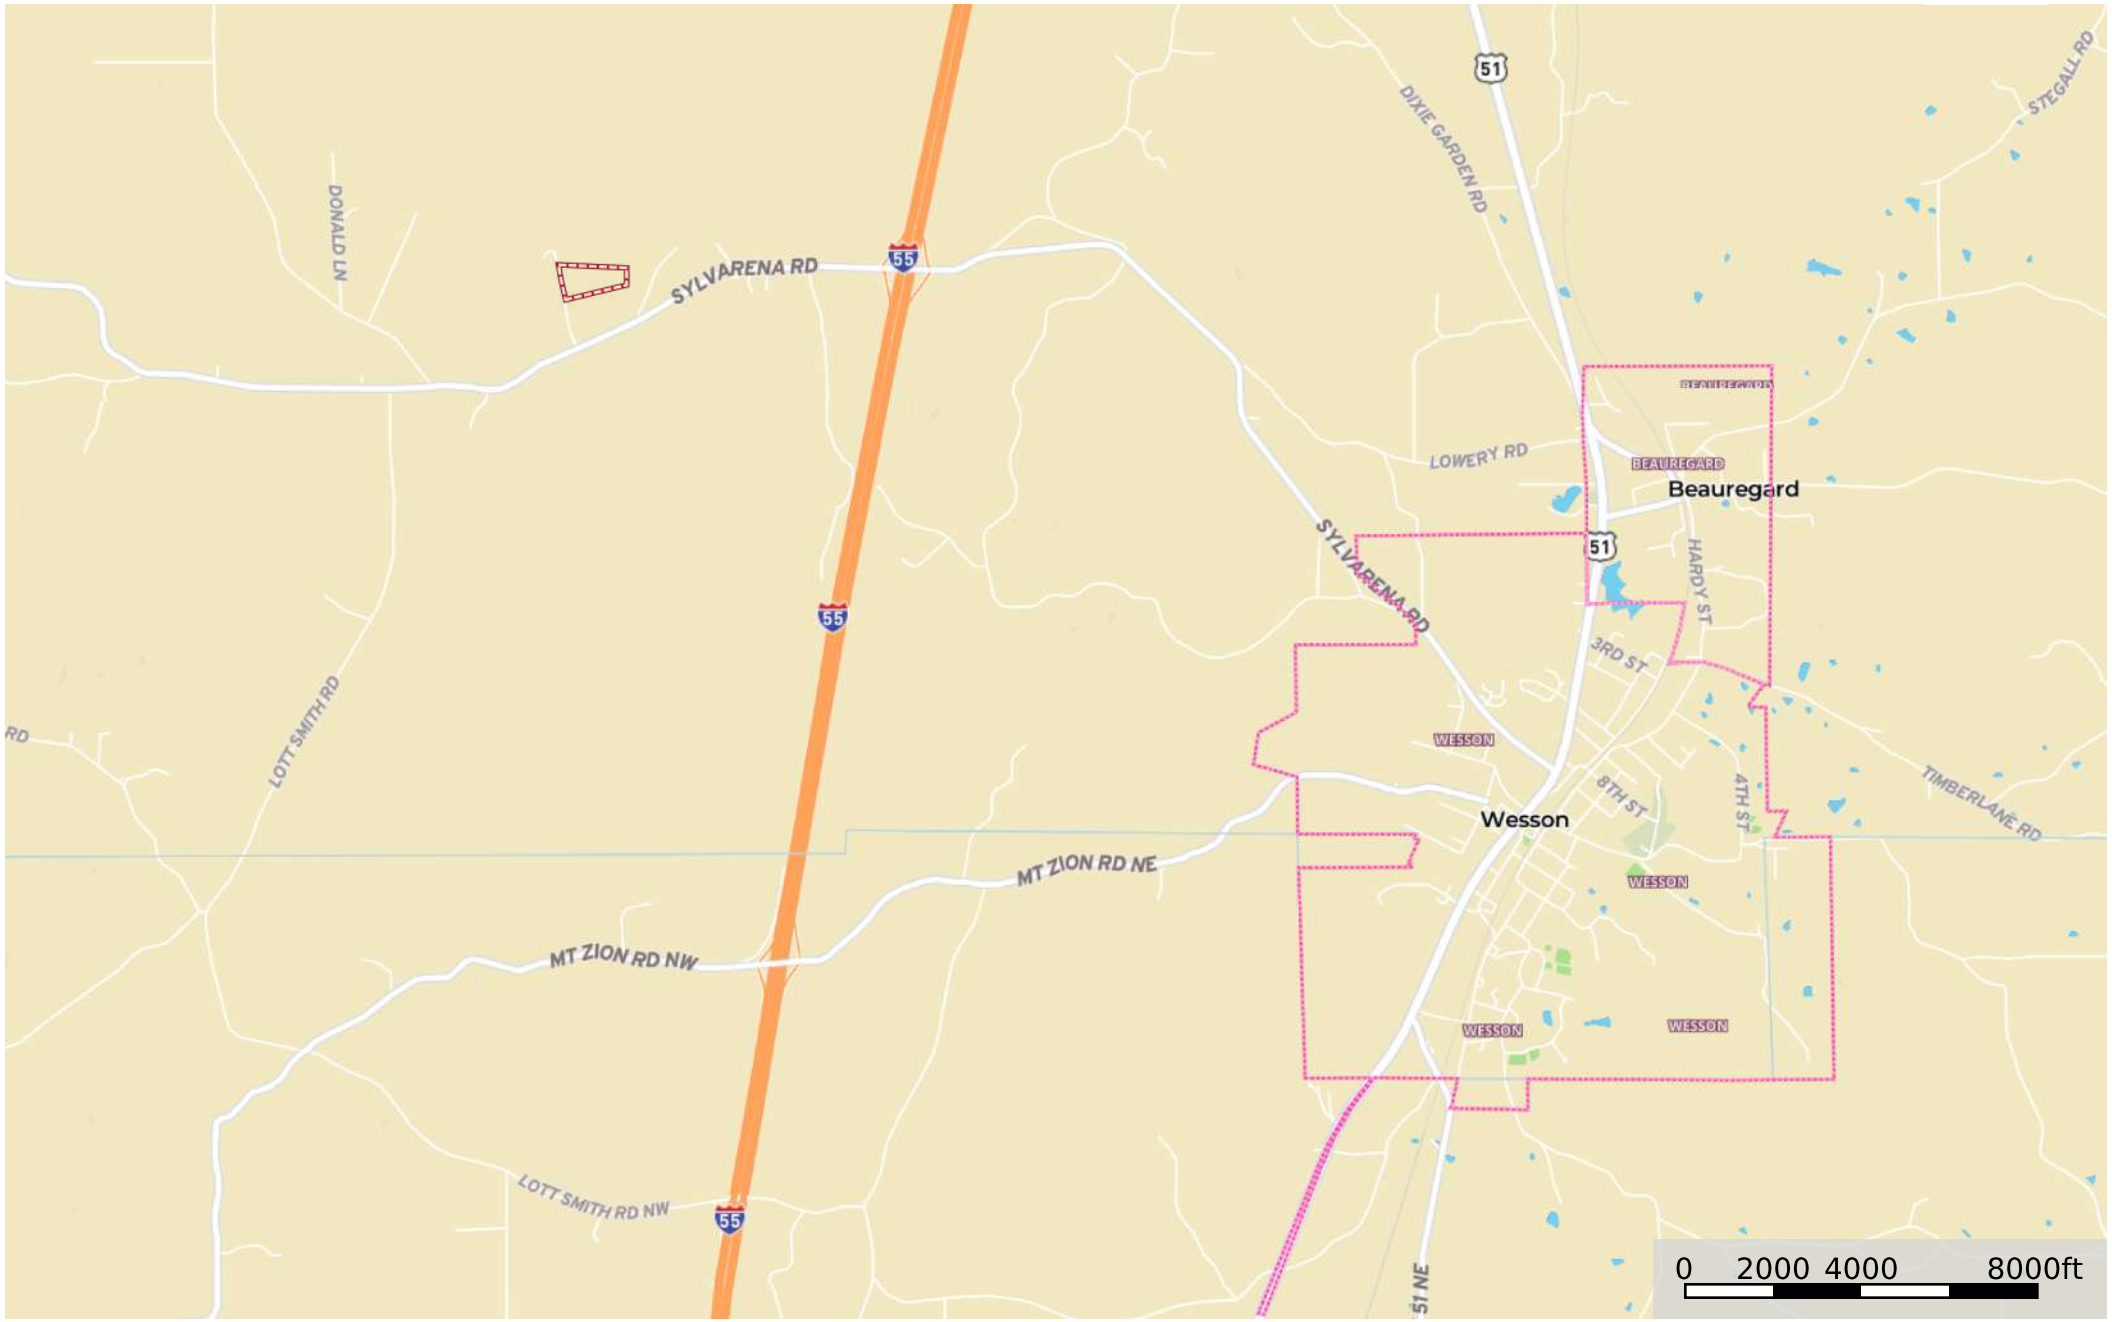

Copiah 20 Pleasant Ln

Copiah County, Mississippi, 20 AC +/-

 Boundary

Copiah 20 Pleasant Ln
Copiah County, Mississippi, 20 AC +/-

Boundary

Copiah 20 Pleasant Ln

Copiah County, Mississippi, 20 AC +/-

 Boundary