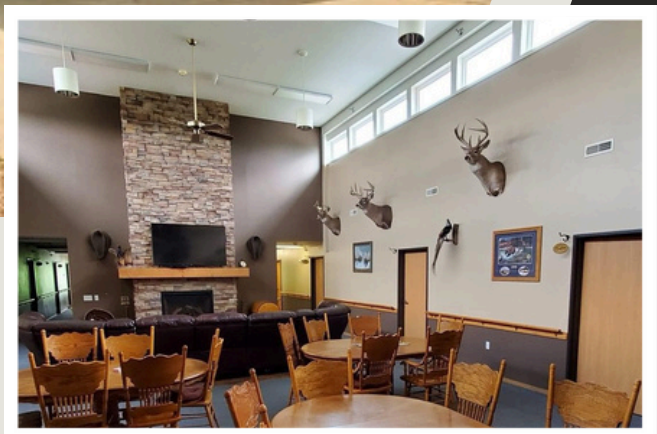

**FOR
SALE**

**406 W VINTON STREET
SPENCER, NEBRASKA**

**OFFERED AT
\$550,000**

FEATURES

- 9,400 sq. ft. Lodge
- Stunning Stone Fireplace
- 18 Rooms including 2 Suites
- Large Community Kitchen
- Entertainment Room with Pool Table
- Only 20 miles from Lake Francis Case on the Missouri River and a short 10 minute drive from the Niobrara River!