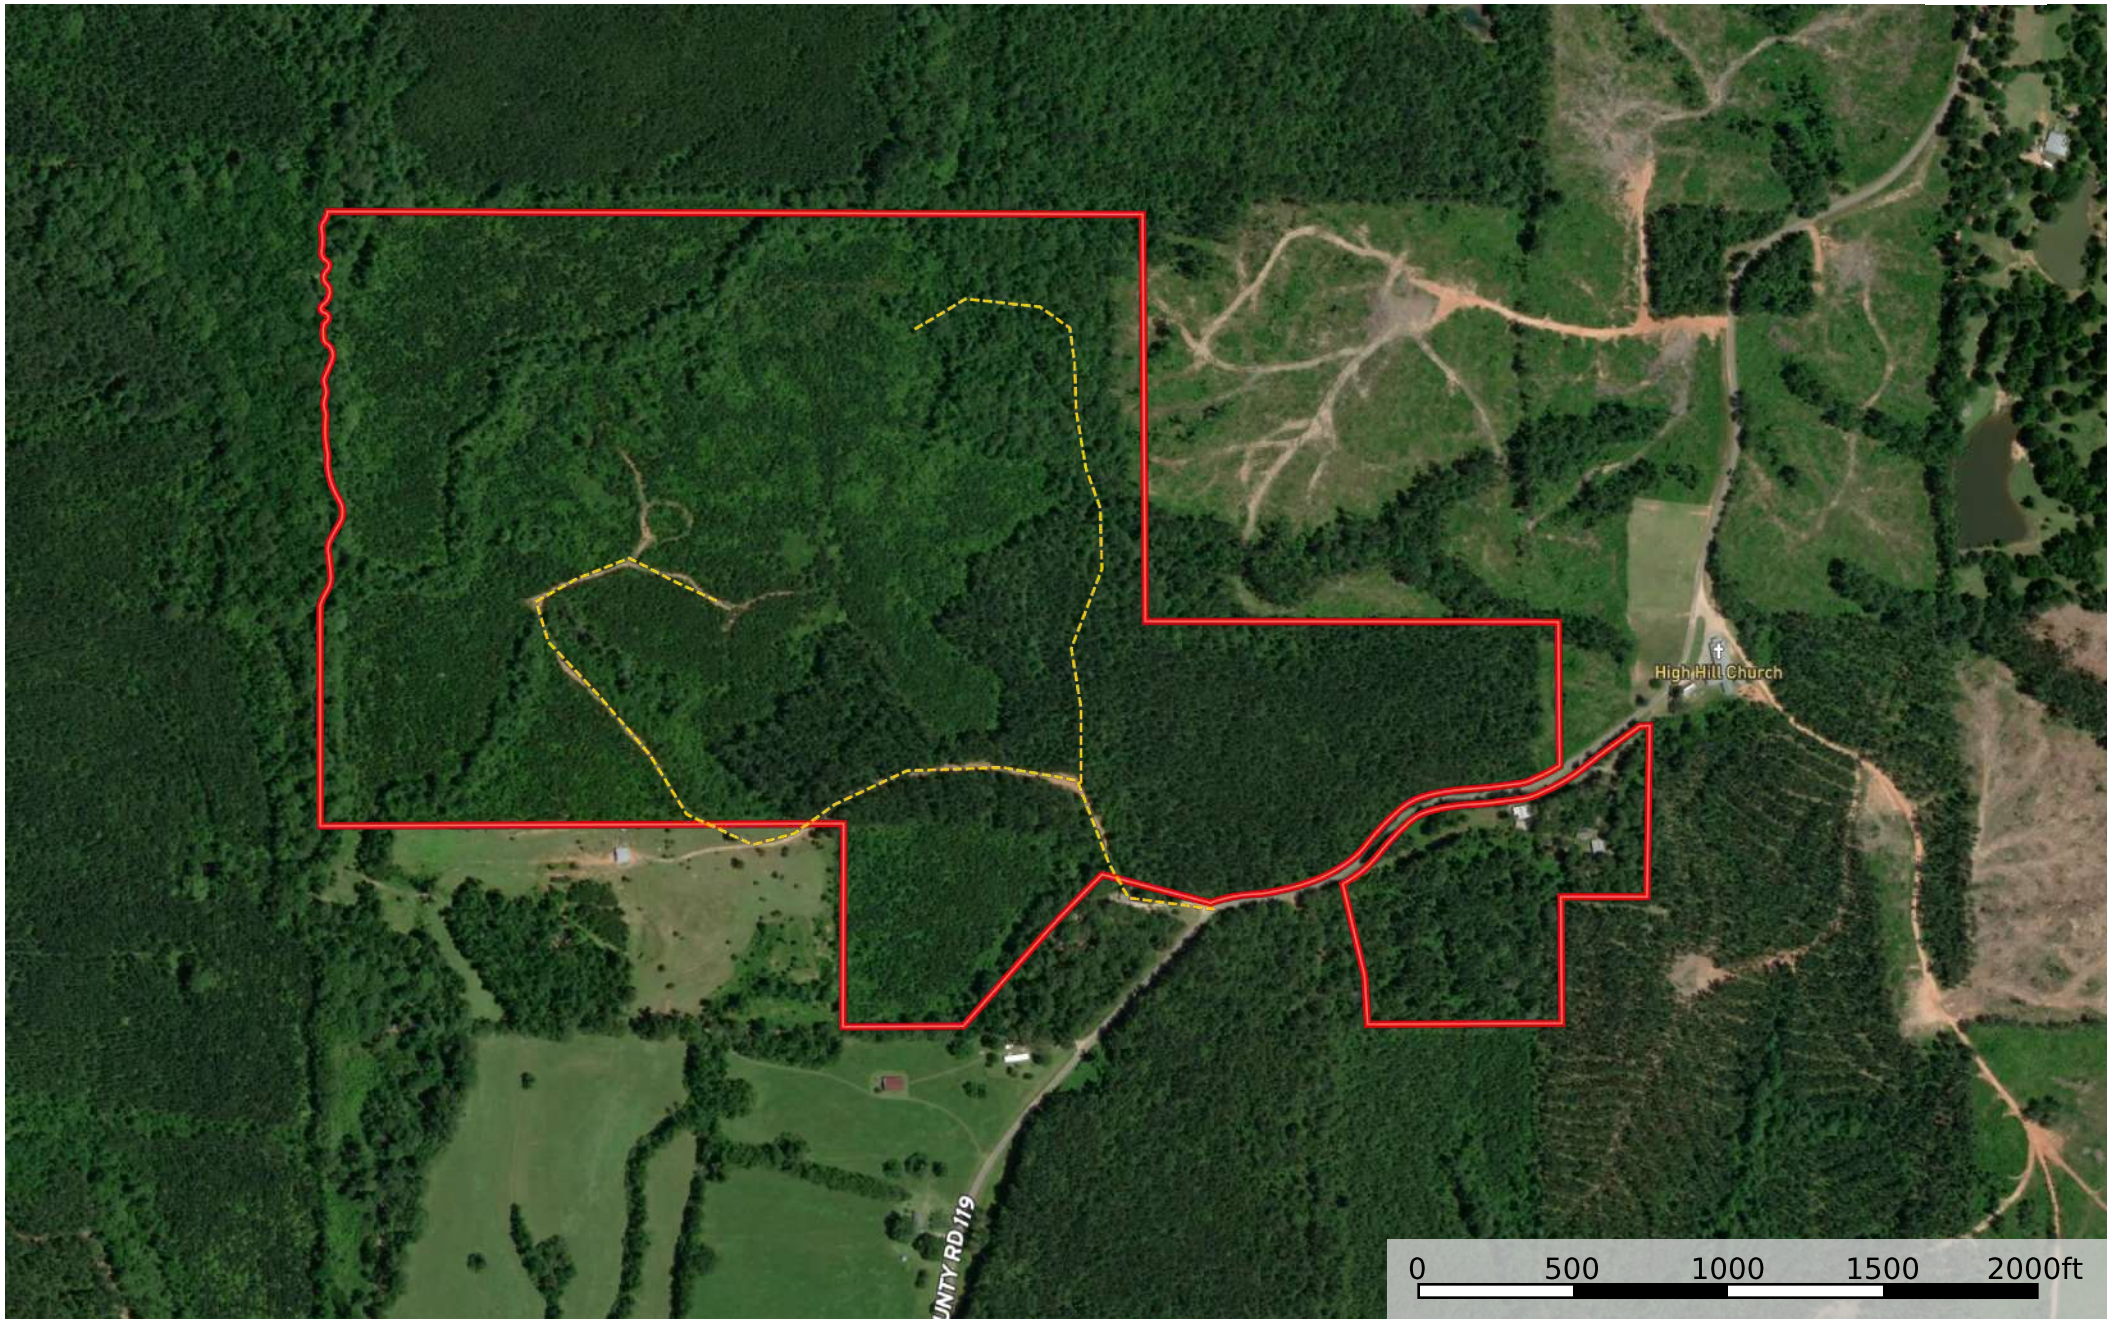

**Smith 164 SCR 119**  
Smith County, Mississippi, 164 AC +/-

--- Road / Trail    □ Boundary

**Smith 164 SCR 119**  
Smith County, Mississippi, 164 AC +/-

- Road / Trail
- Boundary
- 100 Year Floodplain
- 500 Year Floodplain
- Floodway
- Special
- Unmapped/ Not Included

**Smith 164 SCR 119**  
Smith County, Mississippi, 164 AC +/-

--- Road / Trail    □ Boundary

# Smith 164 SCR 119

Smith County, Mississippi, 164 AC +/-

--- Road / Trail    ▭ Boundary