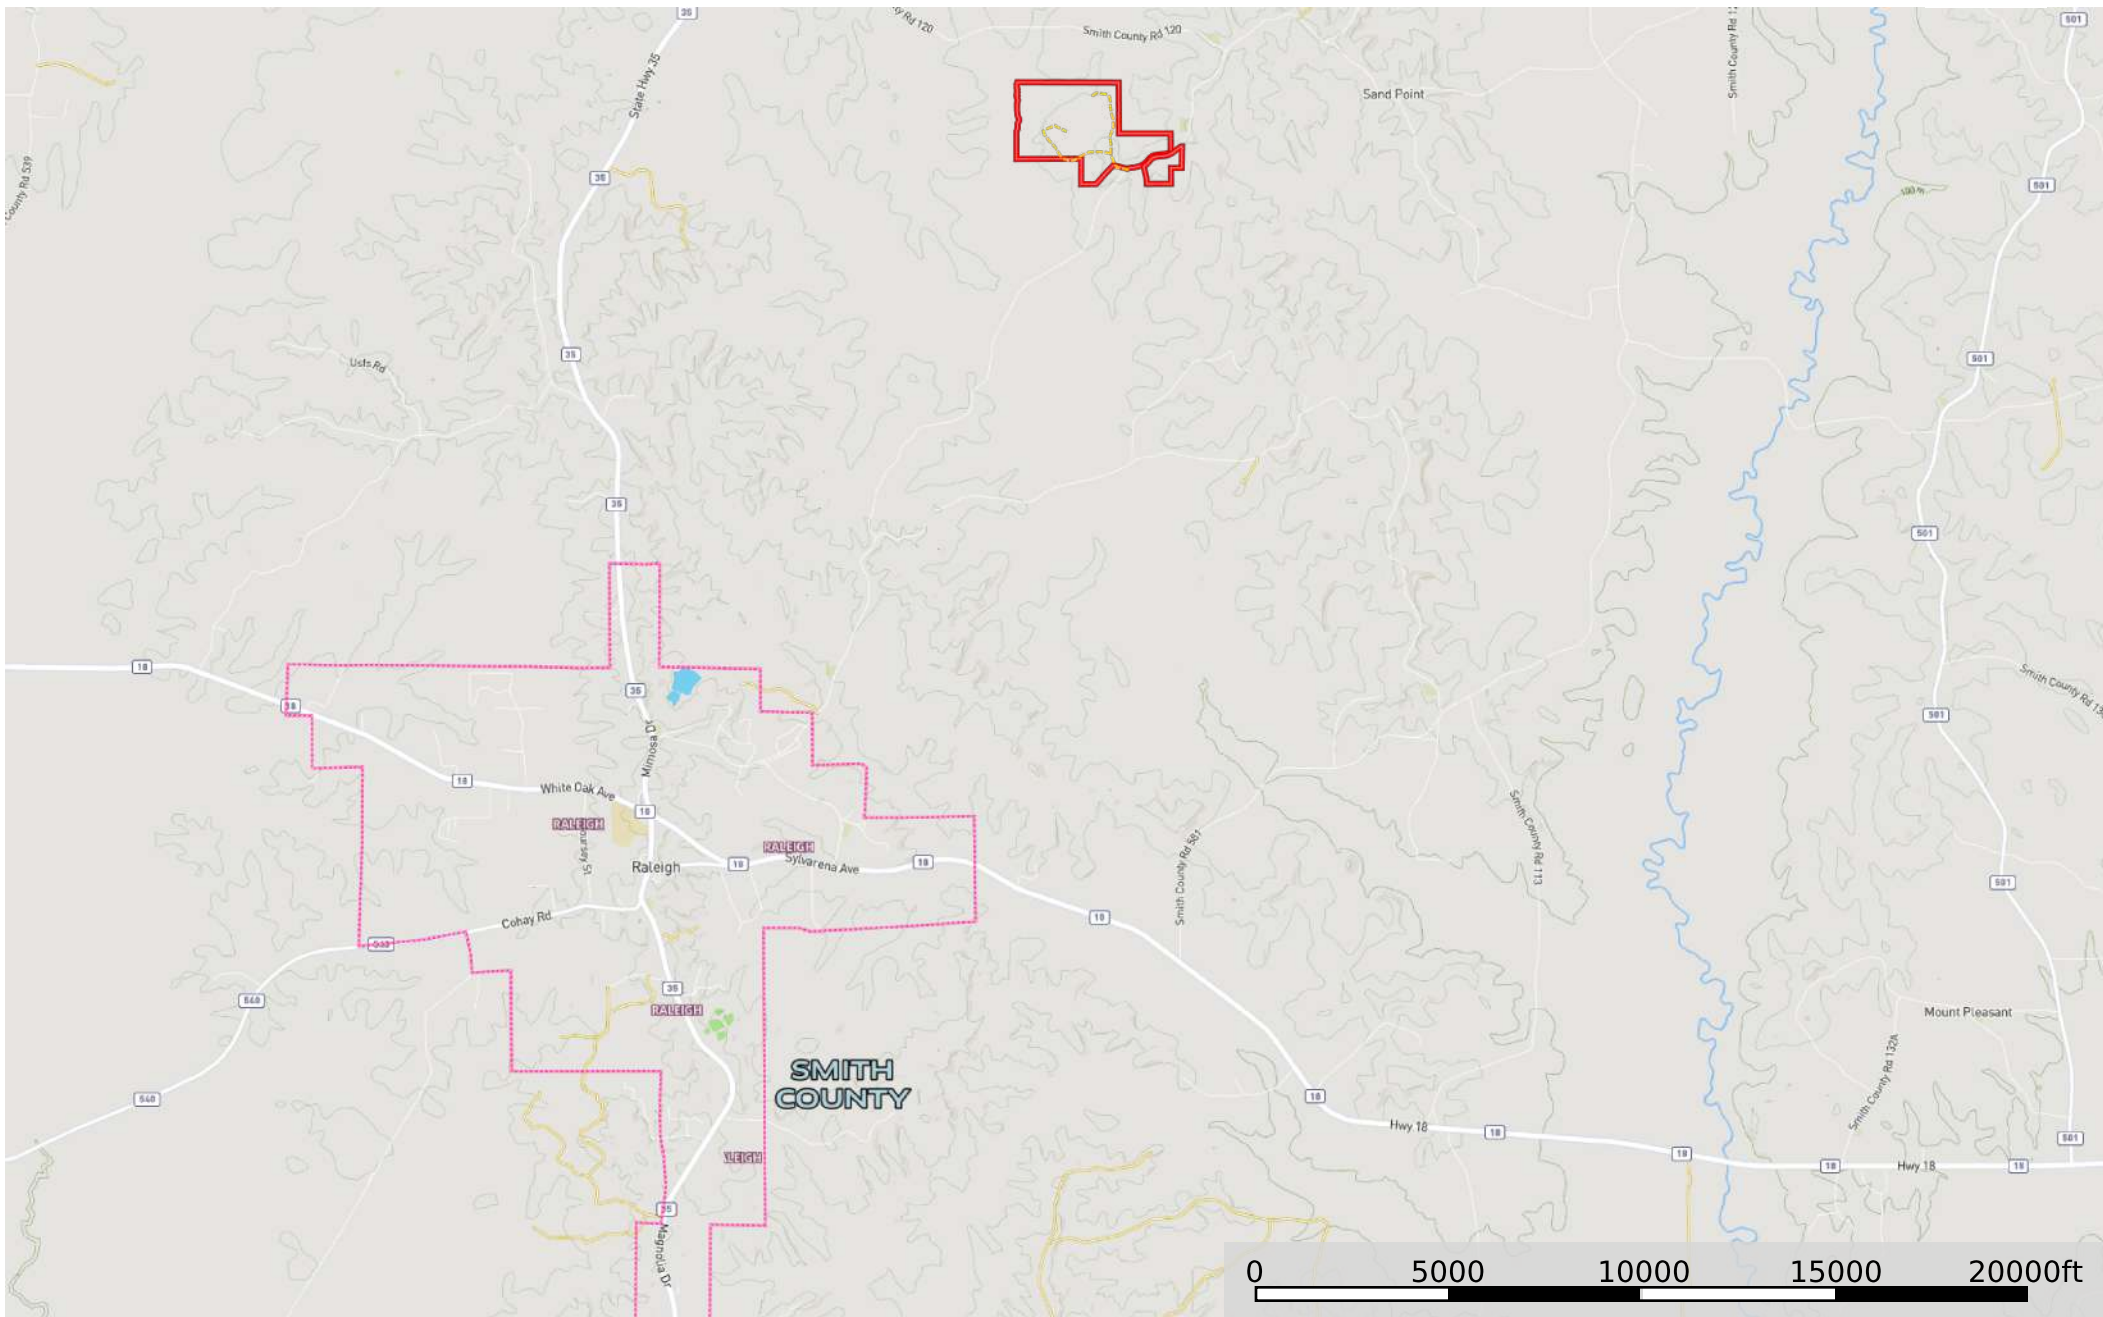

**Smith 164 SCR 119**  
Smith County, Mississippi, 164 AC +/-

--- Road / Trail    □ Boundary

**Smith 164 SCR 119**  
Smith County, Mississippi, 164 AC +/-

- Road / Trail
- Boundary
- 100 Year Floodplain
- 500 Year Floodplain
- Floodway
- Special
- Unmapped/ Not Included

**Smith 164 SCR 119**  
Smith County, Mississippi, 164 AC +/-

--- Road / Trail    □ Boundary

# Smith 164 SCR 119

Smith County, Mississippi, 164 AC +/-

--- Road / Trail    ▭ Boundary