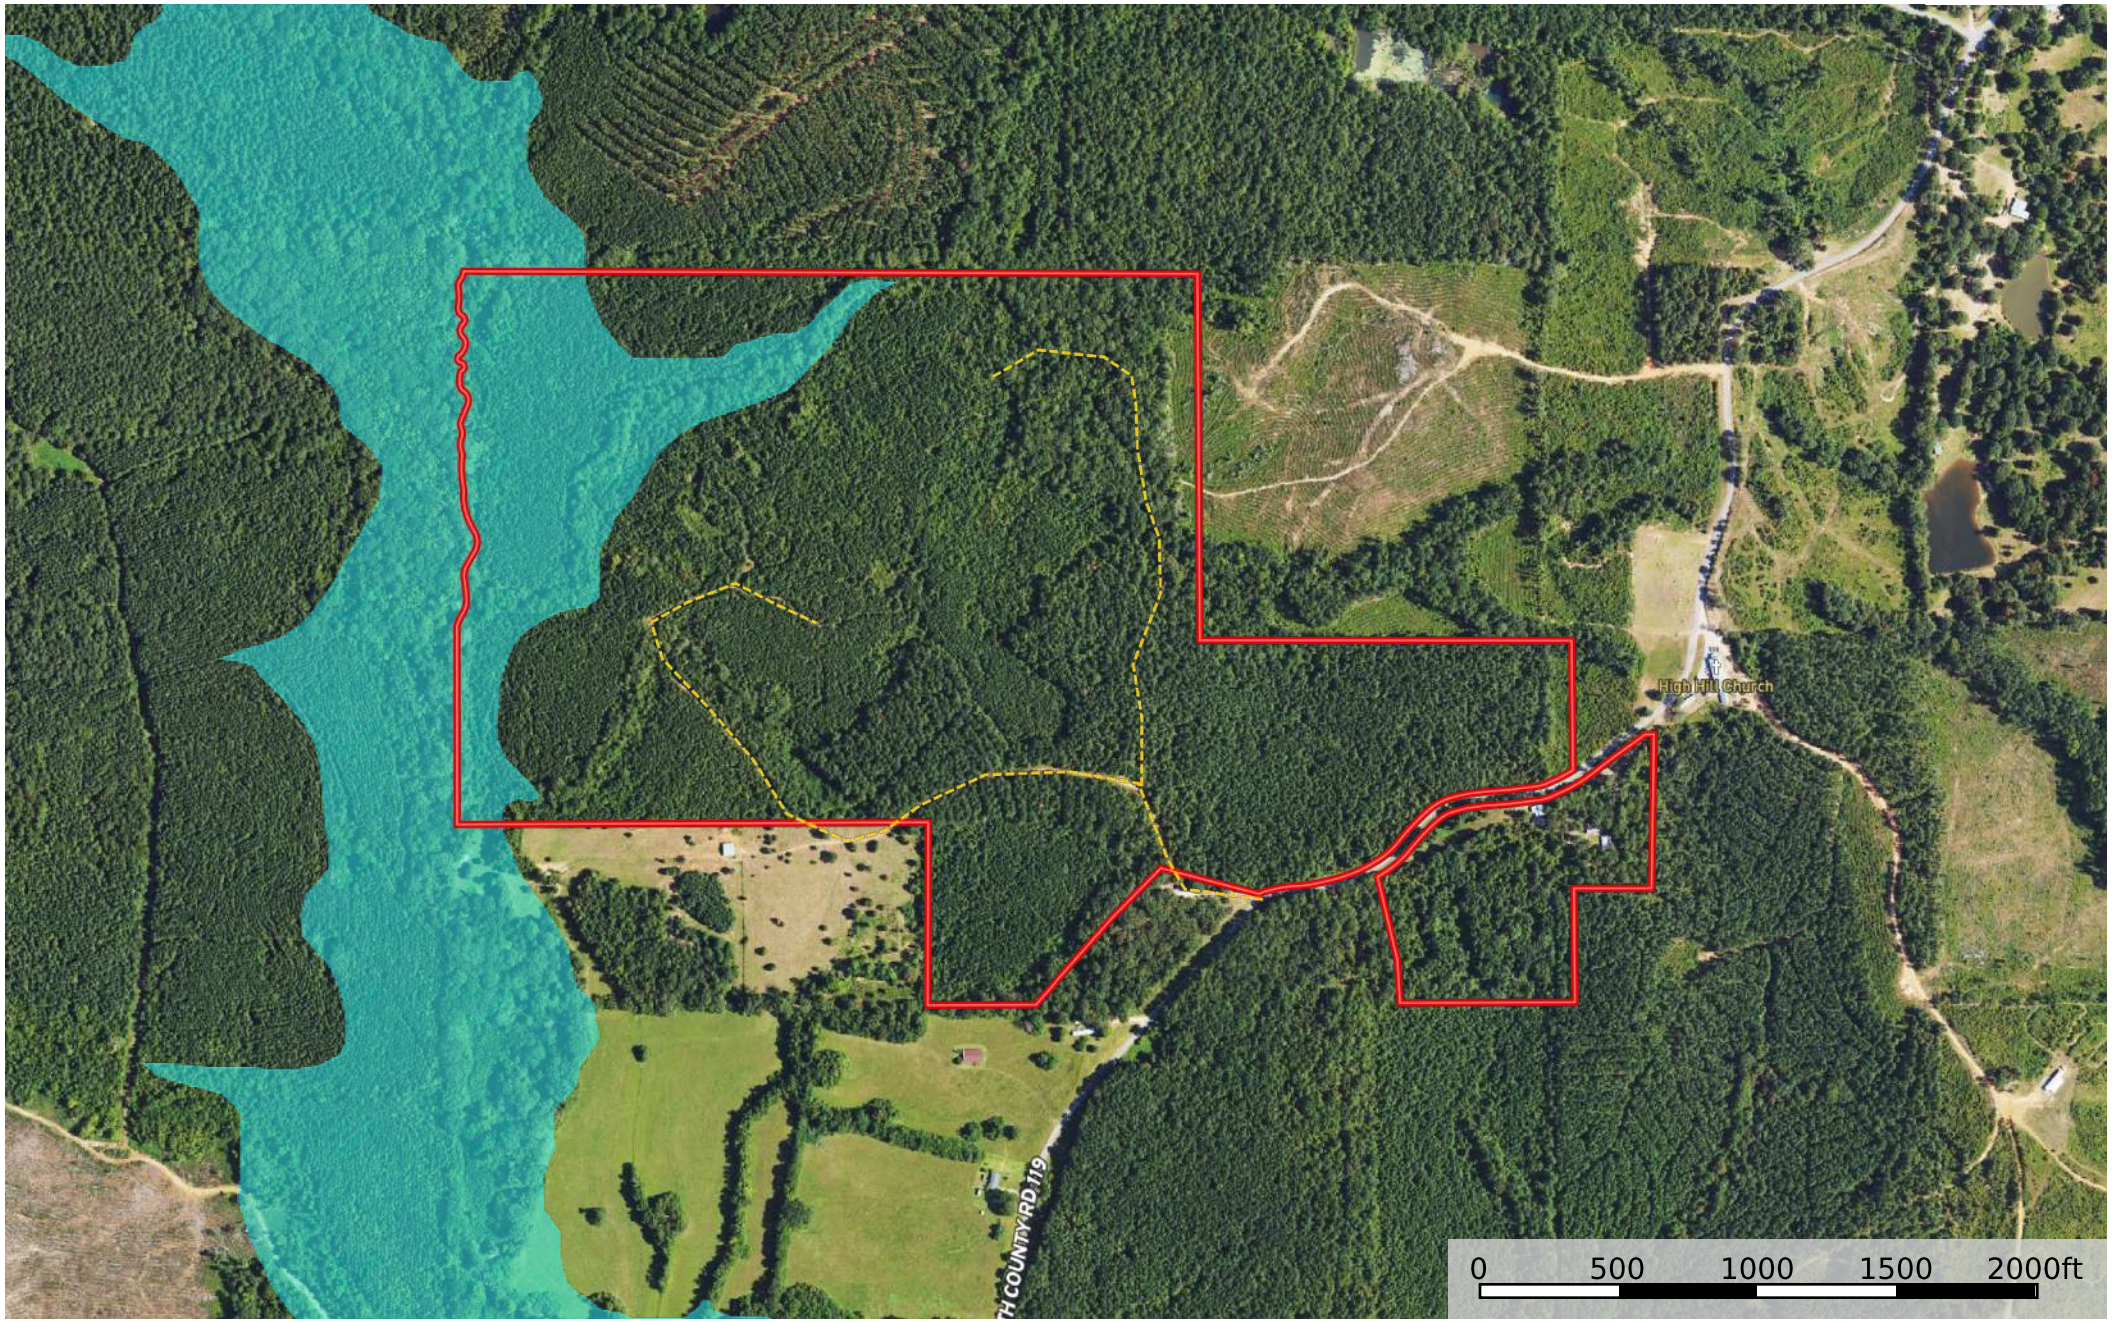

**Smith 164 SCR 119**  
Smith County, Mississippi, 164 AC +/-

--- Road / Trail    □ Boundary

**Smith 164 SCR 119**  
Smith County, Mississippi, 164 AC +/-

- Road / Trail
- Boundary
- 100 Year Floodplain
- 500 Year Floodplain
- Floodway
- Special
- Unmapped/ Not Included

**Smith 164 SCR 119**  
Smith County, Mississippi, 164 AC +/-

--- Road / Trail    □ Boundary

# Smith 164 SCR 119

Smith County, Mississippi, 164 AC +/-

--- Road / Trail    ▭ Boundary