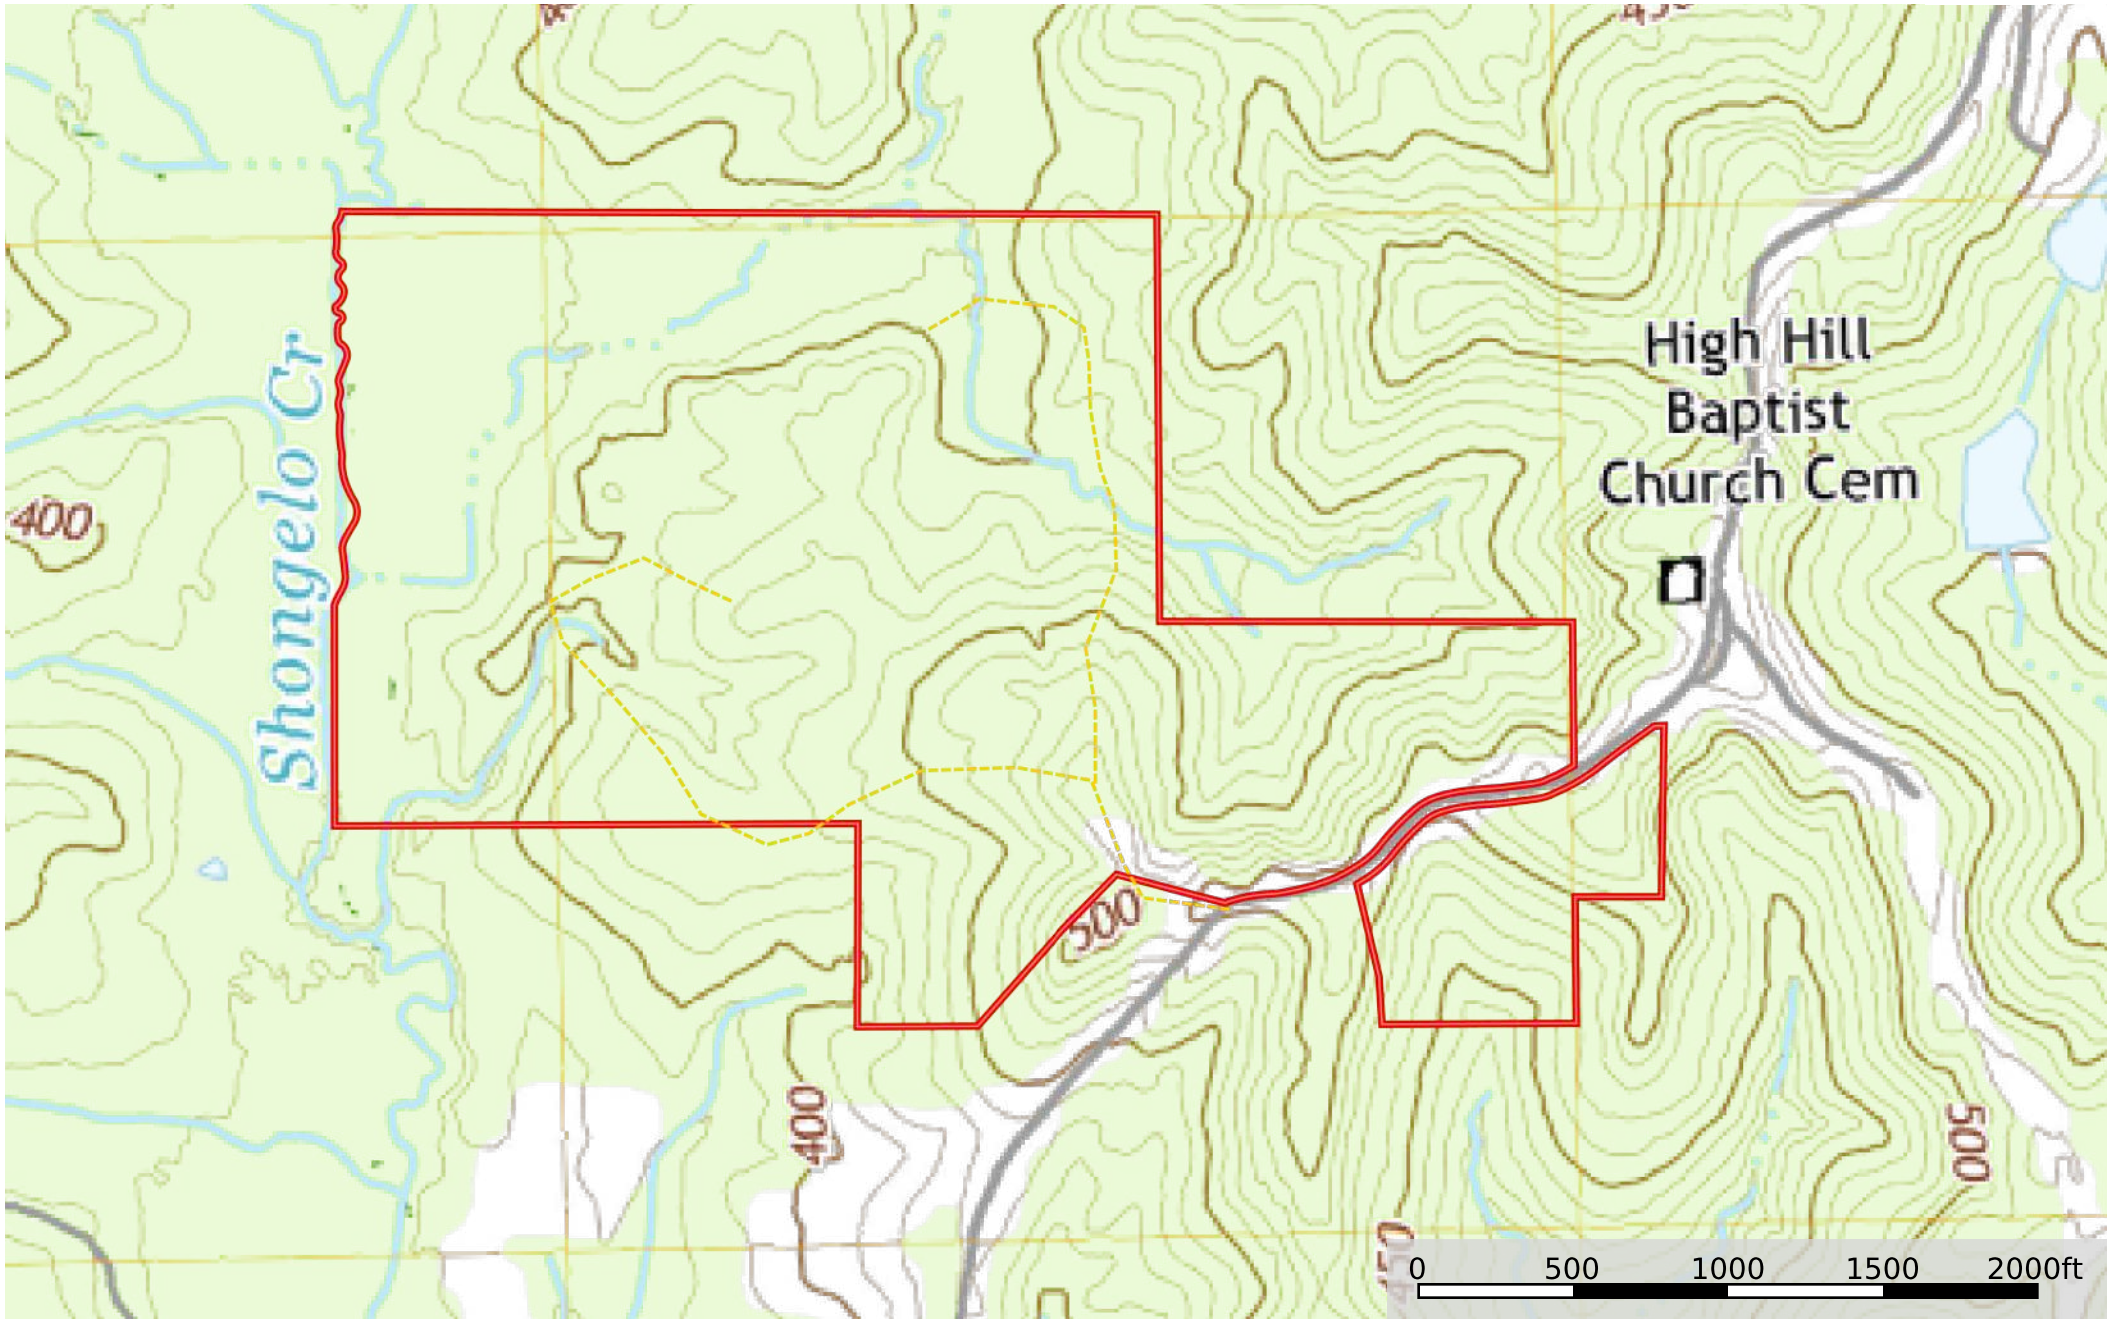

**Smith 164 SCR 119**  
Smith County, Mississippi, 164 AC +/-

--- Road / Trail    □ Boundary

**Smith 164 SCR 119**  
Smith County, Mississippi, 164 AC +/-

- Road / Trail
- Boundary
- 100 Year Floodplain
- 500 Year Floodplain
- Floodway
- Special
- Unmapped/ Not Included

**Smith 164 SCR 119**  
Smith County, Mississippi, 164 AC +/-

--- Road / Trail    □ Boundary

# Smith 164 SCR 119

Smith County, Mississippi, 164 AC +/-

--- Road / Trail    ▭ Boundary