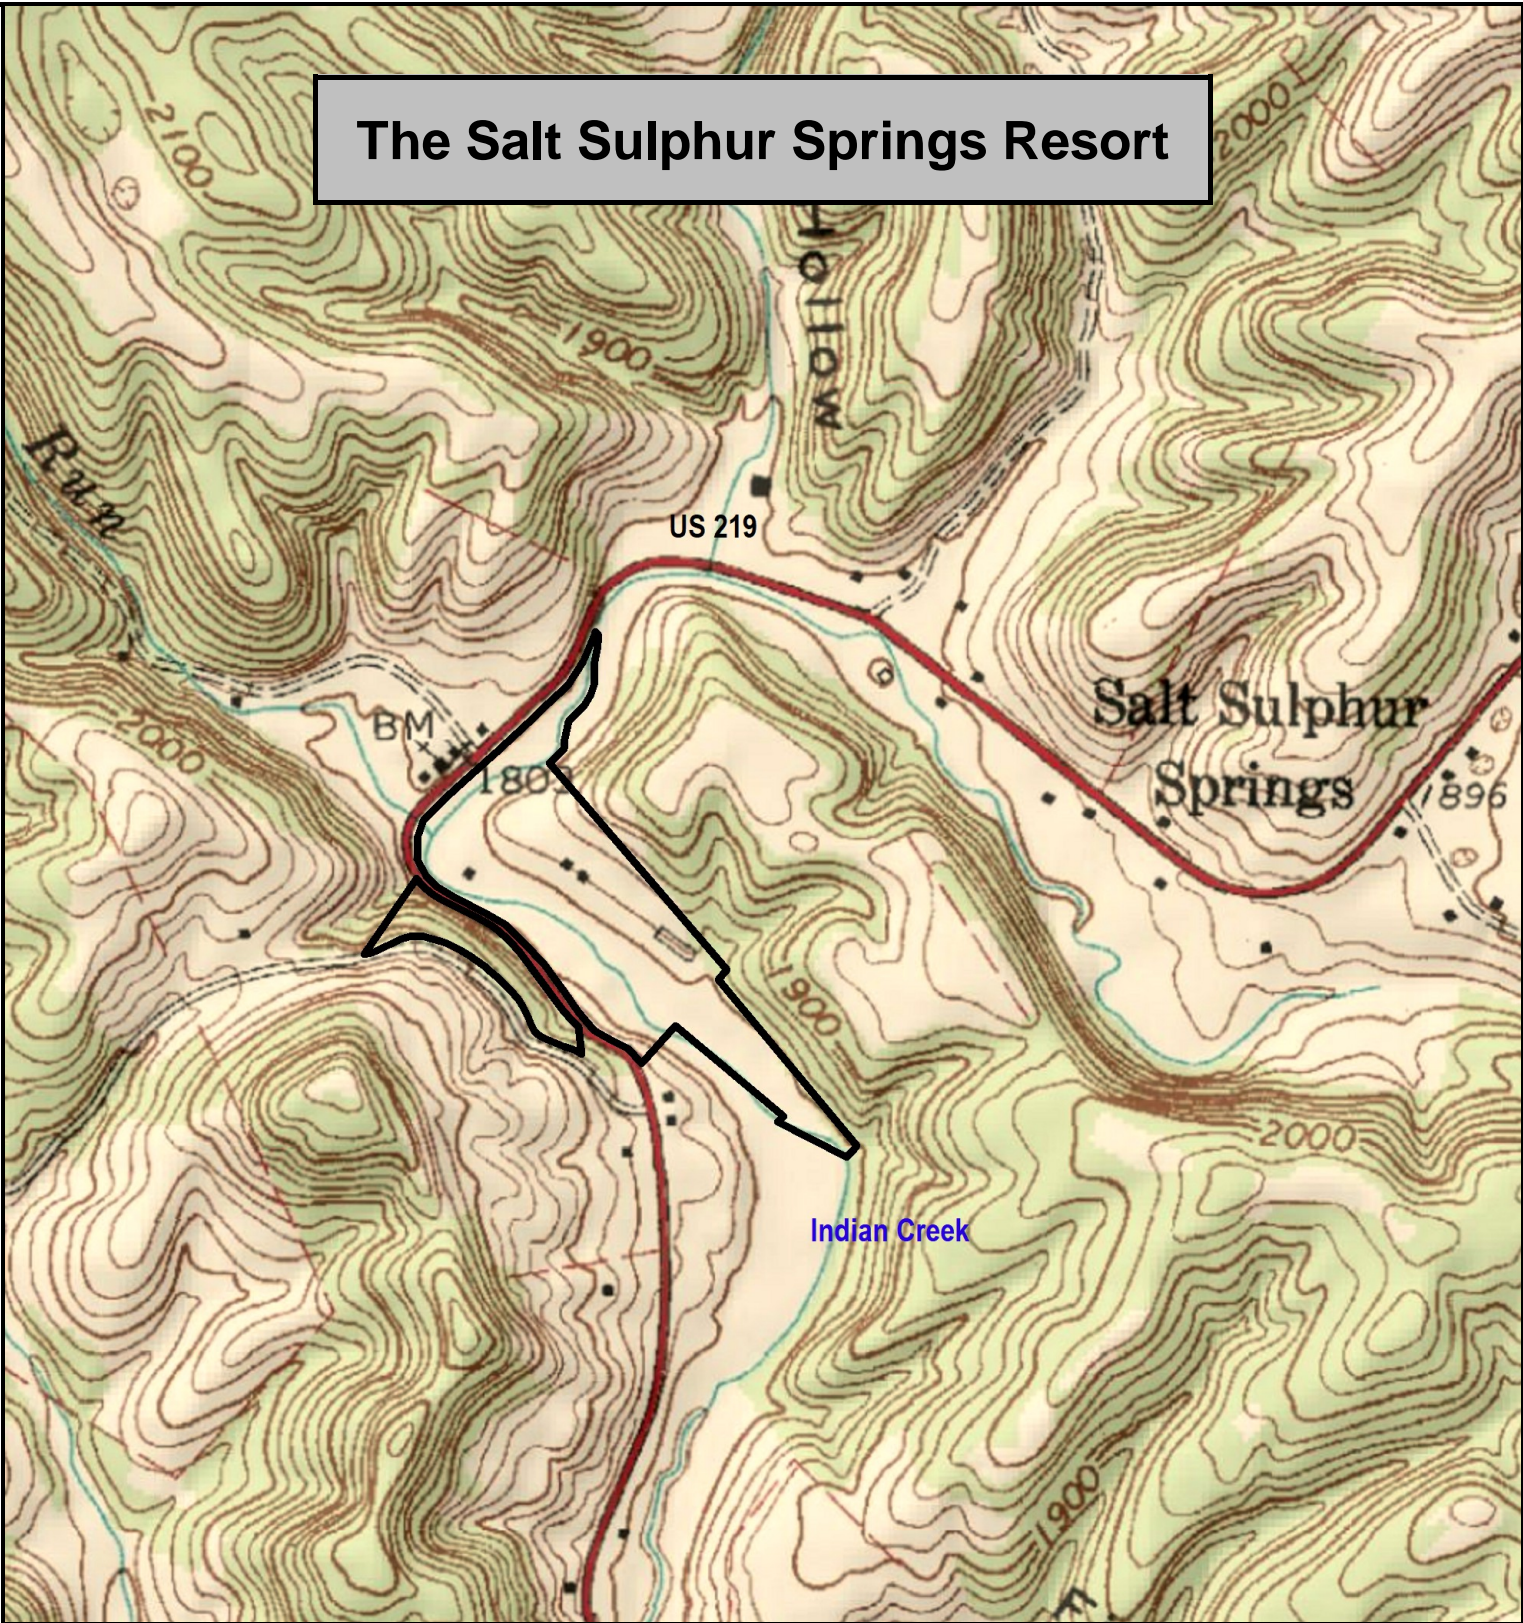

The Salt Sulphur Springs Resort

The Salt Sulphur Springs Resort, Monroe County, WV
TOPOGRAPHIC MAP
Elevation Range: 1801' - 1948' +/-
Google Coordinates: LAT 37.570919 (N), LON -80.571051 (W)
This map is for general location purposes only. Consult a licensed land surveyor for actual boundary location and acreage.