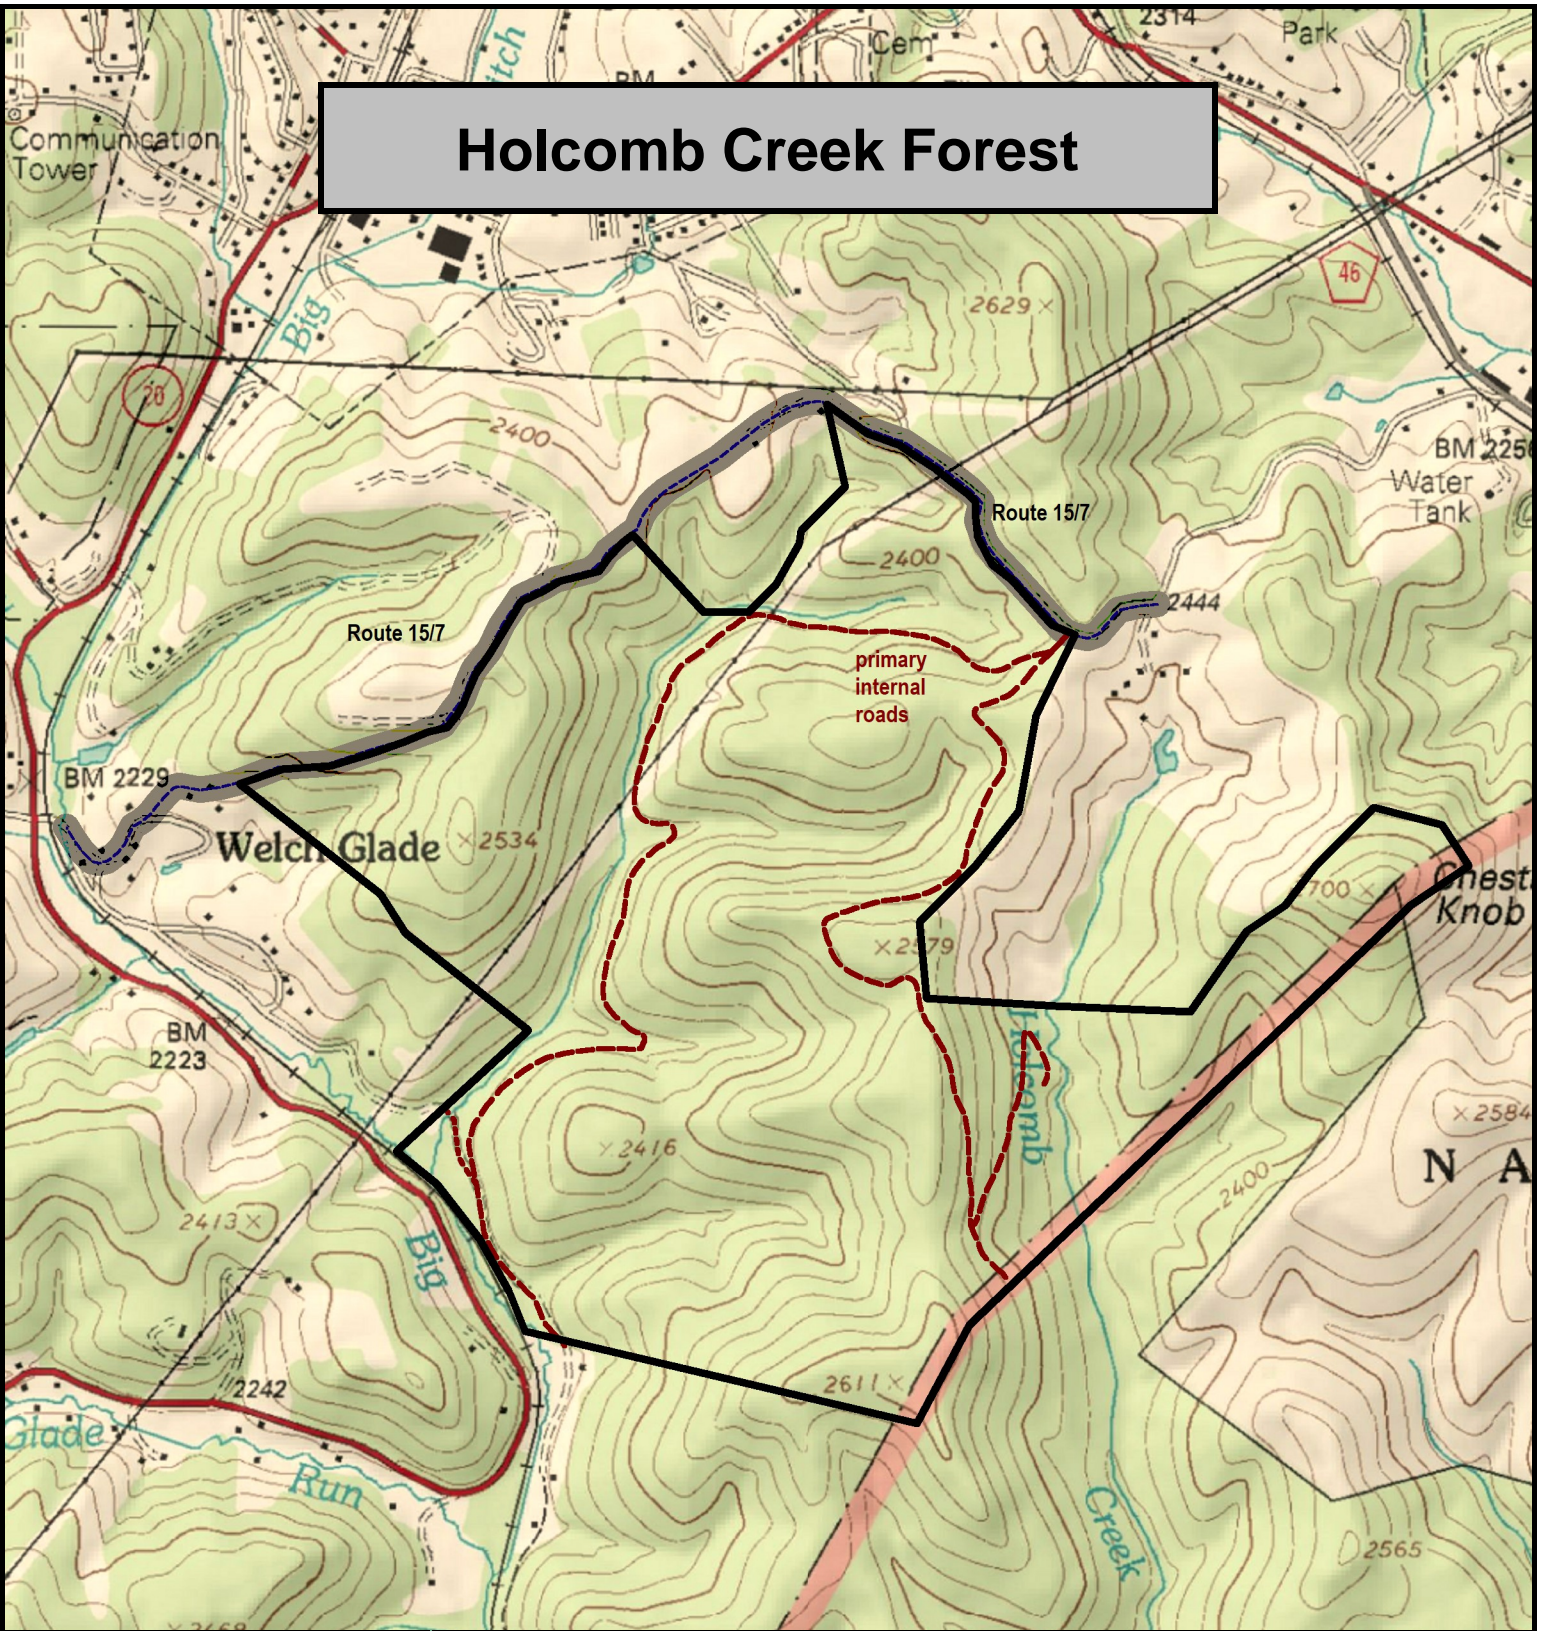

Holcomb Creek Forest

Holcomb Creek Forest, Webster County, WV
TOPOGRAPHIC MAP
Elevation Range: 2230' - 2700' +/-
Google Coordinates: LAT 38.400816 (N), LON -80.541261 (W)
This map is for general location purposes only. Consult a licensed land surveyor for actual boundary location and acreage.