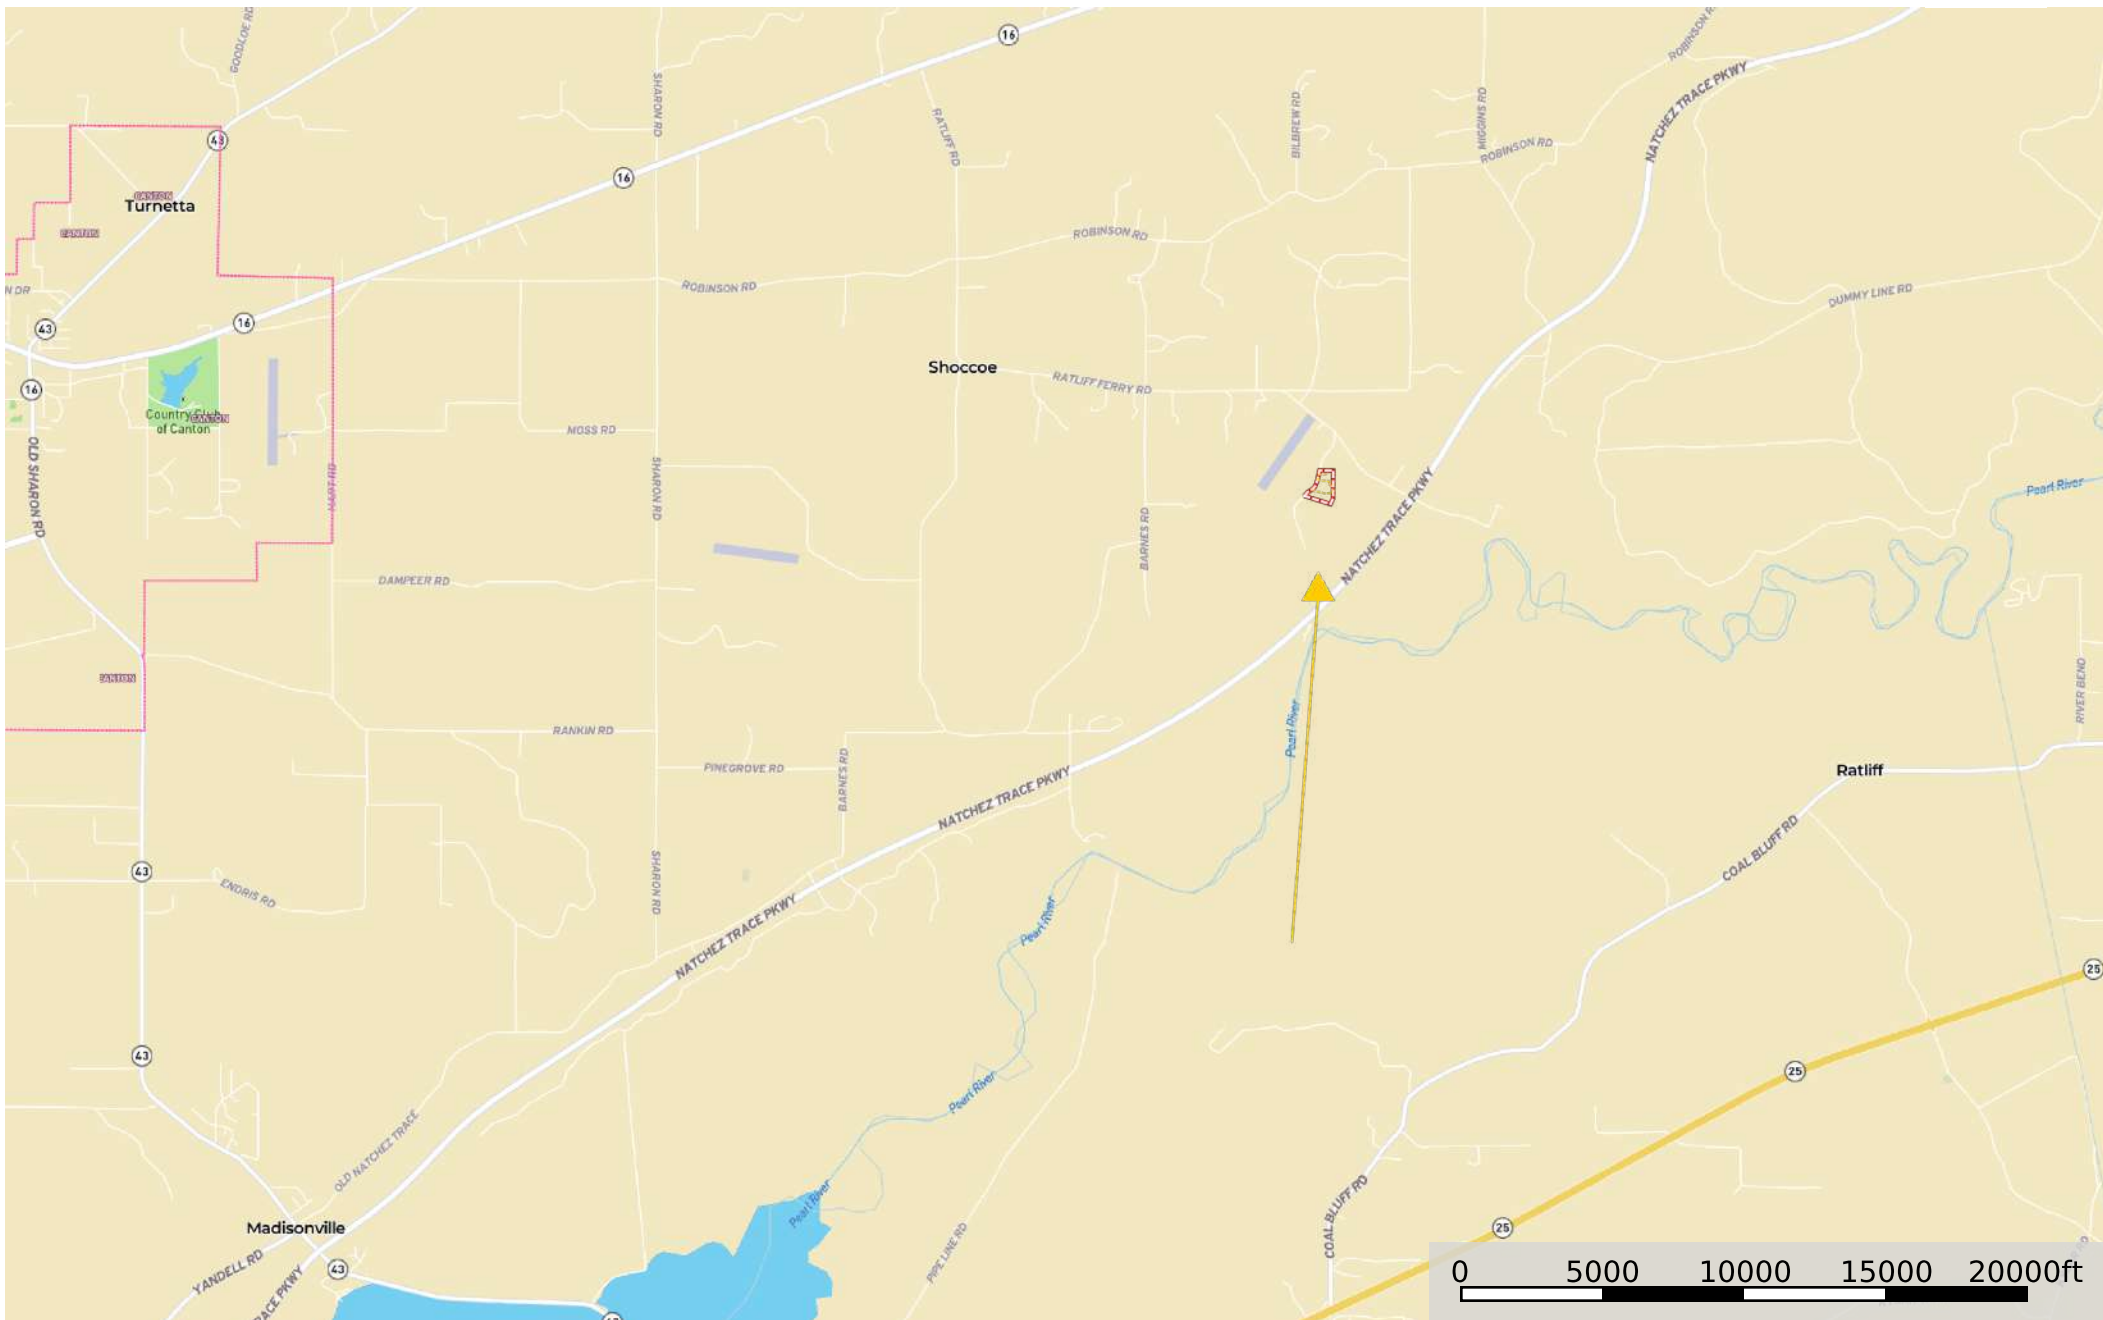

Madison 17.8 Boyd Rd 1

Madison County, Mississippi, 17.83 AC +/-

--- Road / Trail □ Boundary

Madison 17.8 Boyd Rd 1
Madison County, Mississippi, 17.83 AC +/-

--- Road / Trail □ Boundary

Madison 17.8 Boyd Rd 1

Madison County, Mississippi, 17.83 AC +/-

→ Direction - - - Road / Trail □ Boundary

Madison 17.8 Boyd Rd 1

Madison County, Mississippi, 17.83 AC +/-

▲ Triangle 1 → Direction - - - Road / Trail □ Boundary