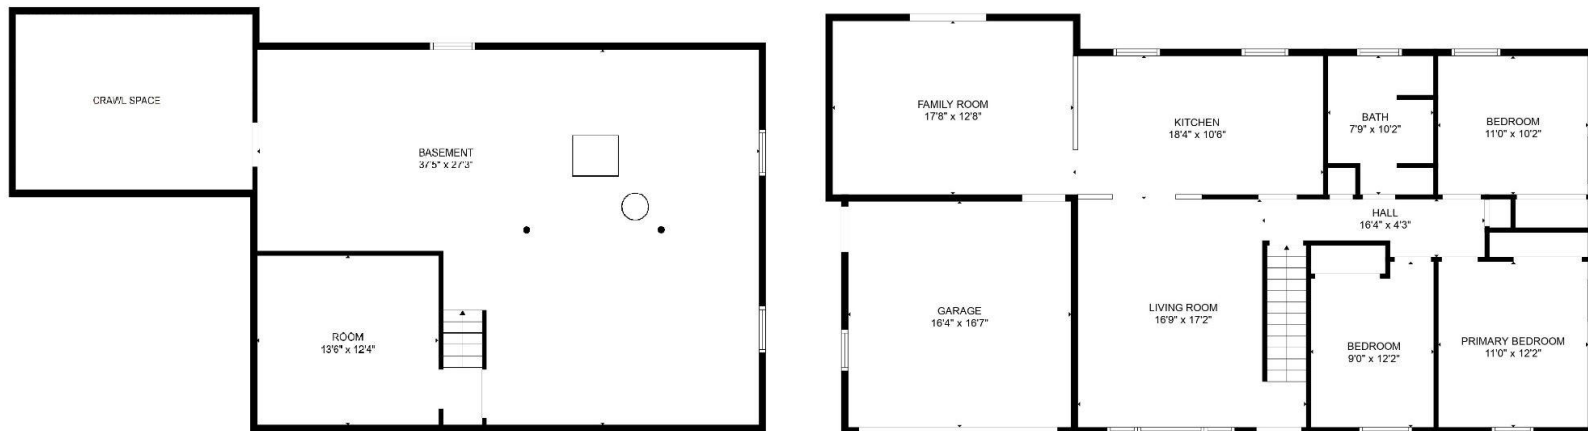

BeloitAuction.com
David Allen - (608) 333-4586

3228 W Creedy Road
Beloit, WI 53511

GROSS INTERNAL AREA
MAIN LEVEL: 1250 sq ft, LOWER LEVEL: 1023 sq ft
TOTAL: 2273 sq ft
SIZES AND DIMENSIONS ARE APPROXIMATE, ACTUAL MAY VARY.

BeloitAuction.com
David Allen - (608) 333-4586

3228 W Creedy Road
Beloit, WI 53511

GROSS INTERNAL AREA
MAIN LEVEL: 1250 sq ft, **LOWER LEVEL:** 1023 sq ft
TOTAL: 2273 sq ft
SIZES AND DIMENSIONS ARE APPROXIMATE, ACTUAL MAY VARY.