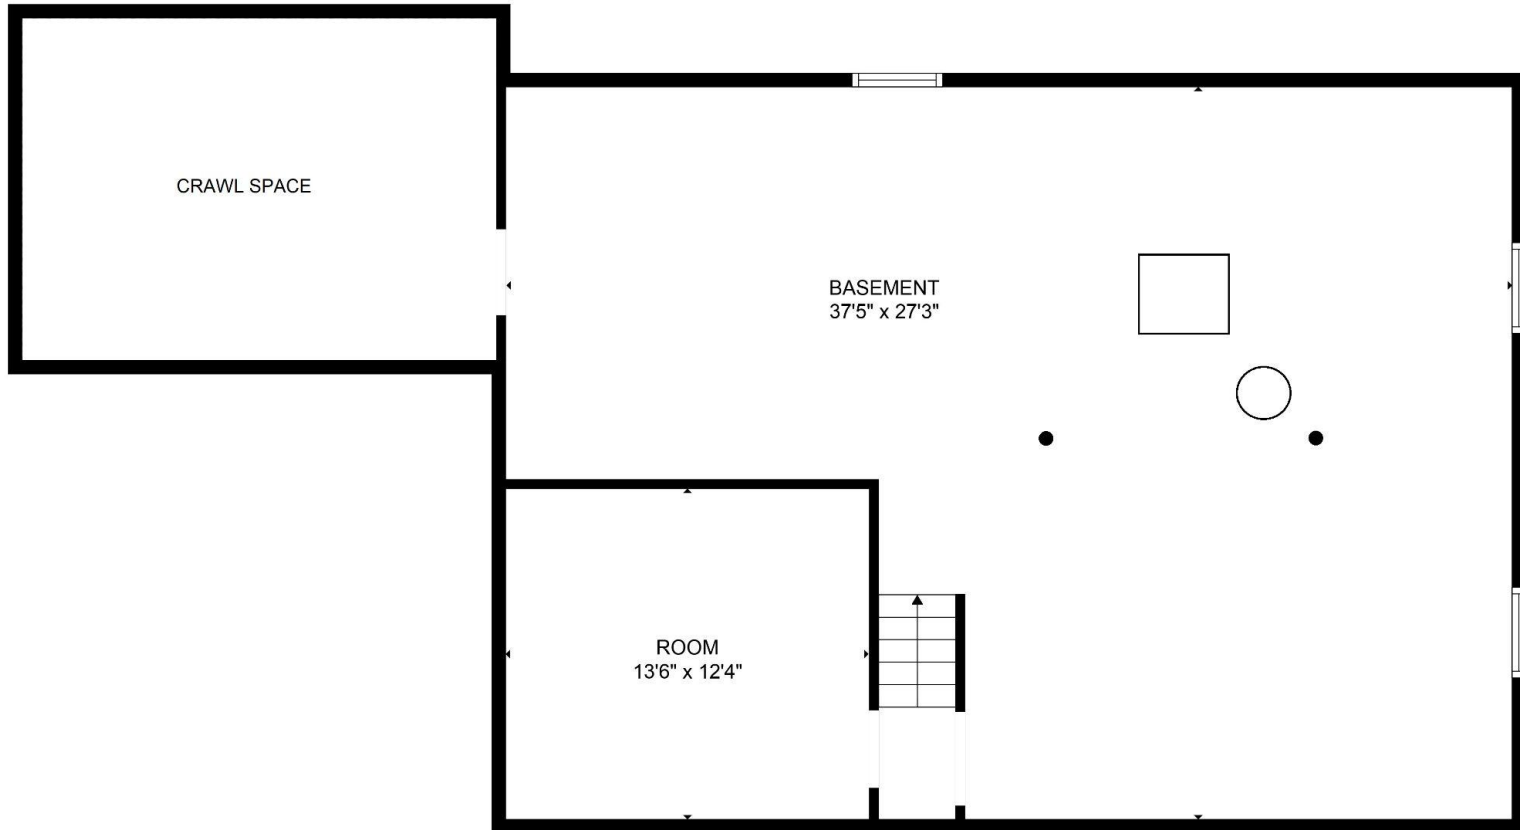

BeloitAuction.com
David Allen - (608) 333-4586

3228 W Creedy Road
Beloit, WI 53511

GROSS INTERNAL AREA
MAIN LEVEL: 1250 sq ft, LOWER LEVEL: 1023 sq ft
TOTAL: 2273 sq ft
SIZES AND DIMENSIONS ARE APPROXIMATE, ACTUAL MAY VARY.

BeloitAuction.com
David Allen - (608) 333-4586

3228 W Creedy Road
Beloit, WI 53511

GROSS INTERNAL AREA
MAIN LEVEL: 1250 sq ft, **LOWER LEVEL:** 1023 sq ft
TOTAL: 2273 sq ft
SIZES AND DIMENSIONS ARE APPROXIMATE, ACTUAL MAY VARY.