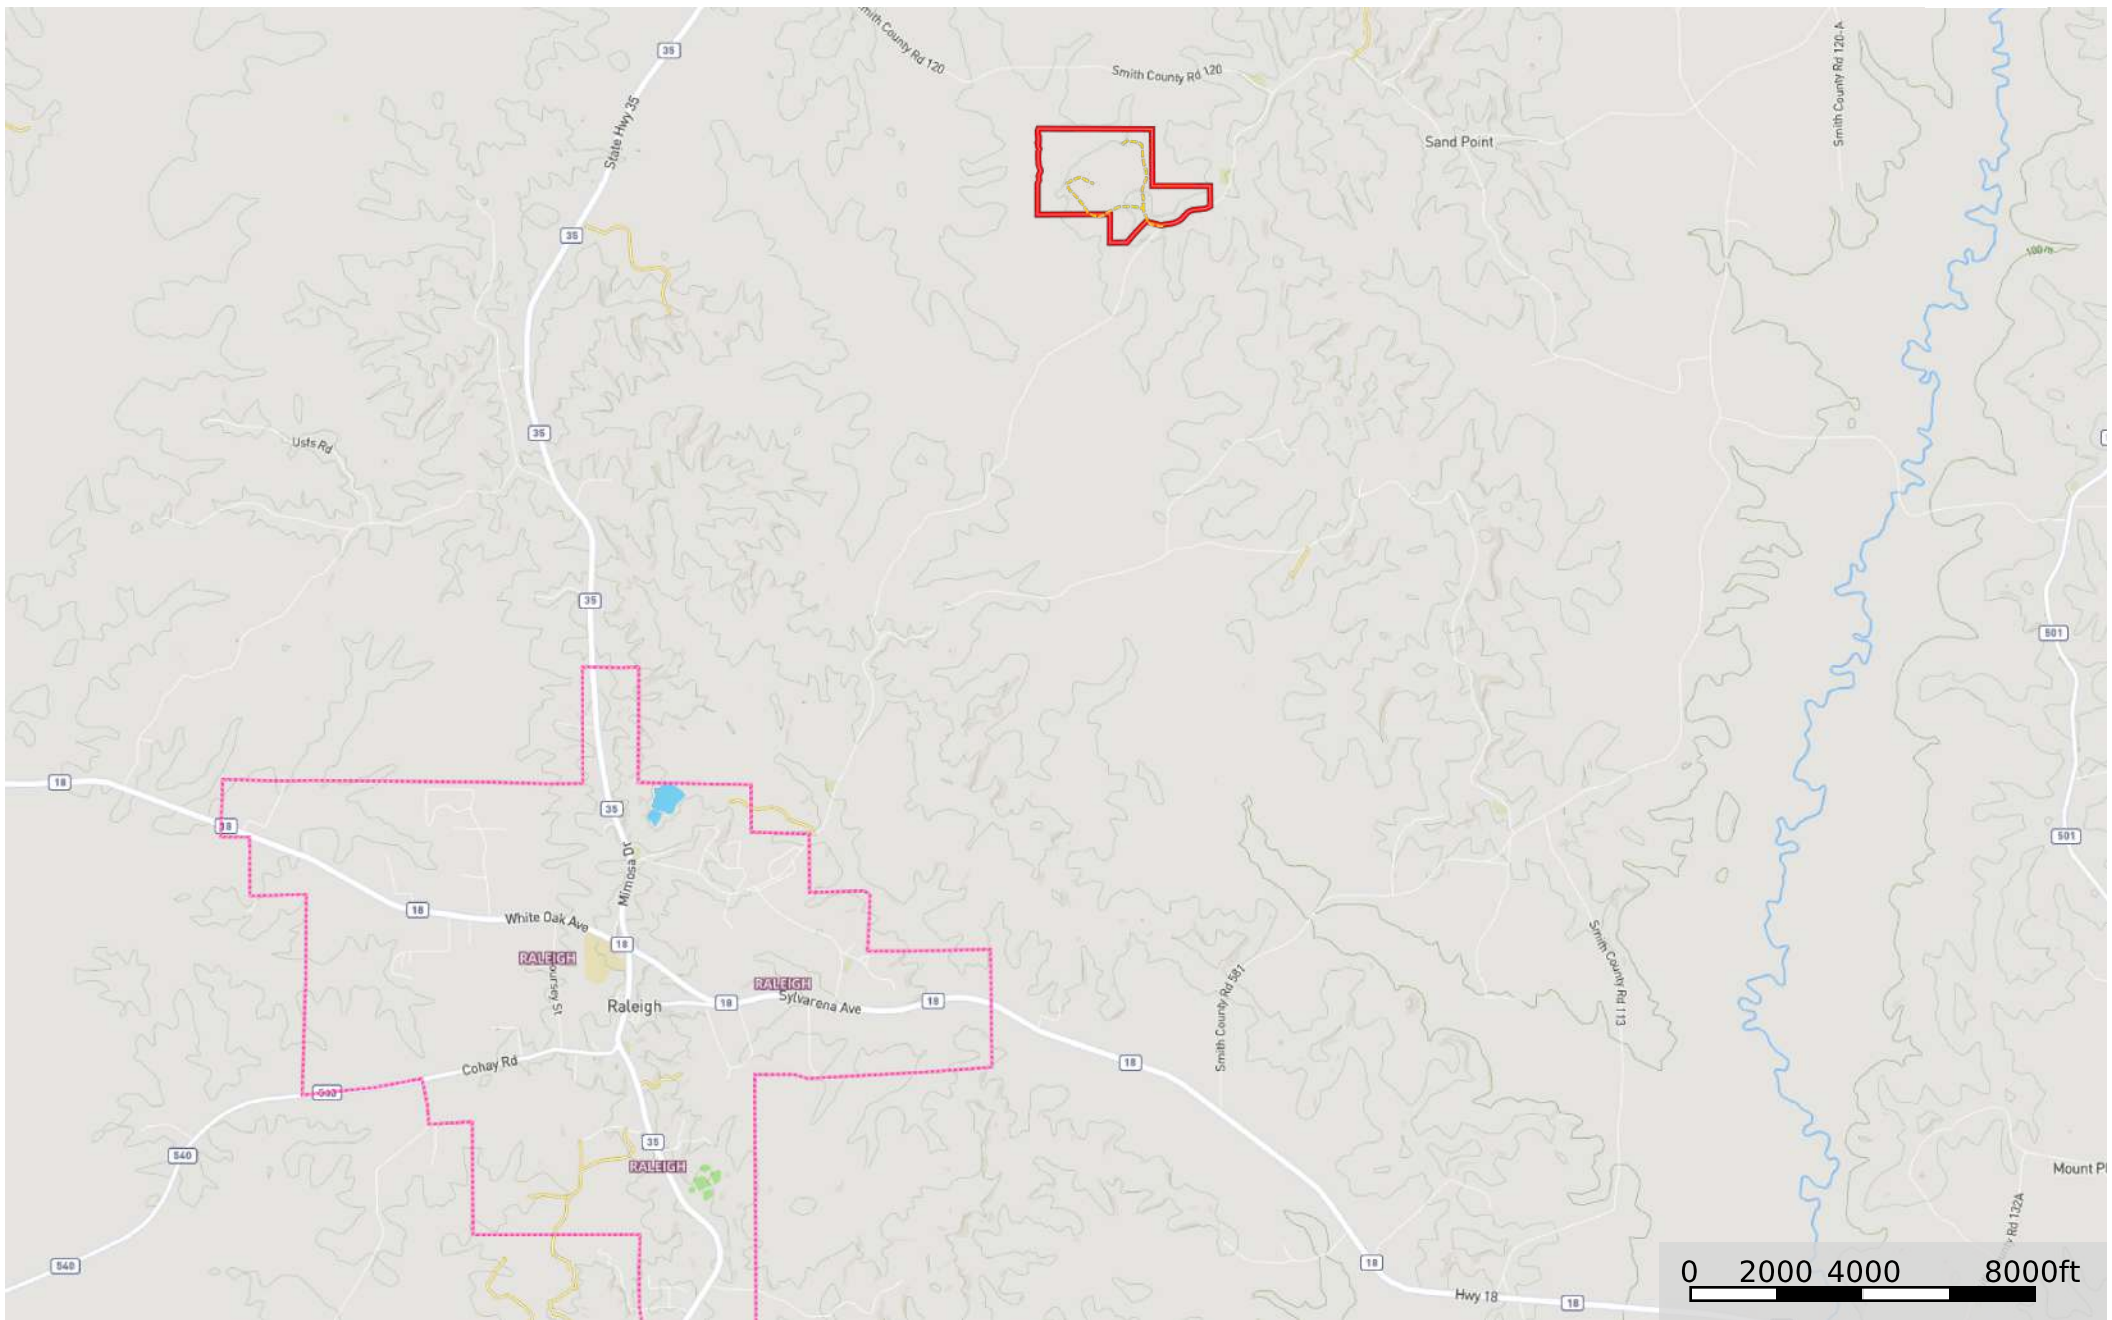

**Smith 151 SCR 119**  
Smith County, Mississippi, 151 AC +/-

--- Road / Trail    □ Boundary

**Smith 151 SCR 119**  
Smith County, Mississippi, 151 AC +/-

- Road / Trail
- Boundary
- 100 Year Floodplain
- 500 Year Floodplain
- Floodway
- Special
- Unmapped/ Not Included

**Smith 151 SCR 119**  
Smith County, Mississippi, 151 AC +/-

--- Road / Trail    □ Boundary

# Smith 151 SCR 119

Smith County, Mississippi, 151 AC +/-

--- Road / Trail    □ Boundary