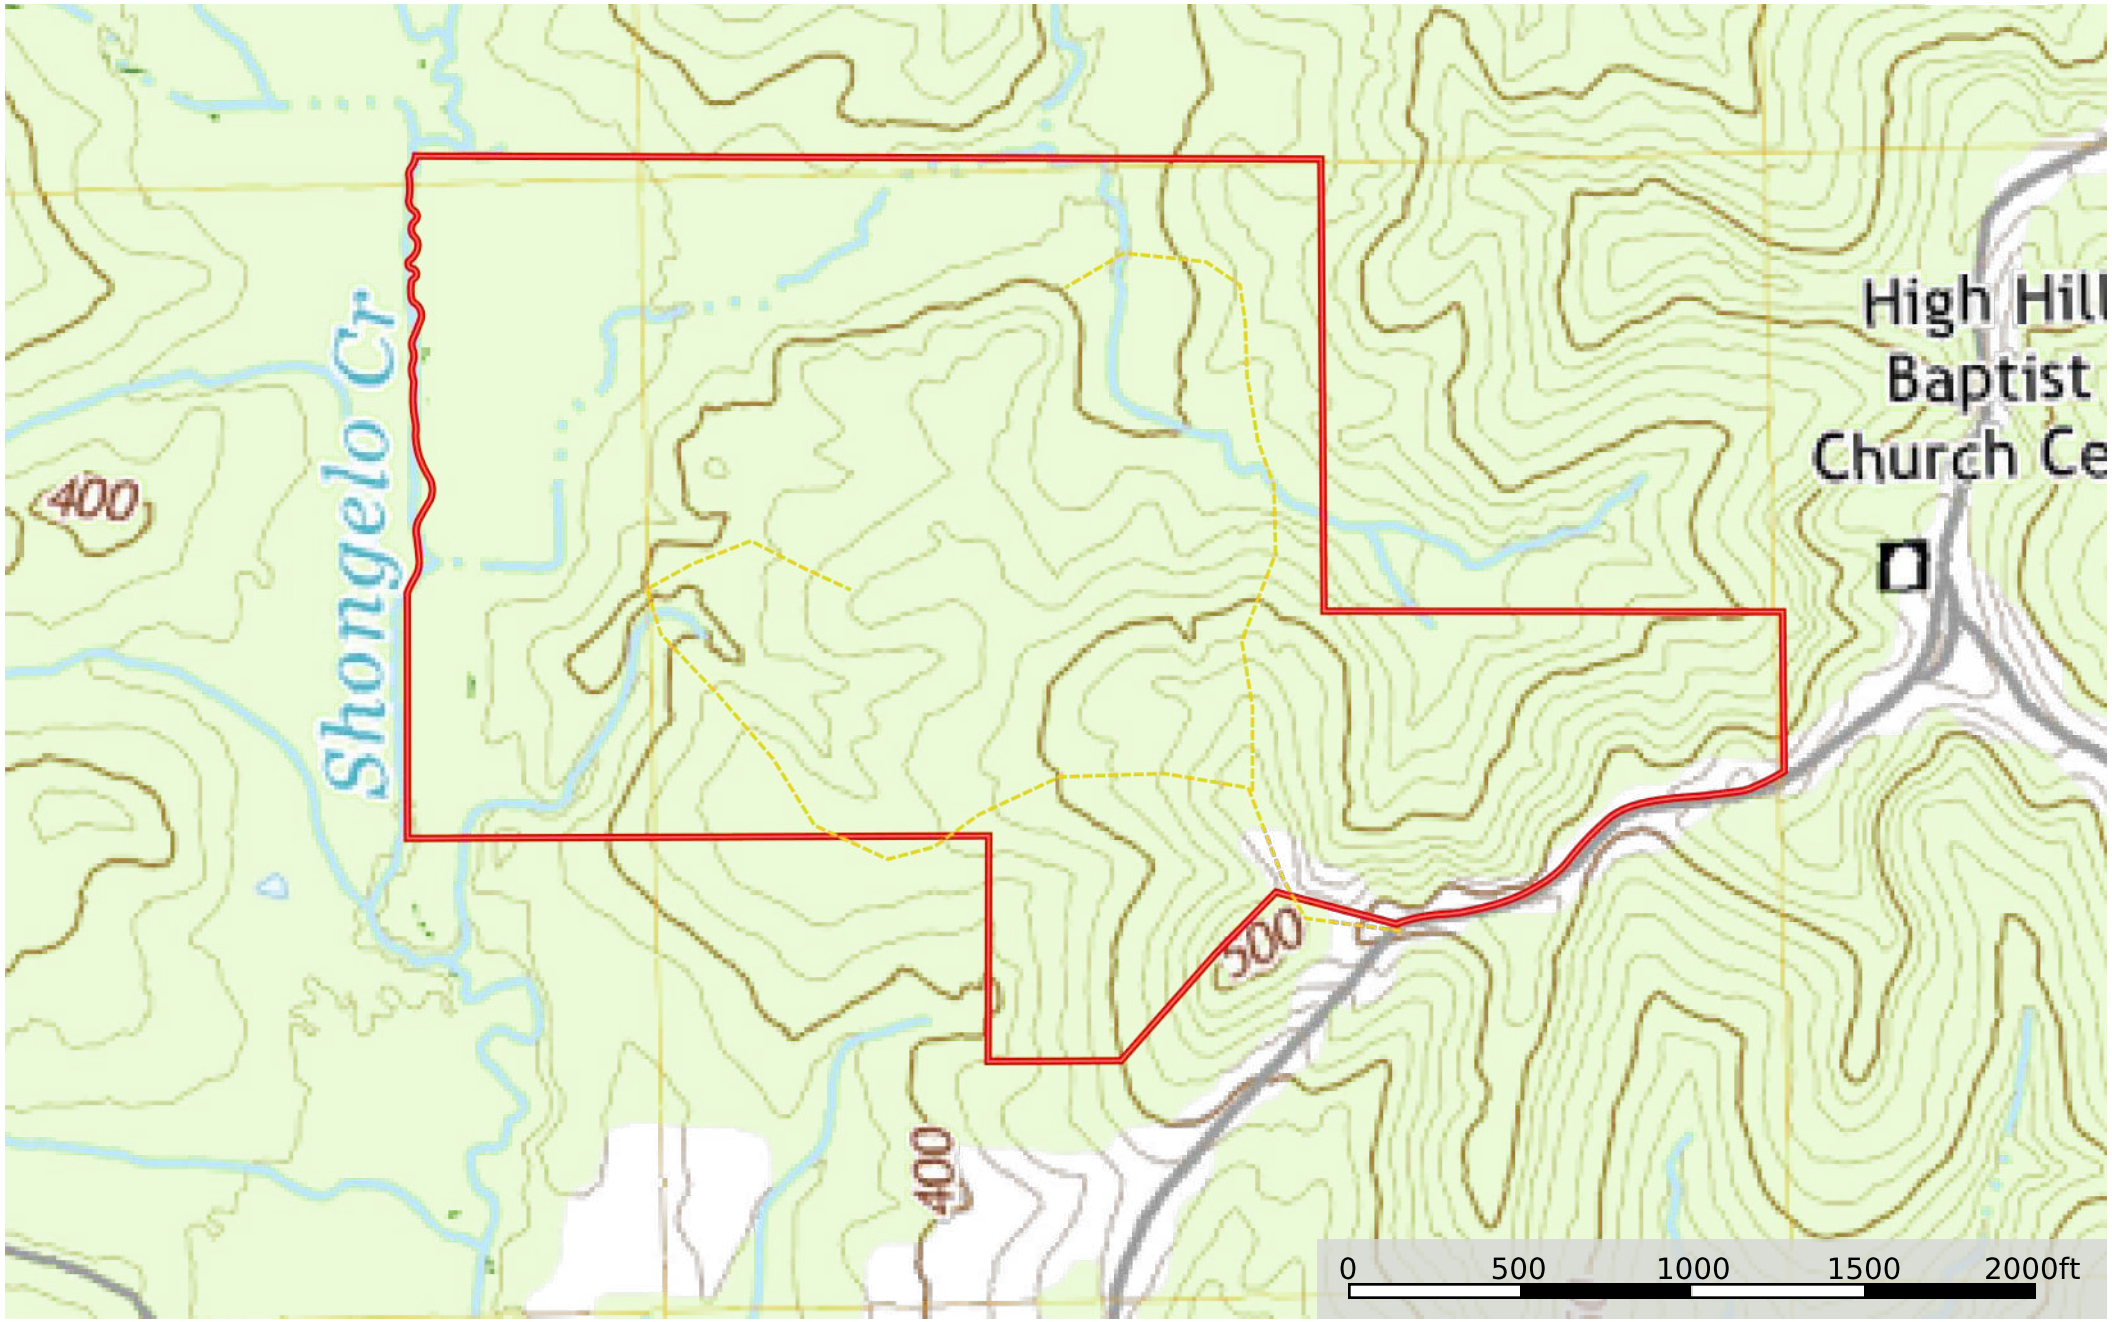

**Smith 151 SCR 119**  
Smith County, Mississippi, 151 AC +/-

--- Road / Trail    □ Boundary

**Smith 151 SCR 119**  
Smith County, Mississippi, 151 AC +/-

- Road / Trail
- Boundary
- 100 Year Floodplain
- 500 Year Floodplain
- Floodway
- Special
- Unmapped/ Not Included

**Smith 151 SCR 119**  
Smith County, Mississippi, 151 AC +/-

--- Road / Trail    □ Boundary

# Smith 151 SCR 119

Smith County, Mississippi, 151 AC +/-

--- Road / Trail    □ Boundary