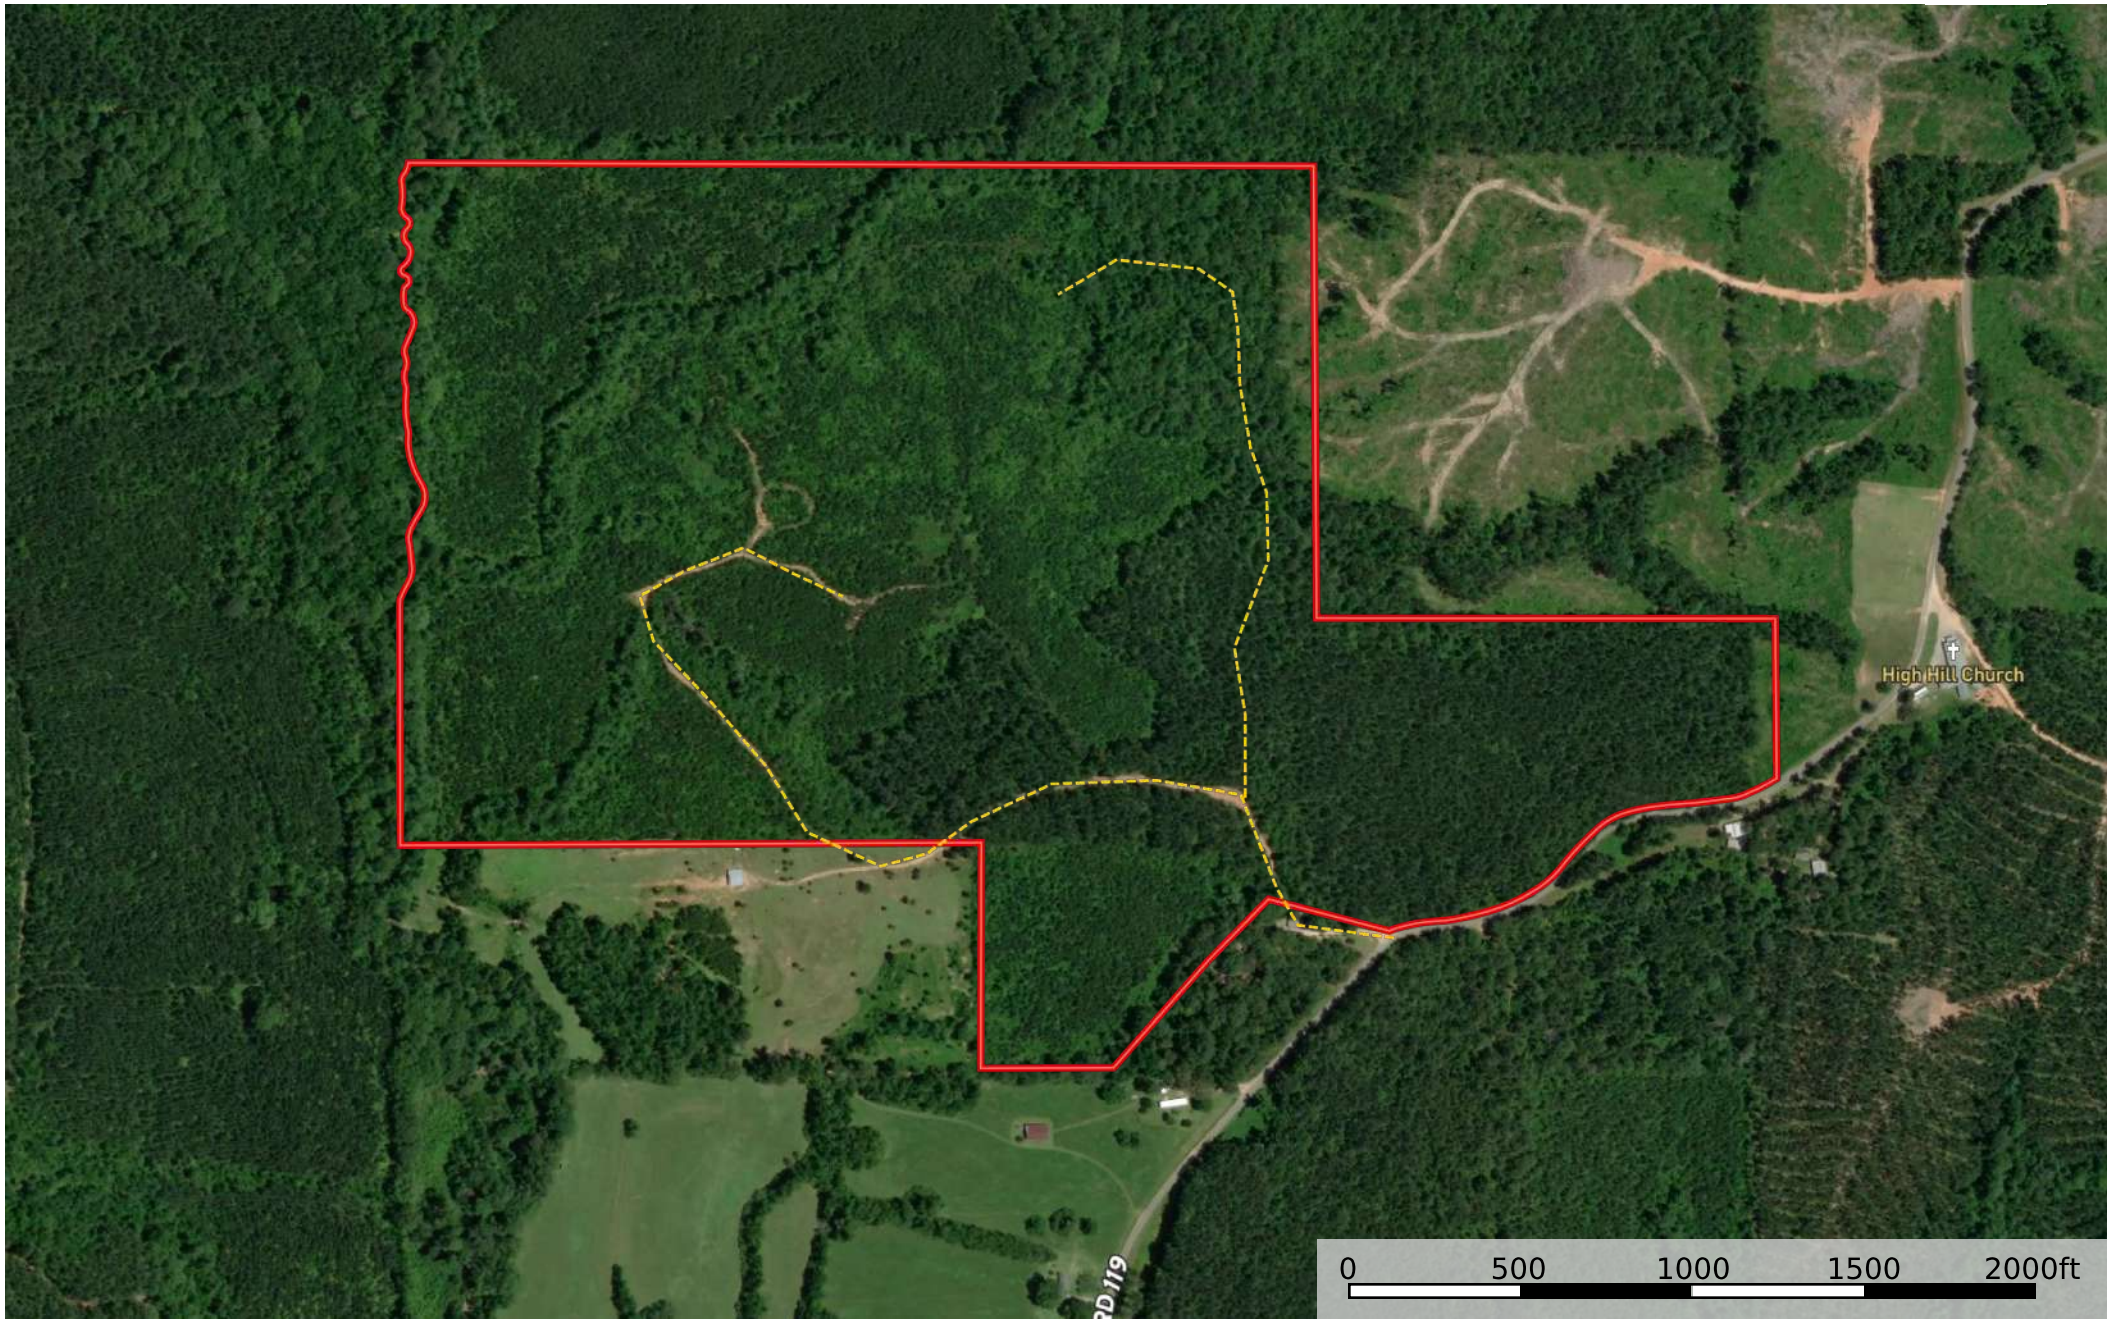

**Smith 151 SCR 119**  
Smith County, Mississippi, 151 AC +/-

--- Road / Trail    □ Boundary

**Smith 151 SCR 119**  
Smith County, Mississippi, 151 AC +/-

- Road / Trail
- Boundary
- 100 Year Floodplain
- 500 Year Floodplain
- Floodway
- Special
- Unmapped/ Not Included

**Smith 151 SCR 119**  
Smith County, Mississippi, 151 AC +/-

--- Road / Trail    □ Boundary

# Smith 151 SCR 119

Smith County, Mississippi, 151 AC +/-

--- Road / Trail    □ Boundary