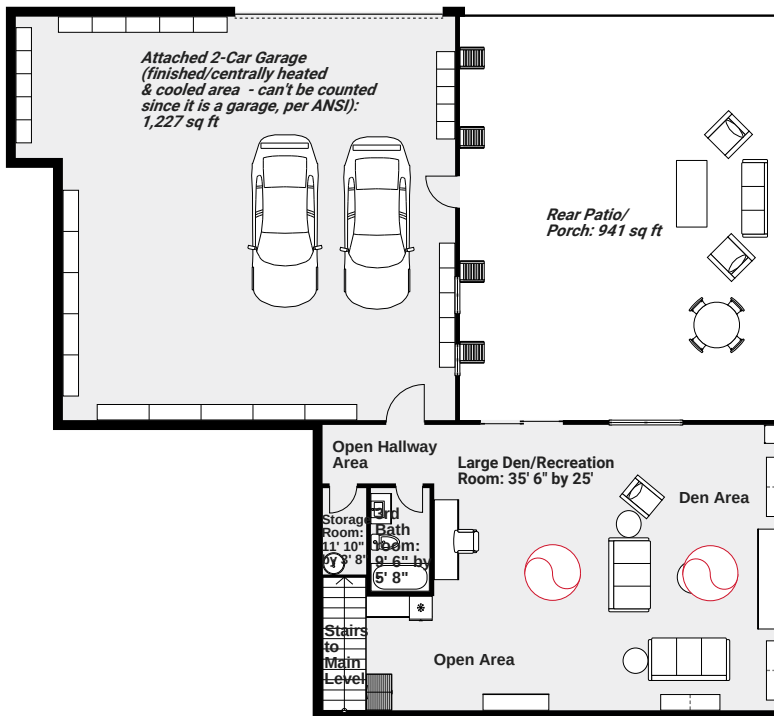

TOTAL AREA: 3,219 sq ft •

LEVELS: 2 • ROOMS: 12

▼ MAIN LEVEL

TOTAL AREA: 2,223 sq ft •

ROOMS: 9

▼ LOWER LEVEL

TOTAL AREA: 996 sq ft •

ROOMS: 3