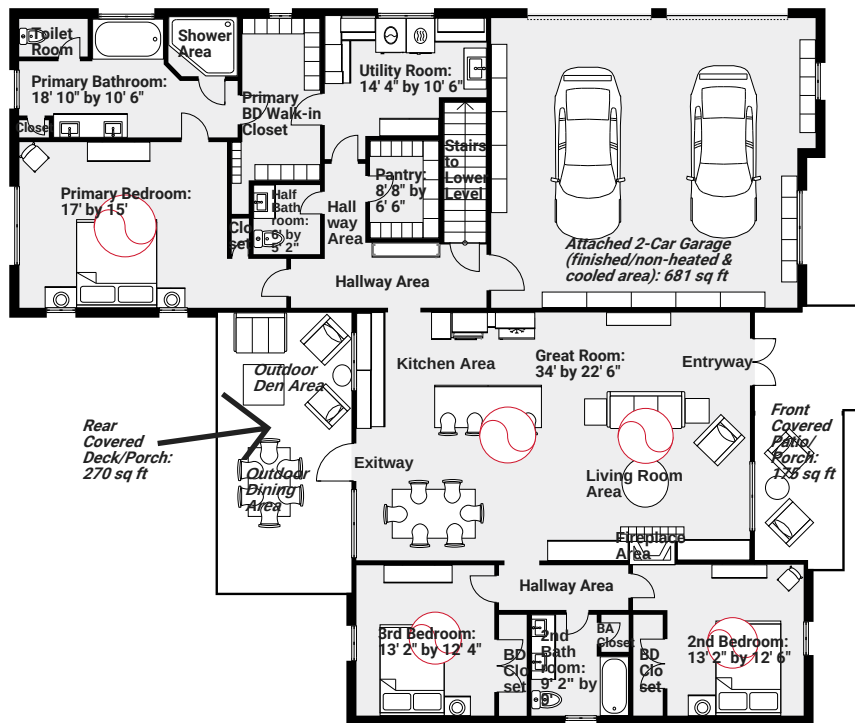

TOTAL AREA: 3,219 sq ft •

LEVELS: 2 • ROOMS: 12

▼ MAIN LEVEL

TOTAL AREA: 2,223 sq ft •

ROOMS: 9

▼ LOWER LEVEL

TOTAL AREA: 996 sq ft •

ROOMS: 3

All measurements are conducted by Measurehouse, Inc., per the ANSI standards of measurement, as verified on-site. Square footage is deemed to be reliable, but should always be independently verified by the buyer prior to purchase.