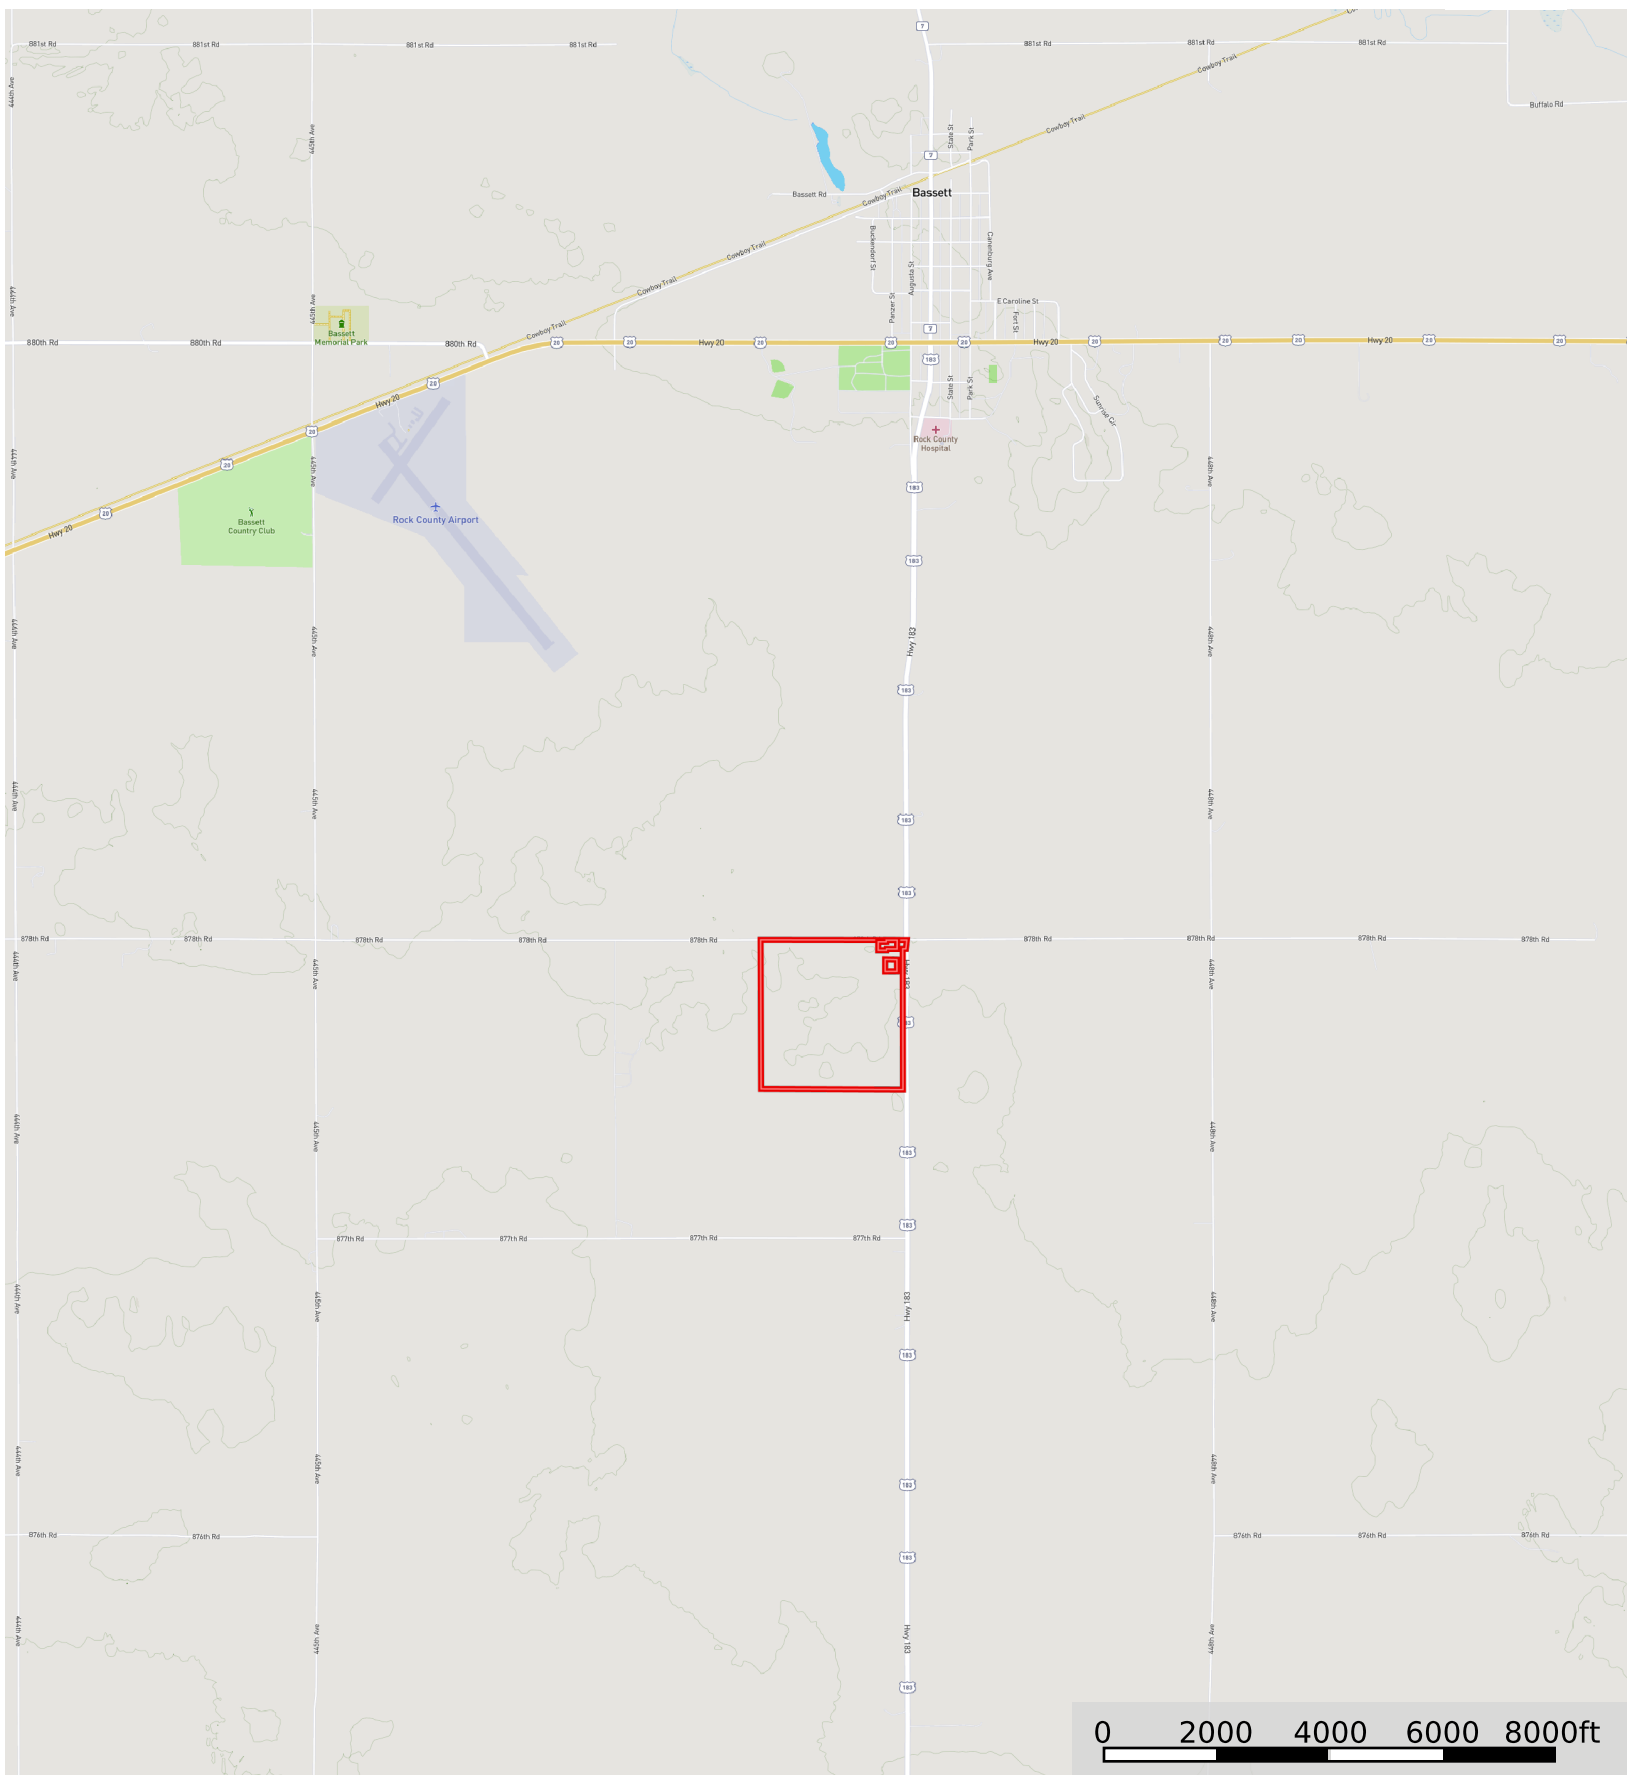

153 +/- Acres, Rock County, NE Nebraska, AC +/-

 Boundary