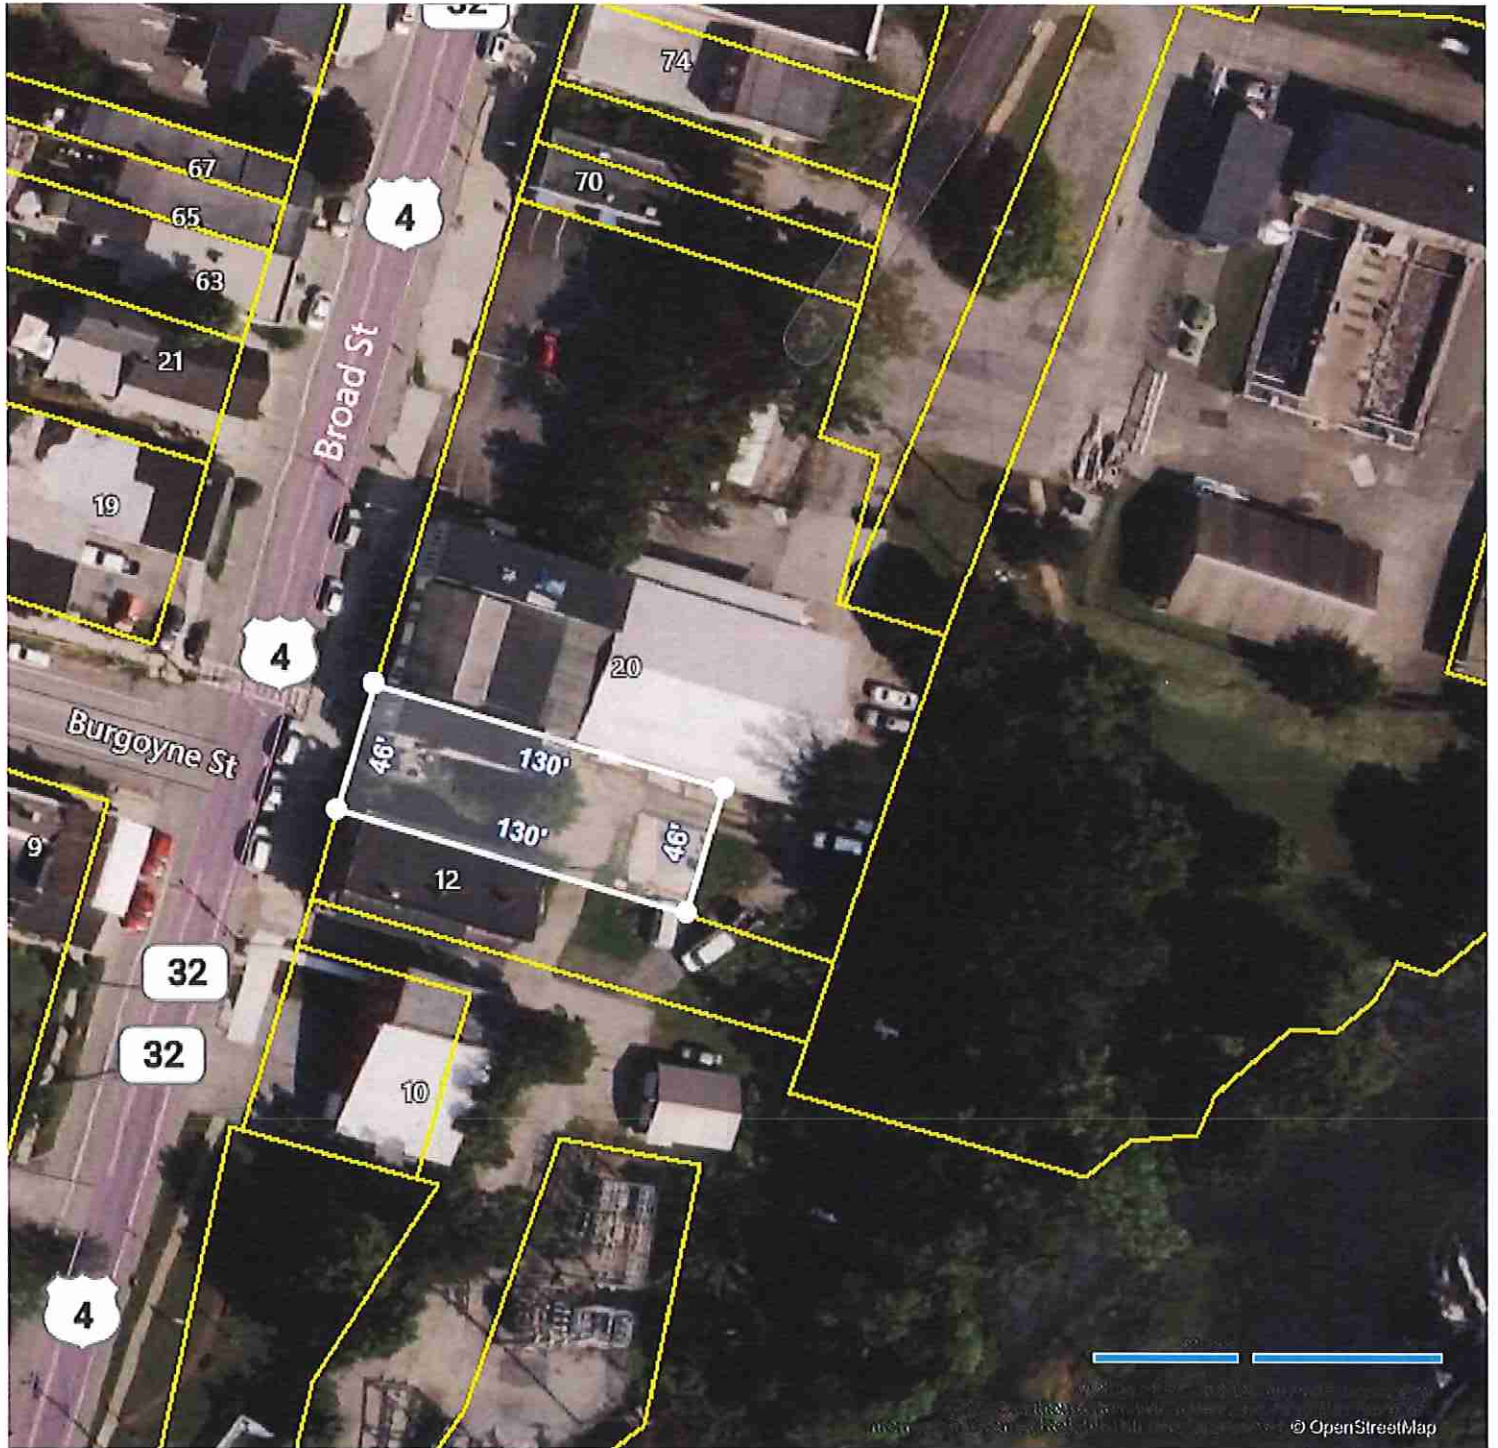

Map for Parcel Address: 20 Broad St Schuylerville, NY 12871-1301 Parcel ID: 415001 157.72-1-32

© 2024 Courthouse Retrieval System, Inc. All Rights Reserved.
Information Deemed Reliable But Not Guaranteed.

Map for Parcel Address: 16 Broad St Schuylerville, NY 12871-1301 Parcel ID: 415001 157.72-1-12

© 2024 Courthouse Retrieval System, Inc. All Rights Reserved.
Information Deemed Reliable But Not Guaranteed.