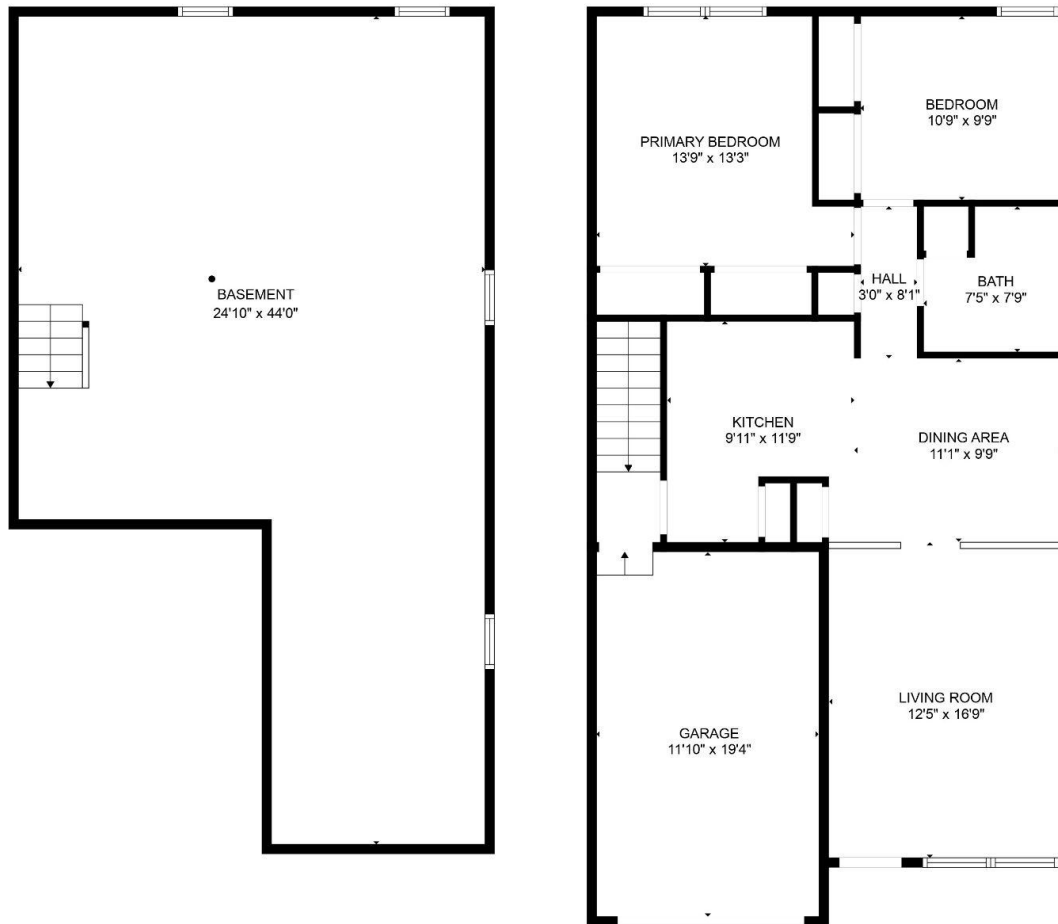

BeloitAuction.com
David Allen - (608) 333-4586

2706 N Robinson Drive
Beloit, WI 53511

GROSS INTERNAL AREA
MAIN LEVEL: 903 sq ft LOWER LEVEL: 859 sq ft
TOTAL: 1762 sq ft
SIZES AND DIMENSIONS ARE APPROXIMATE, ACTUAL MAY VARY.