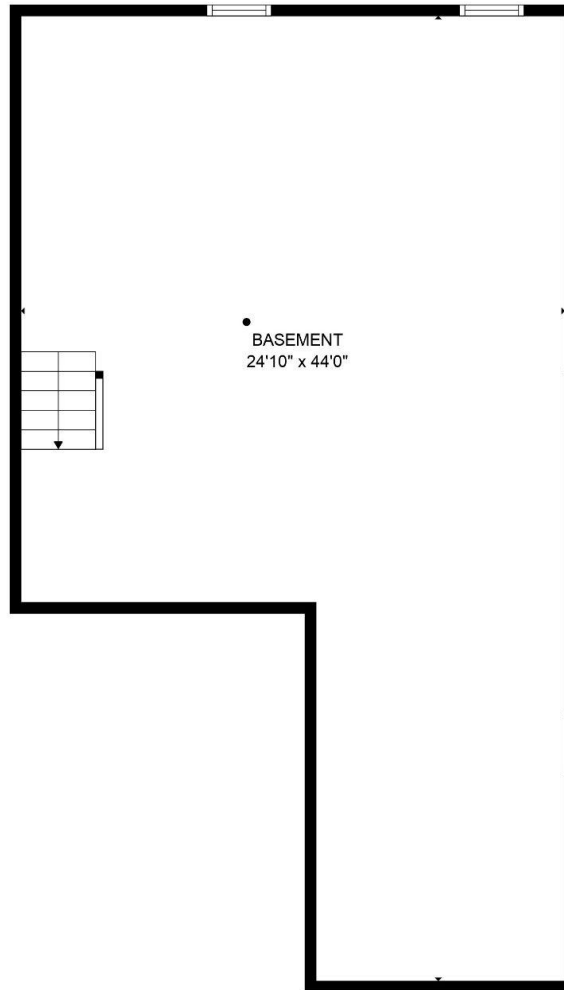

BeloitAuction.com
David Allen - (608) 333-4586

2706 N Robinson Drive
Beloit, WI 53511

GROSS INTERNAL AREA
MAIN LEVEL: 903 sq ft LOWER LEVEL: 859 sq ft
TOTAL: 1762 sq ft
SIZES AND DIMENSIONS ARE APPROXIMATE, ACTUAL MAY VARY.