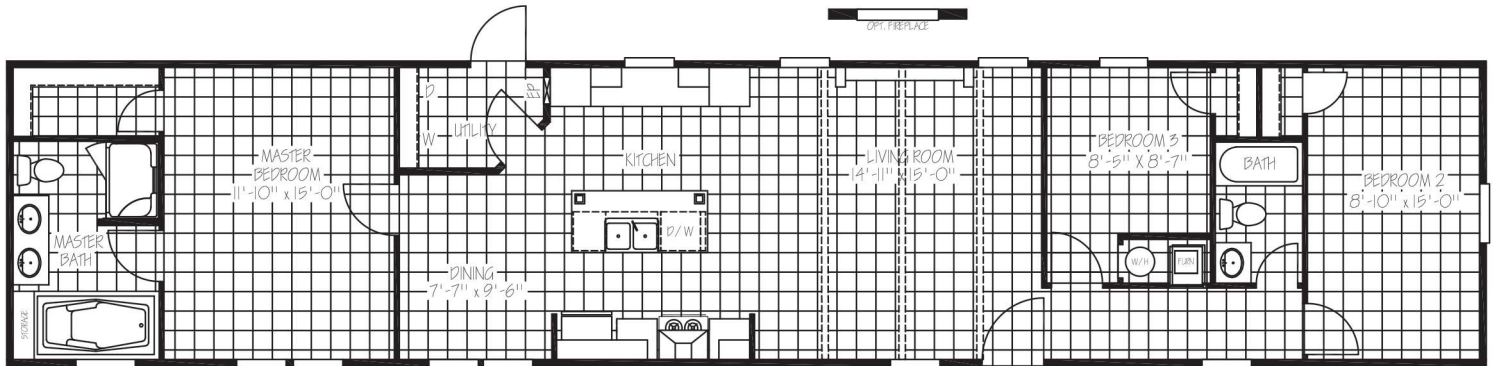

THE JACKSON

★ ★ ★ THE
AMERICAN
SERIES

MODEL: AMS16763B | 16 X 76 | 1,191 SQ. FT. | 3 BED 2 BATH

UTILITY

- Total Electric with 200 Amp Service
- Exterior Outlet Front Door Side
- Water Shut Offs at Toilets Only
- Master Water Shut-Off Valve in Utility
- Utility Door

INSULATION

- R-21 Blown Fiberglass Roof (*Formaldehyde Free*)
- R-11 Fiberglass Insulation in Walls (*Kraft Back*)
- R-11 Fiberglass Insulation in Floors
- Thermal Zone II

EXTERIOR

- Low E Thermal Pane Windows
- Steel Front Door with Full View Storm
- Cottage Rear Door
- Vinyl Siding / Comp Roof
- Whole House Wrap/ Vapor Barrier
- 5" Lineal Trim
- 16" on Center 2x6 Floor Joist

BATHS

- 72" Deck Tub W/Cab Door Access to Plumbing
- 48" Fiberglass Shower with Glass Doors
- Ceramic Lavs in Master/Guest Bath
- LED Flush Mounted Ceiling Lights over Shower, Tub, Lav
- 54" Fiberglass Tub/Shower in Guest Bath
- Brushed Nickel Metal Faucets w/Lever Handles
- Elongated Toilets
- Master Bath Mirror Trim