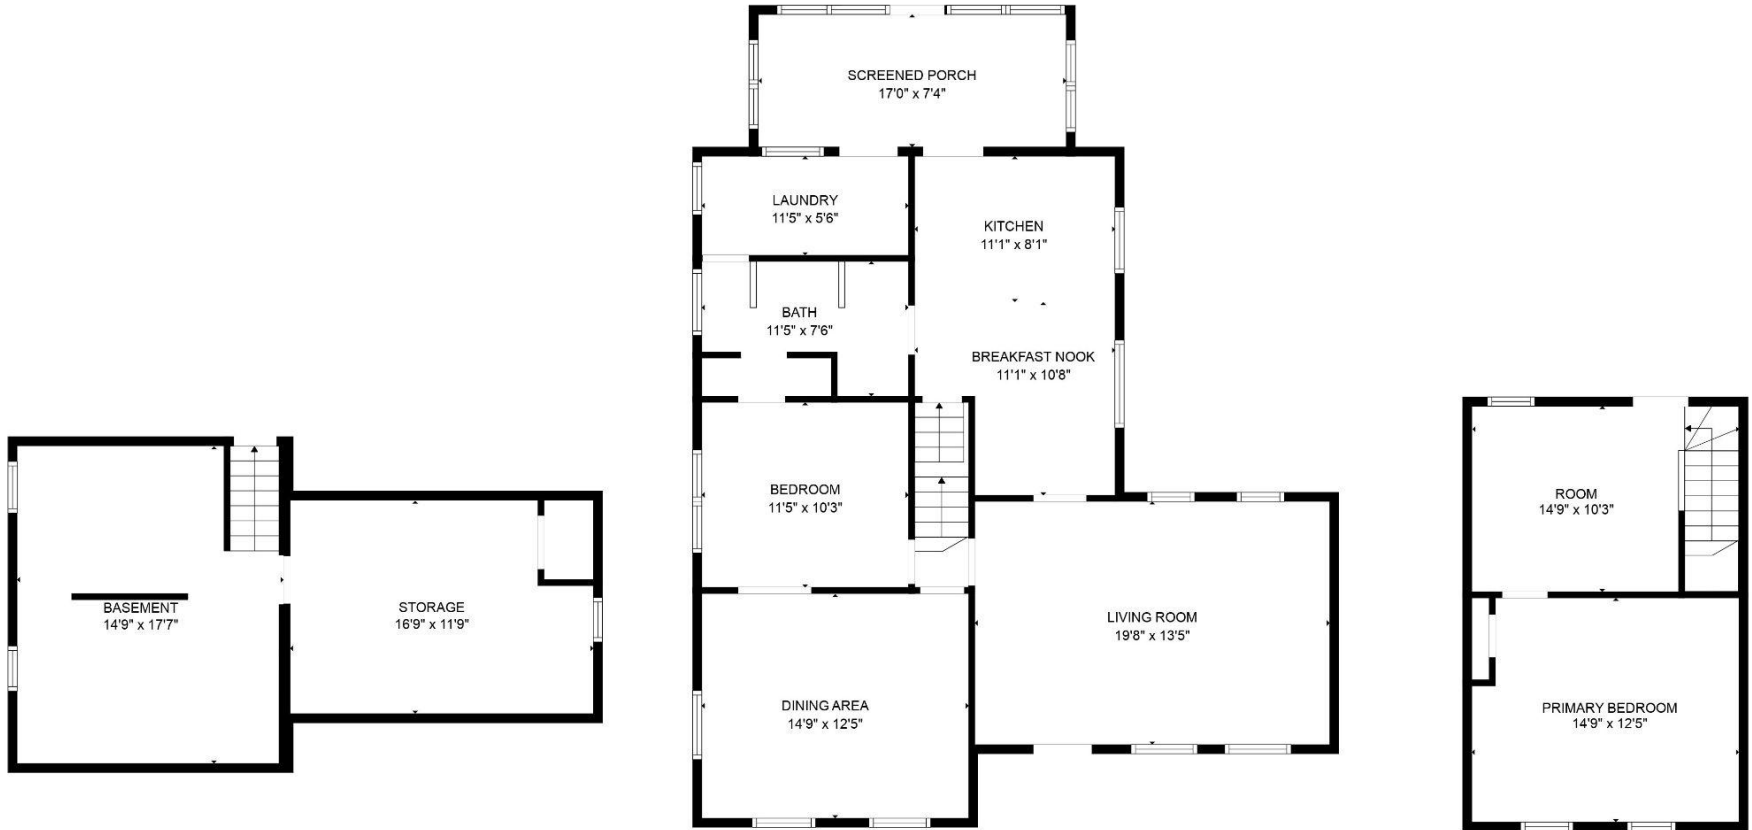

BeloitAuction.com  
David Allen - (608) 333-4586

355 Euclid Avenue  
Beloit, WI 53511

GROSS INTERNAL AREA  
MAIN LEVEL: 965 sq ft UPPER LEVEL: 341 sq ft  
LOWER LEVEL: 279 sq ft  
TOTAL: 1585 sq ft  
SIZES AND DIMENSIONS ARE APPROXIMATE, ACTUAL MAY VARY.