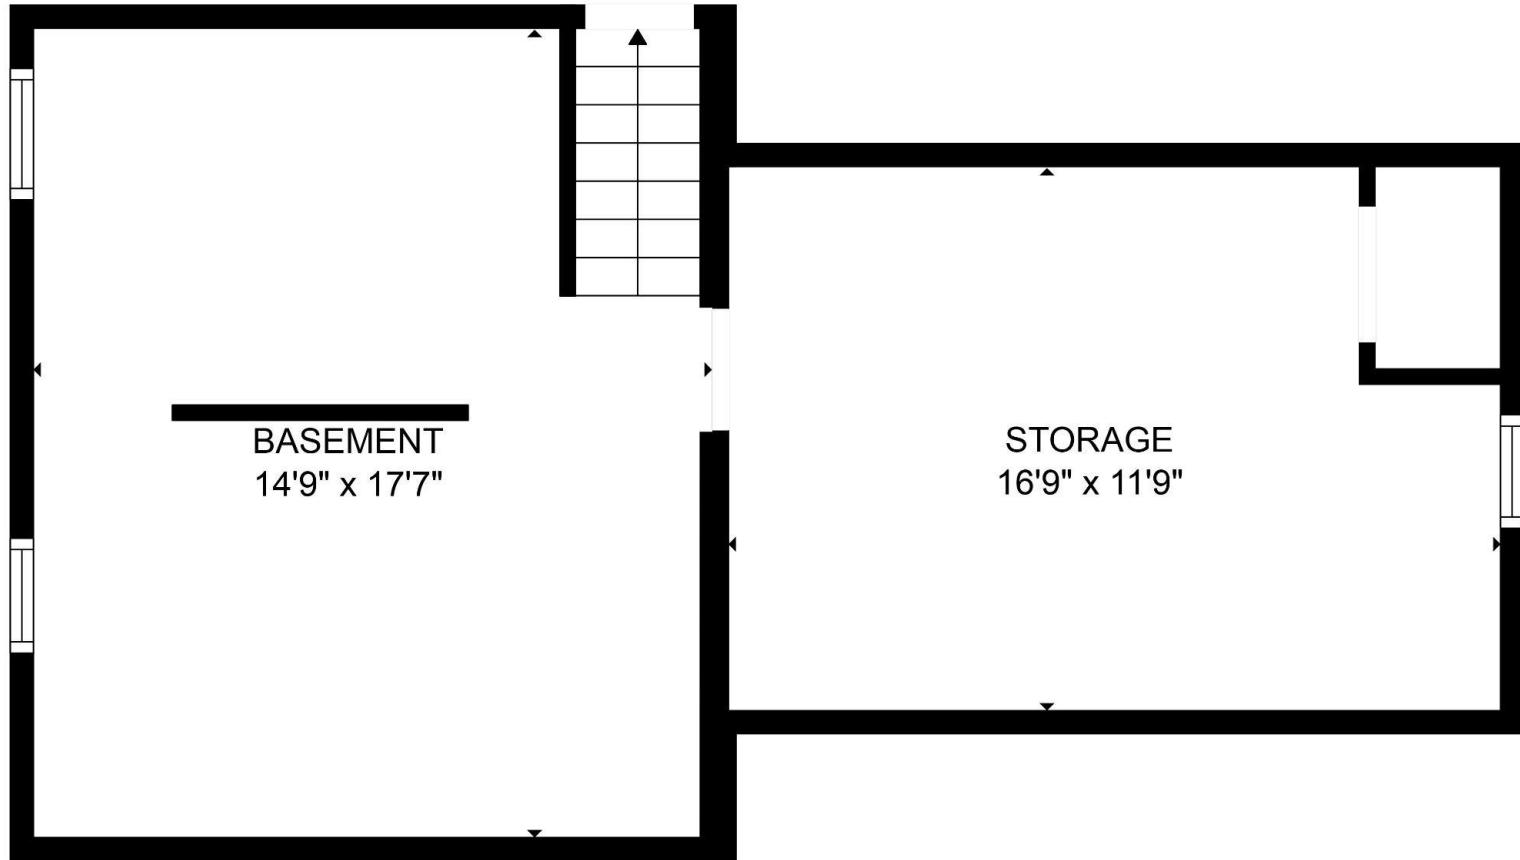

BeloitAuction.com  
David Allen - (608) 333-4586

355 Euclid Avenue  
Beloit, WI 53511

GROSS INTERNAL AREA  
MAIN LEVEL: 965 sq ft UPPER LEVEL: 341 sq ft  
LOWER LEVEL: 279 sq ft  
TOTAL: 1585 sq ft  
SIZES AND DIMENSIONS ARE APPROXIMATE, ACTUAL MAY VARY.