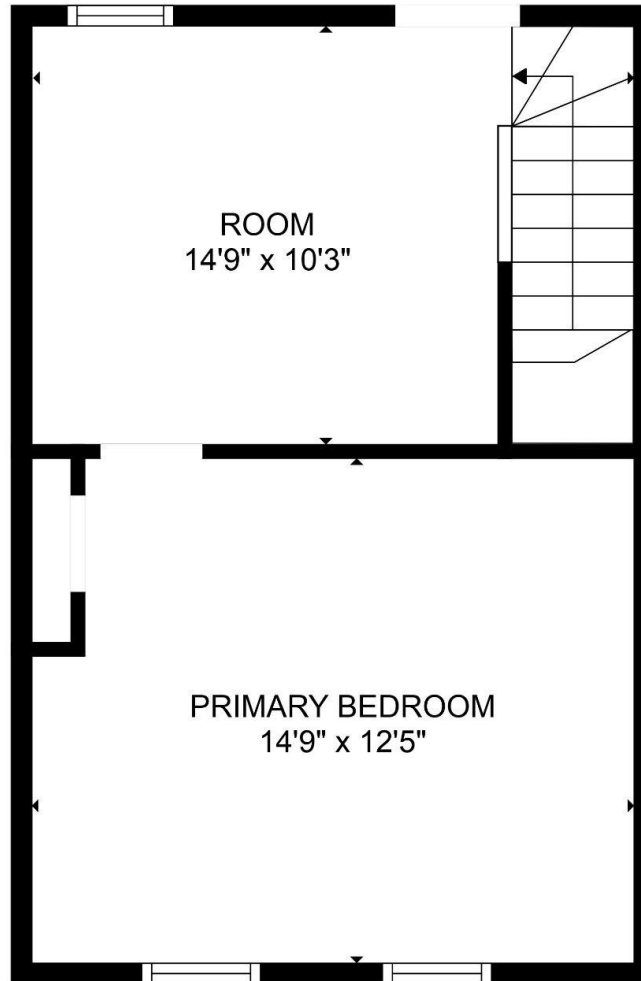

BeloitAuction.com  
David Allen - (608) 333-4586

355 Euclid Avenue  
Beloit, WI 53511

GROSS INTERNAL AREA  
MAIN LEVEL: 965 sq ft UPPER LEVEL: 341 sq ft  
LOWER LEVEL: 279 sq ft  
TOTAL: 1585 sq ft  
SIZES AND DIMENSIONS ARE APPROXIMATE, ACTUAL MAY VARY.