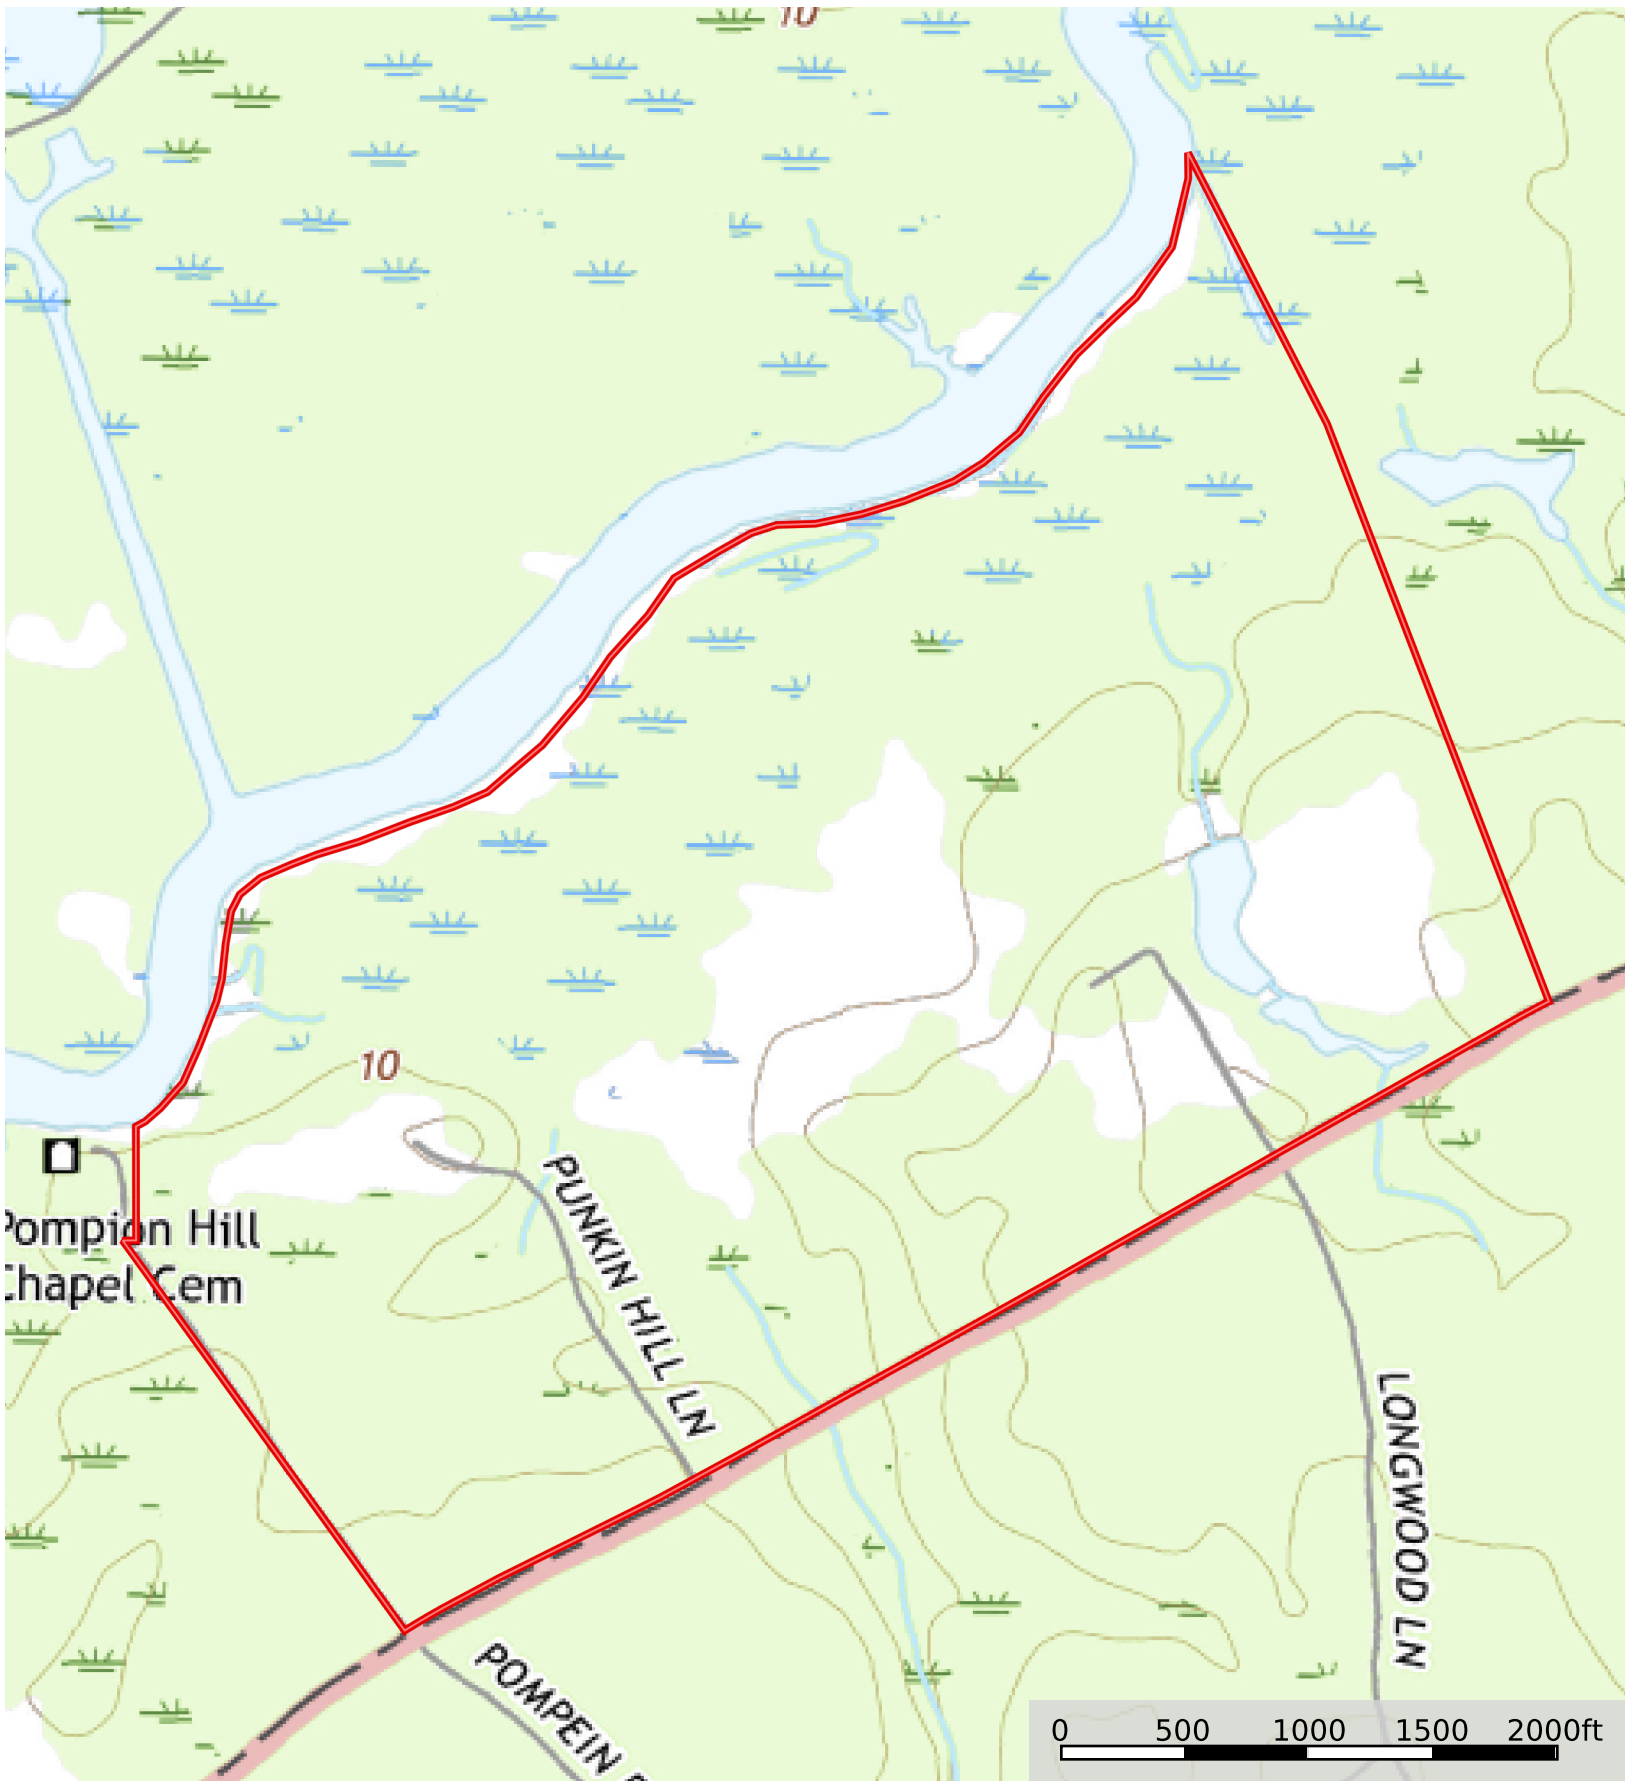

Longwood Plantation

Berkeley County, South Carolina, 383.3 AC +/-

Boundary