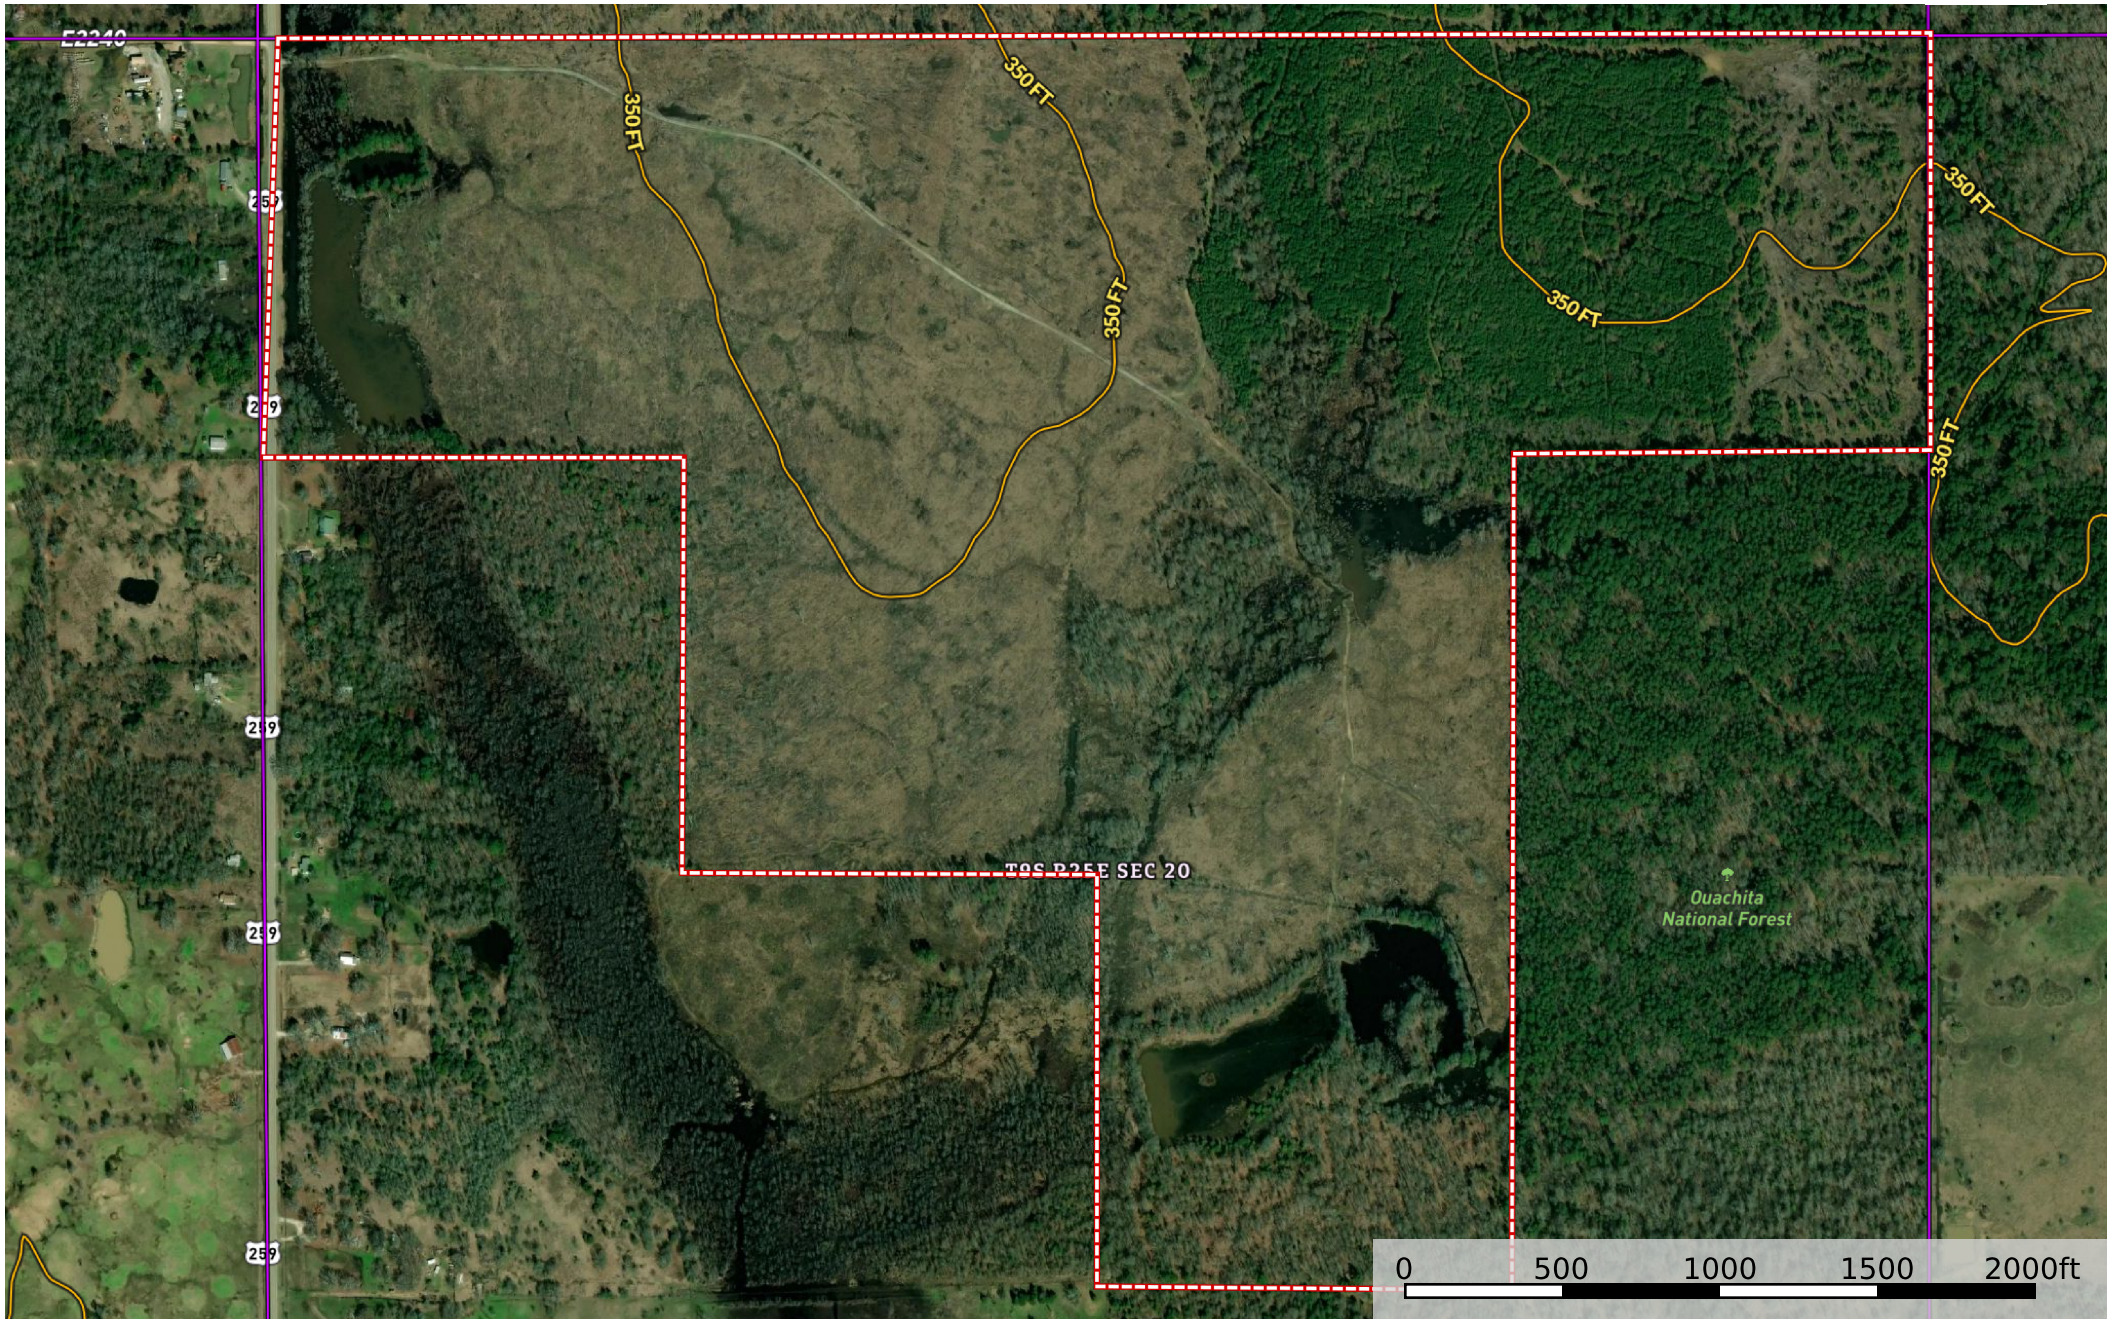

Jones Trust 280
McCurtain County, Oklahoma, 280 AC +/-

 Boundary