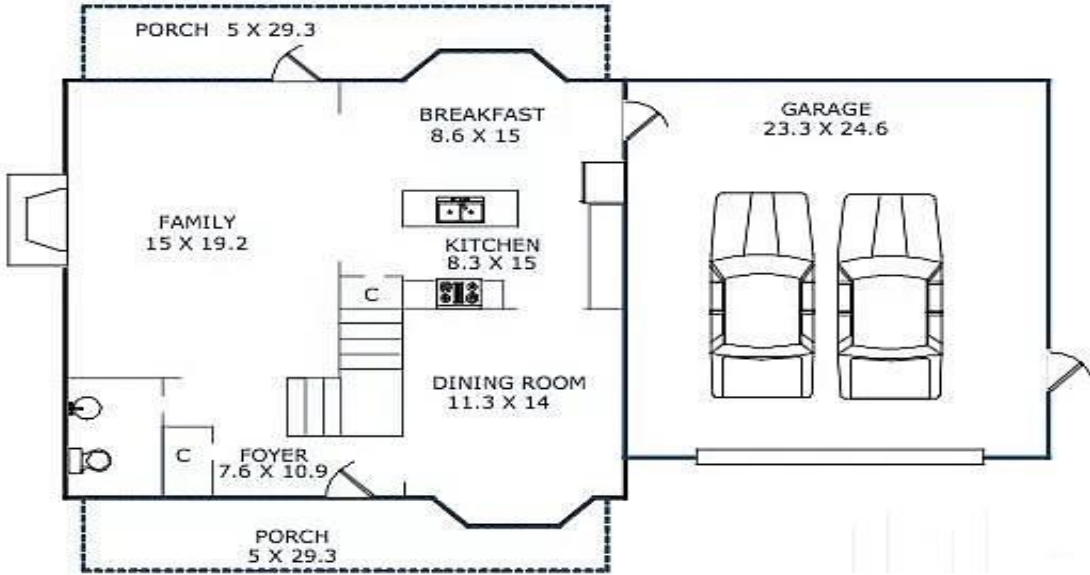

**Floor Plan**  
47 Broadhead Ct., Angier, NC

APPROXIMATE DIMENSIONS  
DRAWING NOT TO SCALE

**1<sup>st</sup> Floor**

STORAGE  
10 X 10

**2<sup>nd</sup> Floor**