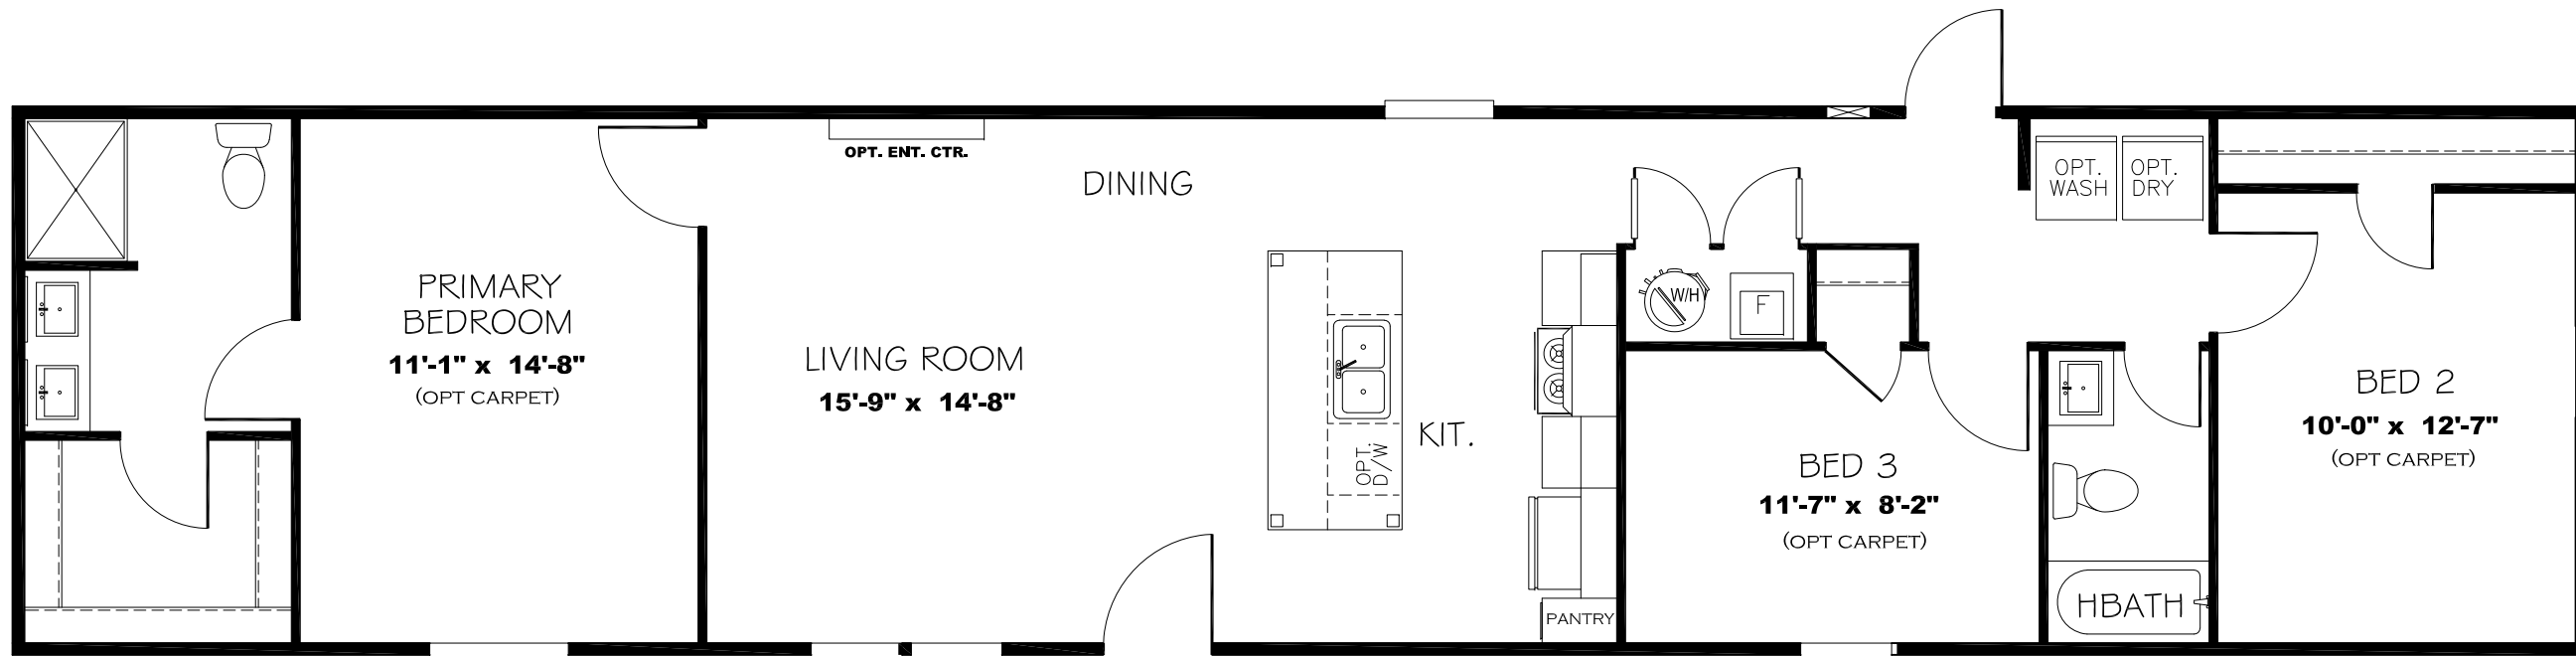

OPTIONAL  
VENETIAN BATH

OPT.  
FARMHOUSE  
SINK

DRAWING# MAC-22S175  
MODEL# MAC16723A  
16' x 72' CLASSIC