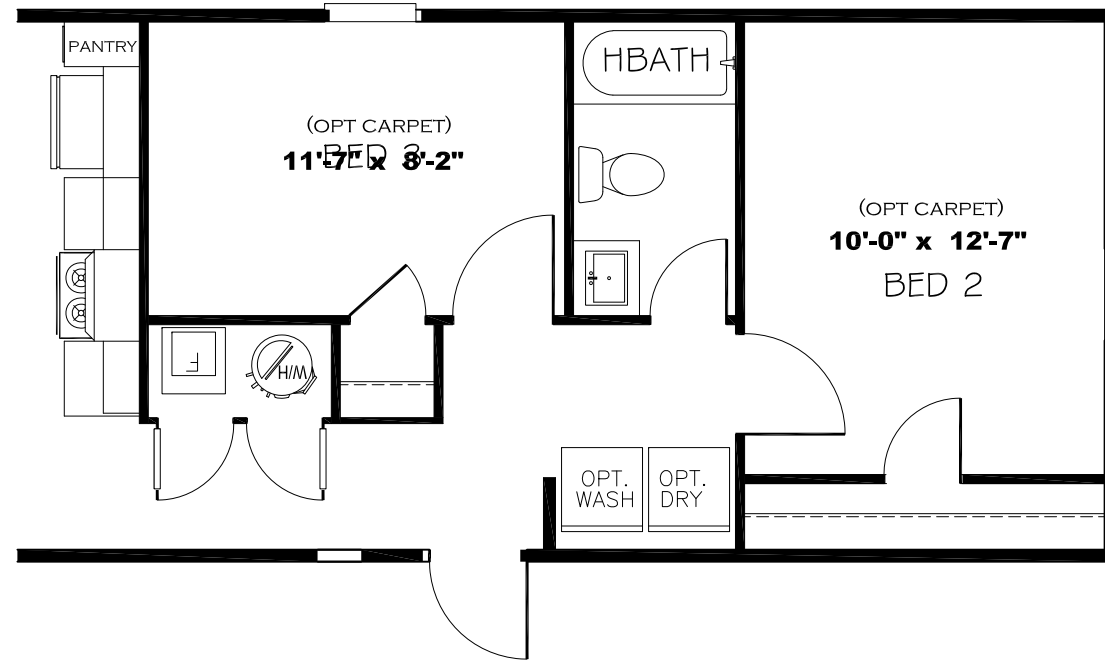

OPTIONAL  
VENETIAN BATH

OPT.  
FARMHOUSE  
SINK

DRAWING# MAC-22S175  
MODEL# MAC16723A  
16' x 72' CLASSIC