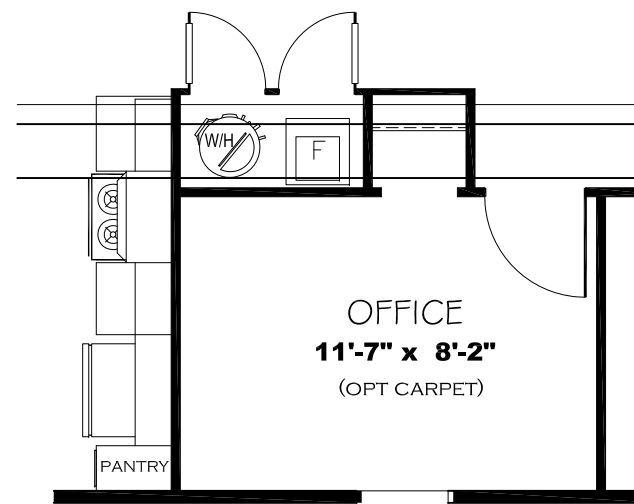

OPTIONAL  
VENETIAN BATH

OPT.  
FARMHOUSE  
SINK

DRAWING# MAC-22S175  
MODEL# MAC16723A  
16' x 72' CLASSIC