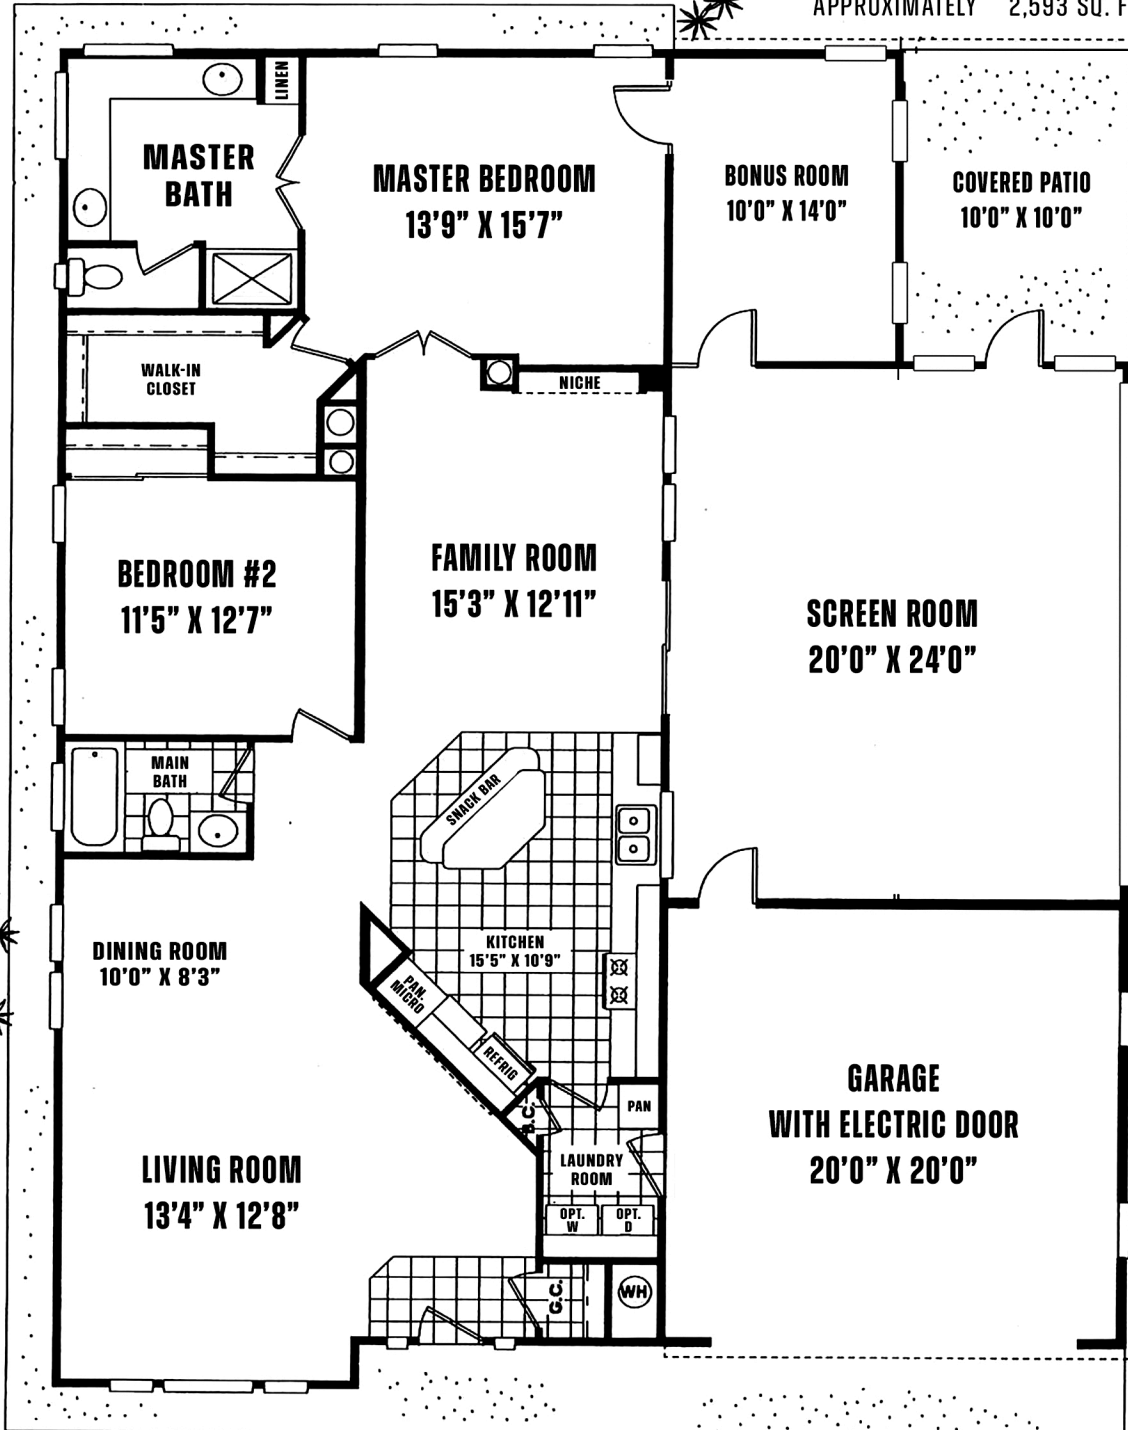

BILTMORE

LP-1573A

HOME	1,573 SQ. FT.
BONUS ROOM	140 SQ. FT.
SCREEN ROOM	480 SQ. FT.
GARAGE	400 SQ. FT.

APPROXIMATELY 2,593 SQ. FT.

MODEL: LP-1573A
Approximately 1573 Sq. Ft.
2 Bedroom, 2 Bath