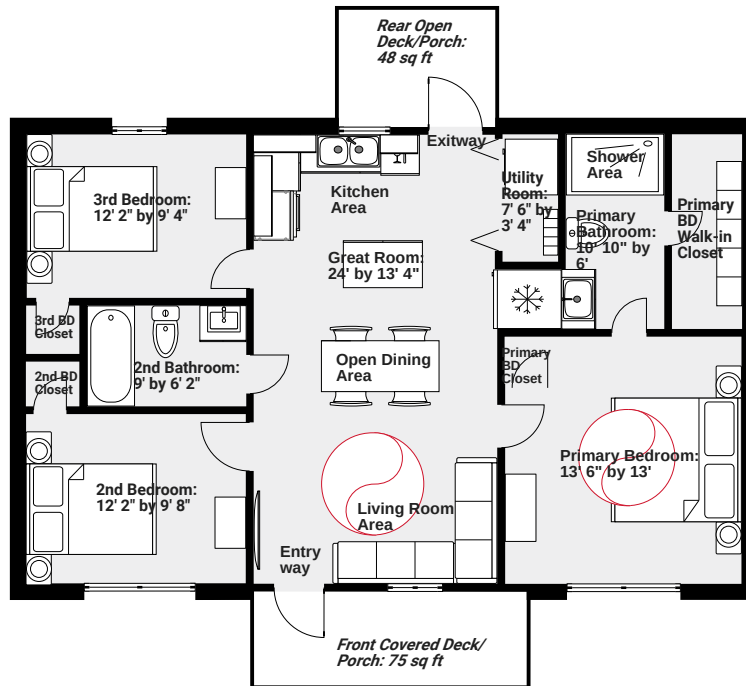

TOTAL AREA: 884 sq ft •

LEVELS: 2 • ROOMS: 8

▼ MAIN LEVEL

TOTAL AREA: 884 sq ft •

ROOMS: 7

▼ LOWER LEVEL

TOTAL AREA: 0 sq ft •

ROOMS: 1

All measurements are conducted by Measurehouse, Inc., per the ANSI standards of measurement, as verified on-site. Square footage is deemed to be reliable, but should always be independently verified by the buyer prior to purchase.