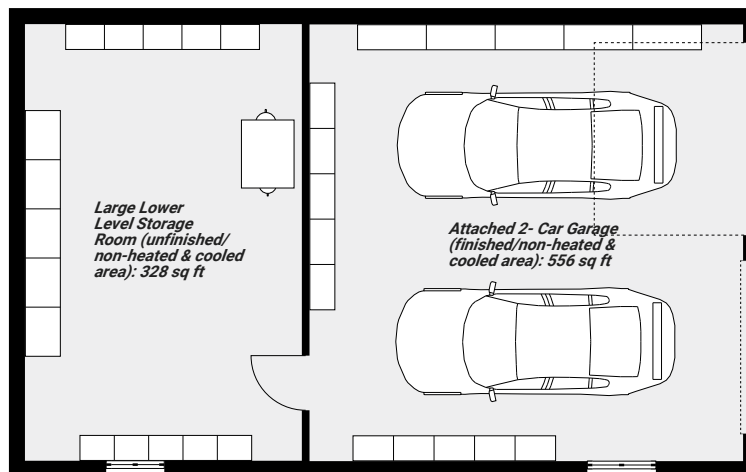

TOTAL AREA: 884 sq ft •

LEVELS: 2 • ROOMS: 8

▼ MAIN LEVEL

TOTAL AREA: 884 sq ft •

ROOMS: 7

▼ LOWER LEVEL

TOTAL AREA: 0 sq ft •

ROOMS: 1