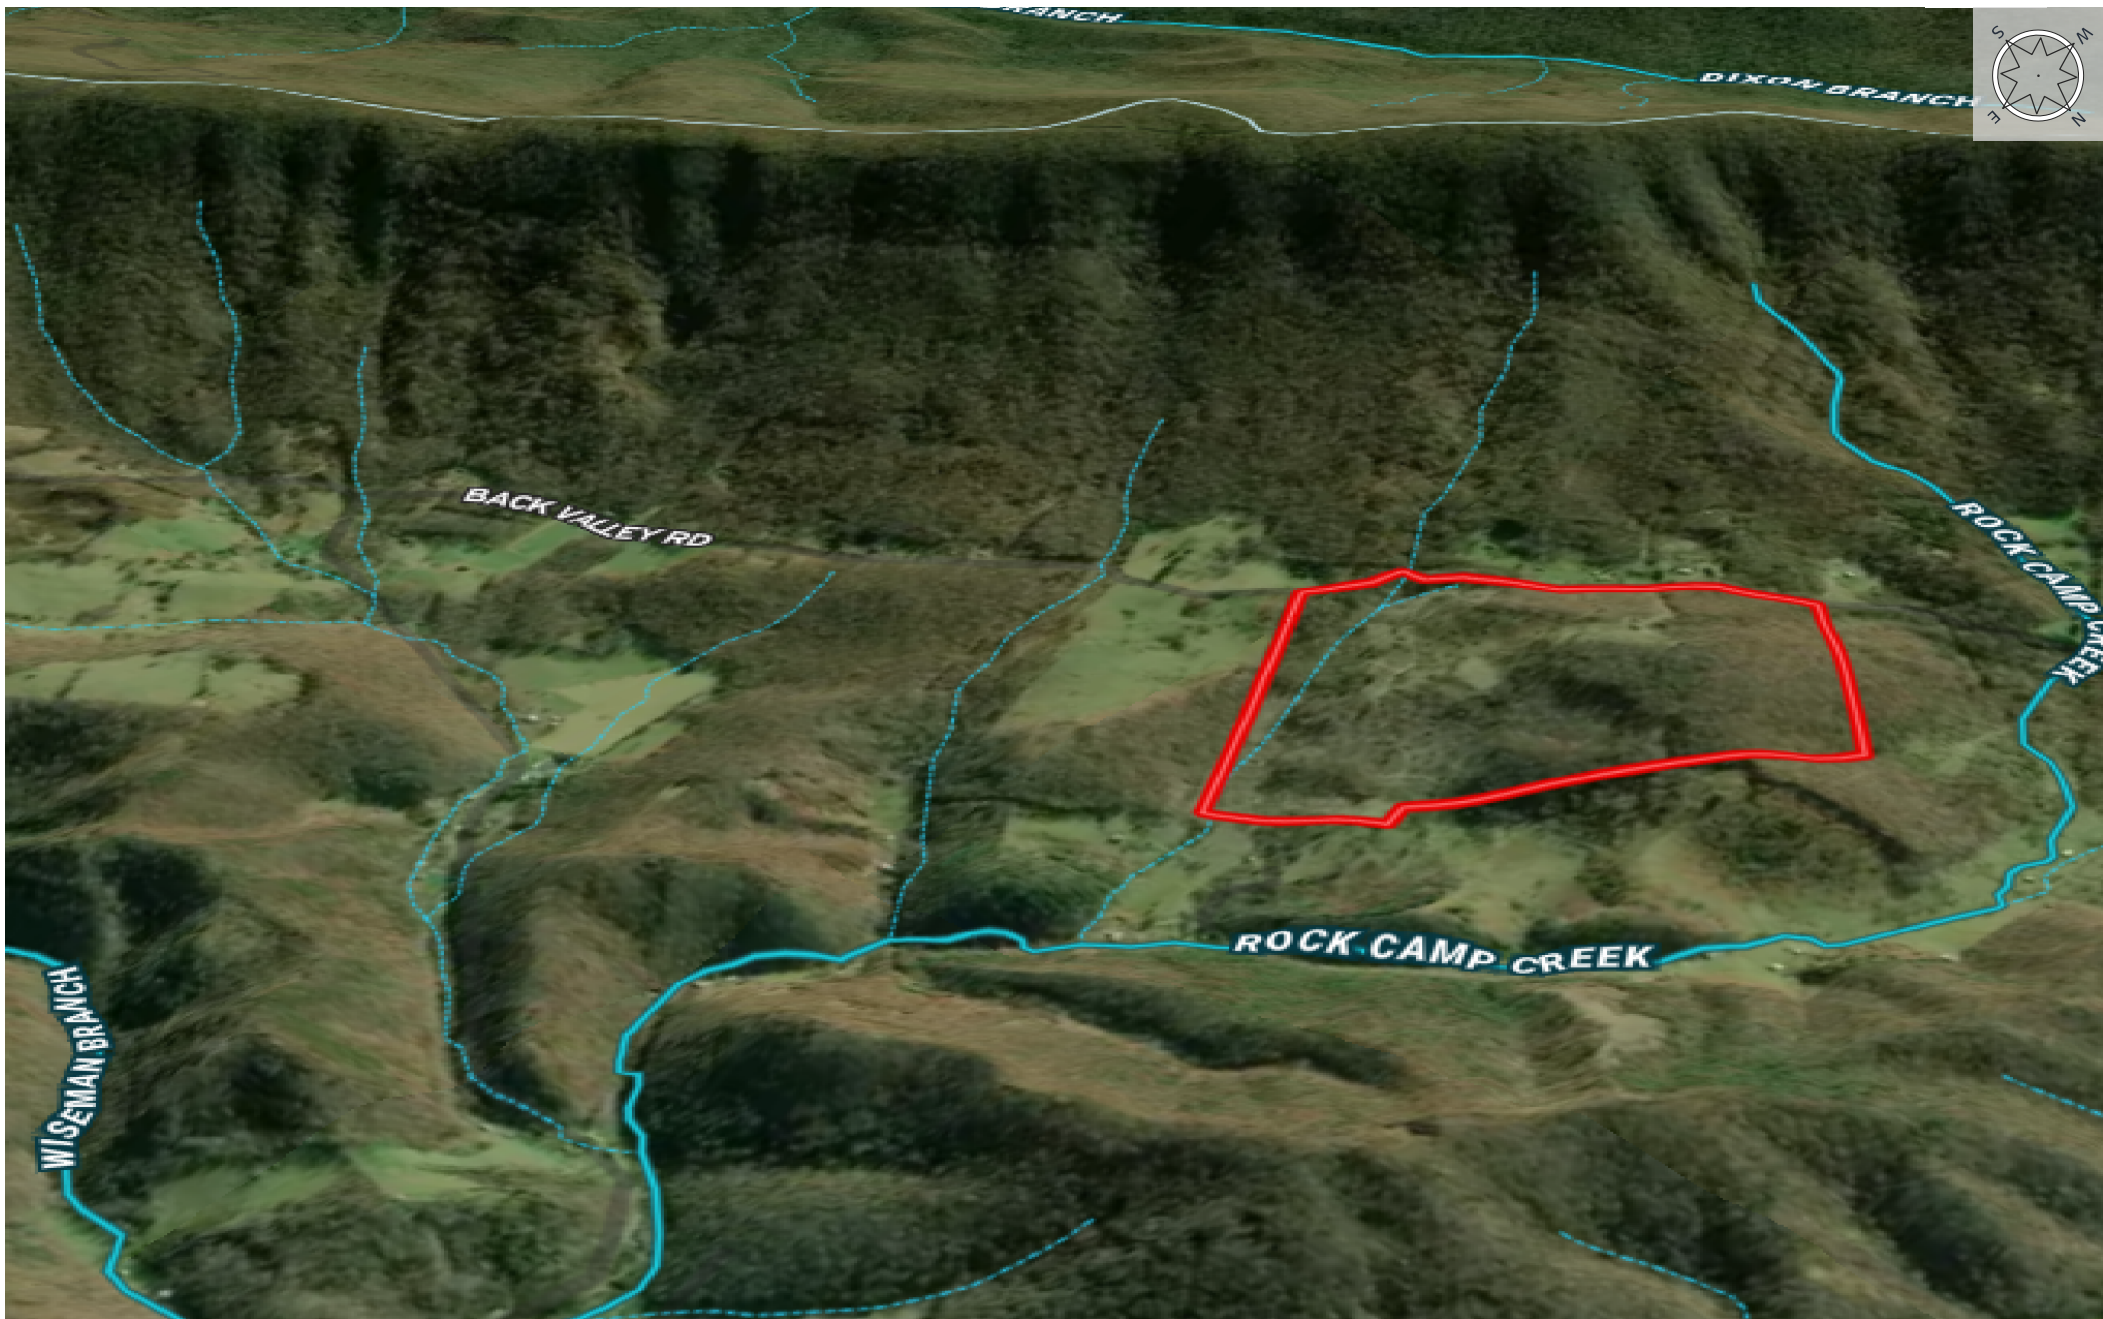

# Peters Mountain Longhorns Farm

West Virginia, 102 AC +/-

-  Boundary
-  Stream, Intermittent
-  River/Creek
-  Water Body

Randy Burdette

 The information contained herein was obtained from sources deemed to be reliable. Land id™ Services makes no warranties or guarantees as to the completeness or accuracy thereof.