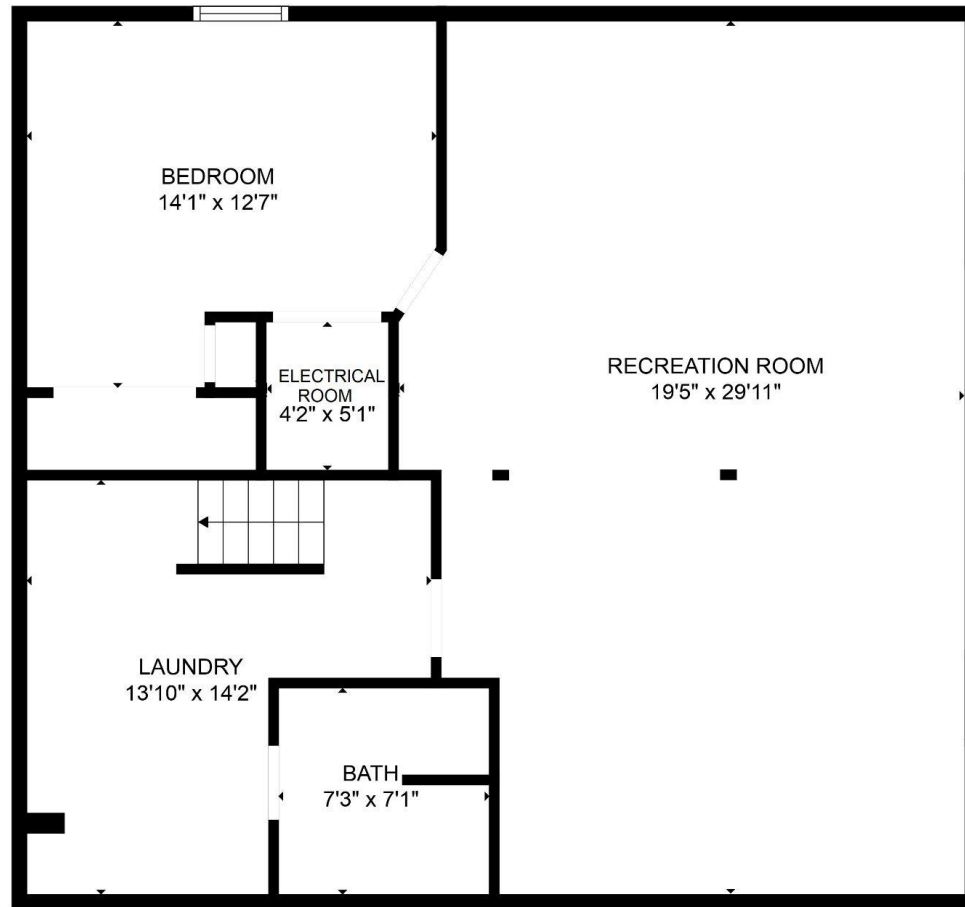

BeloitAuction.com
David Allen - (608) 333-4586

1510 Kellogg Avenue
Janesville, WI 53546

GROSS INTERNAL AREA
MAIN LEVEL: 1078 sq ft LOWER LEVEL: 962 sq ft
TOTAL: 2040 sq ft
SIZES AND DIMENSIONS ARE APPROXIMATE, ACTUAL MAY VARY.