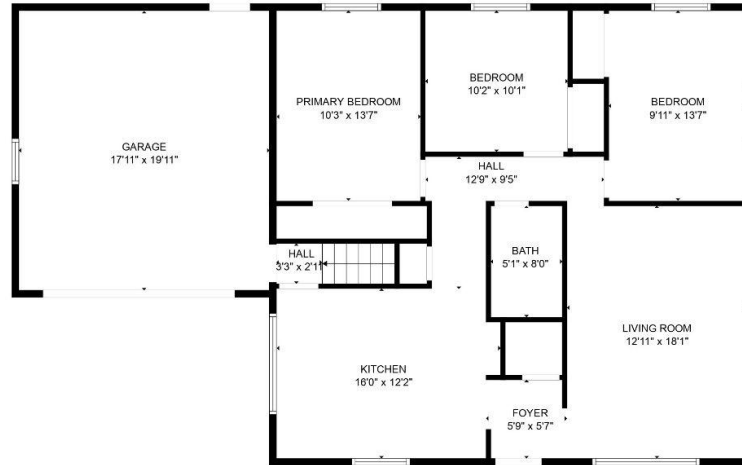

BeloitAuction.com
David Allen - (608) 333-4586

1510 Kellogg Avenue
Janesville, WI 53546

GROSS INTERNAL AREA
MAIN LEVEL: 1078 sq ft LOWER LEVEL: 962 sq ft
TOTAL: 2040 sq ft
SIZES AND DIMENSIONS ARE APPROXIMATE, ACTUAL MAY VARY.