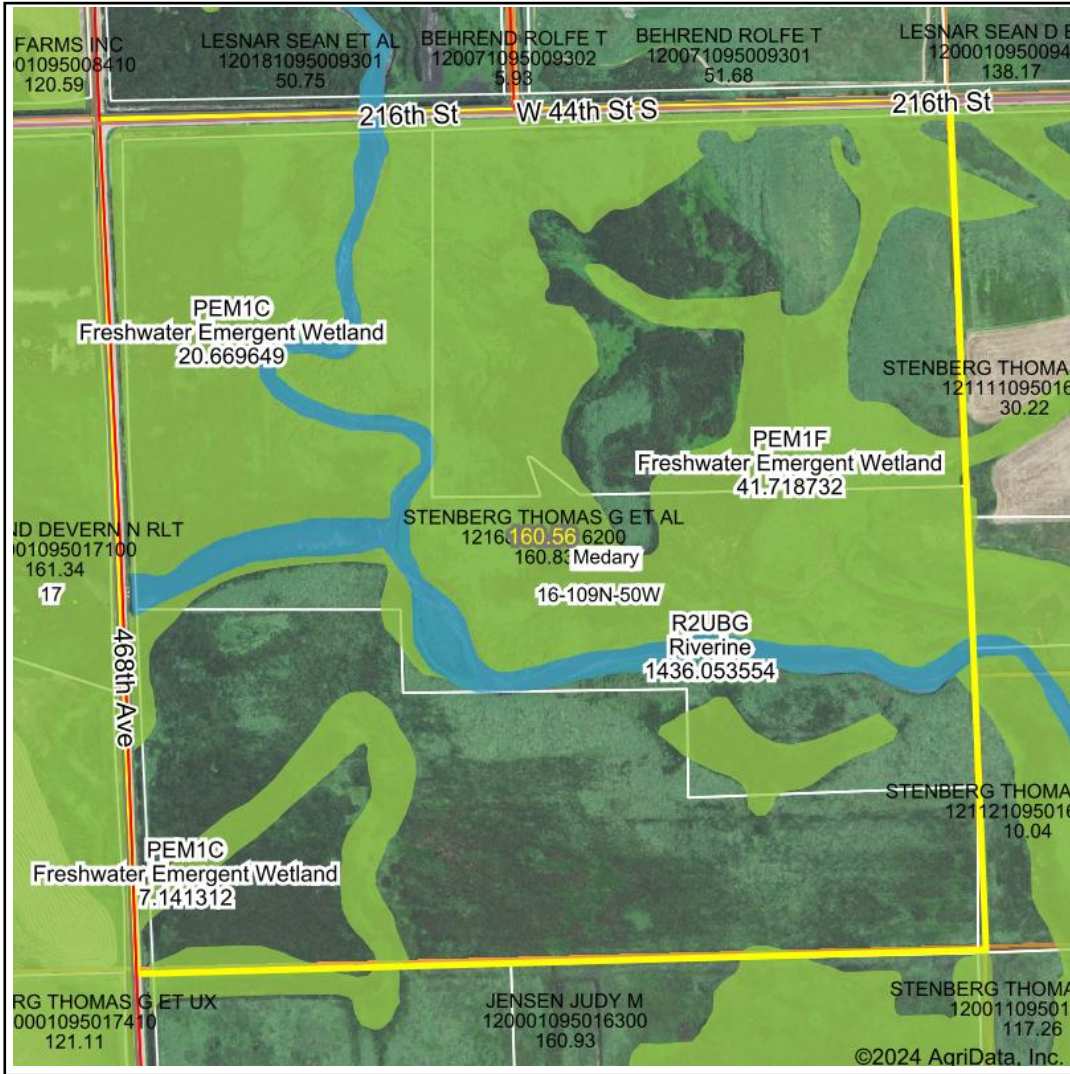

Wetlands Map

State: South Dakota
Location: 16-109N-50W
County: Brookings
Township: Medary
Date: 10/17/2024

Maps Provided By:

© AgriData, Inc. 2023 www.AgriDataInc.com

Classification Code	Type	Acres
PEM1C	Freshwater Emergent Wetland	49.44
PEM1F	Freshwater Emergent Wetland	29.66
R2UBG	Riverine	8.42
Total Acres		87.52