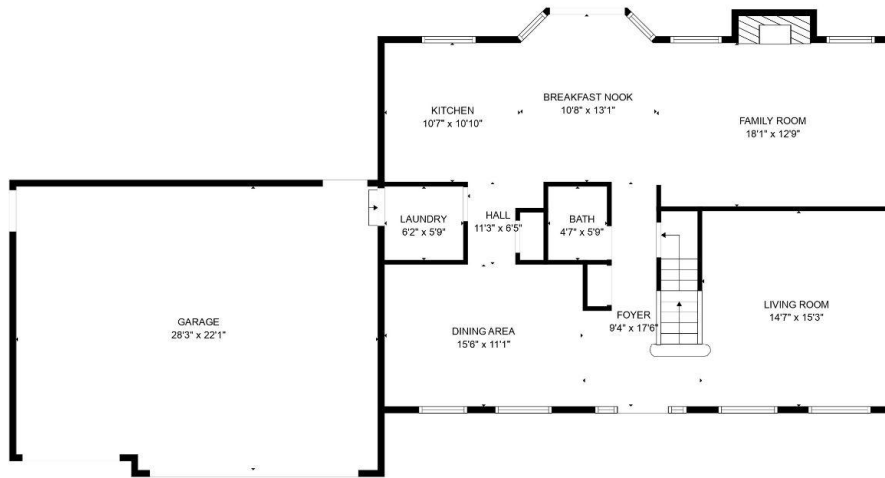

BeloitAuction.com
 David Allen - (608) 333-4586

6175 Southdown Lane
 Roscoe, IL 61073

GROSS INTERNAL AREA
 MAIN LEVEL: 1142 sq ft, UPPER LEVEL: 1133 sq ft
 LOWER LEVEL: 1115 sq ft, GARAGE: 613 sq ft
 TOTAL: 3390 sq ft
 SIZES AND DIMENSIONS ARE APPROXIMATE, ACTUAL MAY VARY.