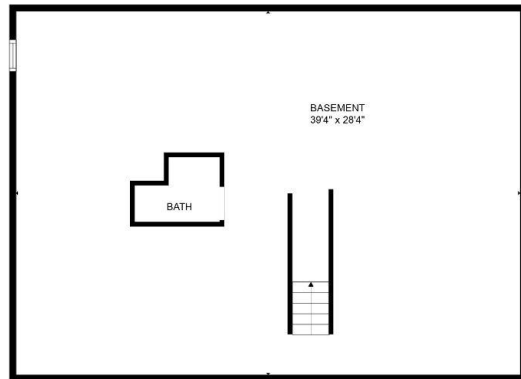

BeloitAuction.com
 David Allen - (608) 333-4586

6175 Southdown Lane
 Roscoe, IL 61073

GROSS INTERNAL AREA
 MAIN LEVEL: 1142 sq ft, UPPER LEVEL: 1133 sq ft
 LOWER LEVEL: 1115 sq ft, GARAGE: 613 sq ft
 TOTAL: 3390 sq ft
 SIZES AND DIMENSIONS ARE APPROXIMATE, ACTUAL MAY VARY.