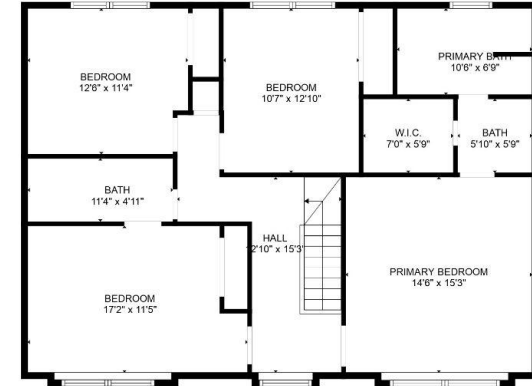

BeloitAuction.com
 David Allen - (608) 333-4586

6175 Southdown Lane
 Roscoe, IL 61073

GROSS INTERNAL AREA
 MAIN LEVEL: 1142 sq ft, UPPER LEVEL: 1133 sq ft
 LOWER LEVEL: 1115 sq ft, GARAGE: 613 sq ft
 TOTAL: 3390 sq ft
 SIZES AND DIMENSIONS ARE APPROXIMATE, ACTUAL MAY VARY.