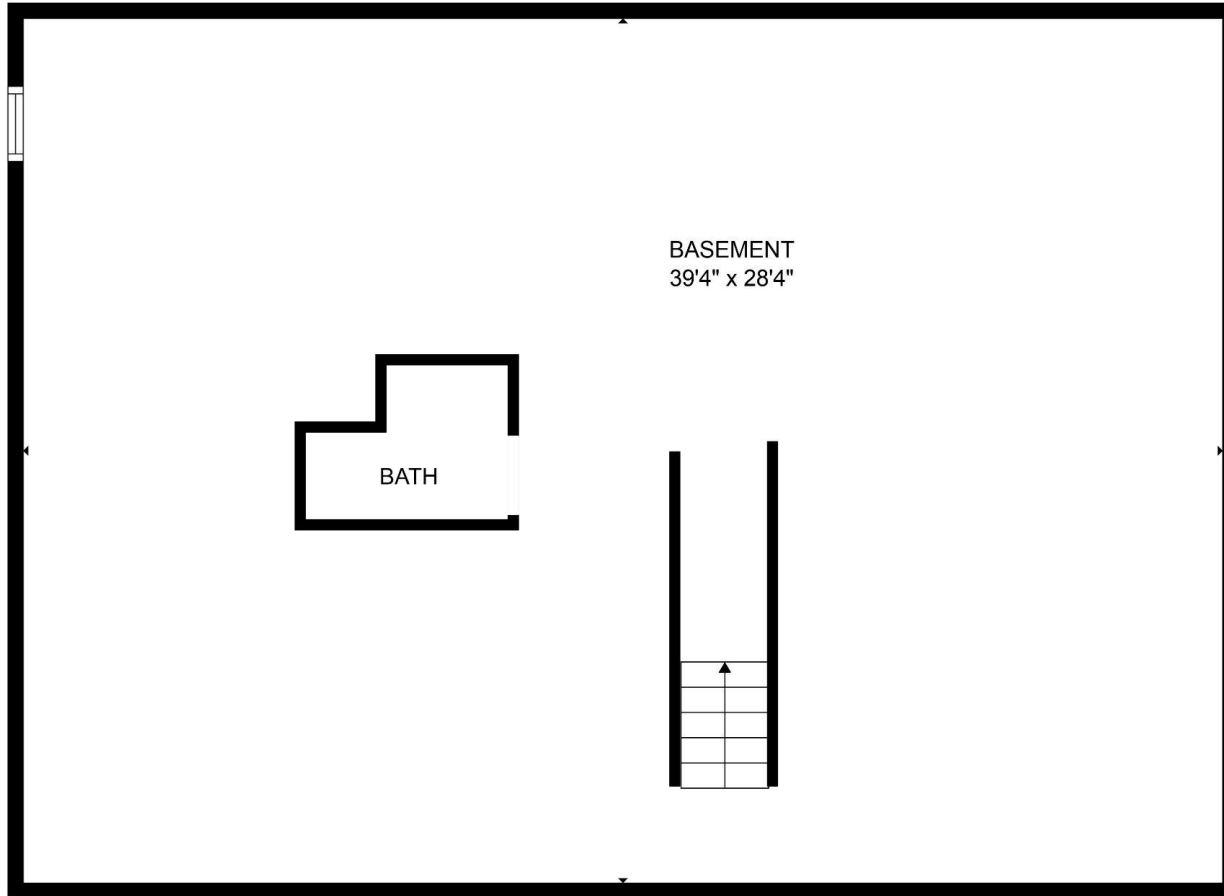

BeloitAuction.com
 David Allen - (608) 333-4586

6175 Southdown Lane
 Roscoe, IL 61073

GROSS INTERNAL AREA
 MAIN LEVEL: 1142 sq ft, UPPER LEVEL: 1133 sq ft
 LOWER LEVEL: 1115 sq ft, GARAGE: 613 sq ft
 TOTAL: 3390 sq ft
 SIZES AND DIMENSIONS ARE APPROXIMATE, ACTUAL MAY VARY.