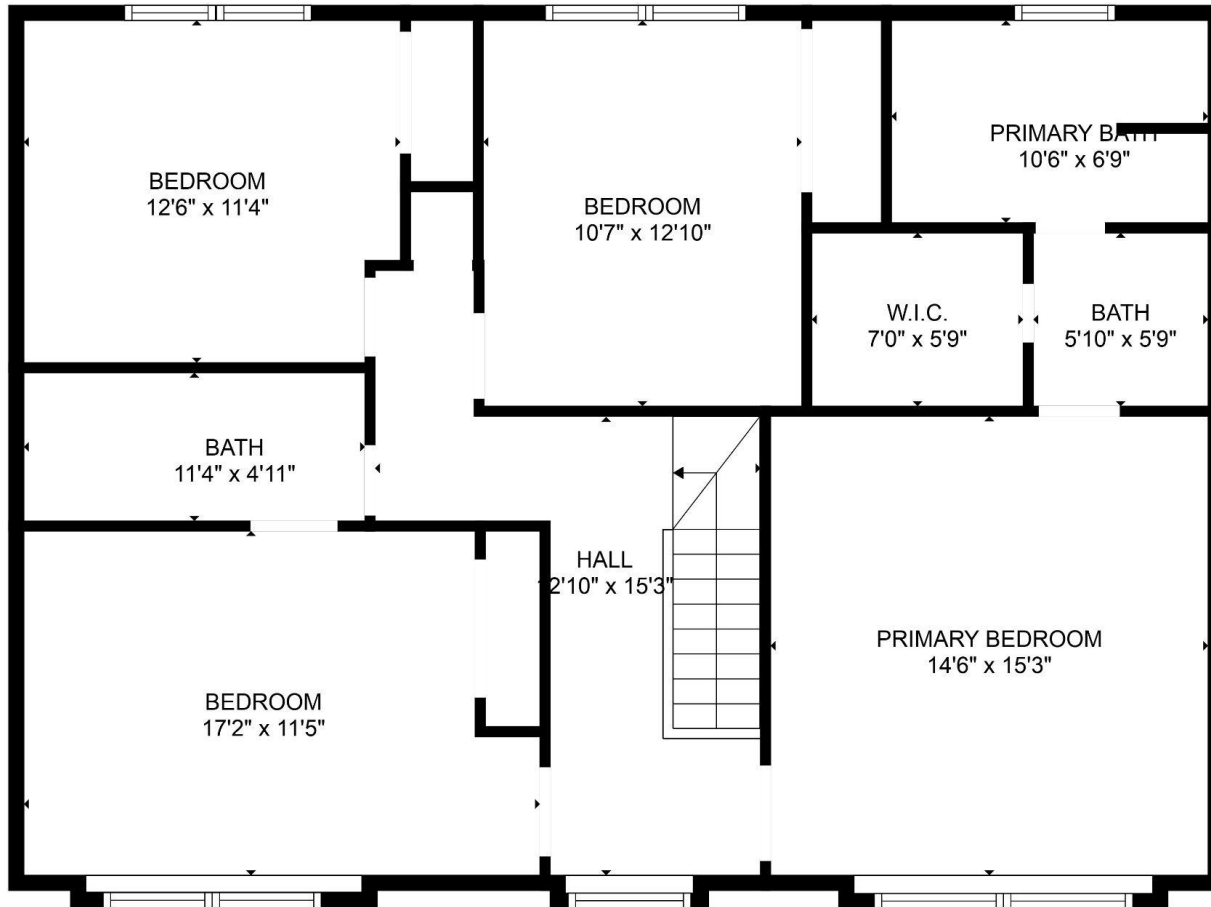

BeloitAuction.com
 David Allen - (608) 333-4586

6175 Southdown Lane
 Roscoe, IL 61073

GROSS INTERNAL AREA
 MAIN LEVEL: 1142 sq ft, UPPER LEVEL: 1133 sq ft
 LOWER LEVEL: 1115 sq ft, GARAGE: 613 sq ft
 TOTAL: 3390 sq ft
 SIZES AND DIMENSIONS ARE APPROXIMATE, ACTUAL MAY VARY.