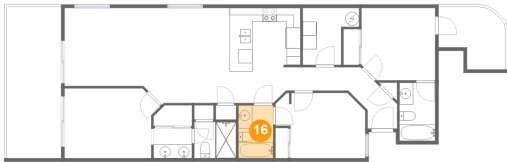

15 Floor 1 - Utility

Dimensions: 8'1" x 8'2"
Area: 53 sq. ft
Counted as living area: Yes

Heated: Yes
Finished: Yes
Enclosed: Yes
Contiguous: Yes
Permitted: Yes
Wet space: No
Addition: No
Conversion: No

16 Floor 1 - Bath