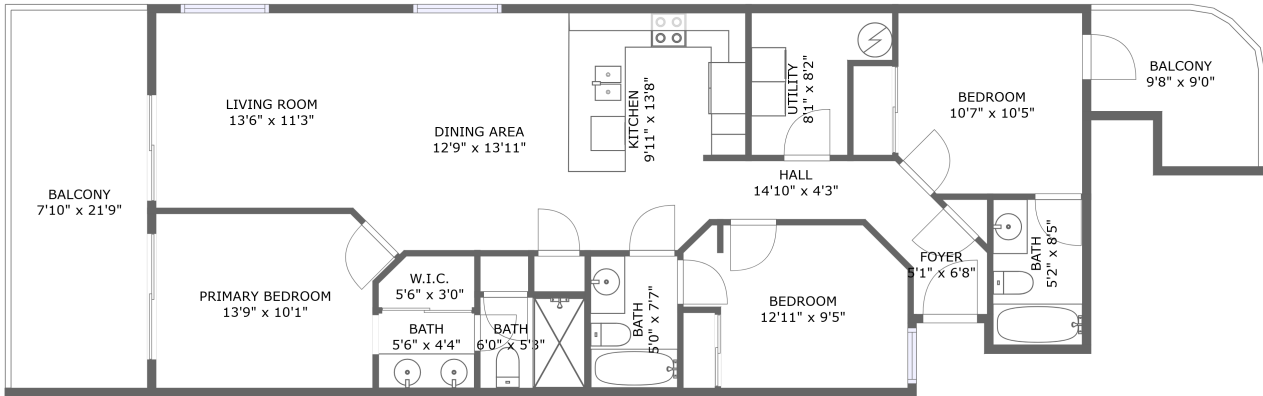

26750 Perdido Beach Boulevard, Orange Beach, Baldwin County, Alabama, United States, 36561, 309

FLOOR 1

Property summary

0 Garages

3 Bedrooms

3 Bathrooms

0 Half baths

1 Floors

1,125 Gross living area sqft

1,377 Total sqft