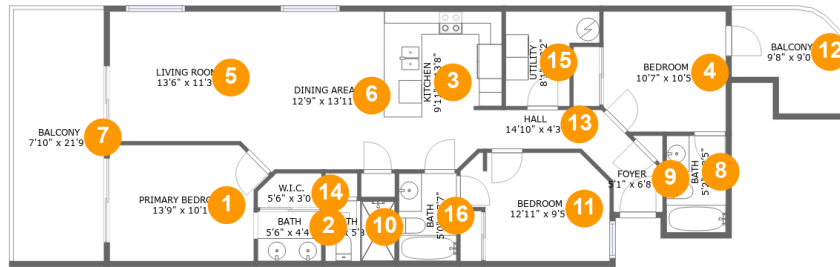

 **1,125** Gross living area sqft

 **1,377** Total sqft

26750 Perdido Beach Boulevard, Orange Beach, Baldwin County, Alabama, United States, 36561, 309

Room dimensions

Floor 1

Total sqft: 1377 Living area: 1125

#		Dimensions	sqft	Counted as living area
1	Bedroom	13'9" x 10'1"	127 sq. ft	Yes
2	Bath	5'6" x 4'4"	24 sq. ft	Yes
3	Kitchen	9'11" x 13'8"	114 sq. ft	Yes
4	Bedroom	10'7" x 10'5"	108 sq. ft	Yes
5	Living Room	13'6" x 11'3"	150 sq. ft	Yes
6	Dining Room	12'9" x 13'11"	152 sq. ft	Yes
7	Outdoor	7'10" x 21'9"	181 sq. ft	No
8	Bath	5'2" x 8'5"	43 sq. ft	Yes
9	Entry	5'1" x 6'8"	27 sq. ft	Yes
10	Bath	6'0" x 5'3"	32 sq. ft	Yes
11	Bedroom	12'11" x 9'5"	106 sq. ft	Yes

2 Floor 1 - Bath

Dimensions: 5'6" x 4'4"
Area: 24 sq. ft
Counted as living area: Yes

Heated: Yes
Finished: Yes
Enclosed: Yes
Contiguous: Yes
Permitted: Yes
Wet space: Yes
Addition: No
Conversion: No

26750 Perdido Beach Boulevard, Orange Beach, Baldwin County, Alabama, United States, 36561, 309

26750 Perdido Beach Boulevard, Orange Beach, Baldwin County, Alabama, United States, 36561, 309

6 Floor 1 - Dining Room

Dimensions: 12'9" x 13'11"
Area: 152 sq. ft
Counted as living area: Yes

Heated: Yes
Finished: Yes
Enclosed: Yes
Contiguous: Yes
Permitted: Yes
Wet space: No
Addition: No
Conversion: No