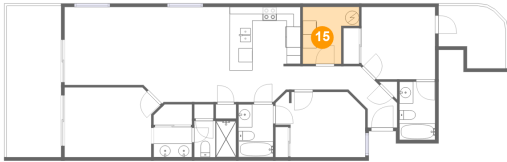

**26750 Perdido Beach Boulevard, Orange Beach,
Baldwin County, Alabama, United States, 36561, 309**

15 Floor 1 - Utility

Dimensions: 8'1" x 8'2"
Area: 53 sq. ft
Counted as living area: Yes

Heated: Yes
Finished: Yes
Enclosed: Yes
Contiguous: Yes
Permitted: Yes
Wet space: No
Addition: No
Conversion: No