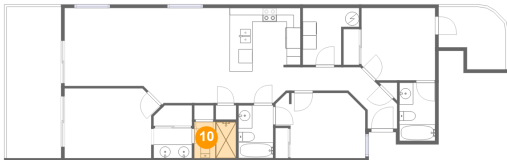

10 Floor 1 - Bath

Dimensions: 6'0" x 5'3"
Area: 32 sq. ft
Counted as living area: Yes

Heated: Yes
Finished: Yes
Enclosed: Yes
Contiguous: Yes
Permitted: Yes
Wet space: Yes
Addition: No
Conversion: No