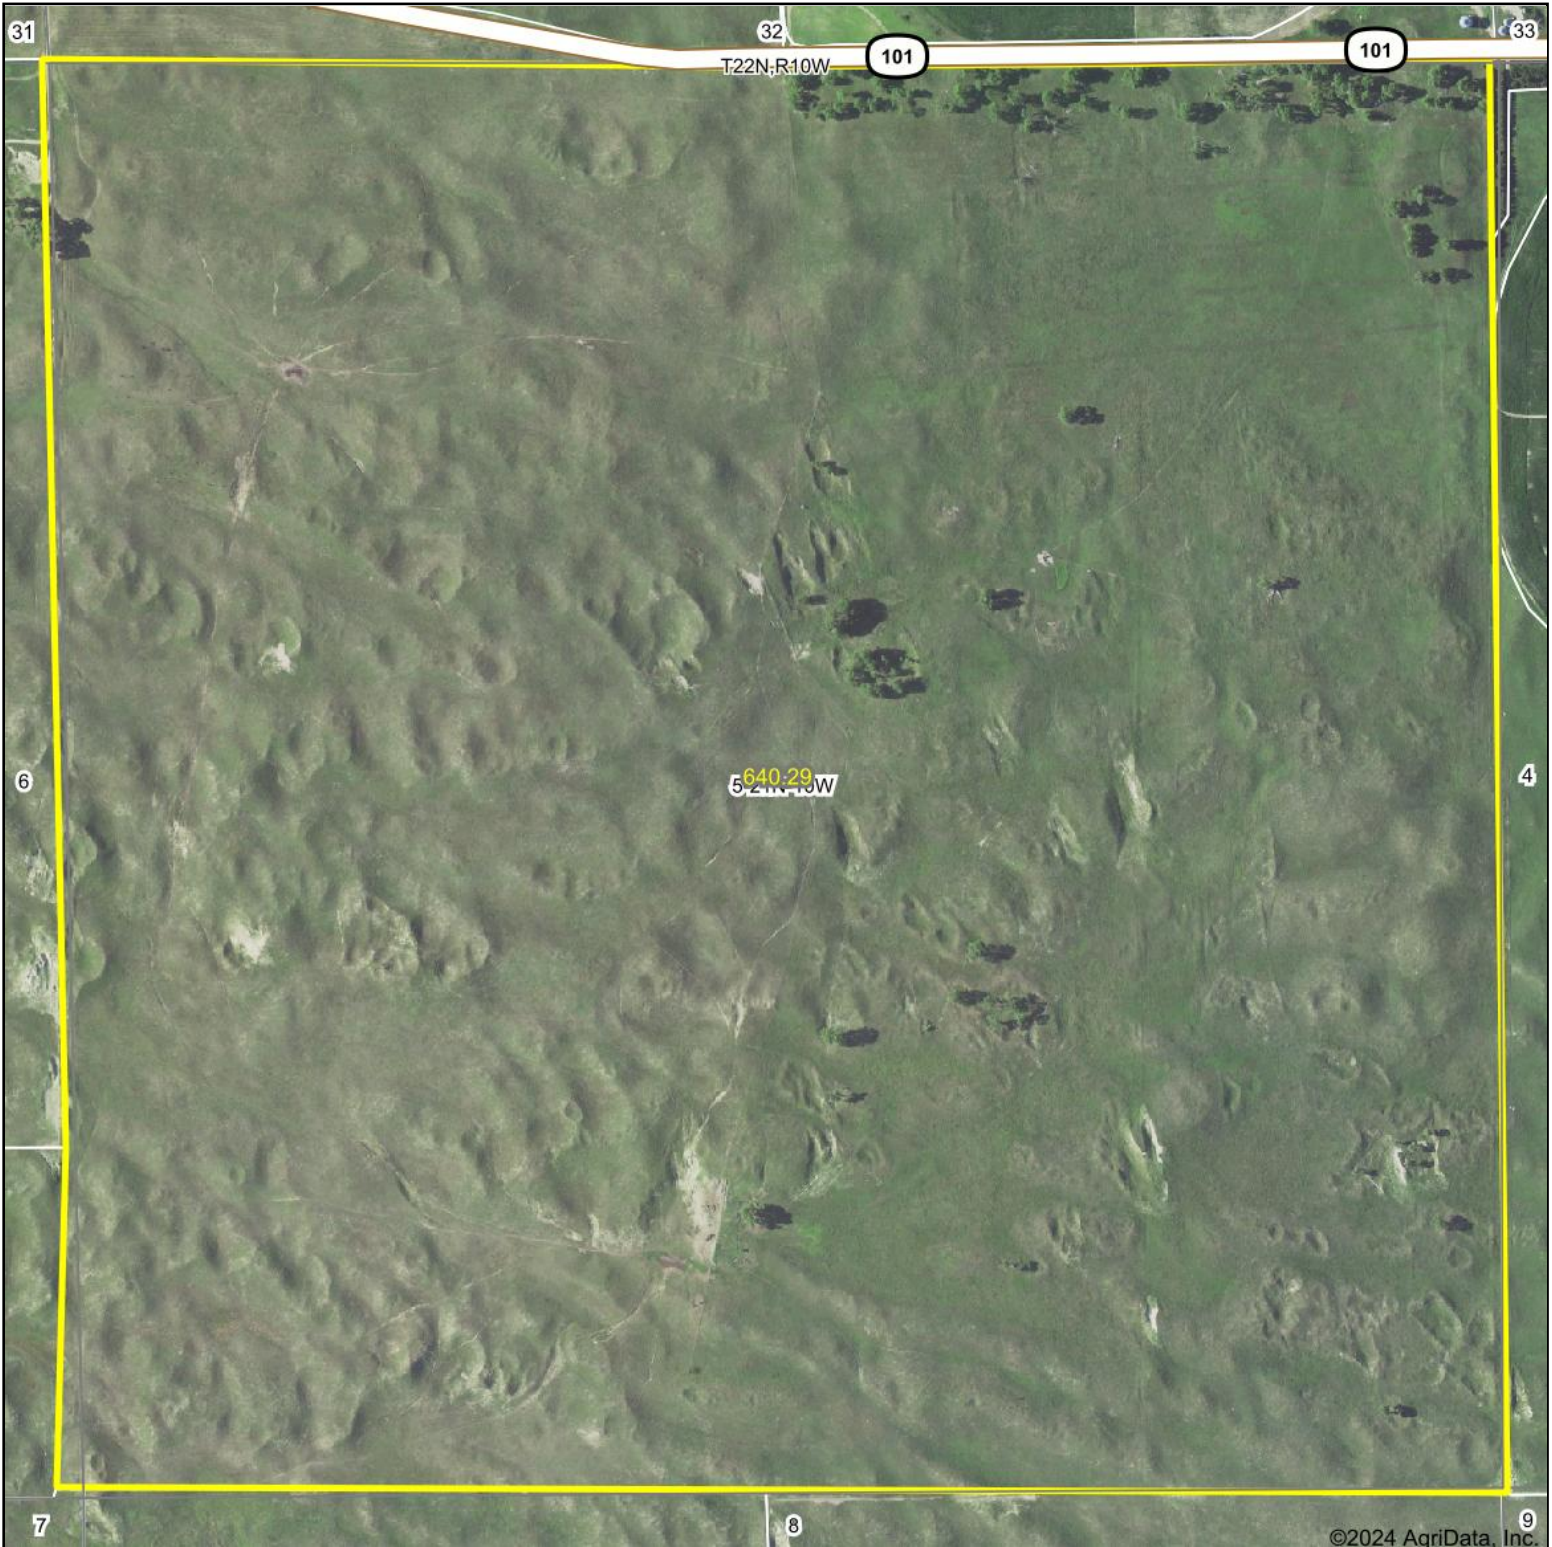

# Aerial Map

Boundary Center: 41.820175, -98.499067

**5-21N-10W**  
**Wheeler County**  
**Nebraska**

Maps Provided By:  
  
CUSTOMIZED ONLINE MAPPING  
© AgriData, Inc. 2023      www.AgriDataInc.com

8/16/2024