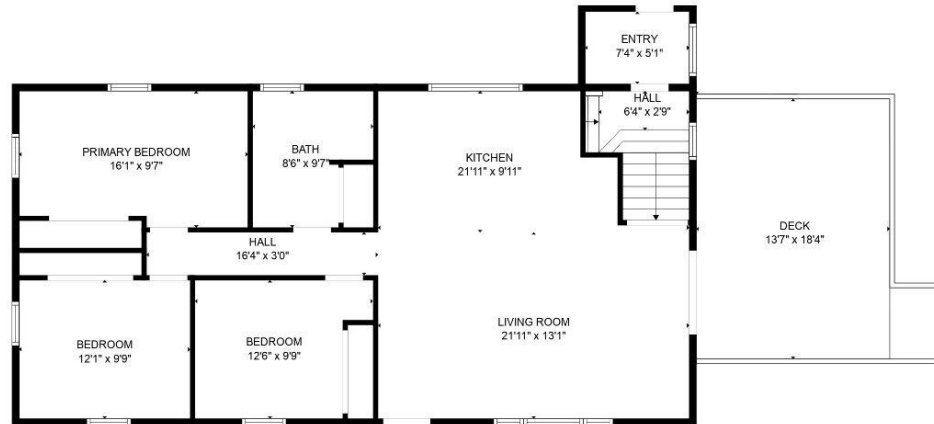

BeloitAuction.com  
David Allen - (608) 333-4586

8122 W High Street  
Orfordville, WI 53576

GROSS INTERNAL AREA  
MAIN LEVEL: 1130 sq ft, LOWER LEVEL: 1062 sq ft  
GARAGE: 756 sq ft (excluded)  
TOTAL: 2192 sq ft  
SIZES AND DIMENSIONS ARE APPROXIMATE, ACTUAL MAY VARY.