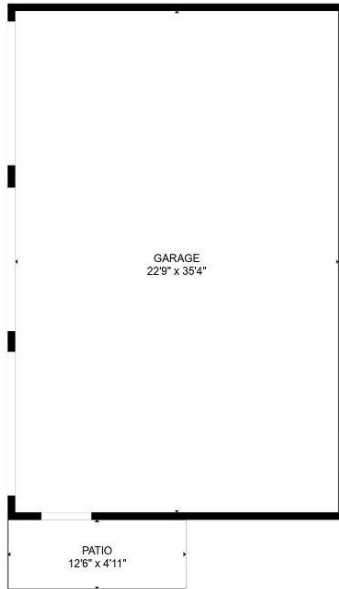

BeloitAuction.com  
David Allen - (608) 333-4586

8122 W High Street  
Orfordville, WI 53576

GROSS INTERNAL AREA  
MAIN LEVEL: 1130 sq ft, LOWER LEVEL: 1062 sq ft  
GARAGE: 756 sq ft (excluded)  
TOTAL: 2192 sq ft  
SIZES AND DIMENSIONS ARE APPROXIMATE, ACTUAL MAY VARY.