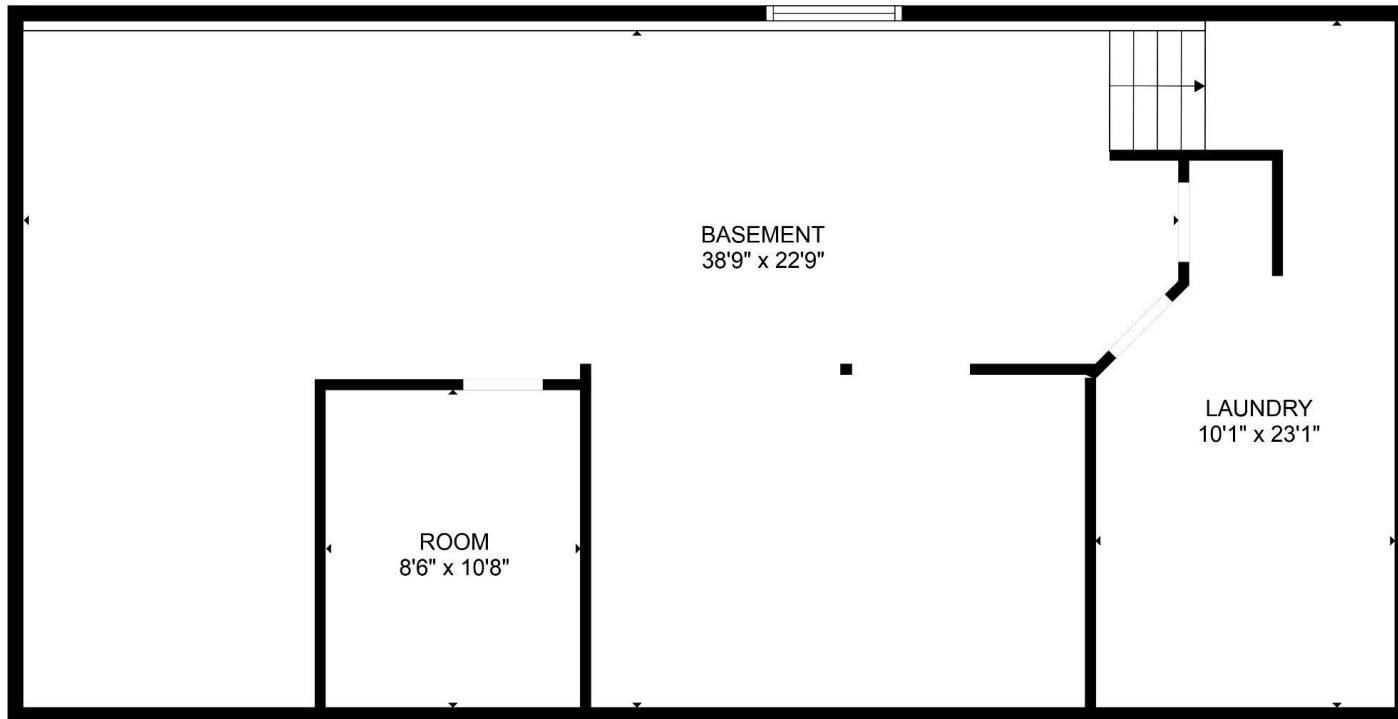

BeloitAuction.com  
David Allen - (608) 333-4586

8122 W High Street  
Orfordville, WI 53576

GROSS INTERNAL AREA  
MAIN LEVEL: 1130 sq ft, LOWER LEVEL: 1062 sq ft  
GARAGE: 756 sq ft (excluded)  
TOTAL: 2192 sq ft  
SIZES AND DIMENSIONS ARE APPROXIMATE, ACTUAL MAY VARY.