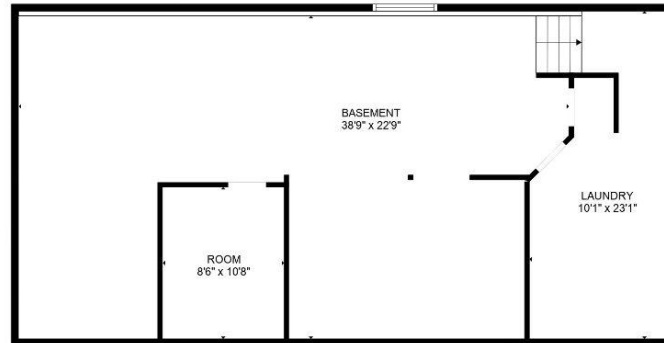

BeloitAuction.com  
David Allen - (608) 333-4586

8122 W High Street  
Orfordville, WI 53576

GROSS INTERNAL AREA  
MAIN LEVEL: 1130 sq ft, LOWER LEVEL: 1062 sq ft  
GARAGE: 756 sq ft (excluded)  
TOTAL: 2192 sq ft  
SIZES AND DIMENSIONS ARE APPROXIMATE, ACTUAL MAY VARY.