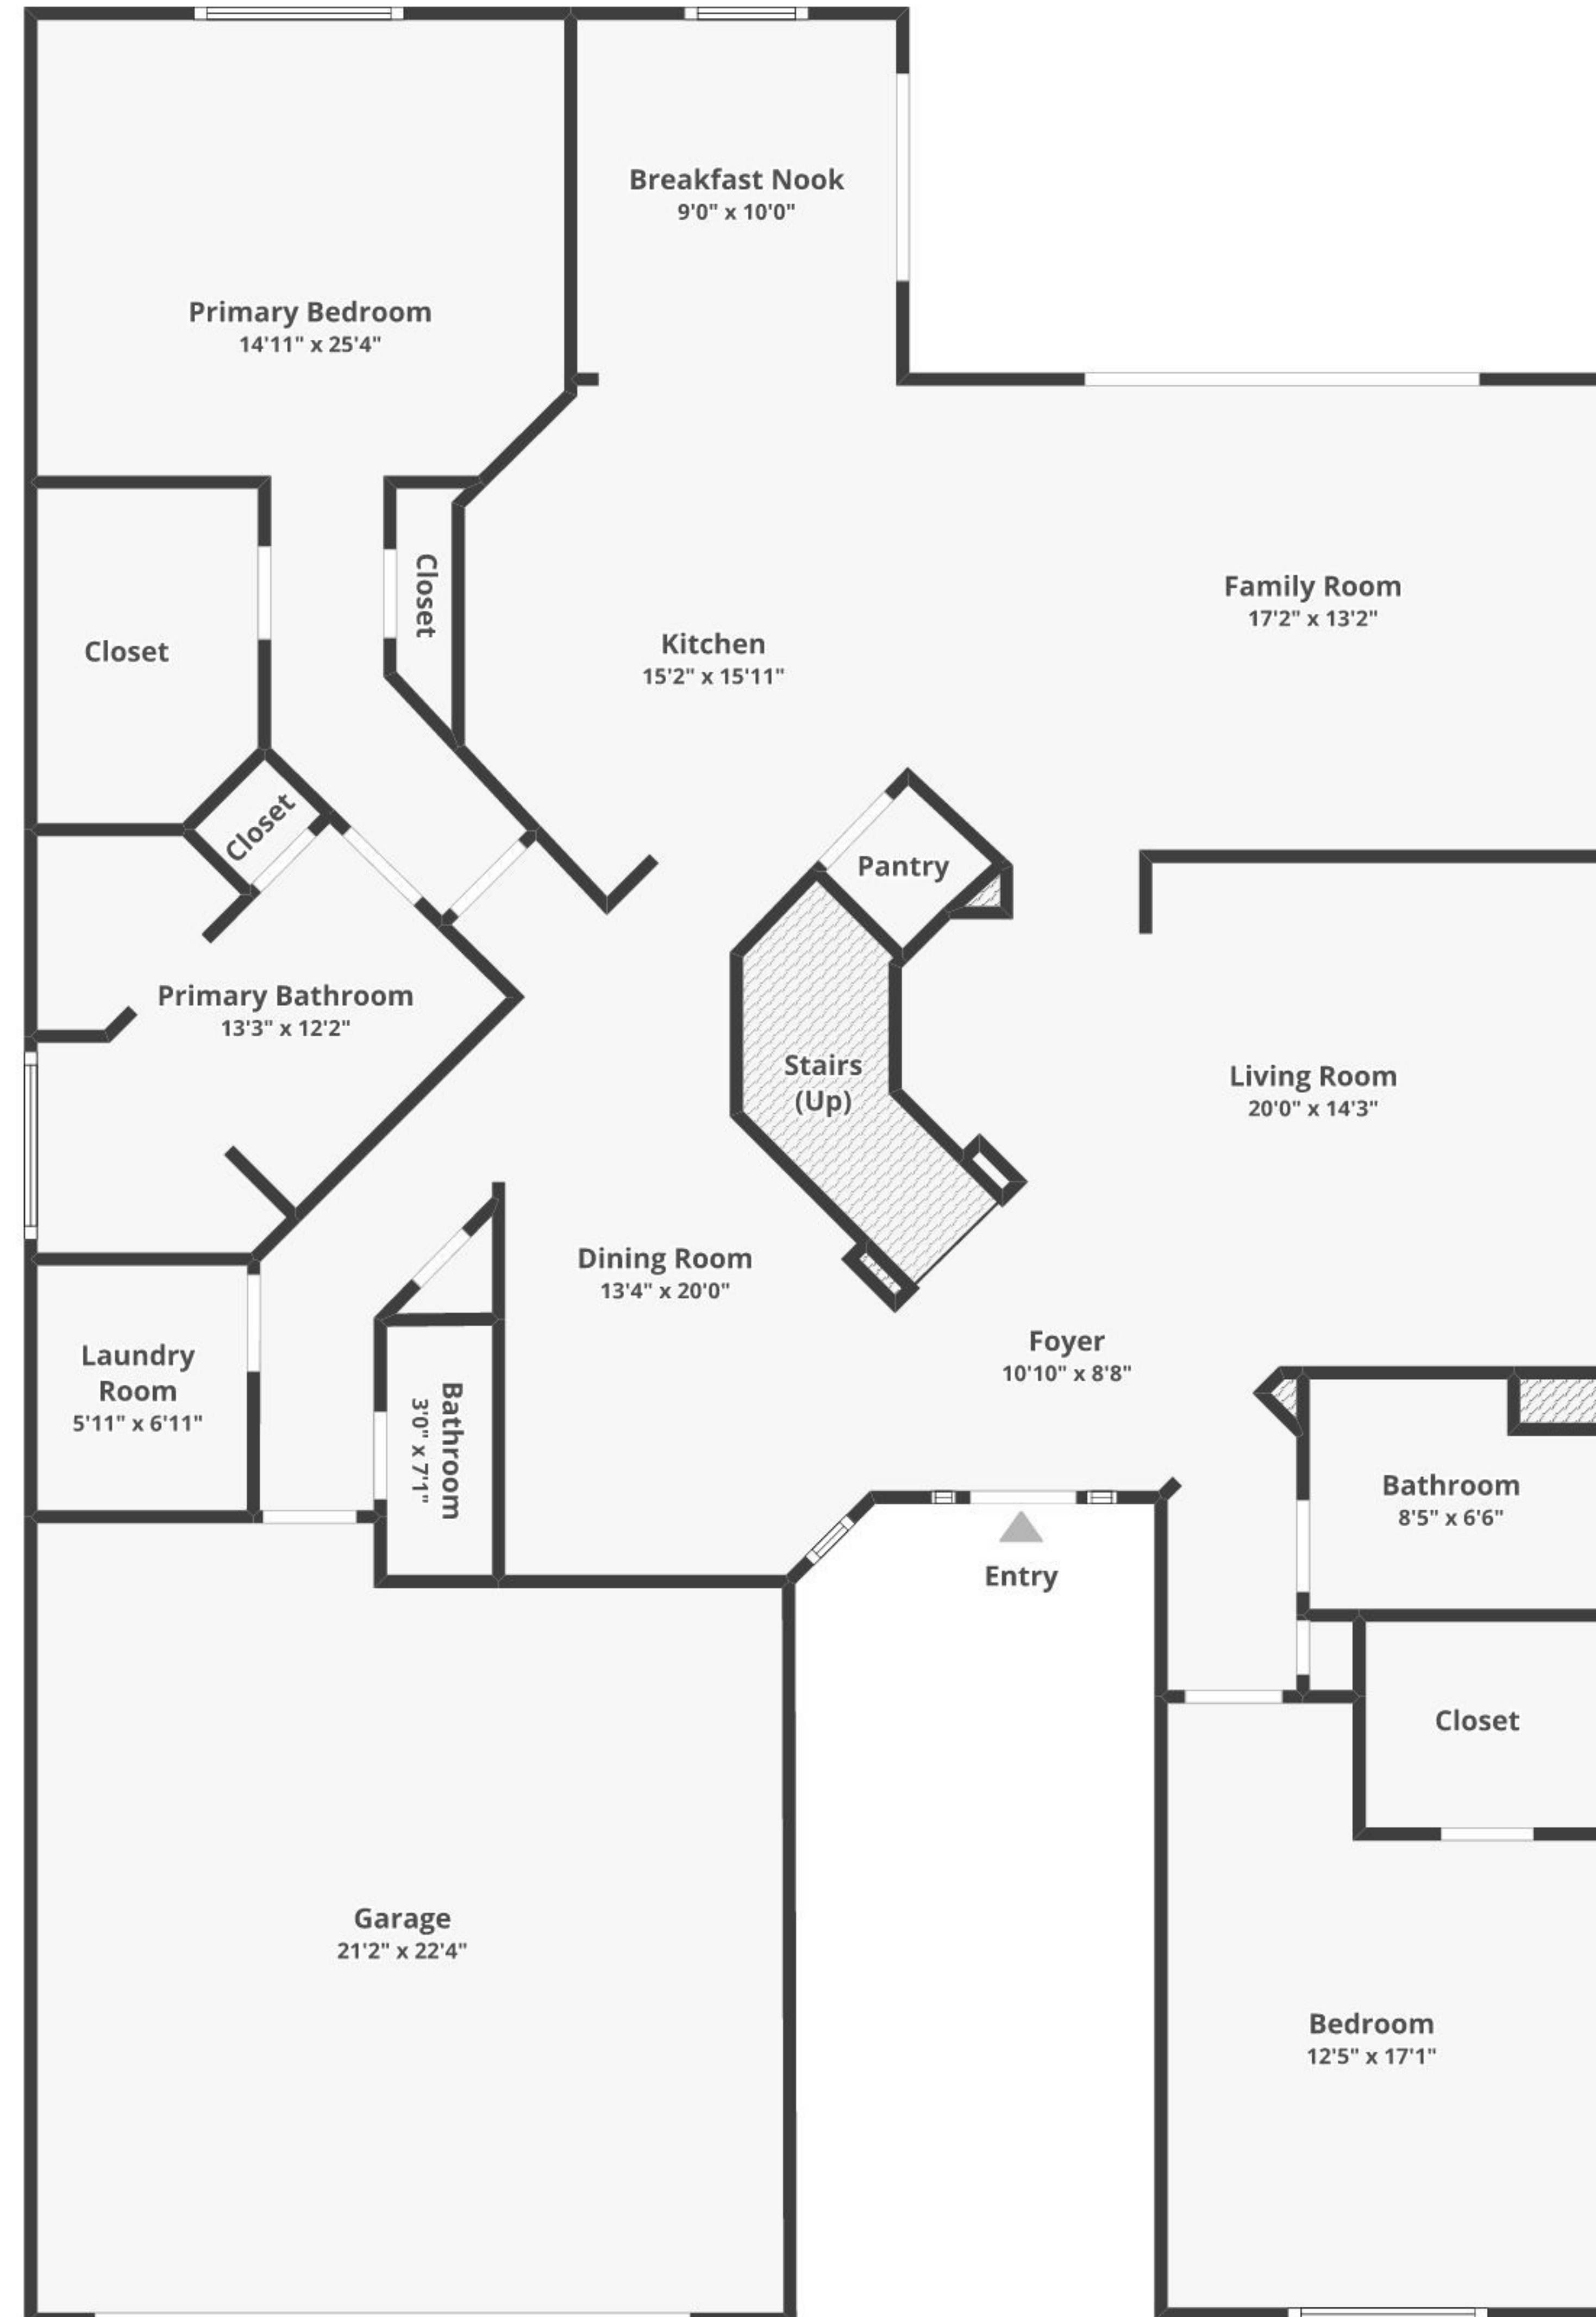

FLOOR 1

FLOOR 2

3571 Maple Ridge Loop Kissimmee, FL 34741

Floor 1

Floor plans/tour cannot be used for building or design purposes. Sizes and dimensions are approximate.