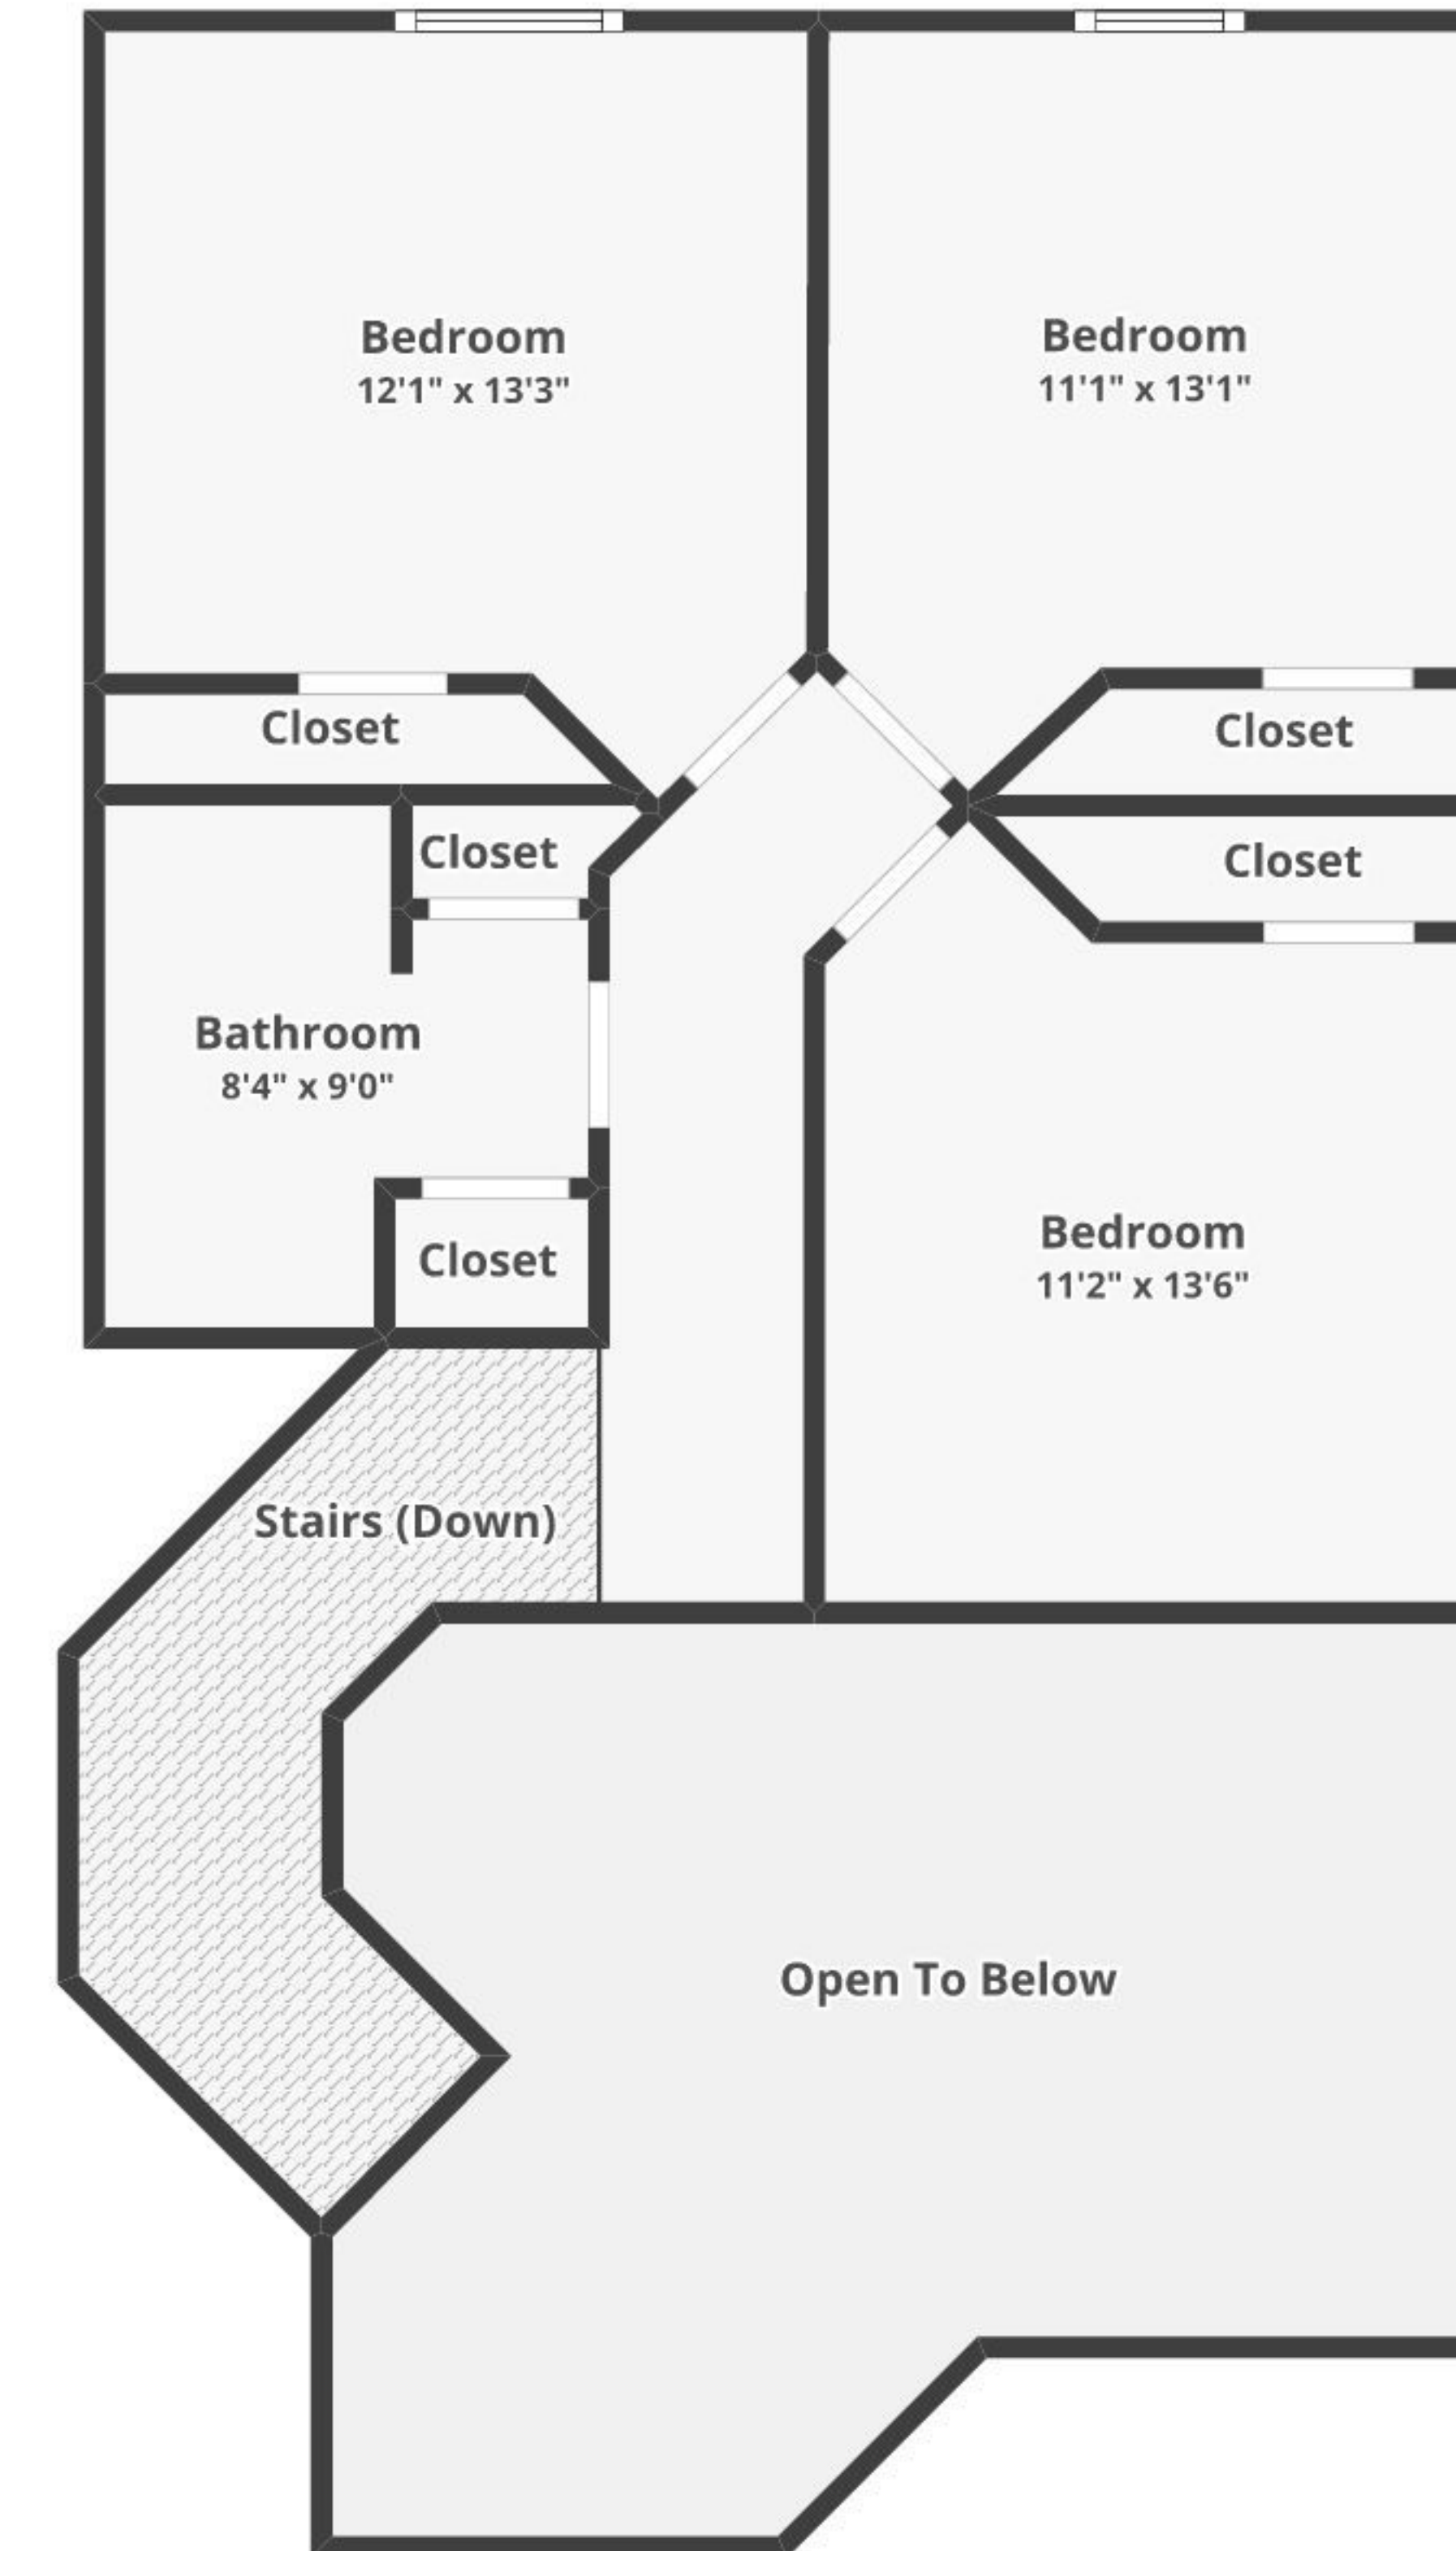

FLOOR 1

FLOOR 2

3571 Maple Ridge Loop Kissimmee, FL 34741

Floor 1

Floor plans/tour cannot be used for building or design purposes. Sizes and dimensions are approximate.