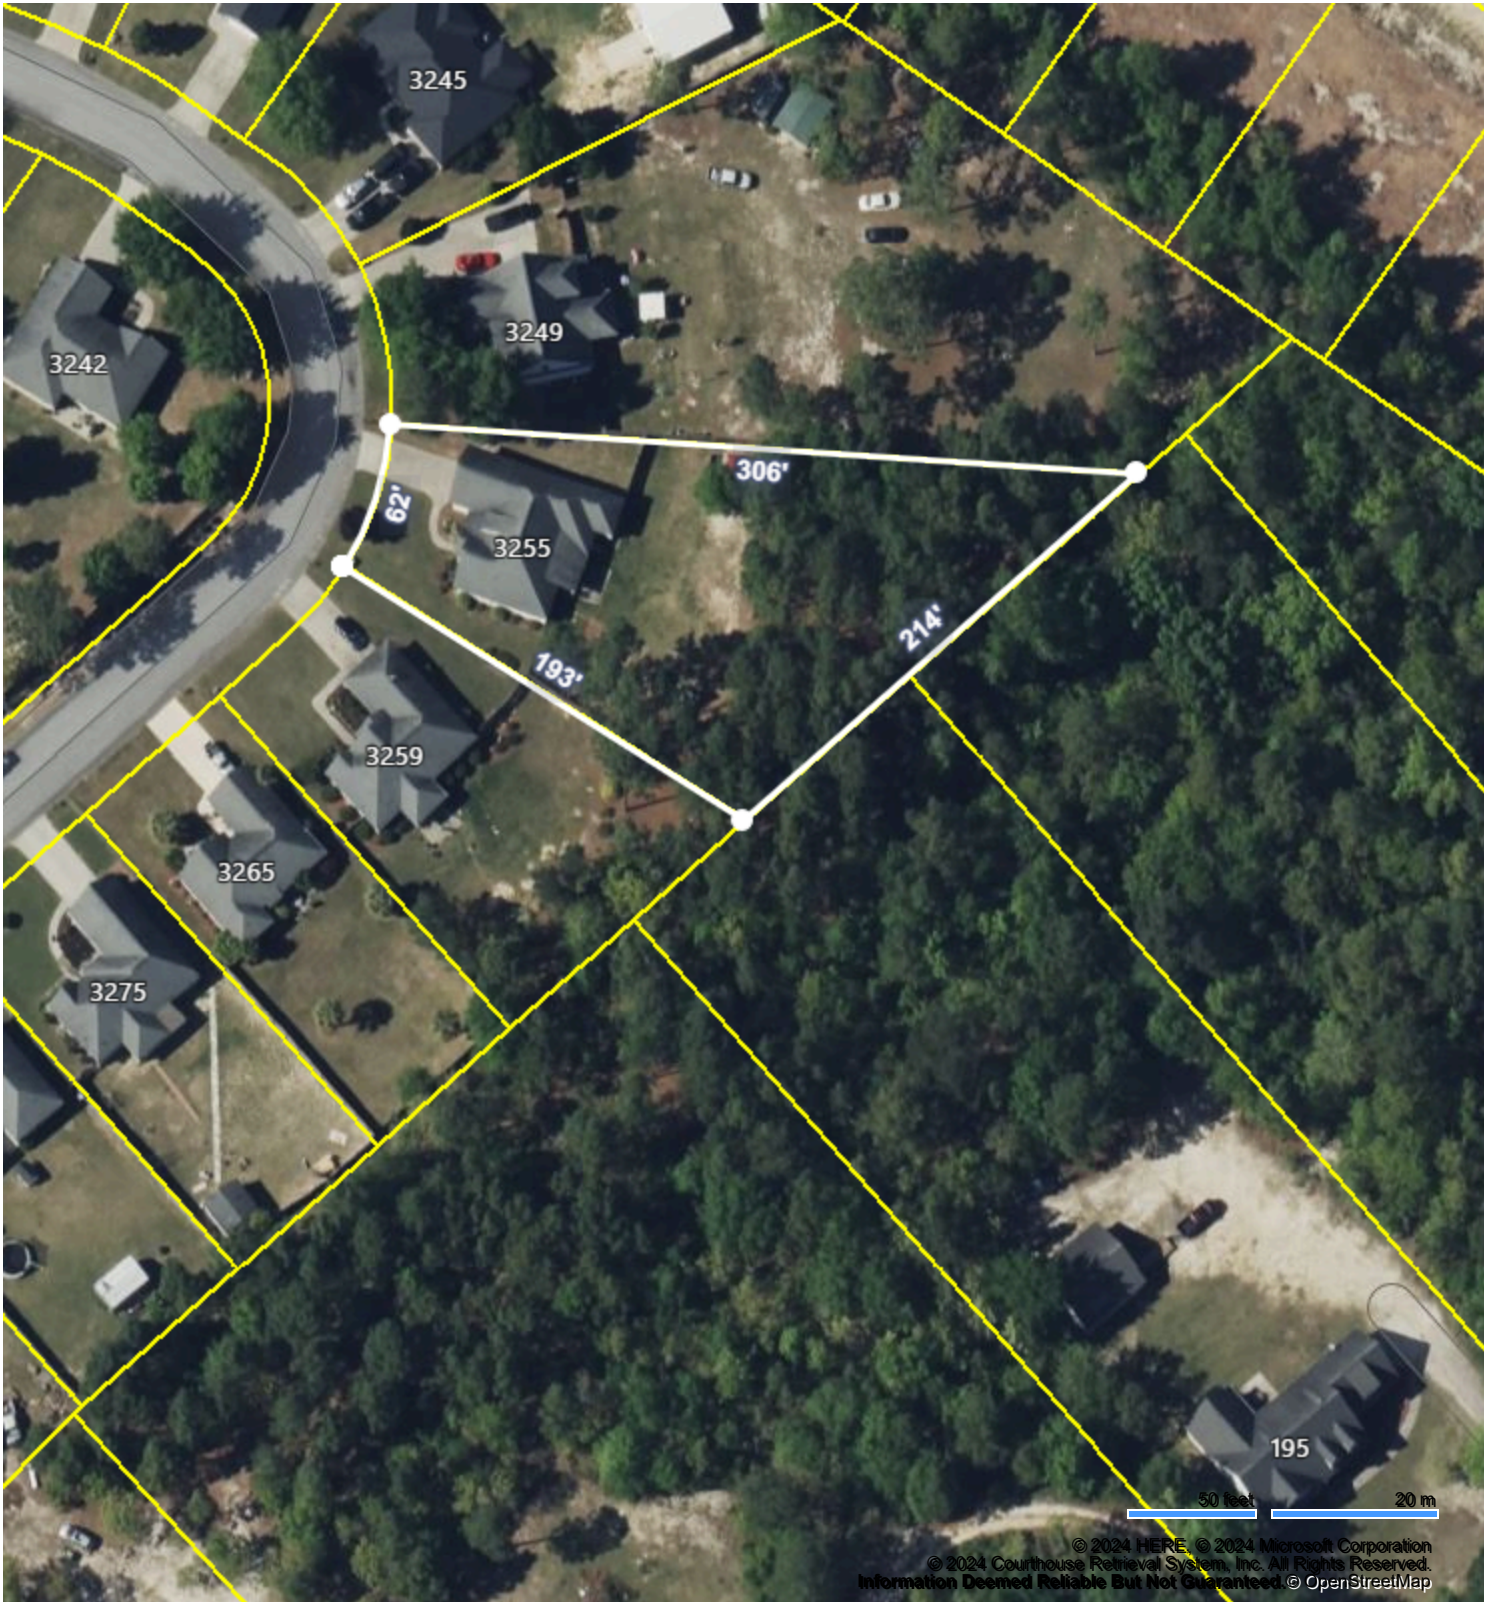

Map for Parcel Address: 3255 Camden Way Graniteville, SC 29829-3780 Parcel ID: 035-20-08-021

© 2024 Courthouse Retrieval System, Inc. All Rights Reserved.
Information Deemed Reliable But Not Guaranteed.