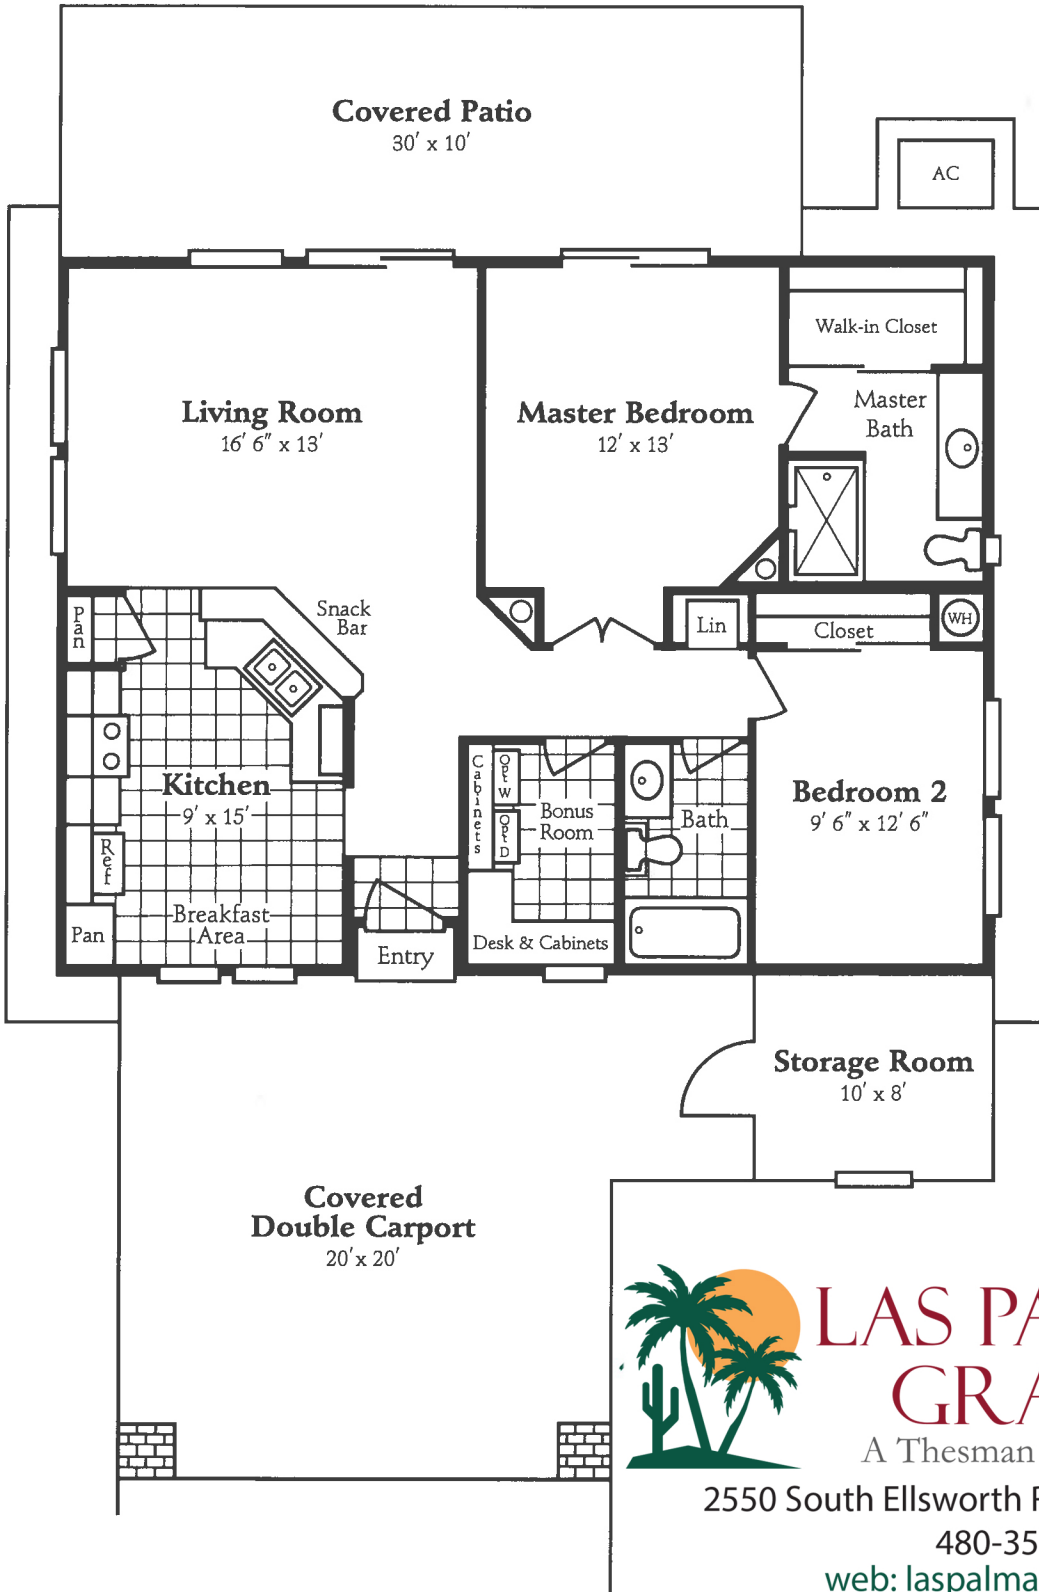

VENTURE Plan 1100 – Deluxe

Home	1100 sq.ft.
Covered Patio	300 sq.ft.
Storage	80 sq.ft.
Total (approx.)	1480 sq.ft.

2 Bedroom, 2 Bath, Bonus Room, 2-Car Carport

LAS PALMAS GRAND

A Thesman Community

2550 South Ellsworth Road Mesa, AZ 85209