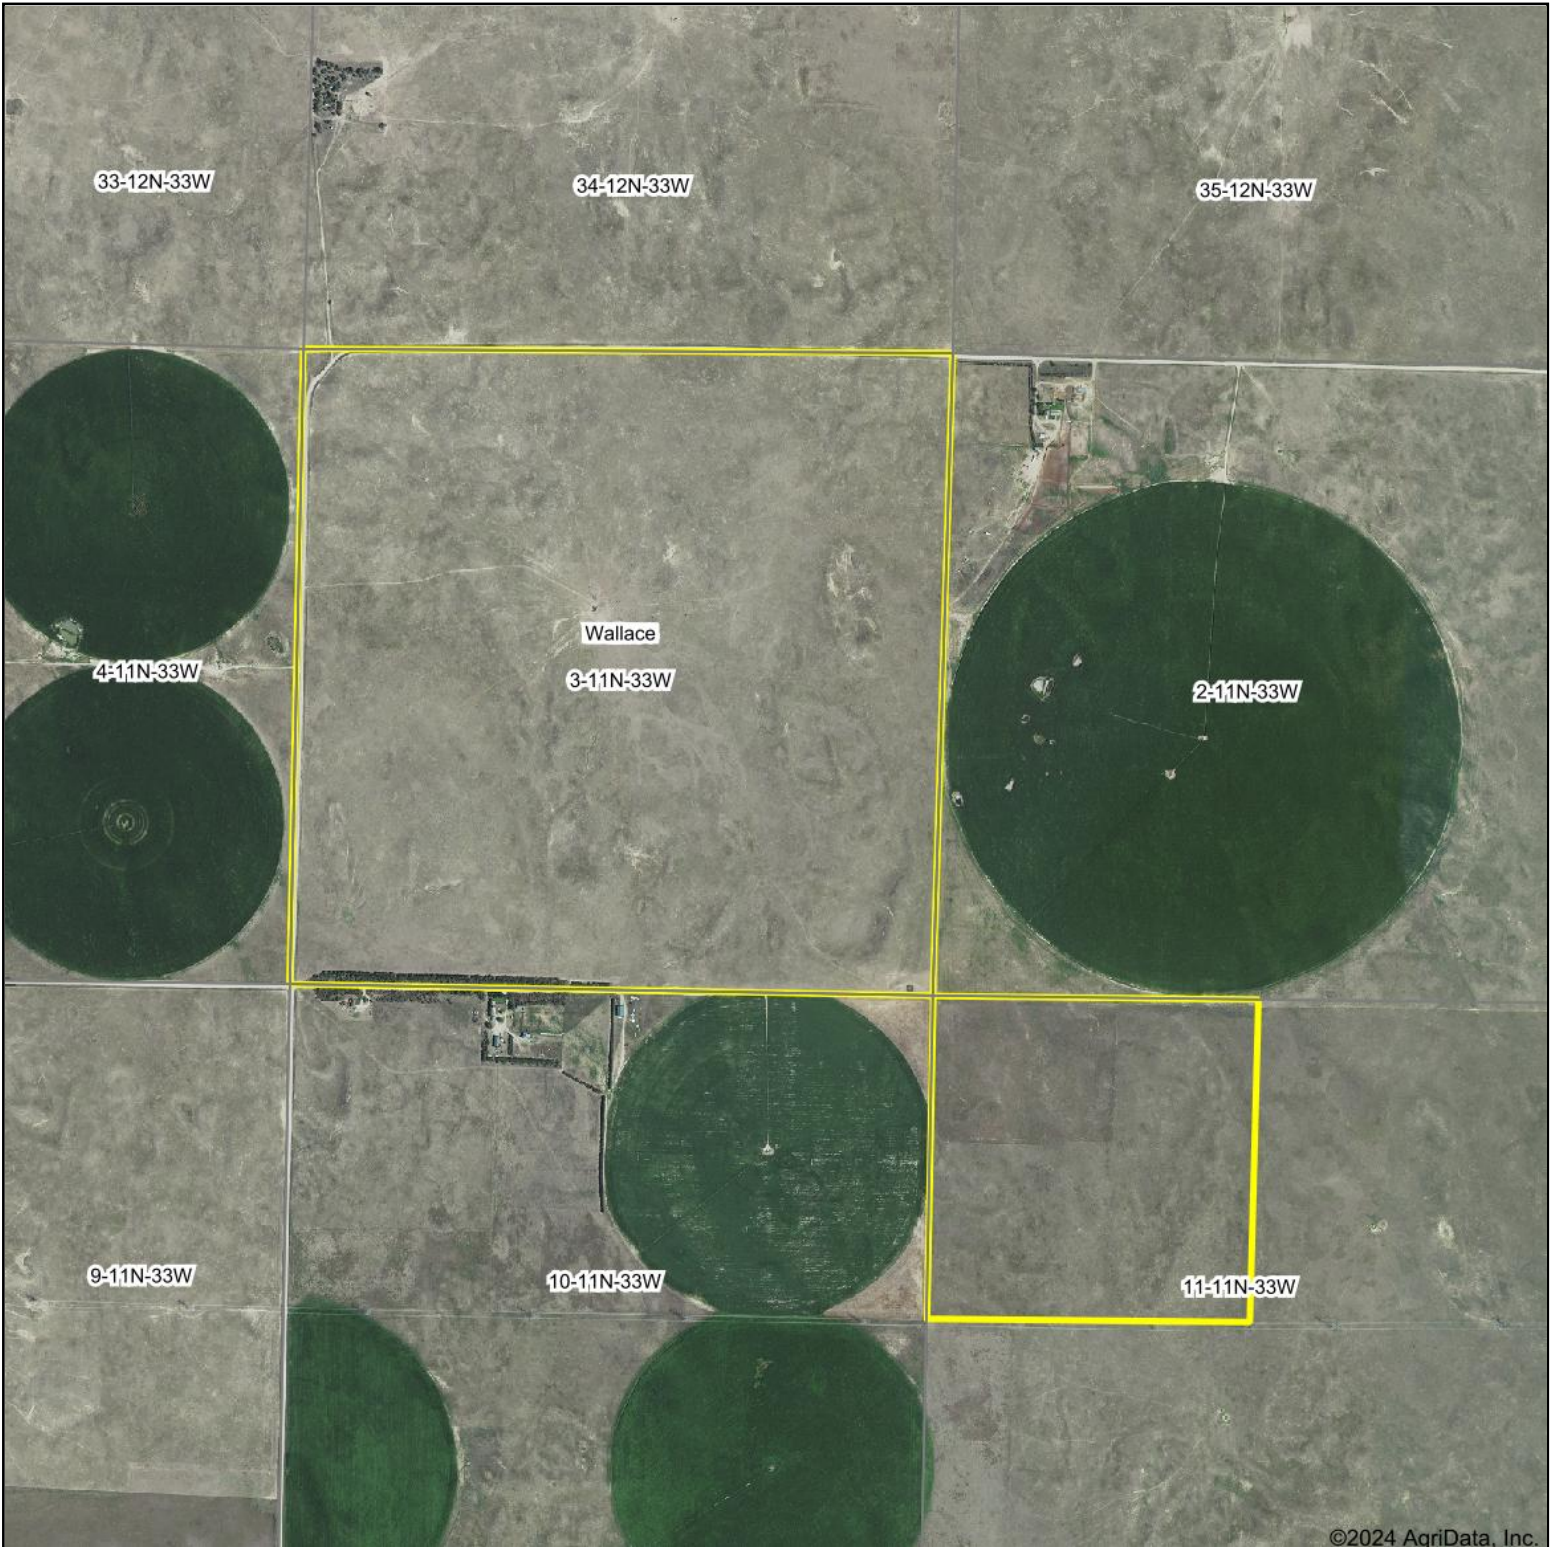

Aerial Map

©2024 AgriData, Inc.

Boundary Center: 40° 56' 58.48, -101° 3' 44.53

3-11N-33W
Lincoln County
Nebraska

Maps Provided By:

CUSTOMIZED ONLINE MAPPING
© AgriData, Inc. 2023 www.AgriDataInc.com

10/16/2024