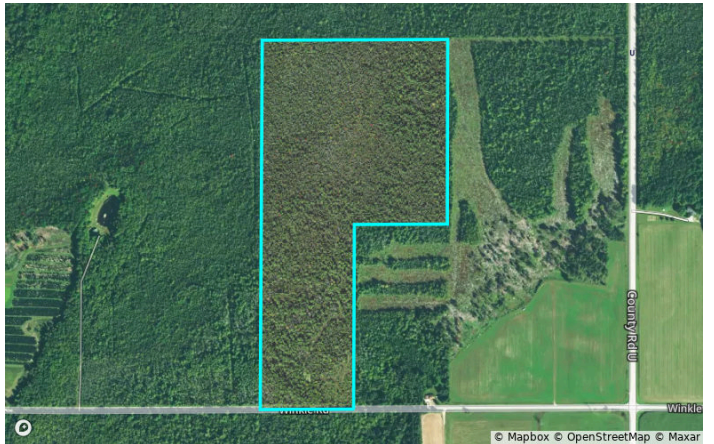

Overview

Shawano, WI • Township: Herman • Location: 15-27N-14E

60.00 acres, 2 selections

Overview 60.00 acres, 2 selections

Shawano, WI • Township: Herman • Location: 15-27N-14E

Type: Parcel

Acres
20.00

Parcel ID Number
024154300000

Shawano, WI • Township: Herman • Location: 15-27N-14E

Type: Parcel

Acres
40.00

Parcel ID Number
024154200000

Soils

Shawano, WI • Township: Herman • Location: 15-27N-14E

60.00 acres, 2 selections

Code	Soil Description	Acres	% of Field	Non-IRR Class	IRR Class	NCCPI
● Sdi	Seelyville muck, interdrumlin, 0 to 2 percent slopes	58.7	97.5%	6w	—	7.9
● Rc	Roscommon mucky loamy sand, 0 to 2 percent slopes	1.5	2.5%	6w	—	32.3

Historical Imagery

Shawano, WI • Township: Herman • Location: 15-27N-14E

60.00 acres, 2 selections

2022

2020

2018

2017

2015