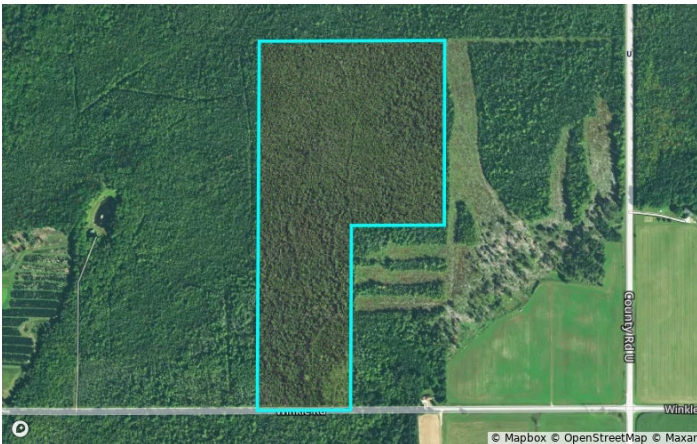

Overview

Shawano, WI • Township: Herman • Location: 15-27N-14E

60.00 acres, 2 selections

Overview 60.00 acres, 2 selections

Shawano, WI • Township: Herman • Location: 15-27N-14E

Type: Parcel

Acres
20.00

Parcel ID Number
024154300000

Shawano, WI • Township: Herman • Location: 15-27N-14E

Type: Parcel

Acres
40.00

Parcel ID Number
024154200000

Soils

Shawano, WI • Township: Herman • Location: 15-27N-14E

60.00 acres, 2 selections

Code	Soil Description	Acres	% of Field	Non-IRR Class	IRR Class	NCCPI
● Sdi	Seelyville muck, interdrumlin, 0 to 2 percent slopes	58.7	97.5%	6w	—	7.9
● Rc	Roscommon mucky loamy sand, 0 to 2 percent slopes	1.5	2.5%	6w	—	32.3

Historical Imagery

Shawano, WI • Township: Herman • Location: 15-27N-14E

60.00 acres, 2 selections

2022

2020

2018

2017

2015