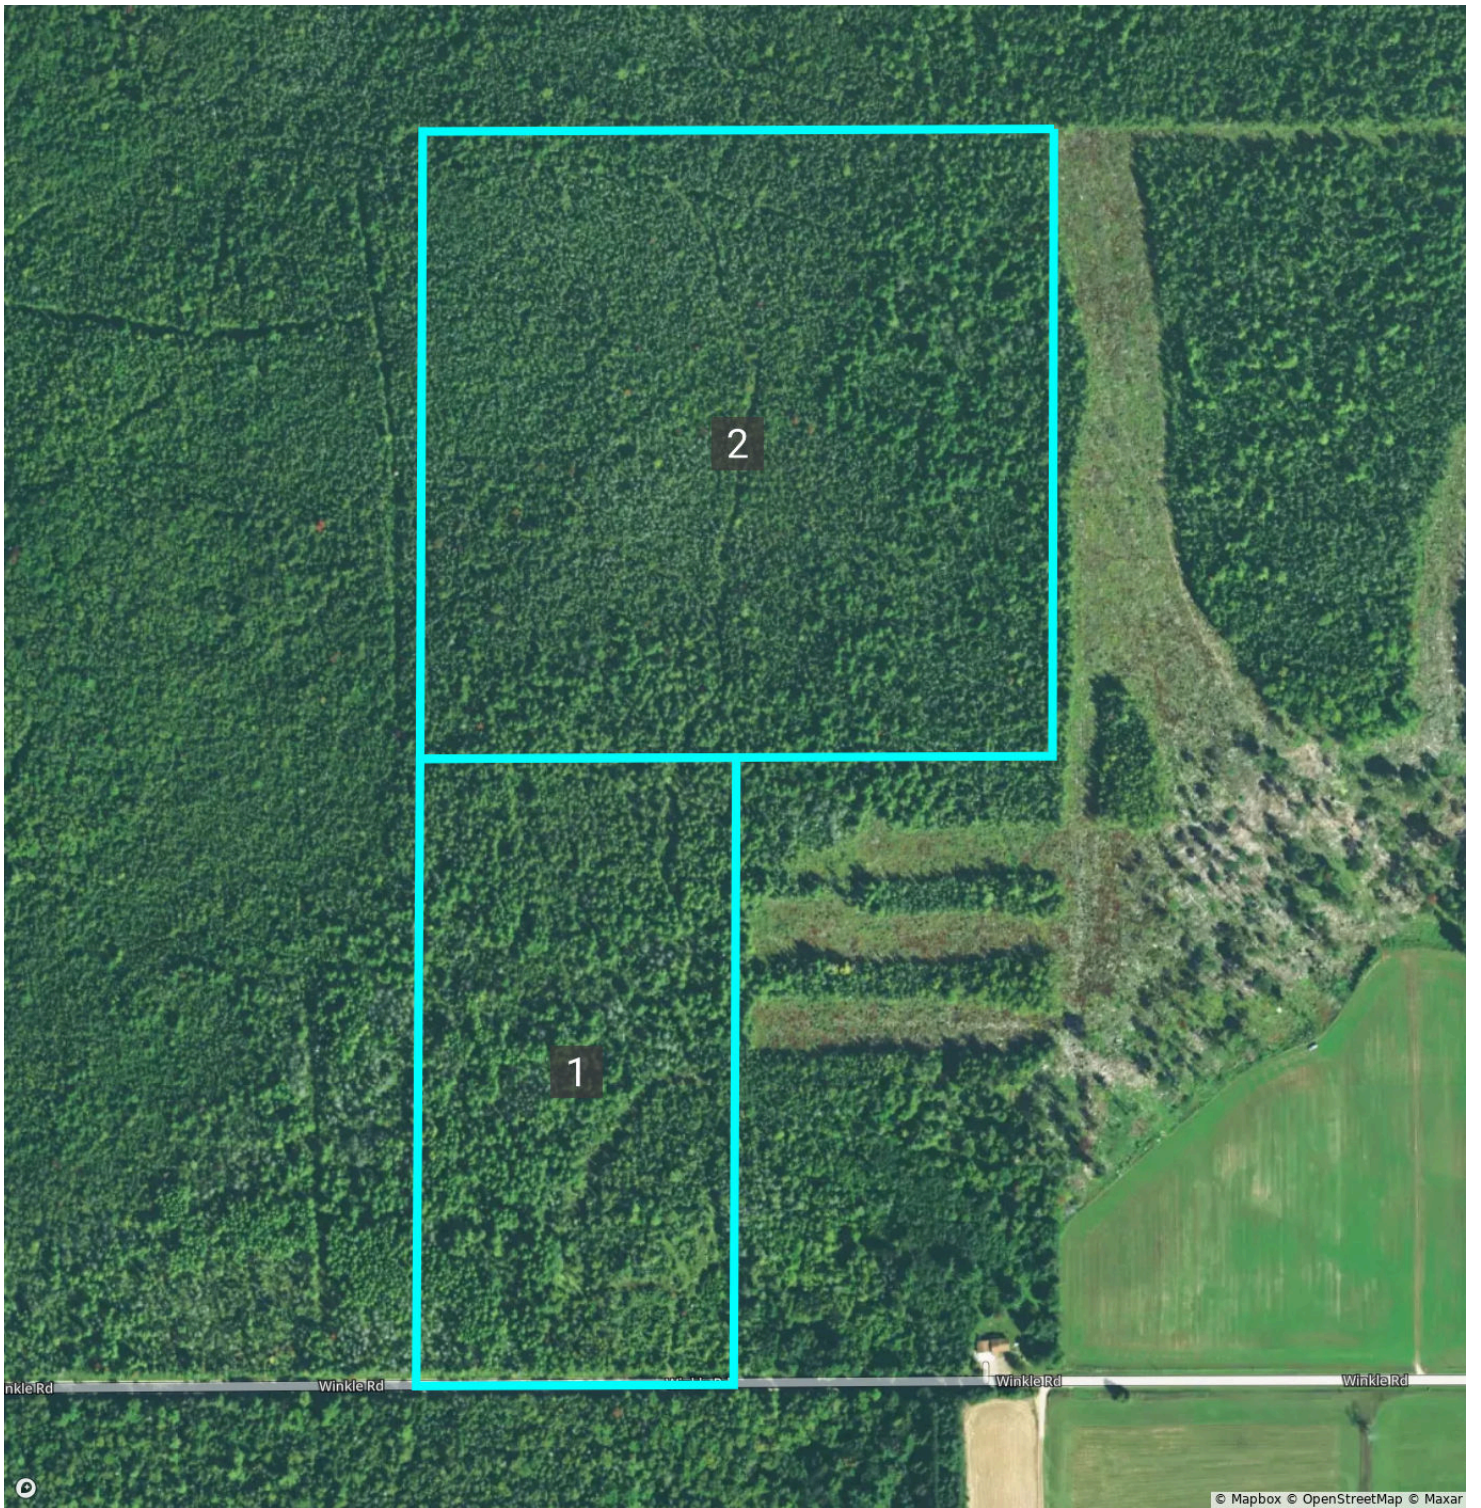

Overview

Shawano, WI • Township: Herman • Location: 15-27N-14E

60.00 acres, 2 selections

Overview 60.00 acres, 2 selections

Shawano, WI • Township: Herman • Location: 15-27N-14E

Type: Parcel

Acres
20.00

Parcel ID Number
024154300000

Shawano, WI • Township: Herman • Location: 15-27N-14E

Type: Parcel

Acres
40.00

Parcel ID Number
024154200000

Soils

Shawano, WI • Township: Herman • Location: 15-27N-14E

60.00 acres, 2 selections

Code	Soil Description	Acres	% of Field	Non-IRR Class	IRR Class	NCCPI
● Sdi	Seelyville muck, interdrumlin, 0 to 2 percent slopes	58.7	97.5%	6w	—	7.9
● Rc	Roscommon mucky loamy sand, 0 to 2 percent slopes	1.5	2.5%	6w	—	32.3

Historical Imagery

Shawano, WI • Township: Herman • Location: 15-27N-14E

60.00 acres, 2 selections

2022

2020

2018

2017

2015