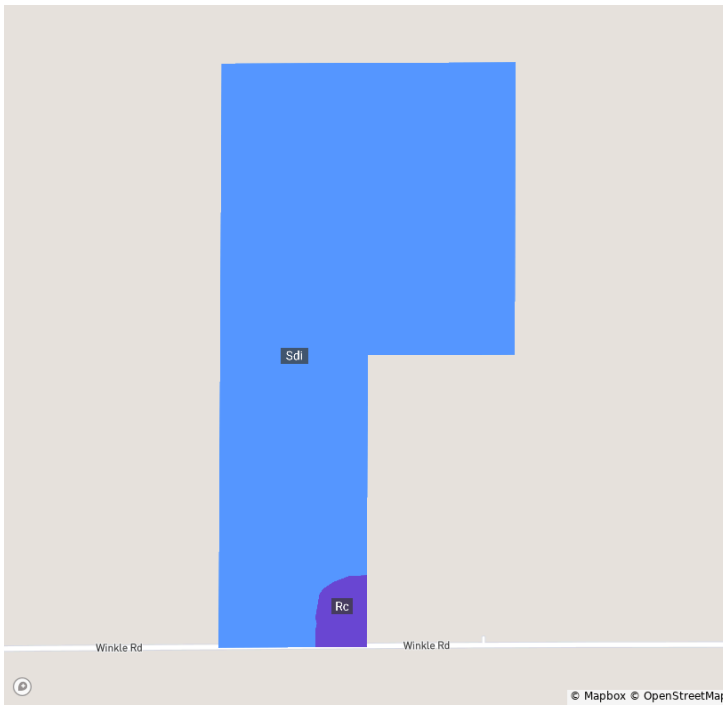

Overview

Shawano, WI • Township: Herman • Location: 15-27N-14E

60.00 acres, 2 selections

Overview 60.00 acres, 2 selections

Shawano, WI • Township: Herman • Location: 15-27N-14E

Type: Parcel

Acres
20.00

Parcel ID Number
024154300000

Shawano, WI • Township: Herman • Location: 15-27N-14E

Type: Parcel

Acres
40.00

Parcel ID Number
024154200000

Soils

Shawano, WI • Township: Herman • Location: 15-27N-14E

60.00 acres, 2 selections

Code	Soil Description	Acres	% of Field	Non-IRR Class	IRR Class	NCCPI
● Sdi	Seelyville muck, interdrumlin, 0 to 2 percent slopes	58.7	97.5%	6w	—	7.9
● Rc	Roscommon mucky loamy sand, 0 to 2 percent slopes	1.5	2.5%	6w	—	32.3

Historical Imagery

Shawano, WI • Township: Herman • Location: 15-27N-14E

60.00 acres, 2 selections

2022

2020

2018

2017

2015