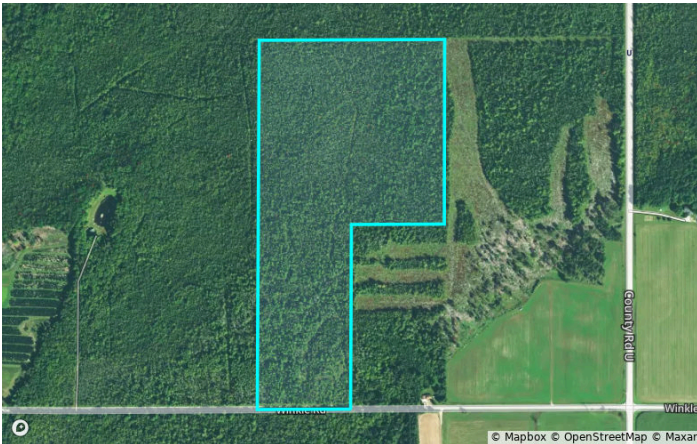

Overview

Shawano, WI • Township: Herman • Location: 15-27N-14E

60.00 acres, 2 selections

Overview 60.00 acres, 2 selections

Shawano, WI • Township: Herman • Location: 15-27N-14E

Type: Parcel

Acres
20.00

Parcel ID Number
024154300000

Shawano, WI • Township: Herman • Location: 15-27N-14E

Type: Parcel

Acres
40.00

Parcel ID Number
024154200000

Soils

Shawano, WI • Township: Herman • Location: 15-27N-14E

60.00 acres, 2 selections

Code	Soil Description	Acres	% of Field	Non-IRR Class	IRR Class	NCCPI
● Sdi	Seelyville muck, interdrumlin, 0 to 2 percent slopes	58.7	97.5%	6w	—	7.9
● Rc	Roscommon mucky loamy sand, 0 to 2 percent slopes	1.5	2.5%	6w	—	32.3

Historical Imagery

Shawano, WI • Township: Herman • Location: 15-27N-14E

60.00 acres, 2 selections

2022

2020

2018

2017

2015