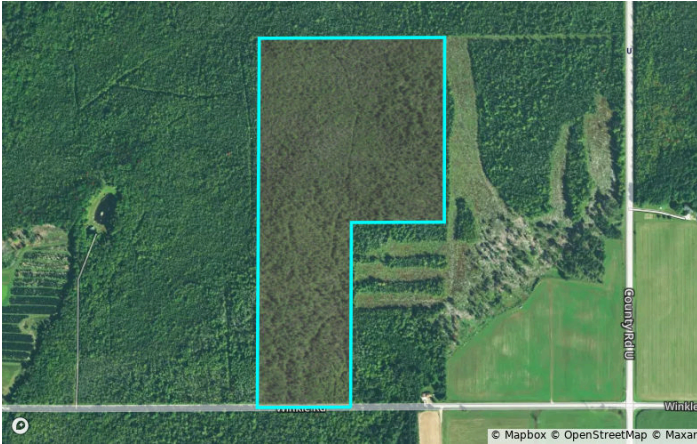

Overview

Shawano, WI • Township: Herman • Location: 15-27N-14E

60.00 acres, 2 selections

Overview 60.00 acres, 2 selections

Shawano, WI • Township: Herman • Location: 15-27N-14E

Type: Parcel

Acres
20.00

Parcel ID Number
024154300000

Shawano, WI • Township: Herman • Location: 15-27N-14E

Type: Parcel

Acres
40.00

Parcel ID Number
024154200000

Soils

Shawano, WI • Township: Herman • Location: 15-27N-14E

60.00 acres, 2 selections

Code	Soil Description	Acres	% of Field	Non-IRR Class	IRR Class	NCCPI
● Sdi	Seelyville muck, interdrumlin, 0 to 2 percent slopes	58.7	97.5%	6w	—	7.9
● Rc	Roscommon mucky loamy sand, 0 to 2 percent slopes	1.5	2.5%	6w	—	32.3

Historical Imagery

Shawano, WI • Township: Herman • Location: 15-27N-14E

60.00 acres, 2 selections

2022

2020

2018

2017

2015