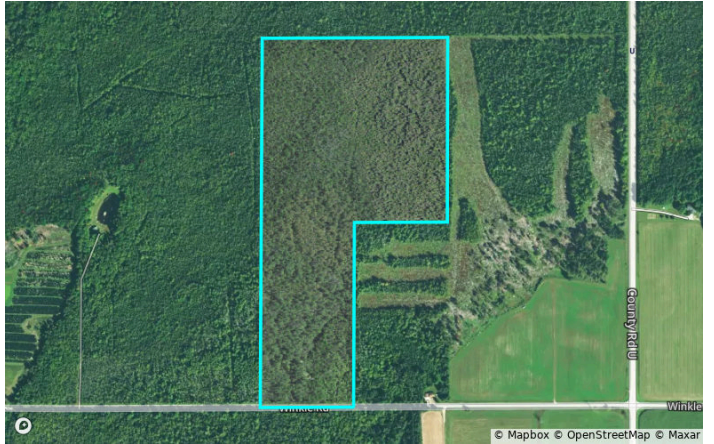

Overview

Shawano, WI • Township: Herman • Location: 15-27N-14E

60.00 acres, 2 selections

Overview 60.00 acres, 2 selections

Shawano, WI • Township: Herman • Location: 15-27N-14E

Type: Parcel

Acres
20.00

Parcel ID Number
024154300000

Shawano, WI • Township: Herman • Location: 15-27N-14E

Type: Parcel

Acres
40.00

Parcel ID Number
024154200000

Soils

Shawano, WI • Township: Herman • Location: 15-27N-14E

60.00 acres, 2 selections

Code	Soil Description	Acres	% of Field	Non-IRR Class	IRR Class	NCCPI
● Sdi	Seelyville muck, interdrumlin, 0 to 2 percent slopes	58.7	97.5%	6w	—	7.9
● Rc	Roscommon mucky loamy sand, 0 to 2 percent slopes	1.5	2.5%	6w	—	32.3

Historical Imagery

Shawano, WI • Township: Herman • Location: 15-27N-14E

60.00 acres, 2 selections

2022

2020

2018

2017

2015