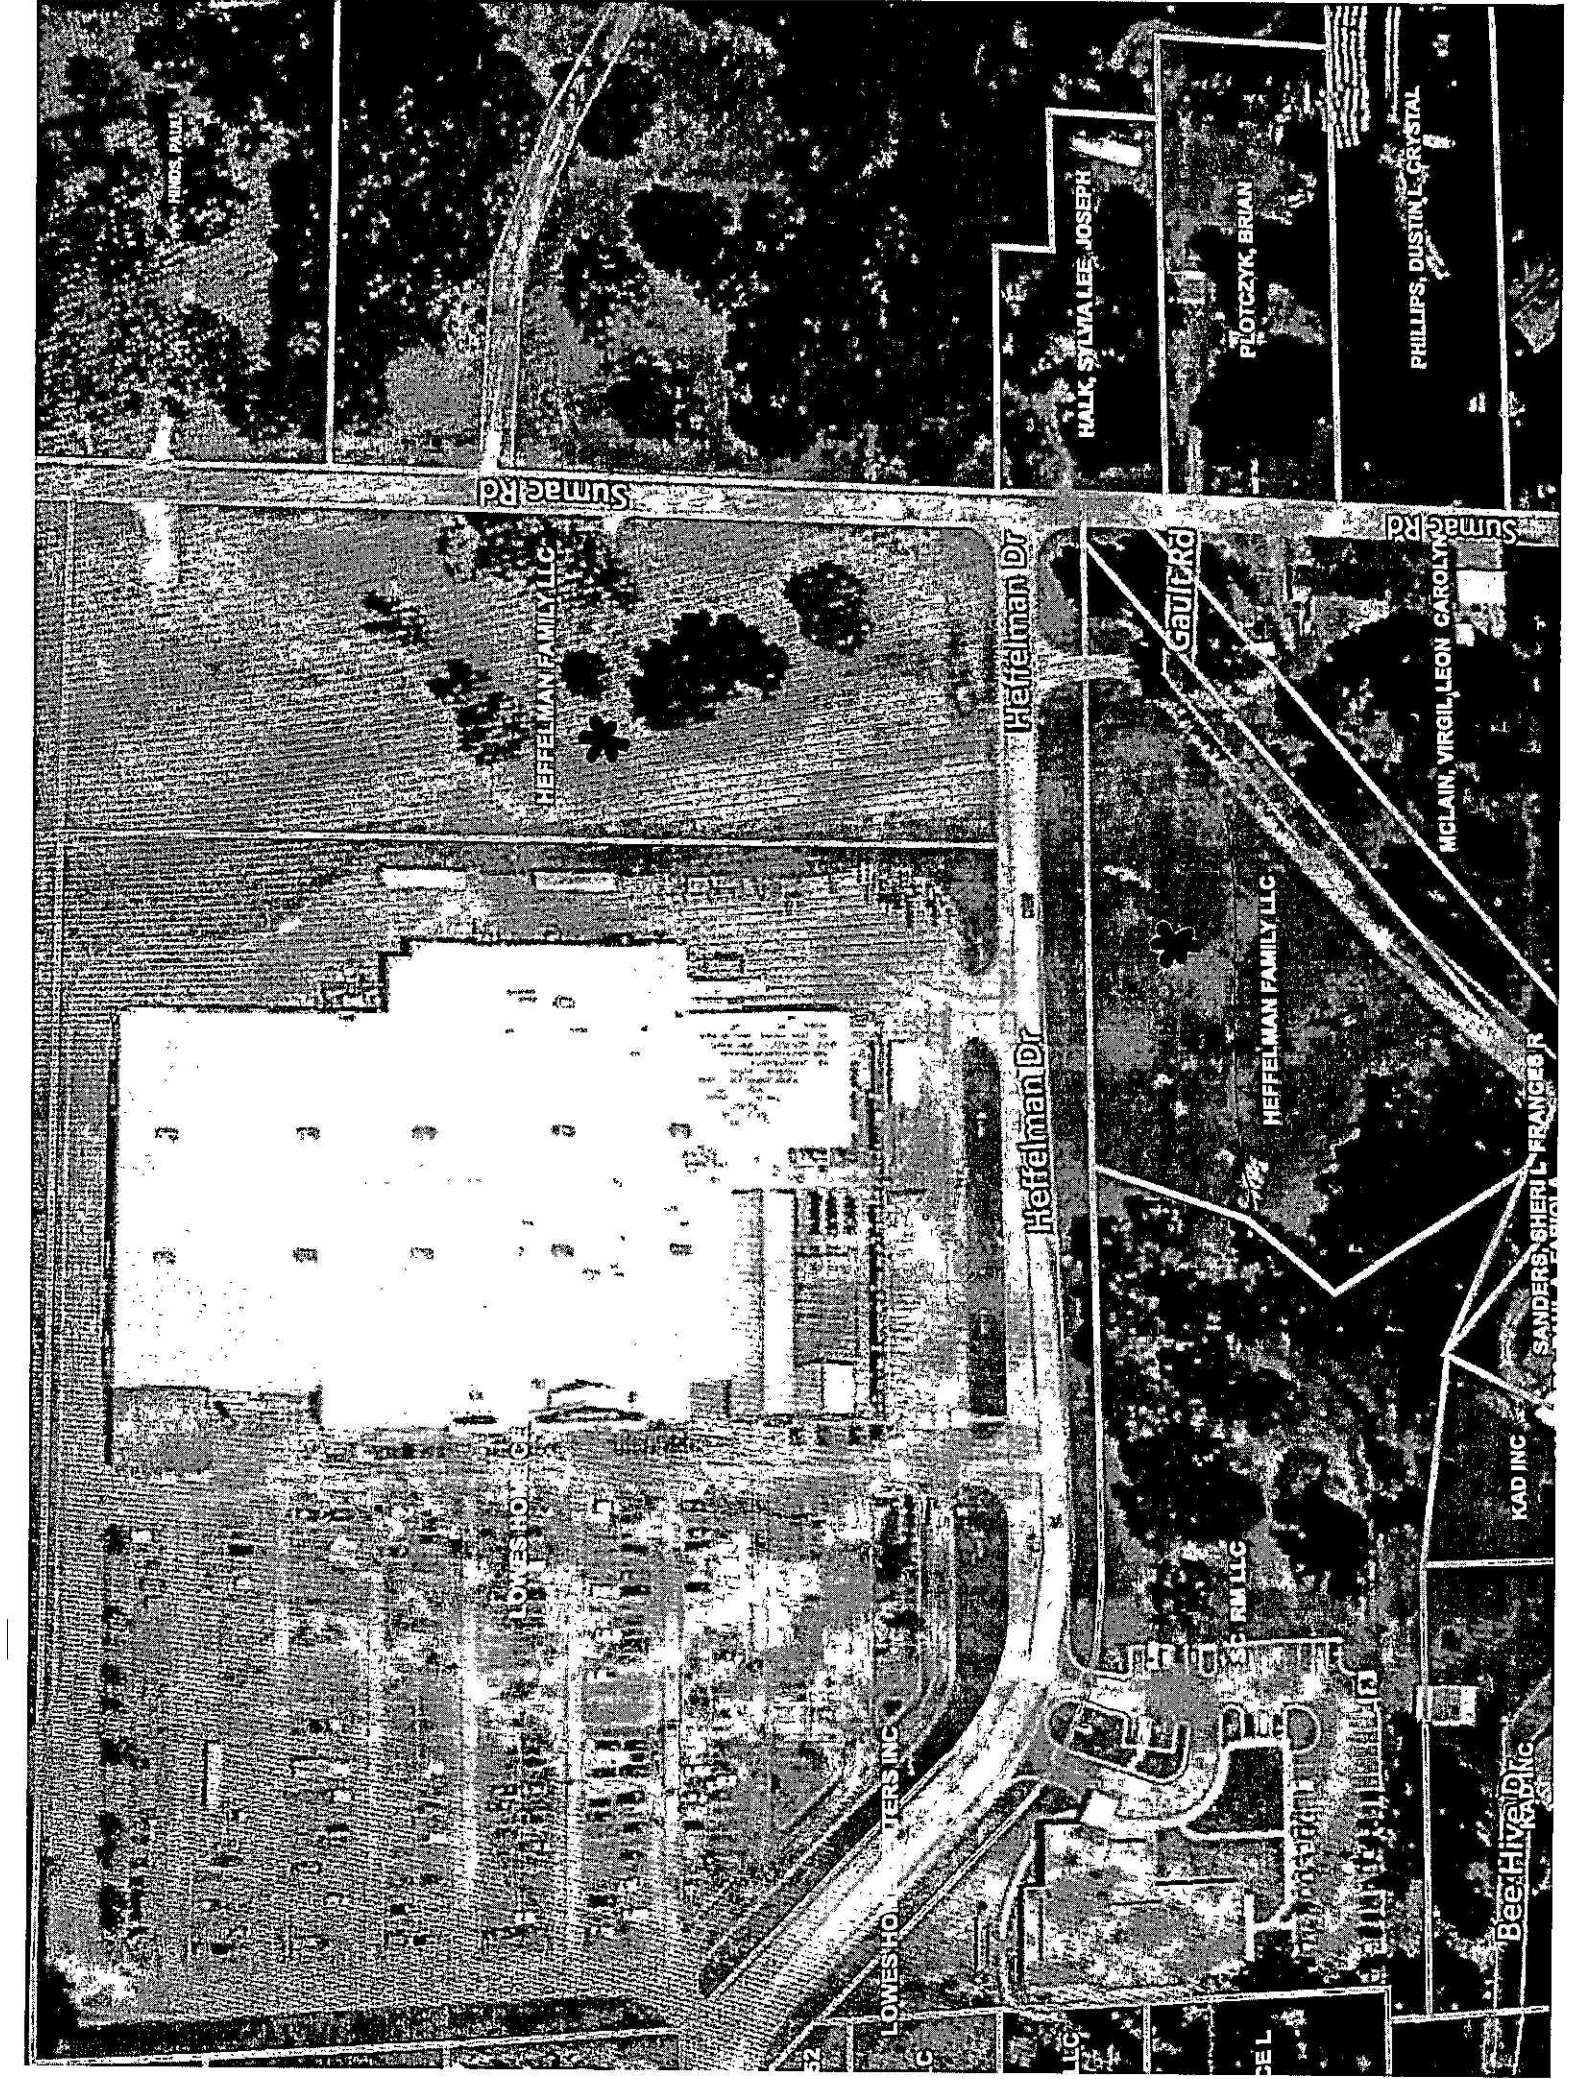

221.53'

25.00'

25.00' R/W DEDICATED WITH THIS PLAT

LOT 3

138,252 SQ. FT.

3.17 ACRES

SUMAC ROAD

N00°16'21"W

627.72'

N00°06'04"W 615.16'

N00°06'04"W 686.62'

N58°11'27"E

22.30'

200.69'

THOMAS PARK

HALK, SYLVIA LEE, JOSEPH