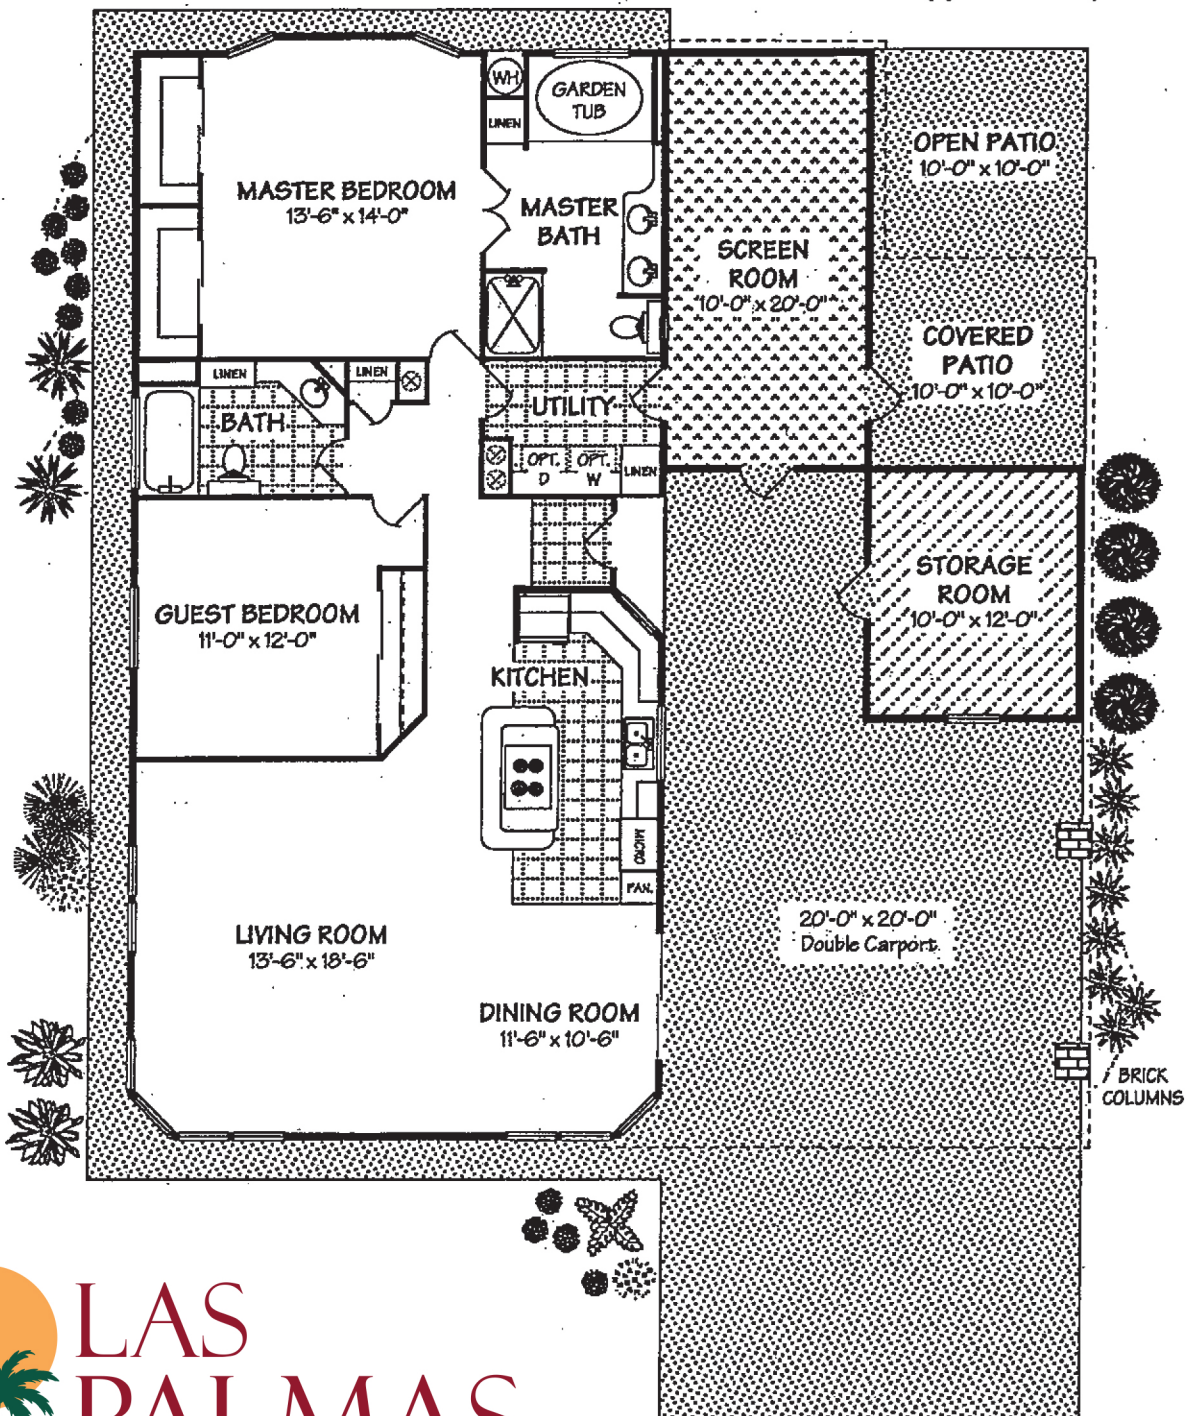

BEL AIR

Title Size: 26' x 56'
Living Environment

Home 26' x 52': 1,352 Sq. Ft.
 Screen Room: 200 Sq. Ft.
 Storage Room: 120 Sq. Ft.
 Approximately 1,672 Sq. Ft.

LAS PALMAS

A Thesman Community

215 N. Power Road Mesa, AZ 85205