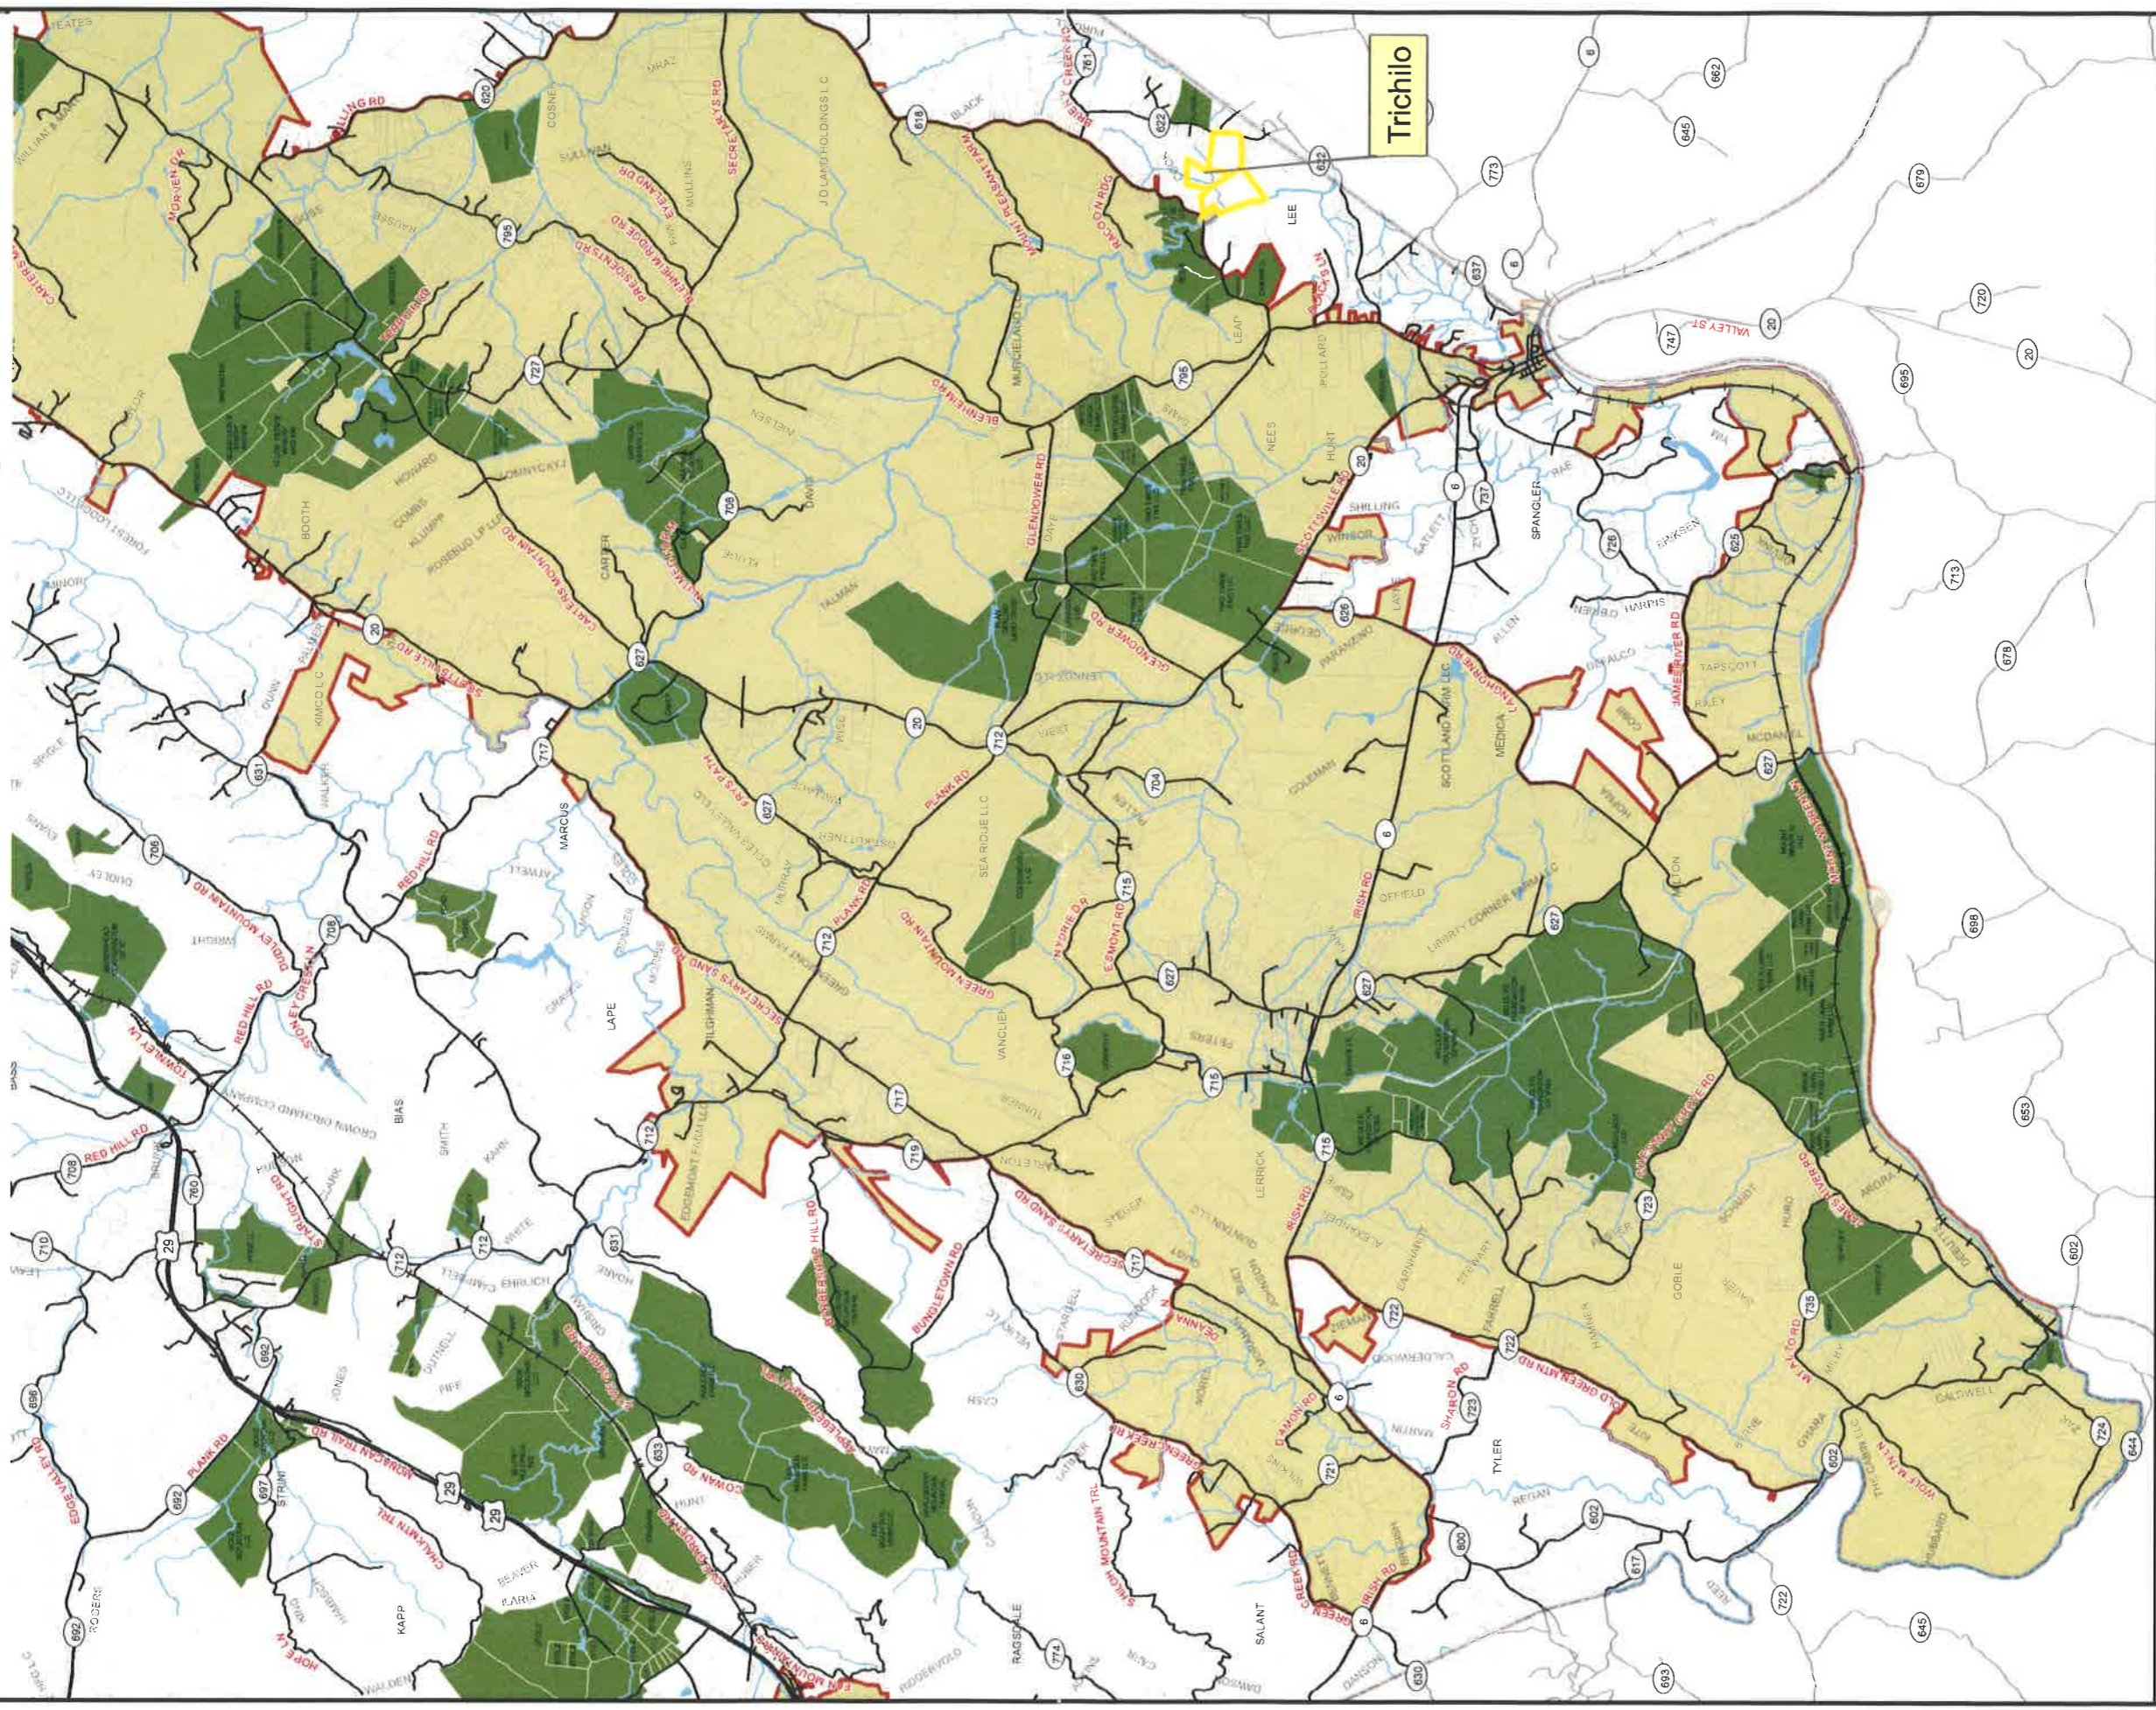

Protected Lands in Southern Albemarle County

S:/GIS_Share/Alb/southeast_alb

Conservation Easement
Historic District

01/09/03
The information contained in this parcel file is not to be construed or used as a "legal description." Parcel boundaries are believed to be accurate, but accuracy is not guaranteed. Any errors, omissions, or other questions regarding the parcel boundaries should be reported to the Albemarle County Real Estate Department.
Map created by PEC for presentation purposes only. Please do not reproduce this map for any reason, without express written permission from PEC.