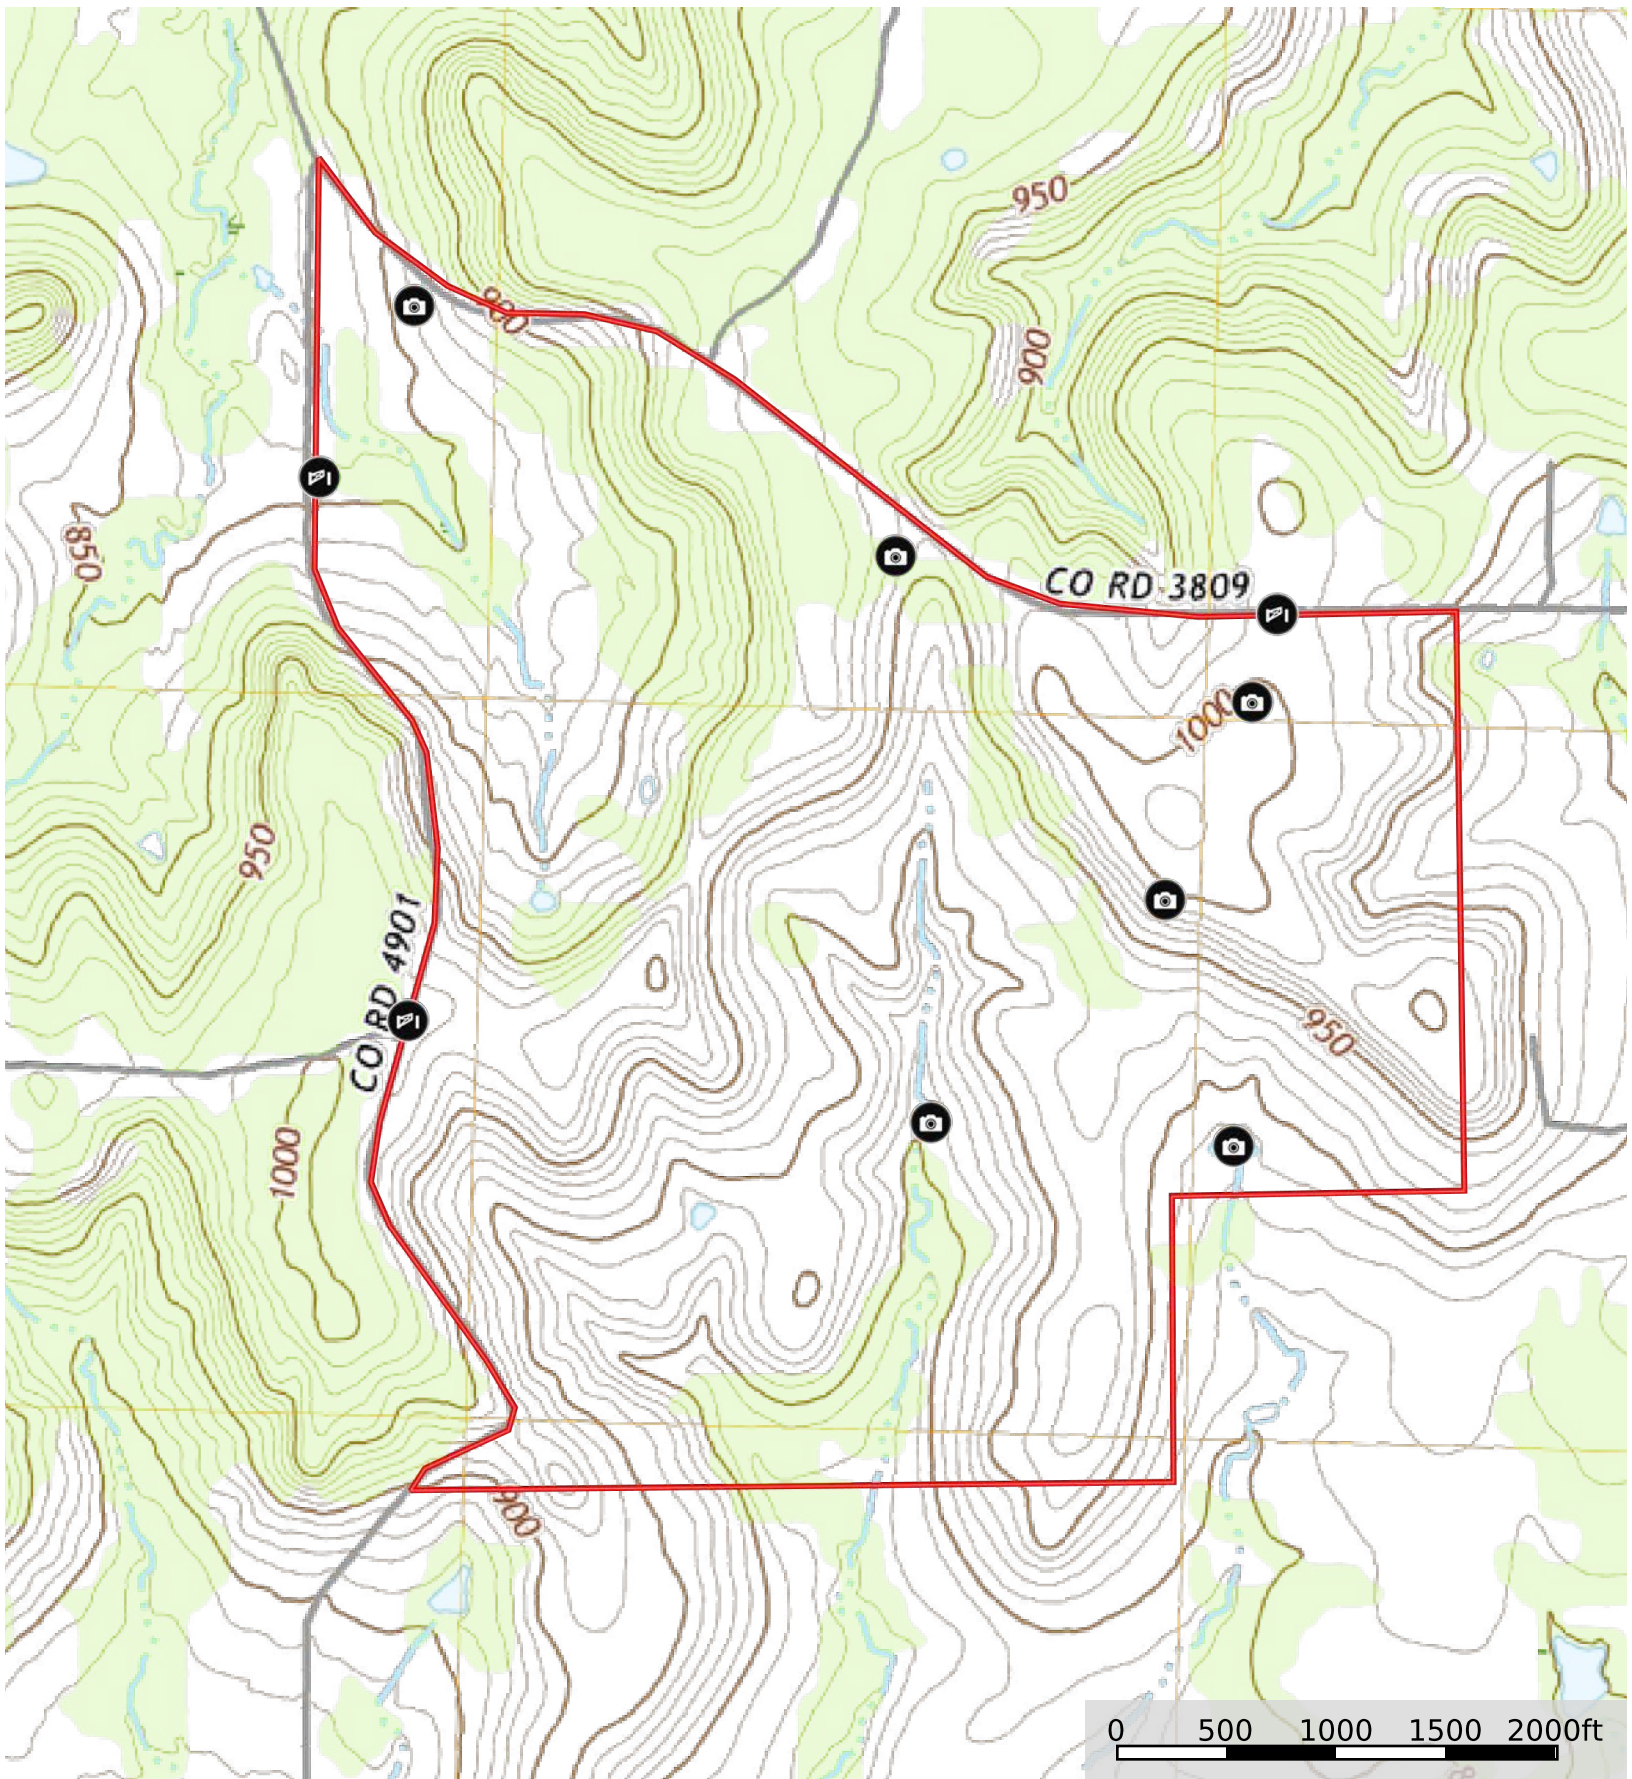

Boulanger 475 ac

Oklahoma, AC +/-

 Boundary

Boulangier 475 ac
Oklahoma, AC +/-

Boundary

Boulanger 475 ac Oklahoma, AC +/-

- Photo Point
- Gate
- Boundary

Boulanger 475 ac
Oklahoma, AC +/-

 Photo Point  Gate  Boundary

Boulanger 475 ac

Oklahoma, AC +/-

Photo Point Gate Boundary