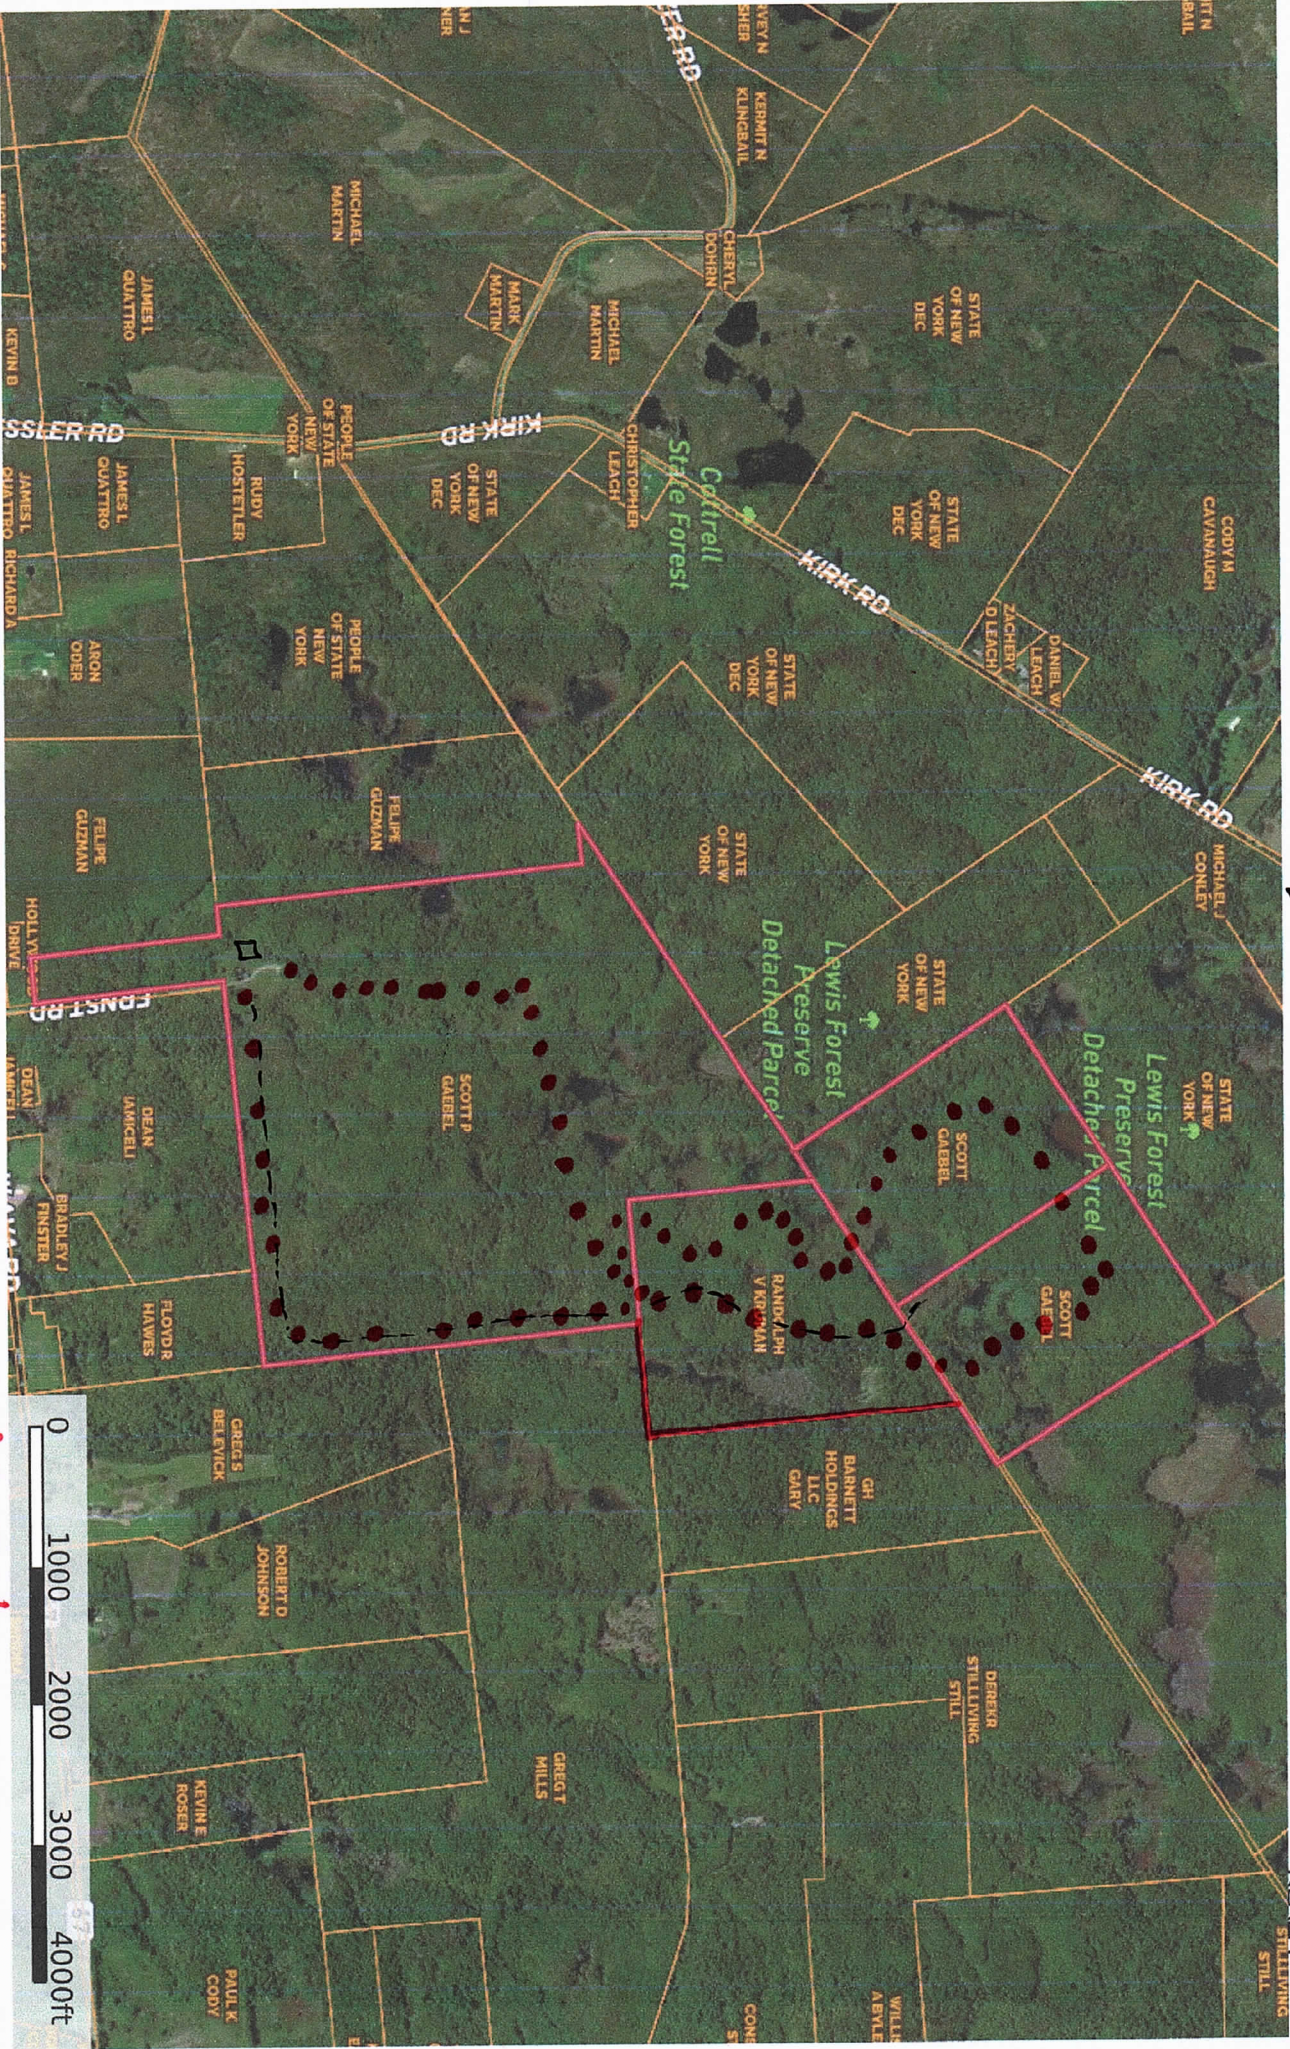

TOM & DEBBIE LEB...

Boundary

PATY WAKES DURING INSPECTION ON 11-25-24.