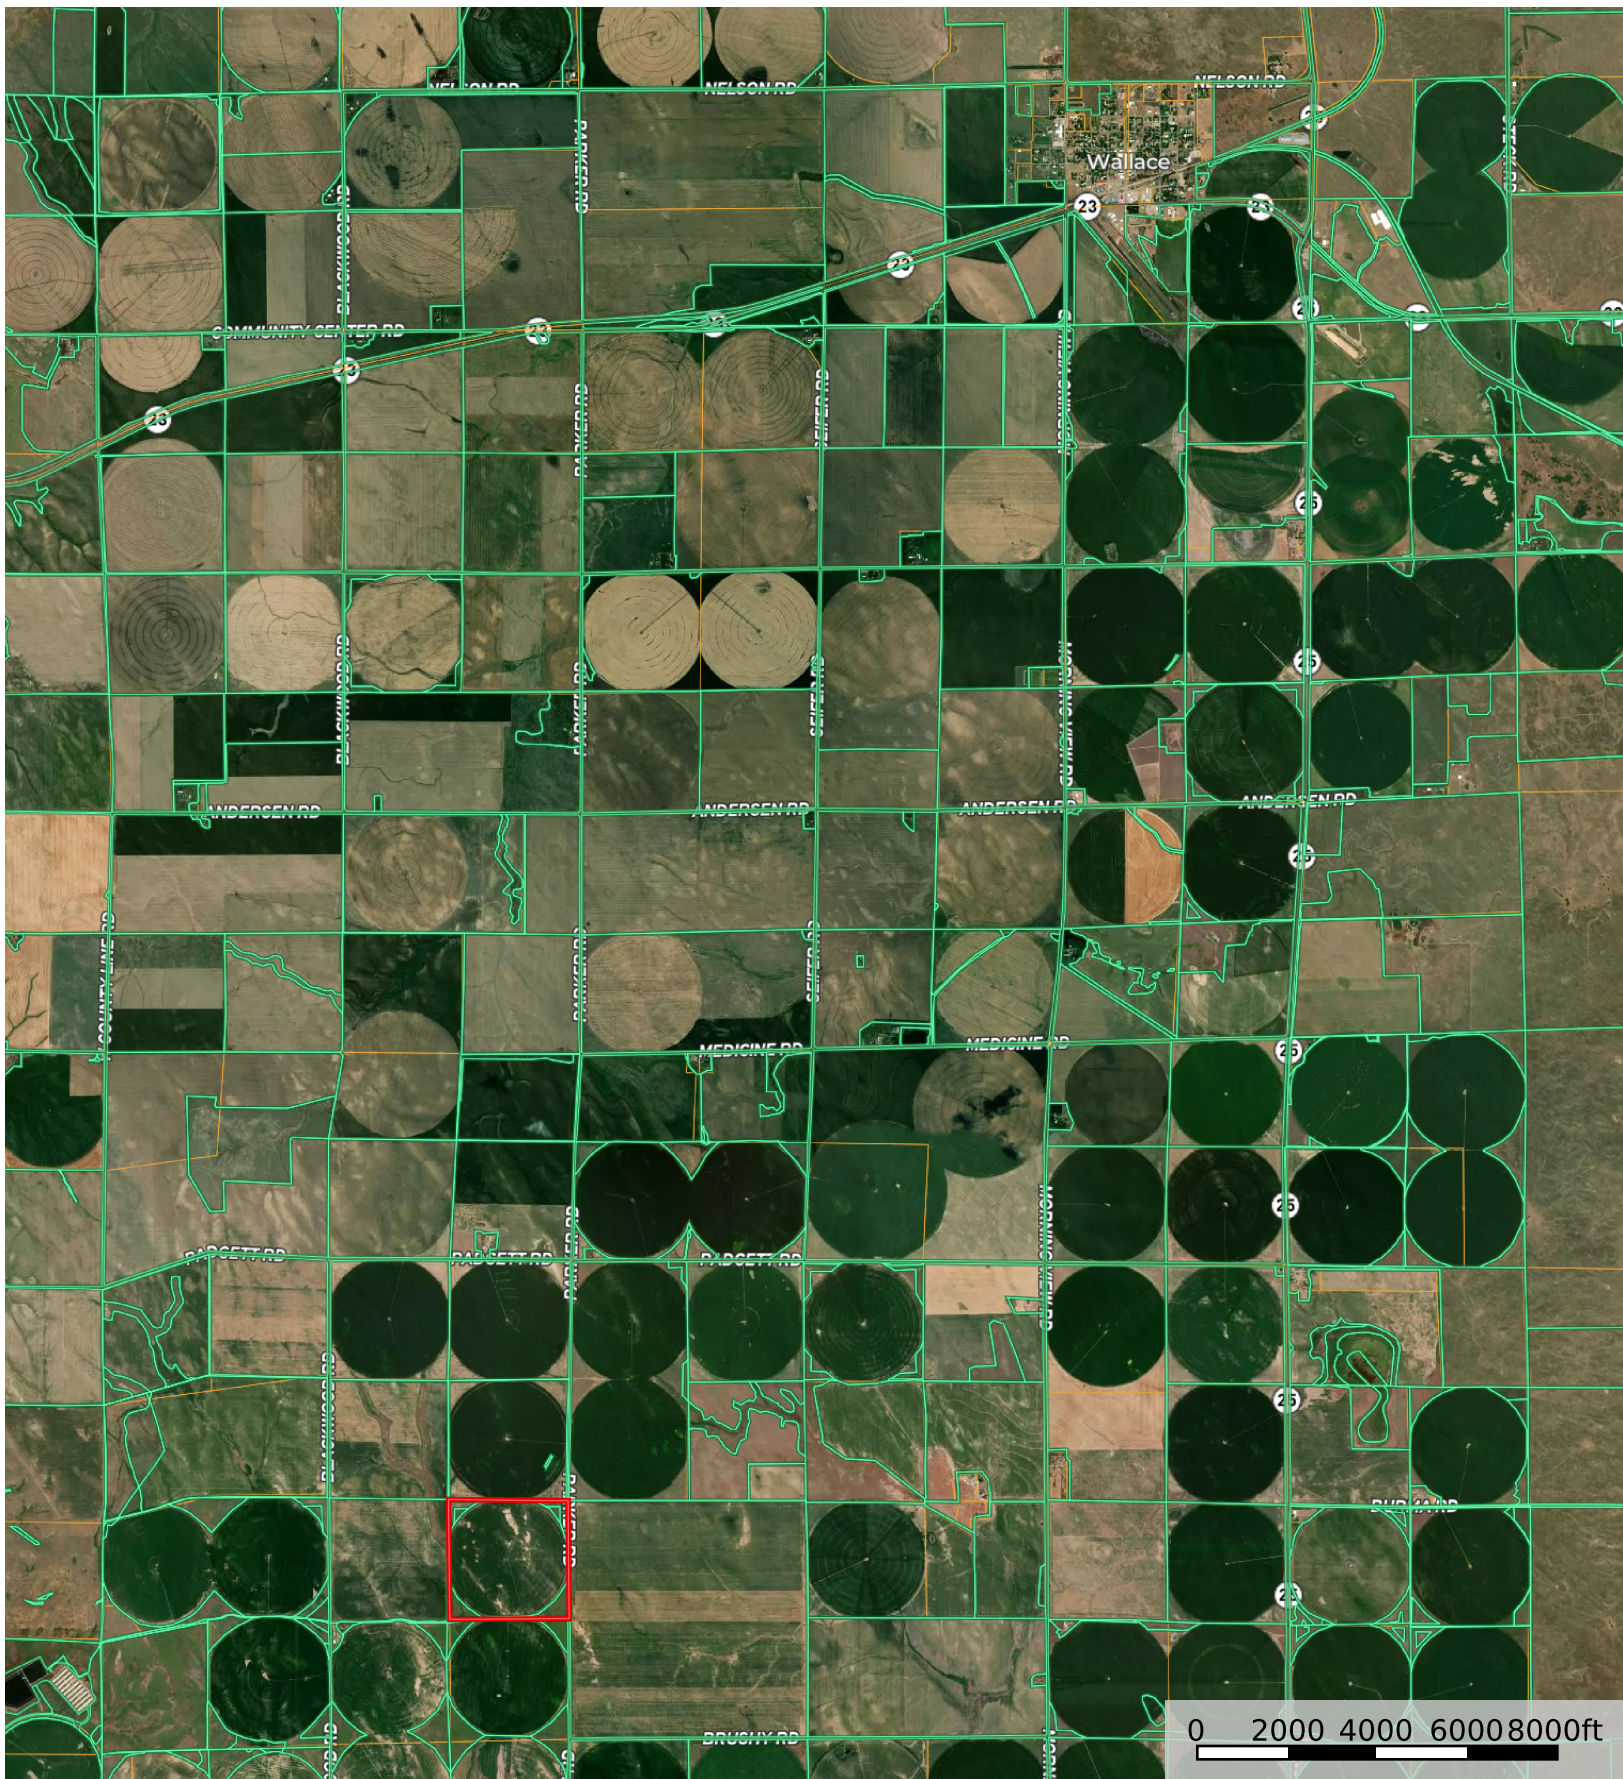

Cal Dahlgren Lincoln County Pivot

Lincoln County, Nebraska, 160 AC +/-

Boundary