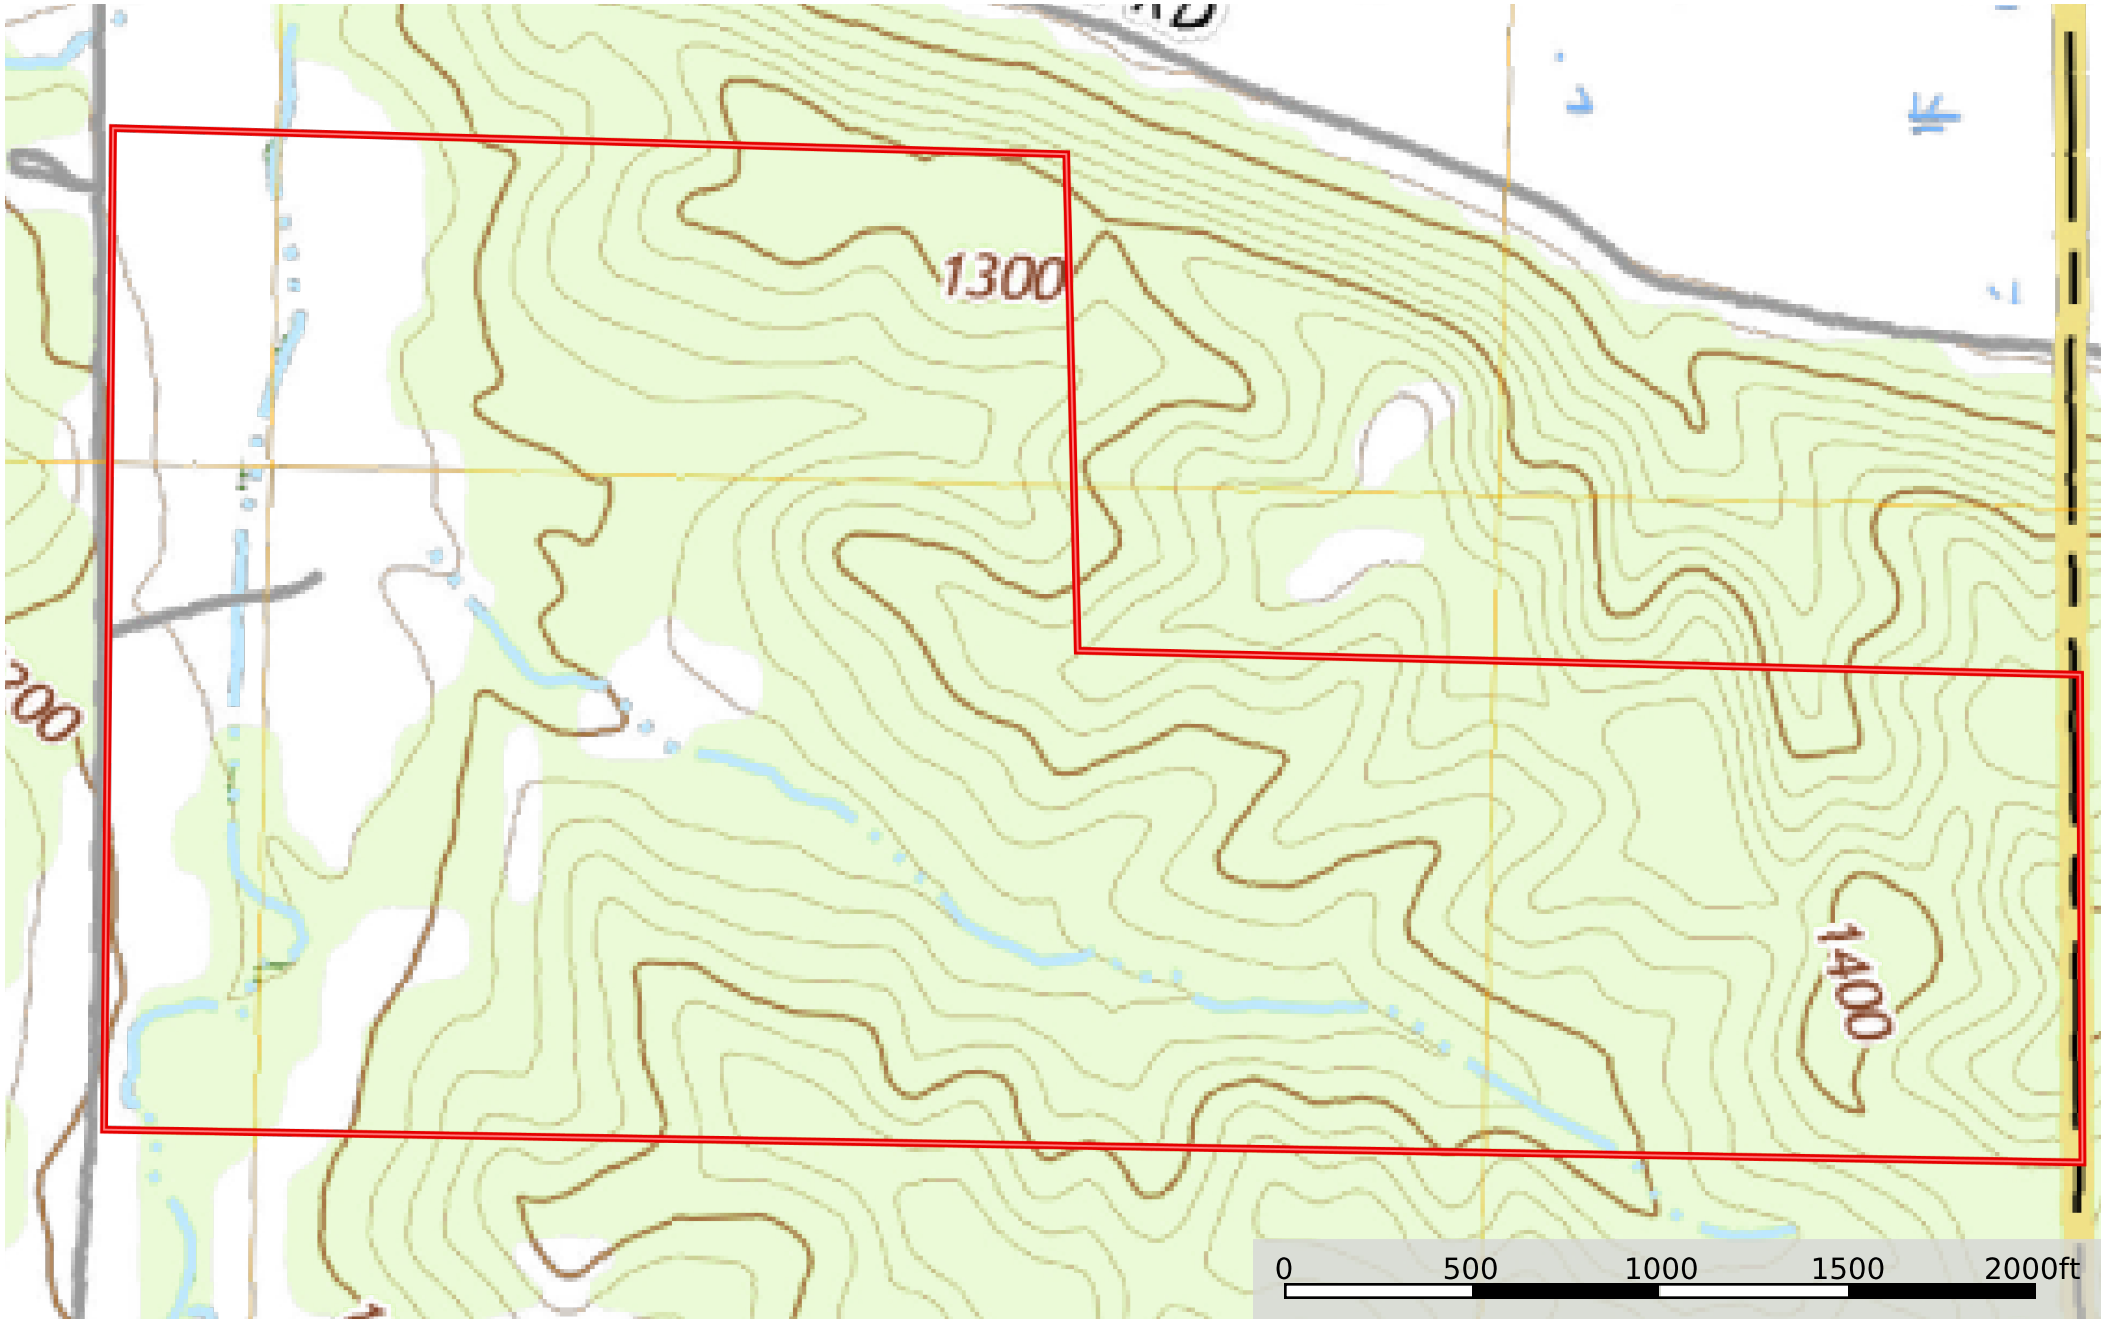

240+/- Acres Cedar Co, Nebraska
Nebraska, AC +/-

 Boundary

Stacey Stracke

 The information contained herein was obtained from sources deemed to be reliable. Land id™ Services makes no warranties or guarantees as to the completeness or accuracy thereof.