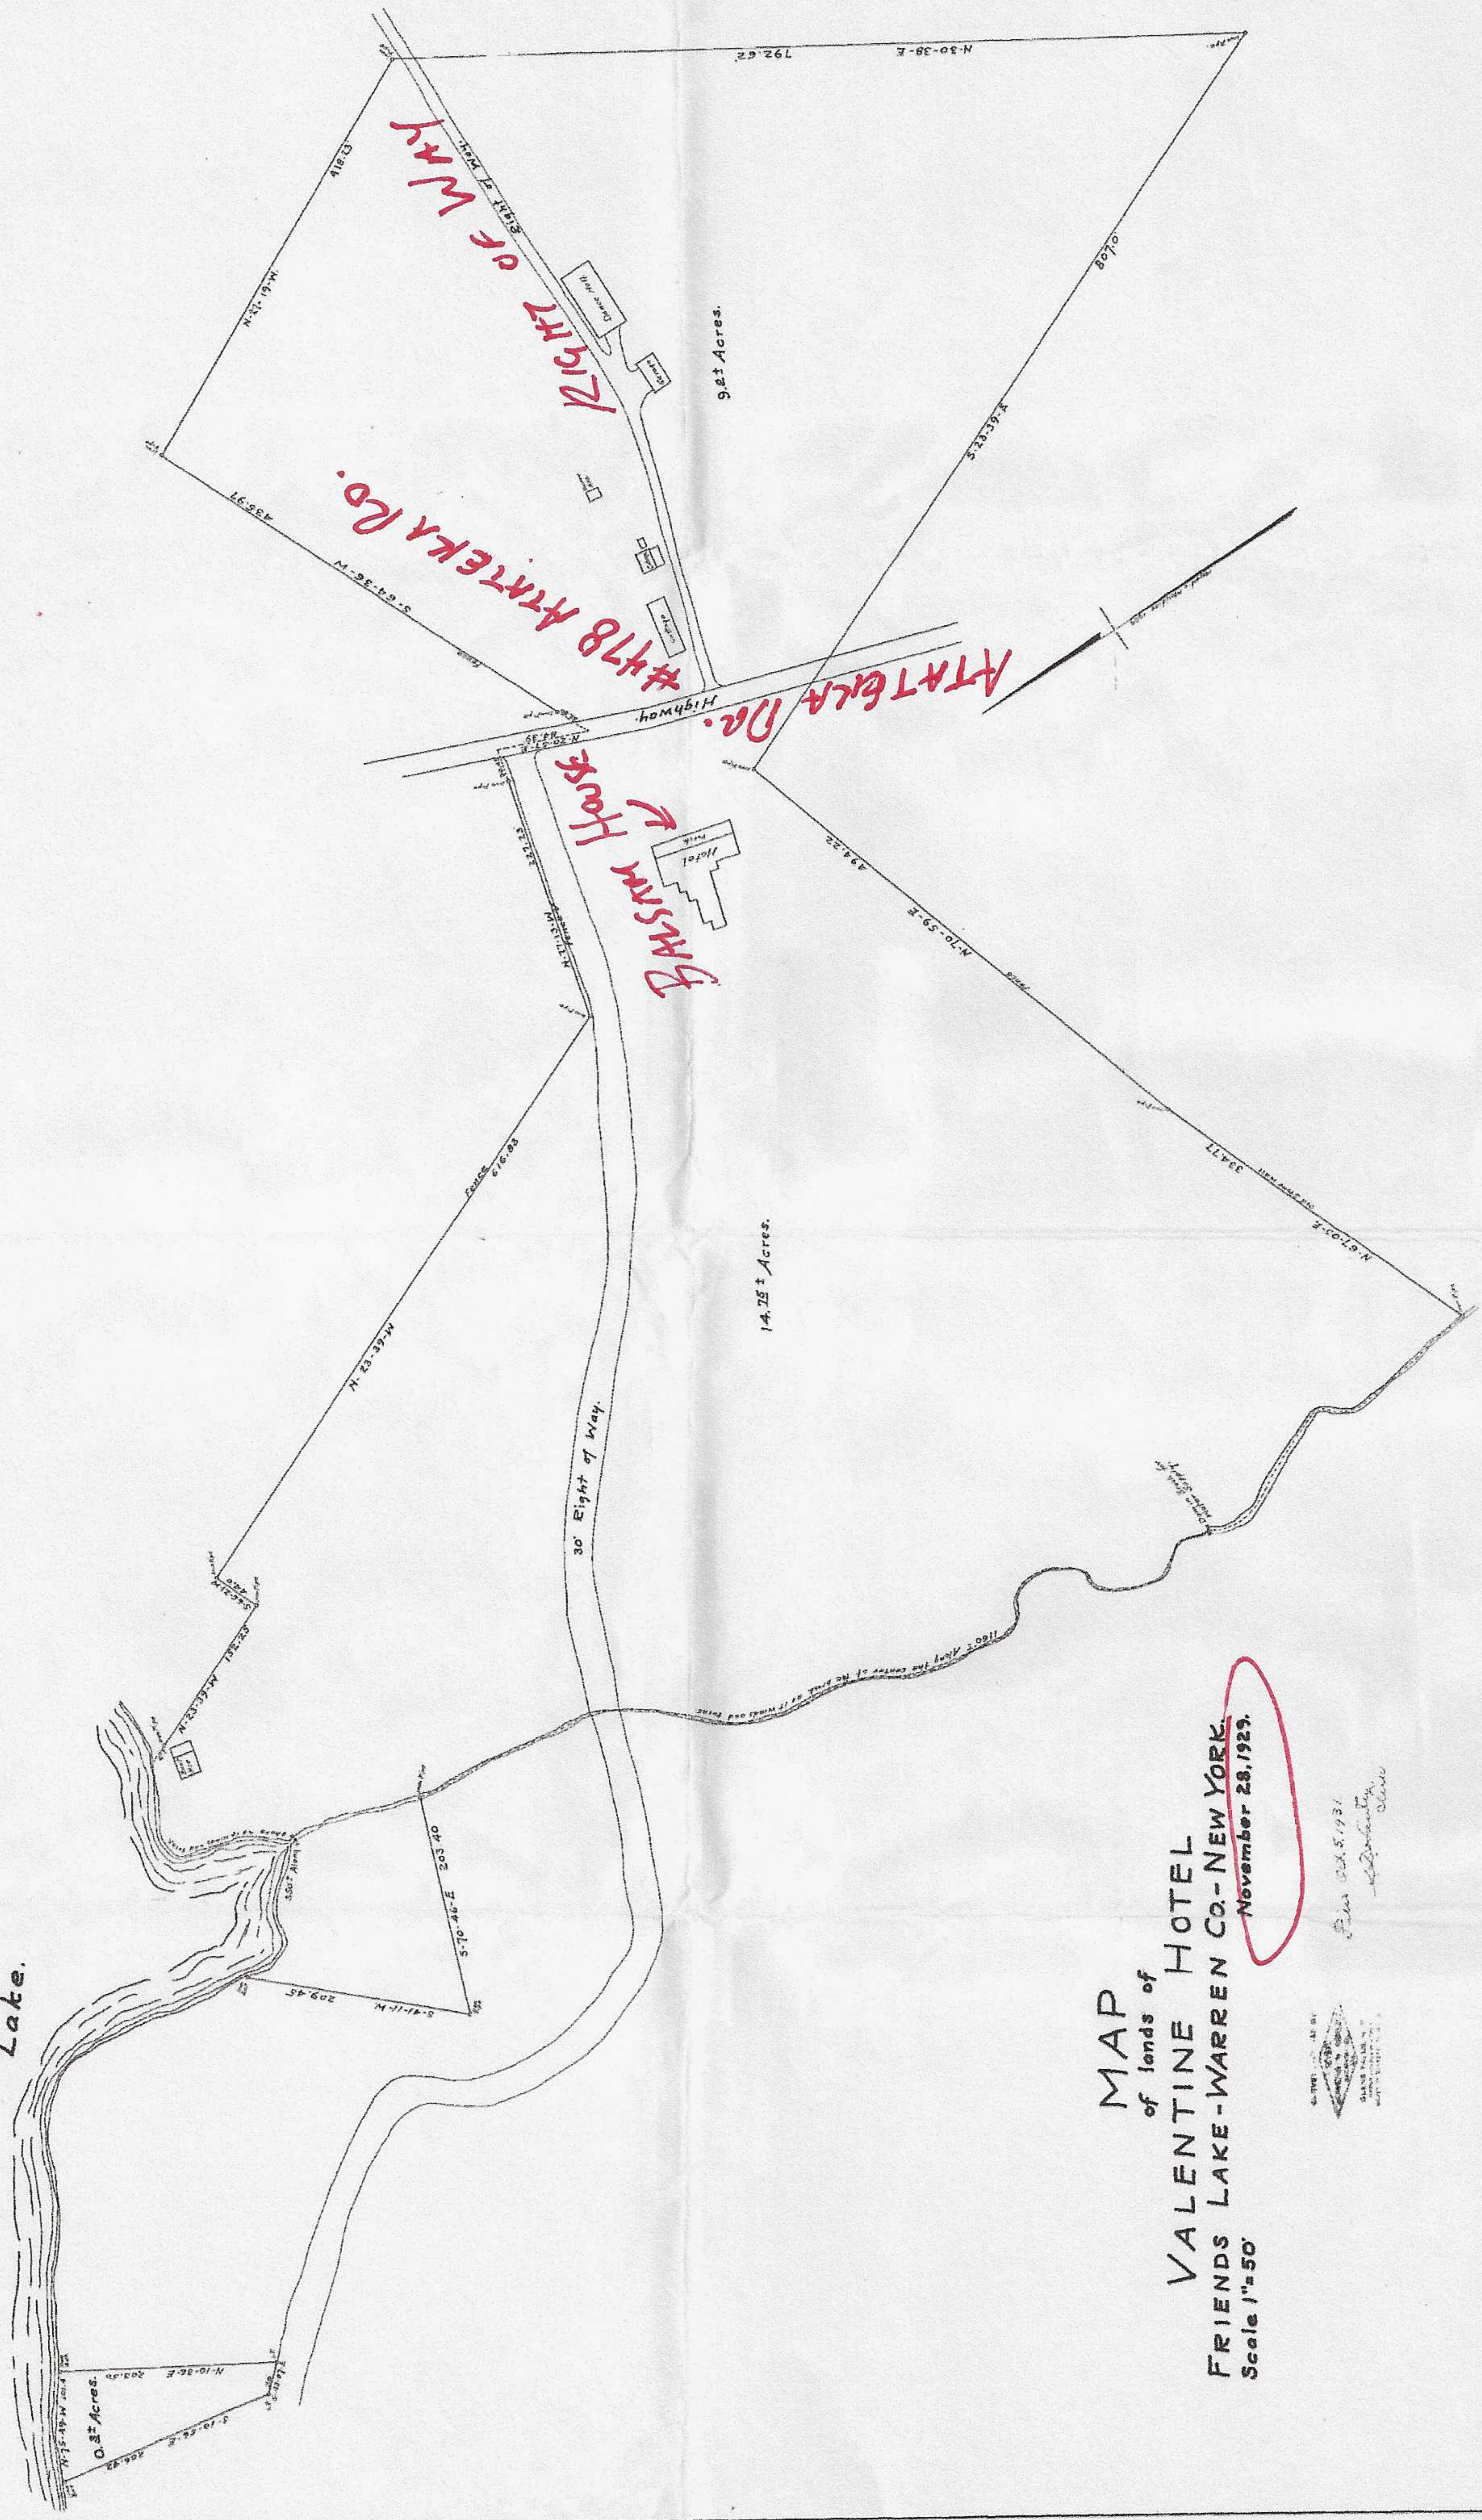

Friends Lake.

0.8[±] Acres

MAP
of lands of
VALENTINE HOTEL
FRIENDS LAKE - WARREN CO. - NEW YORK.
Scale 1" = 50'

November 28, 1929.

Per sub. 1731
Bassins
Warren Co. N.Y.