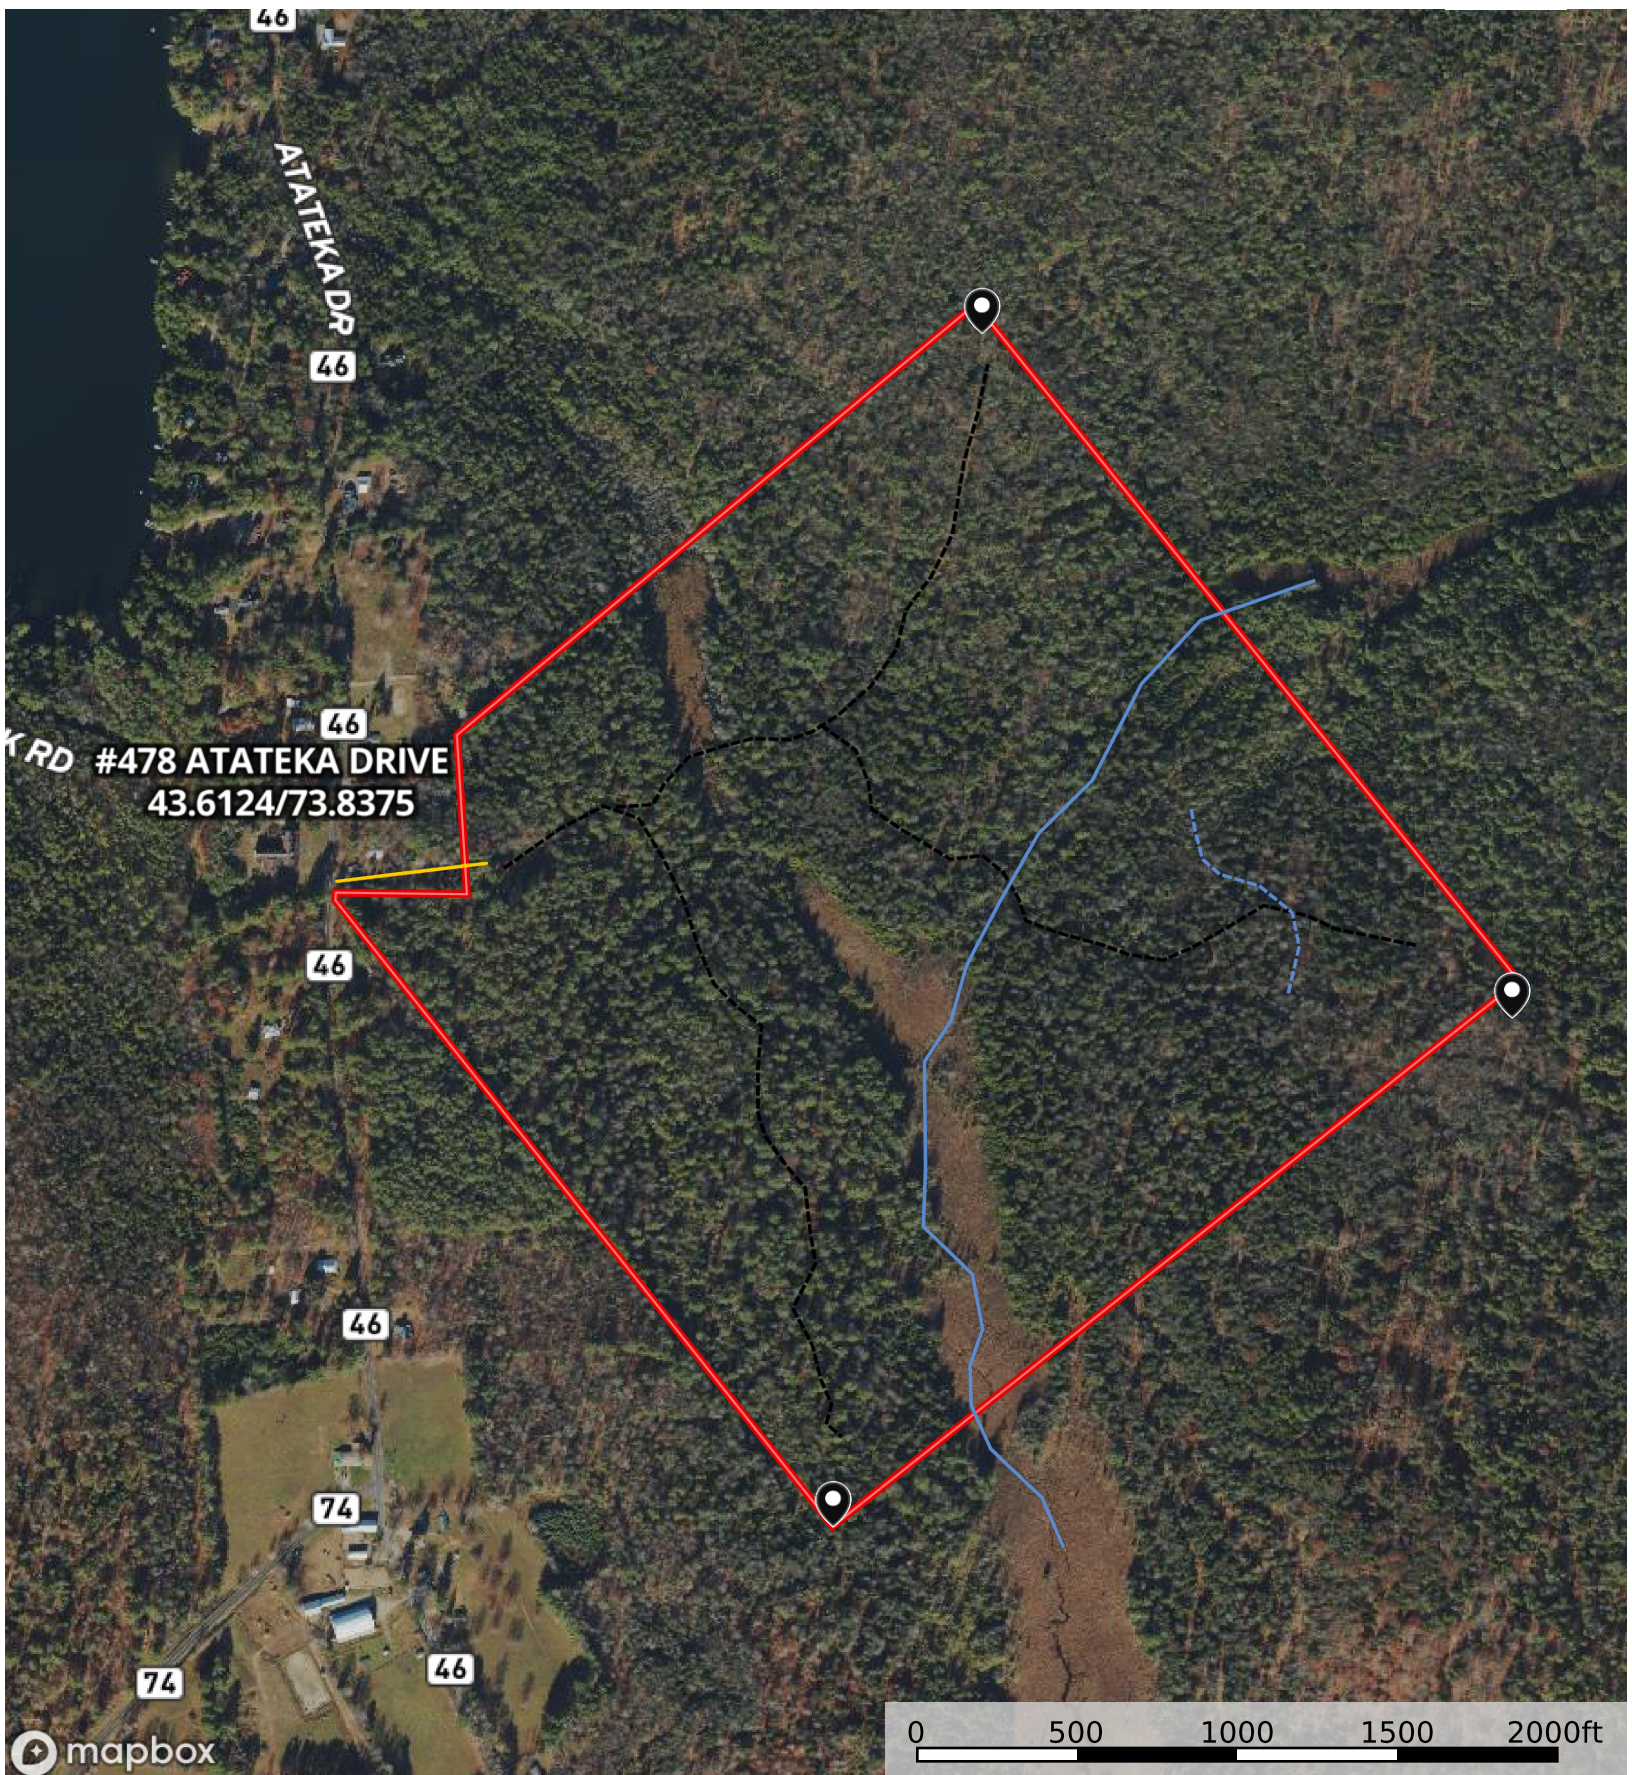

# McPhillips Properties, LLC-Lot 9 Atateka Road

Warren County, New York, 165 AC +/-

- Boundary Marker
- Right of Way
- Stream
- River / Creek
- Road / Trail
- Boundary