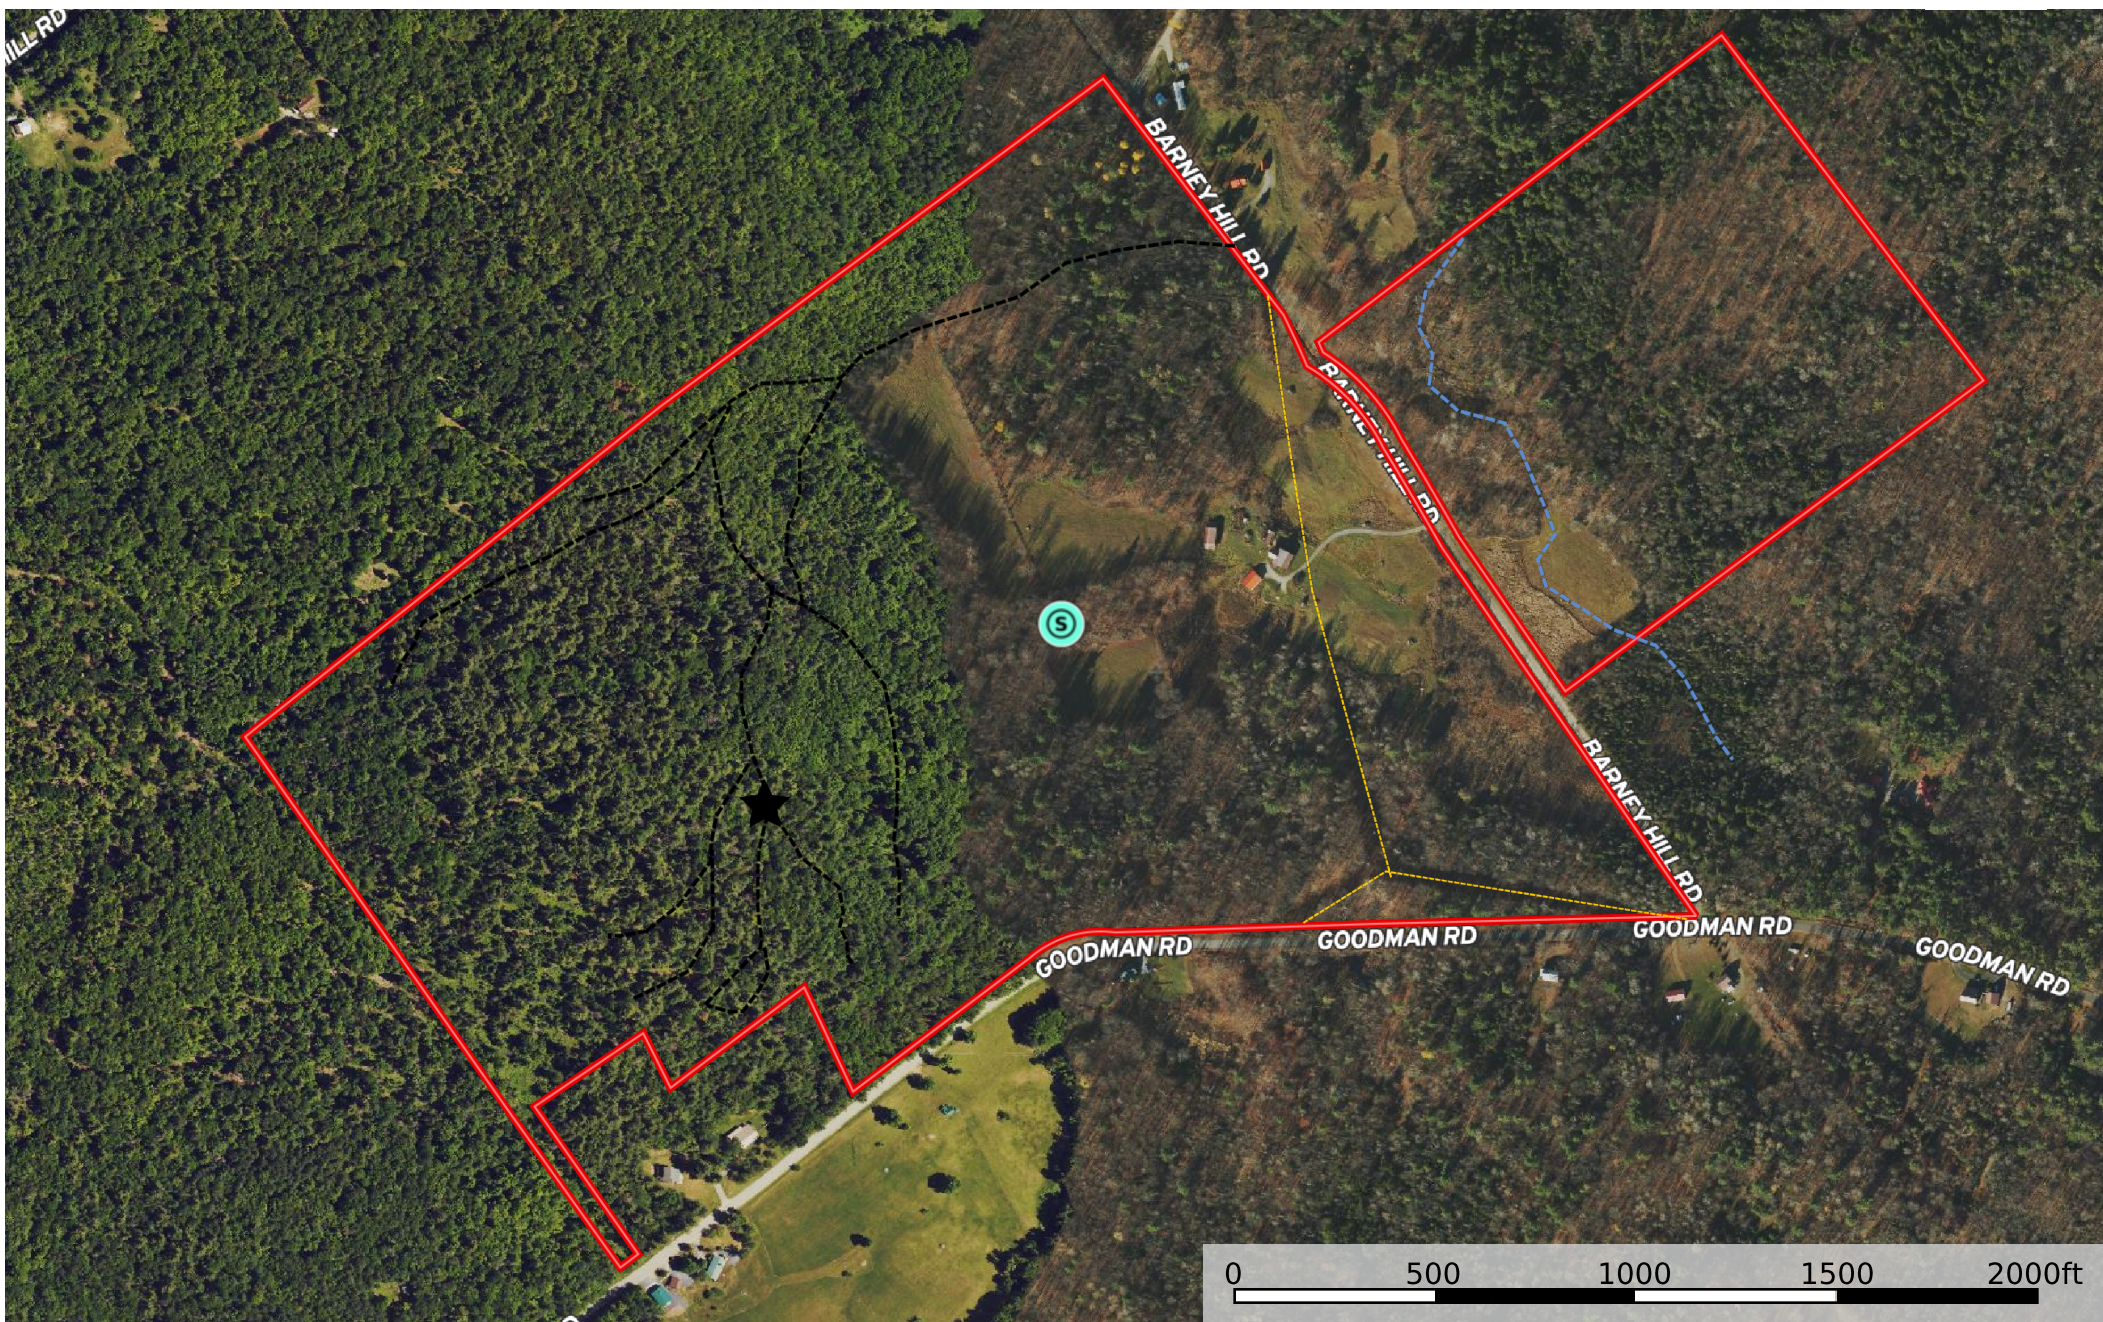

Rodney Galusha

Warren County, New York, 141.25 AC +/-

- ★ Potential Long Distance View
- Ⓢ Spring
- Road / Trail
- Transmission Line
- Stream
- Boundary
- Forest Service
- State Land
- Fish and Wildlife
- National Park
- Other
- BLM
- Local Government
- Voltage Unavailable
- Voltage 0 - 99 KV
- Voltage 100 - 161 KV
- Voltage 220 - 287 KV
- Voltage 345 KV
- Voltage 500 KV
- Voltage 735 KV+