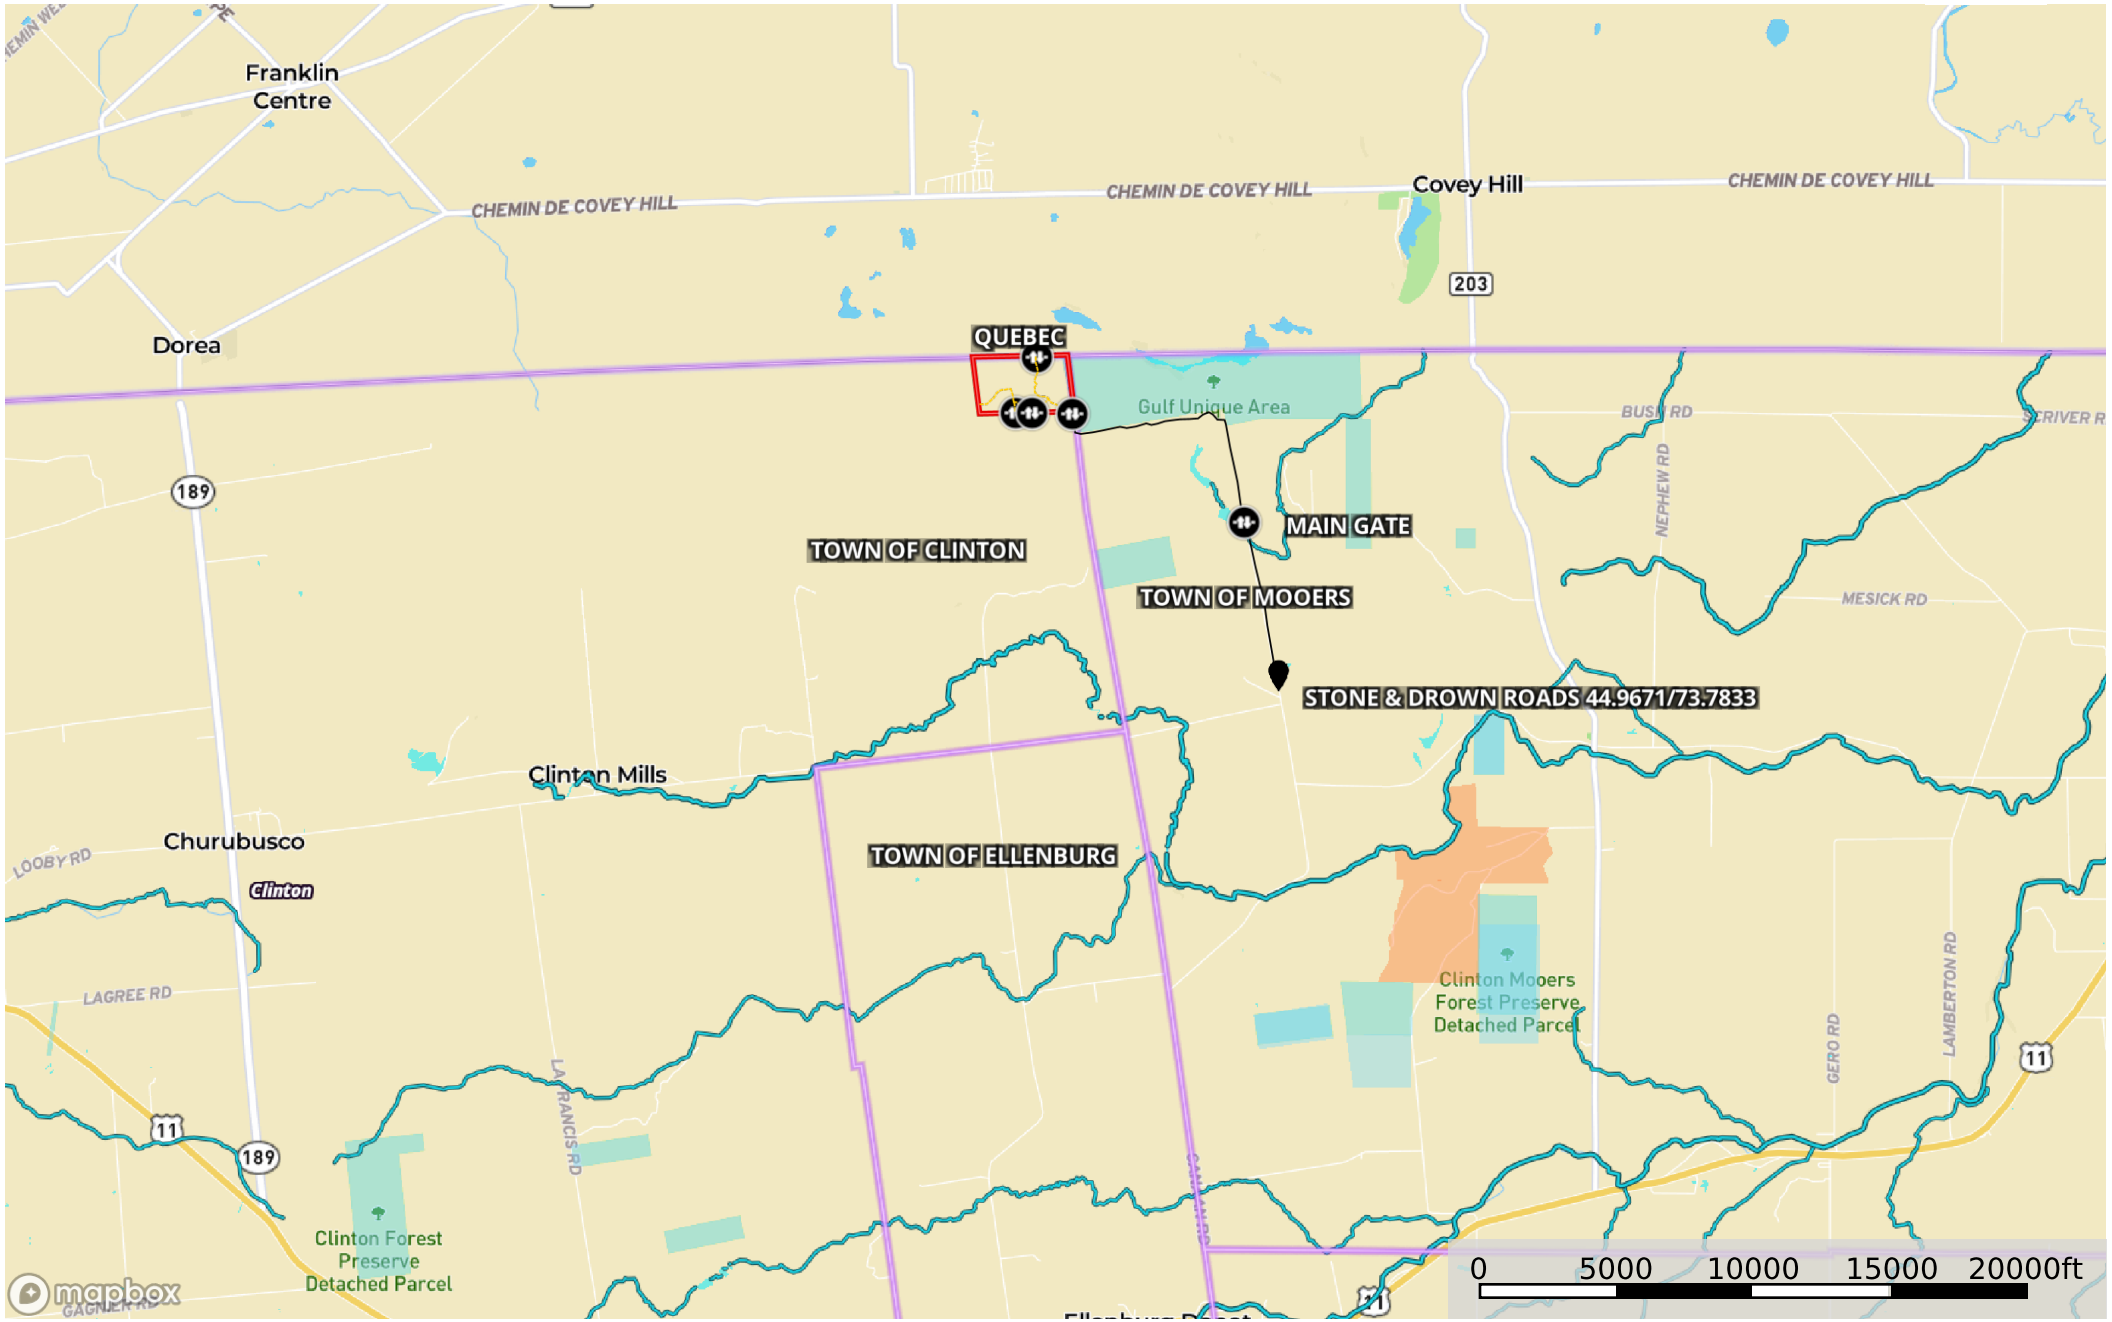

# Wang, James

Clinton County, New York, 165 AC +/-

- Gate
- Seasonal maintenance
- Primary Road
- Road / Trail
- Boundary
- Forest Service
- State Land
- Fish and Wildlife
- National Park
- Other
- BLM
- Local Government
- Stream, Intermittent
- River/Creek
- Water Body
- Townships