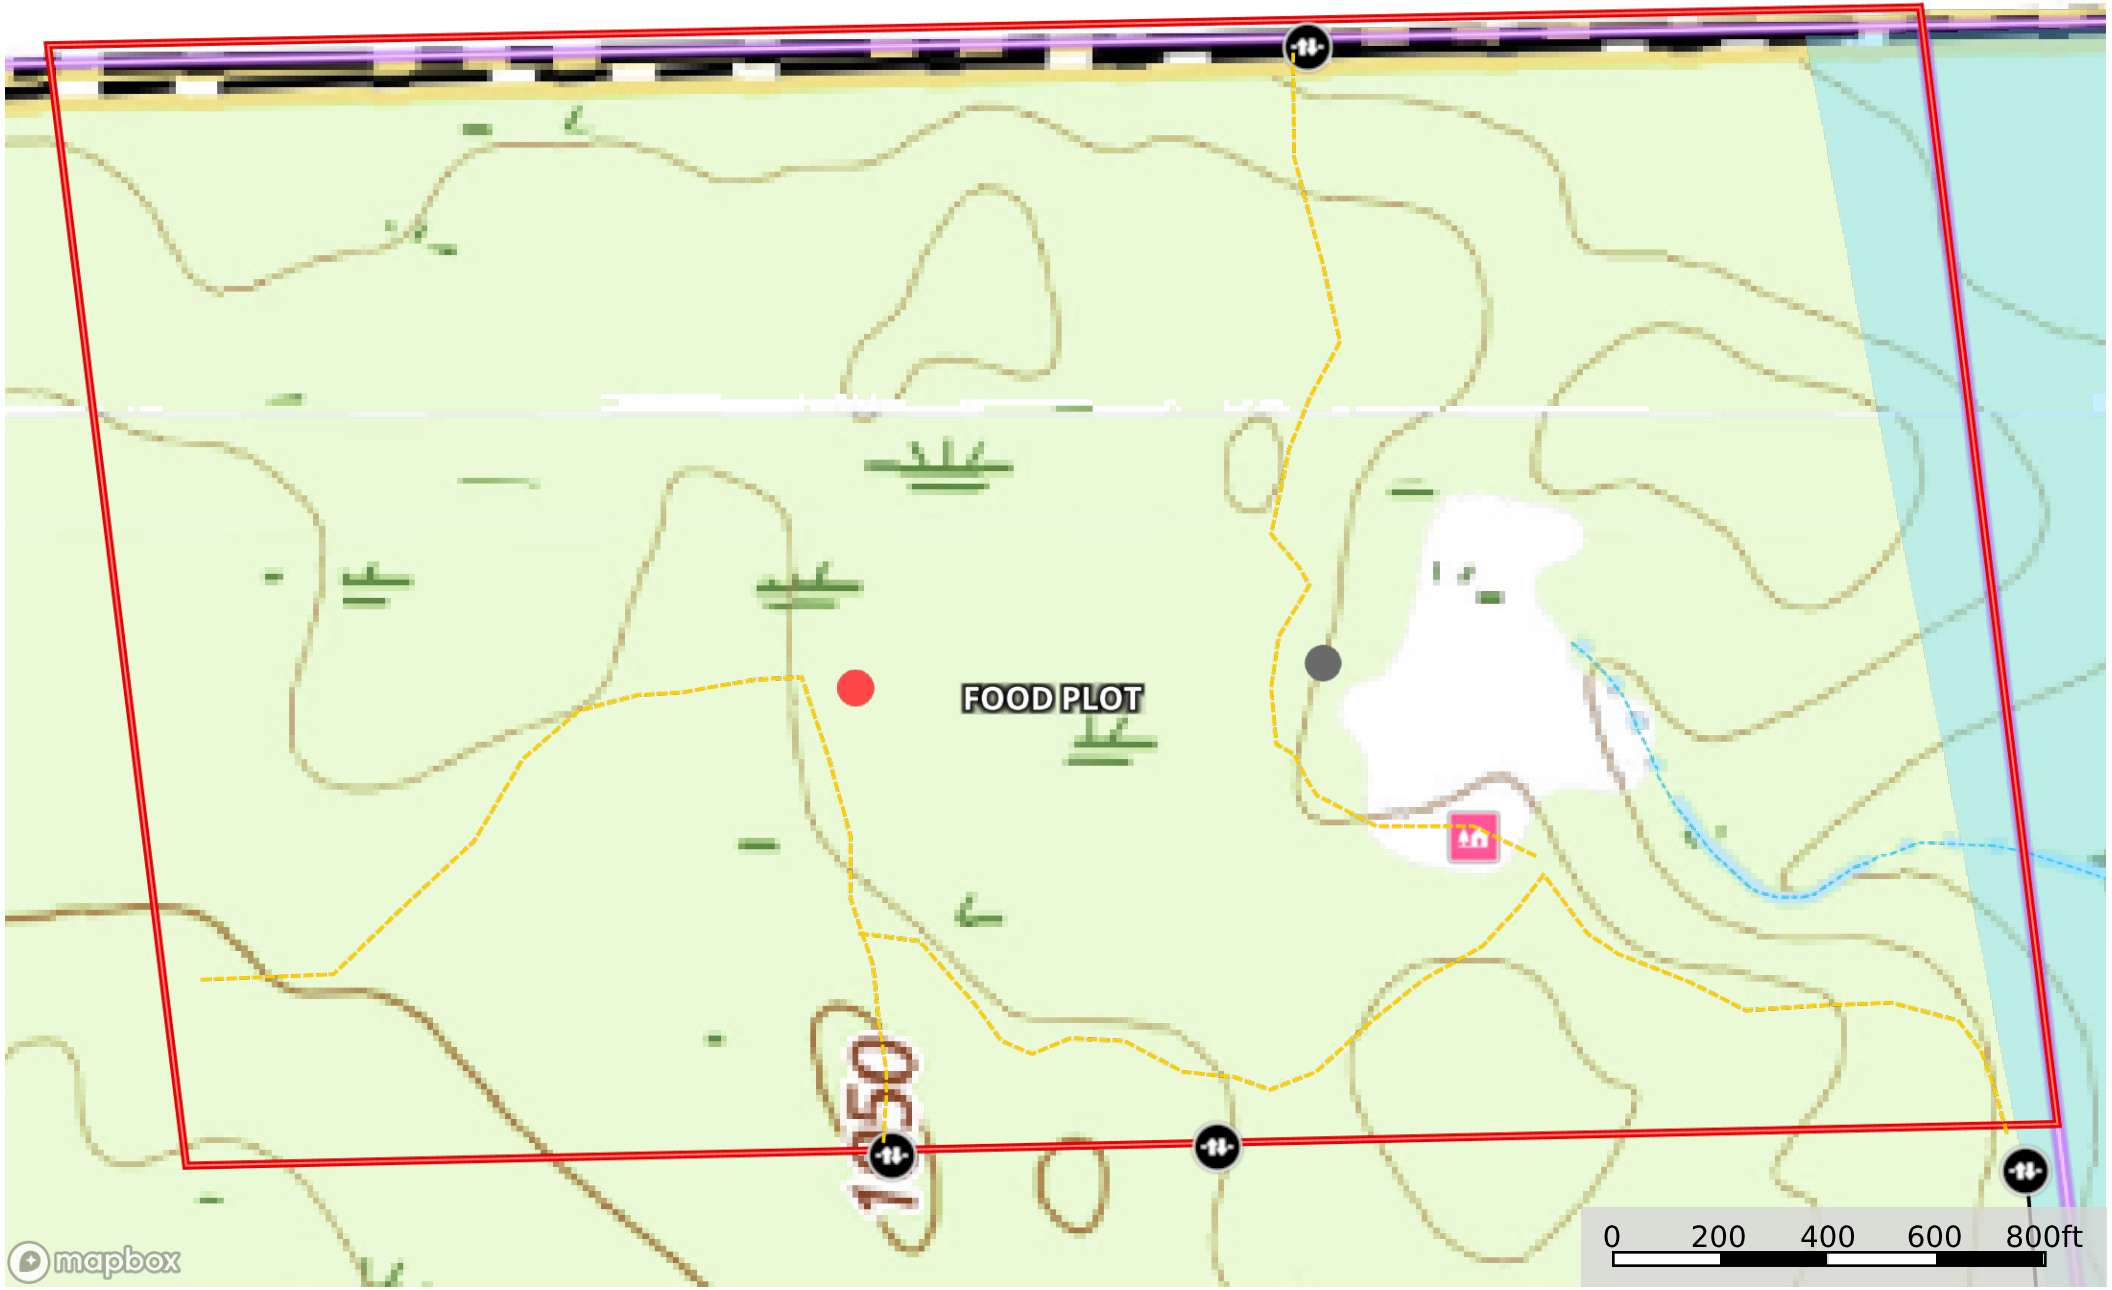

Wang, James

Clinton County, New York, 165 AC +/-

- Cabin
- Circle
- Elevated Blind 1
- Gate
- seasonal maintenance
- Right of Way Acces
- Road / Trail
- Boundary
- Forest Service
- State Land
- Fish and Wildlife
- National Park
- Other
- BLM
- Local Government
- Stream, Intermittent
- River/Creek
- Water Body
- Townships