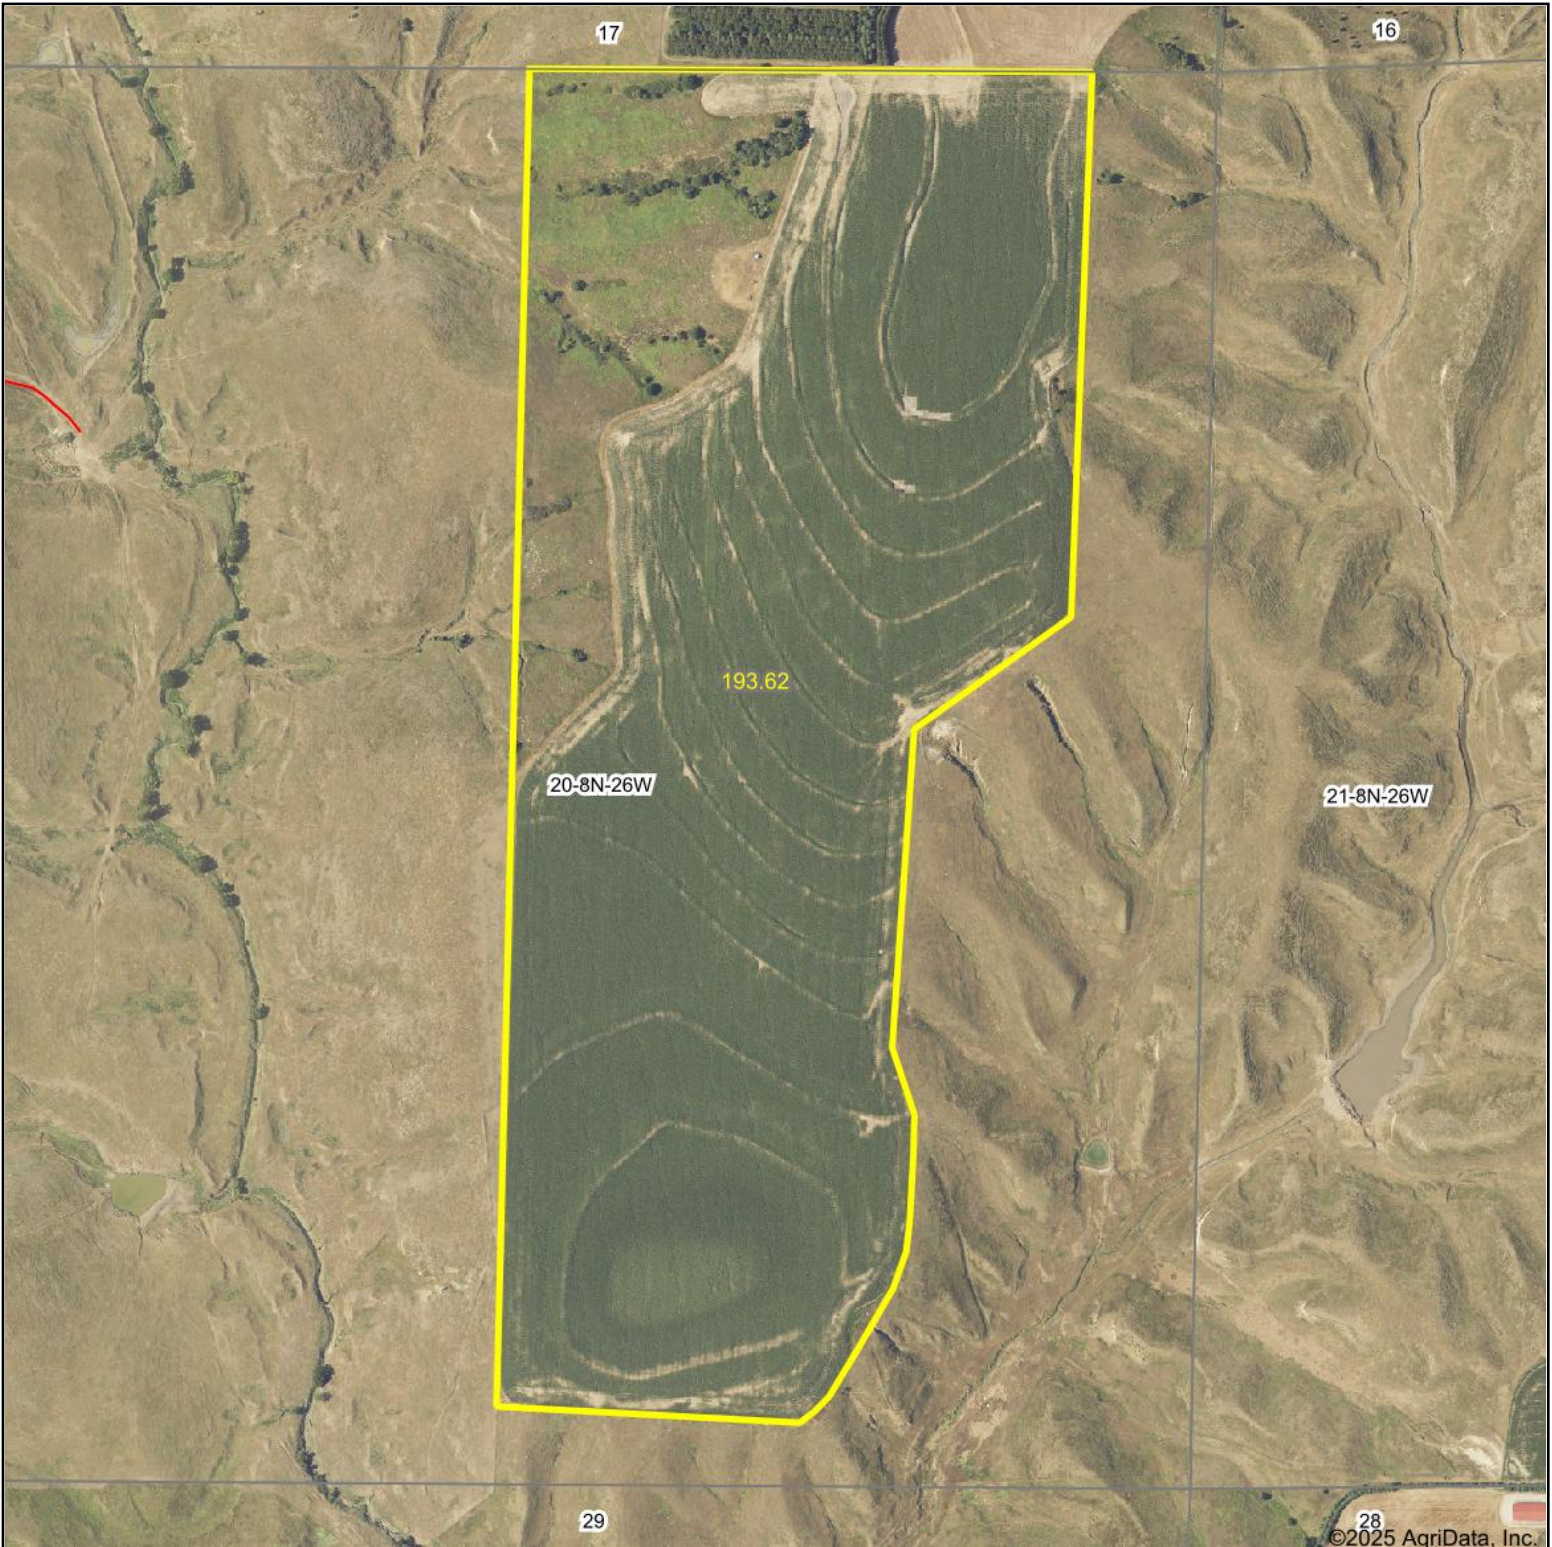

# Aerial Map

Boundary Center: 40.650146, -100.291008

**20-8N-26W**  
**Frontier County**  
**Nebraska**

Maps Provided By:  
**surety**  
CUSTOMIZED ONLINE MAPPING  
© AgriData, Inc. 2023 www.AgriDataInc.com