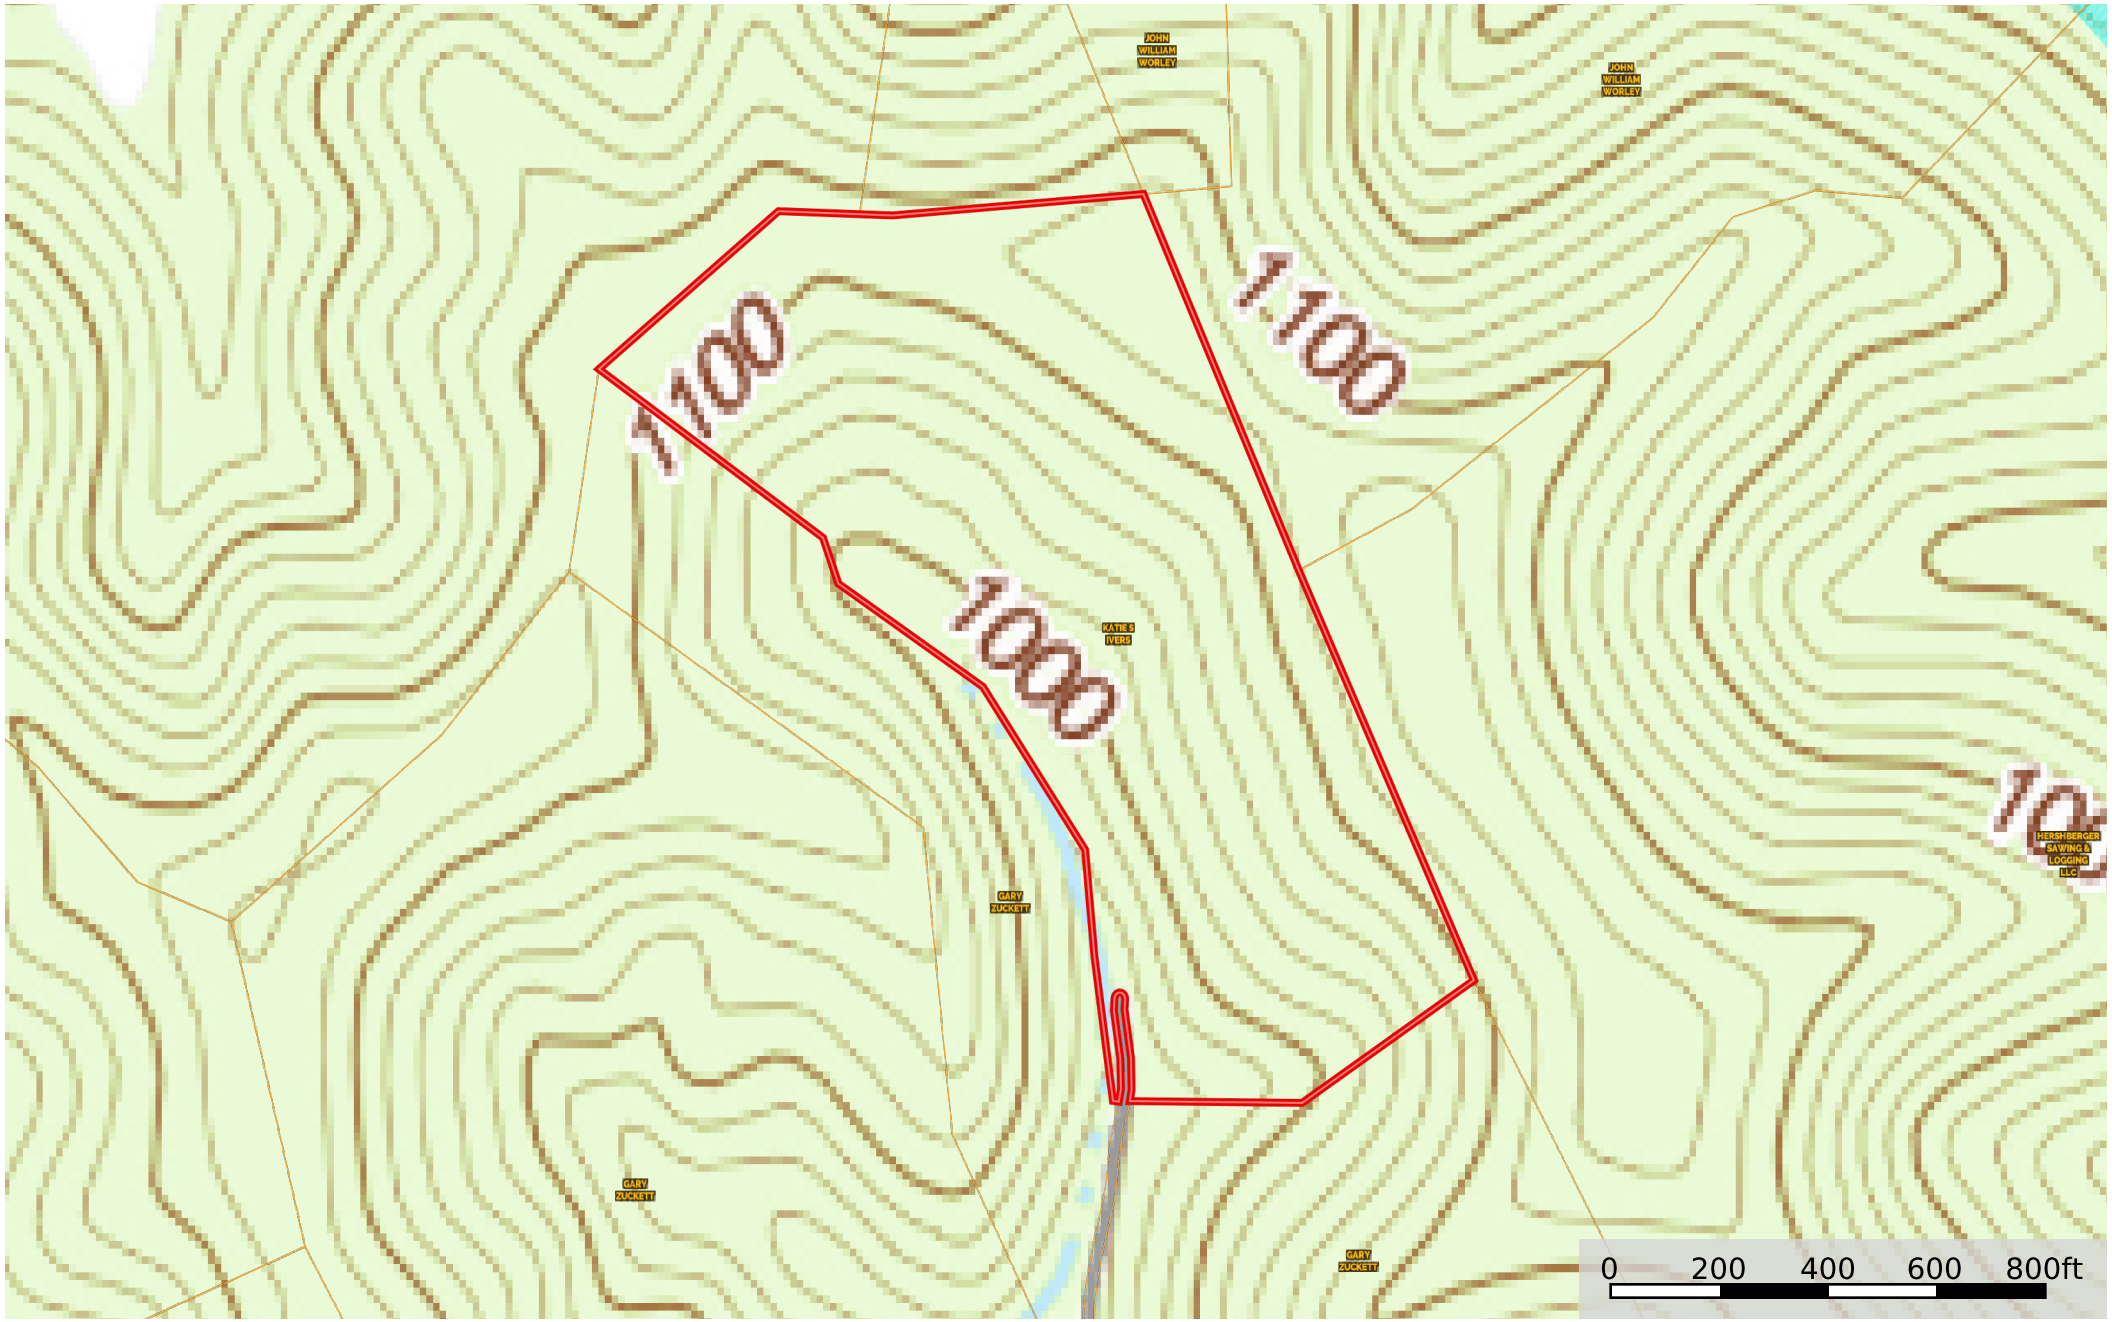

# Ivers West Virginia, AC +/-

- Boundary
- 100 Year Floodplain
- 500 Year Floodplain
- Floodway
- Special
- Unmapped/ Not Included