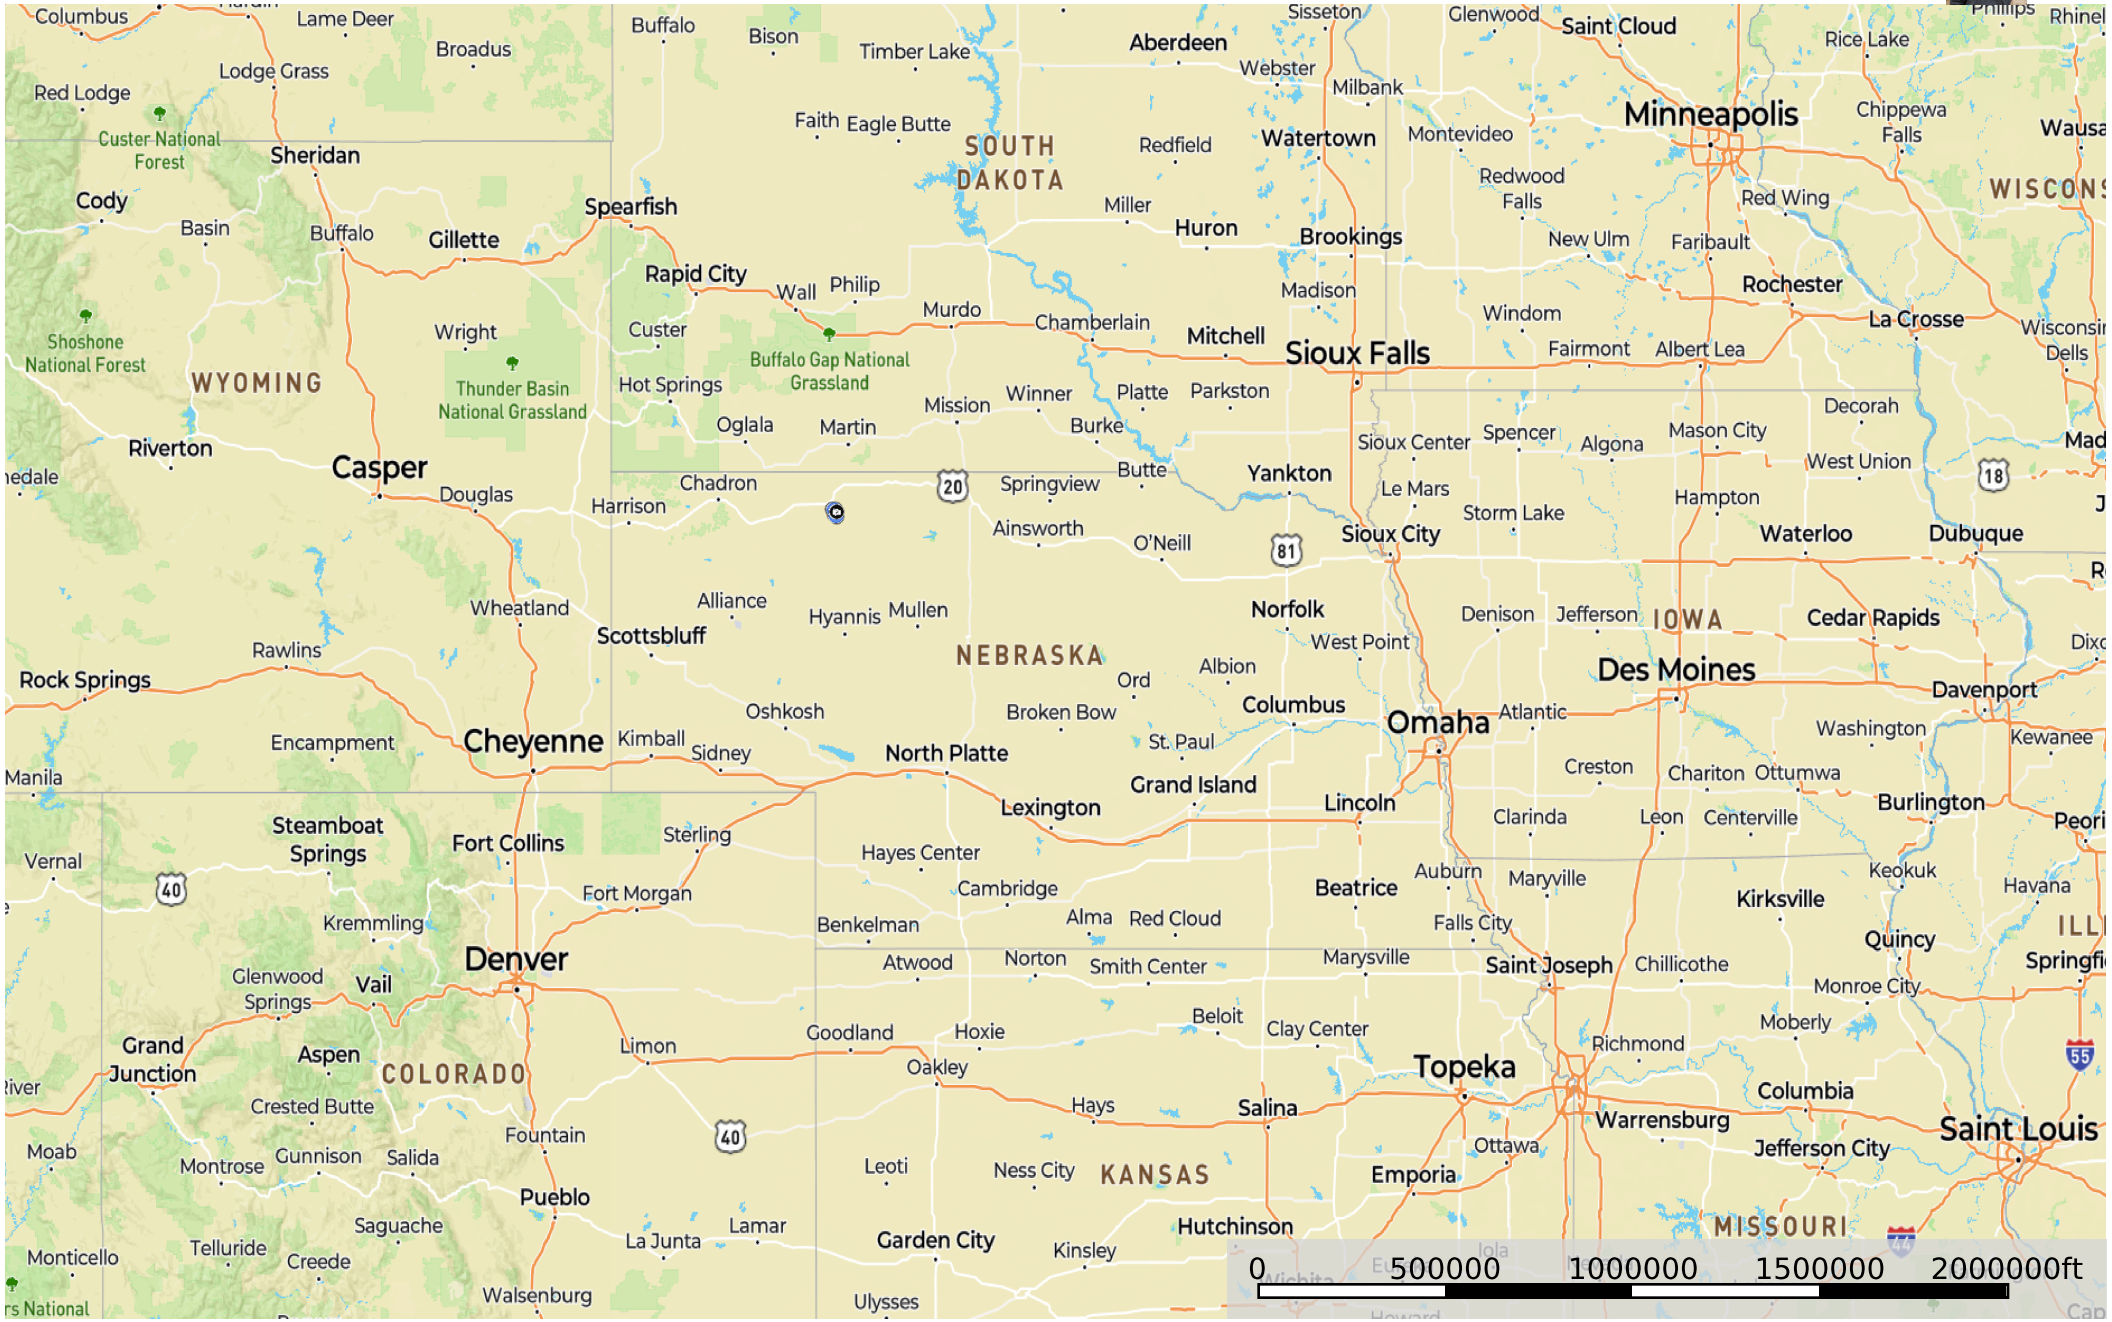

Niobrara River Retreat

Cherry County, Nebraska, 4080 AC +/-

- Photo Point
- Gate
- Well
- Trough
- Windmill
- Fence
- Boundary
- Pivot