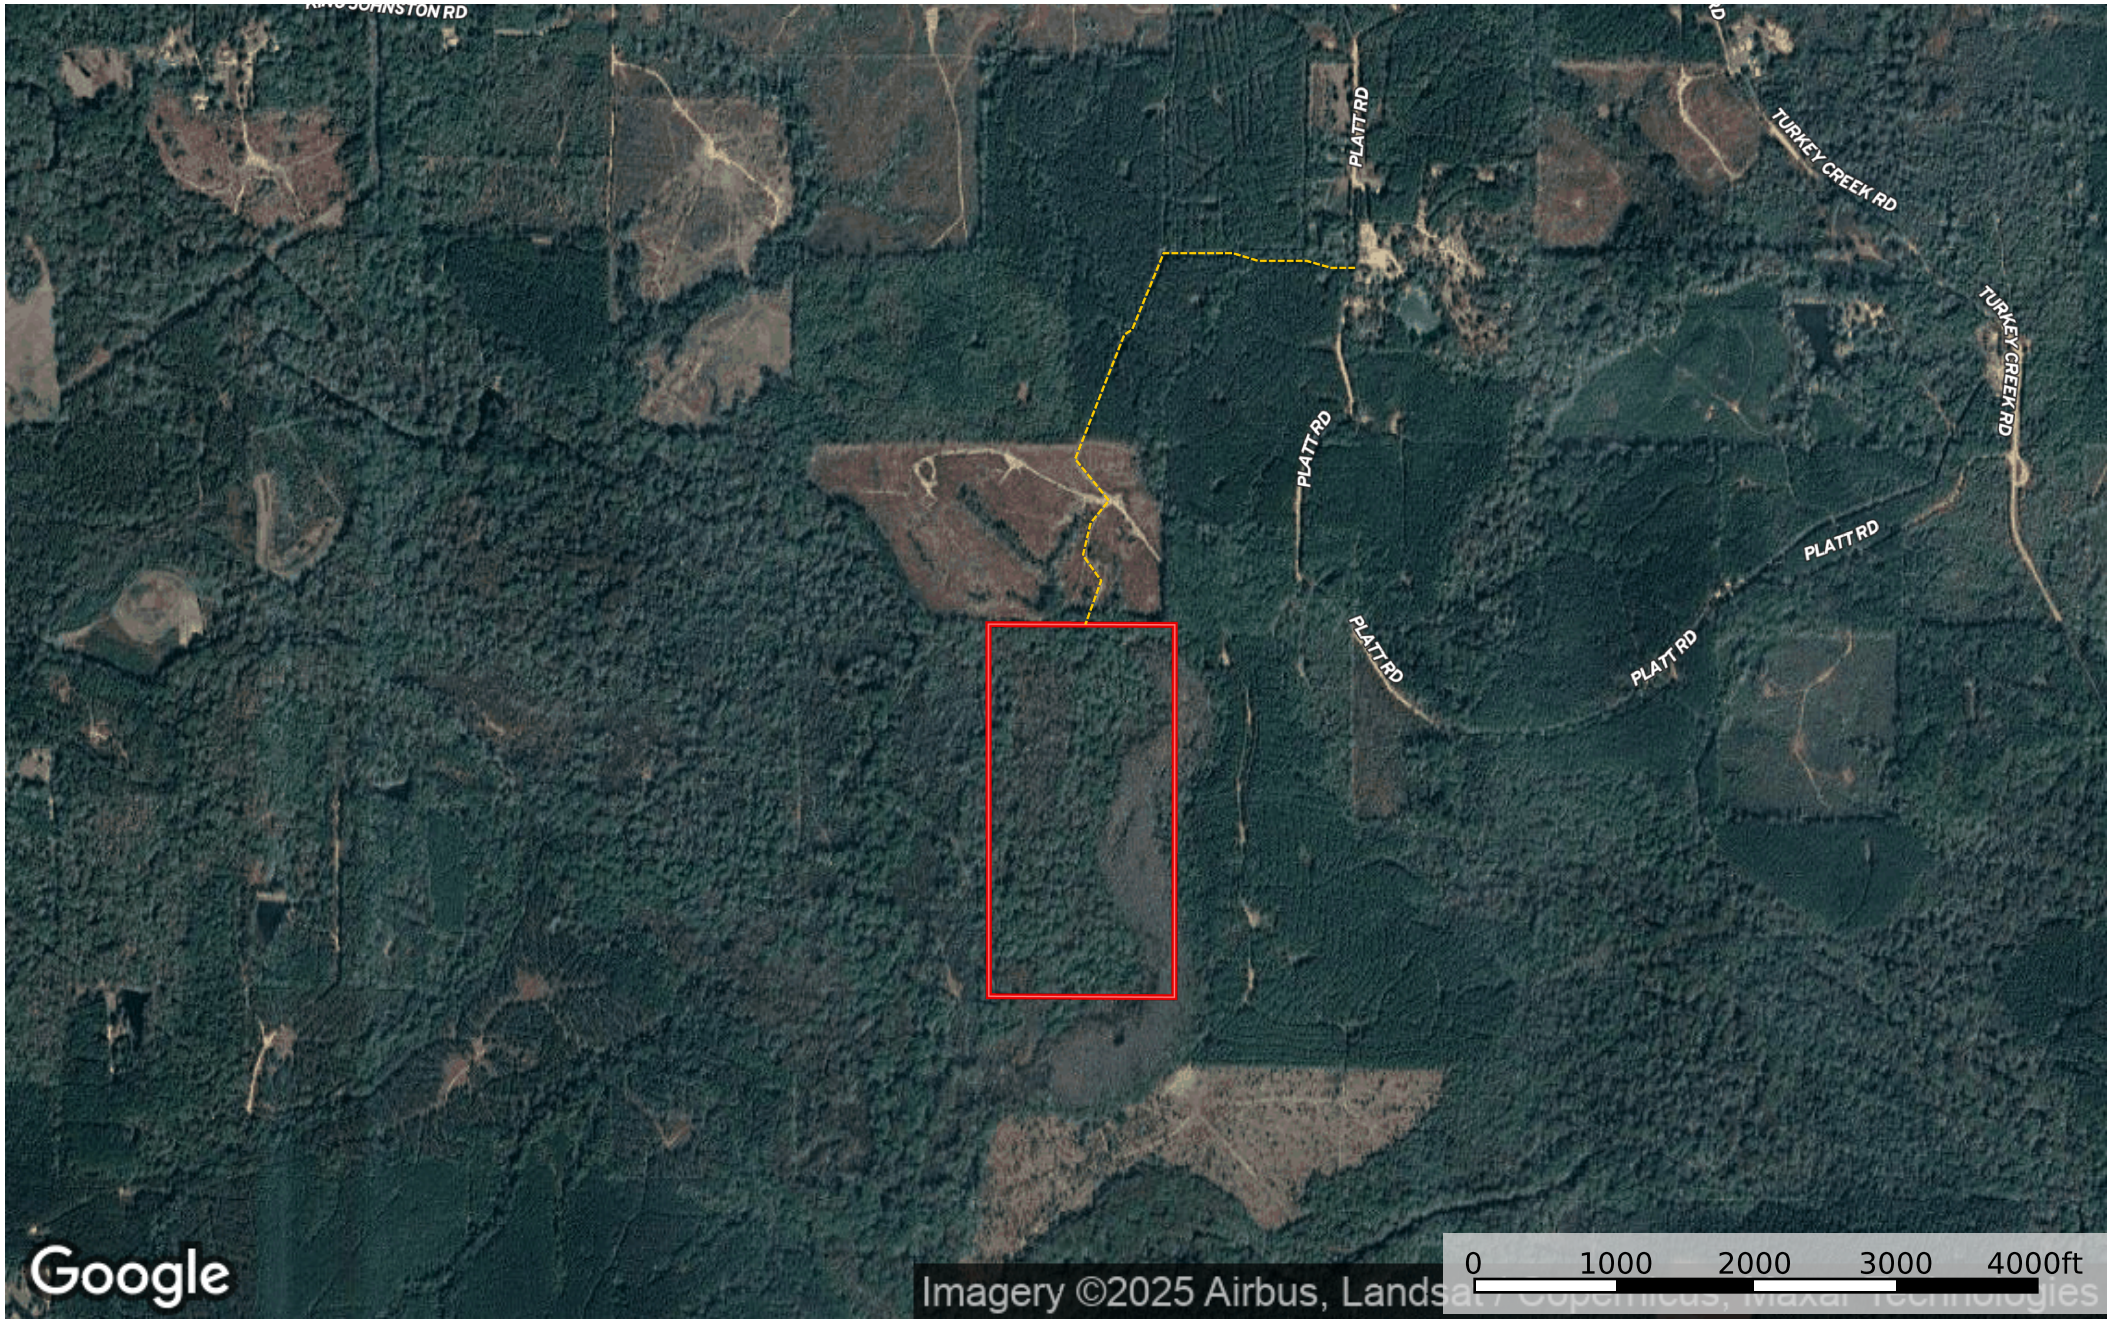

80 +/- acres - off Platt Rd - Union Parish, LA  
Union Parish, Louisiana, AC +/-

Google

Imagery ©2025 Airbus, Landsat, Copernicus, Maxar Technologies

--- Road / Trail    □ Boundary