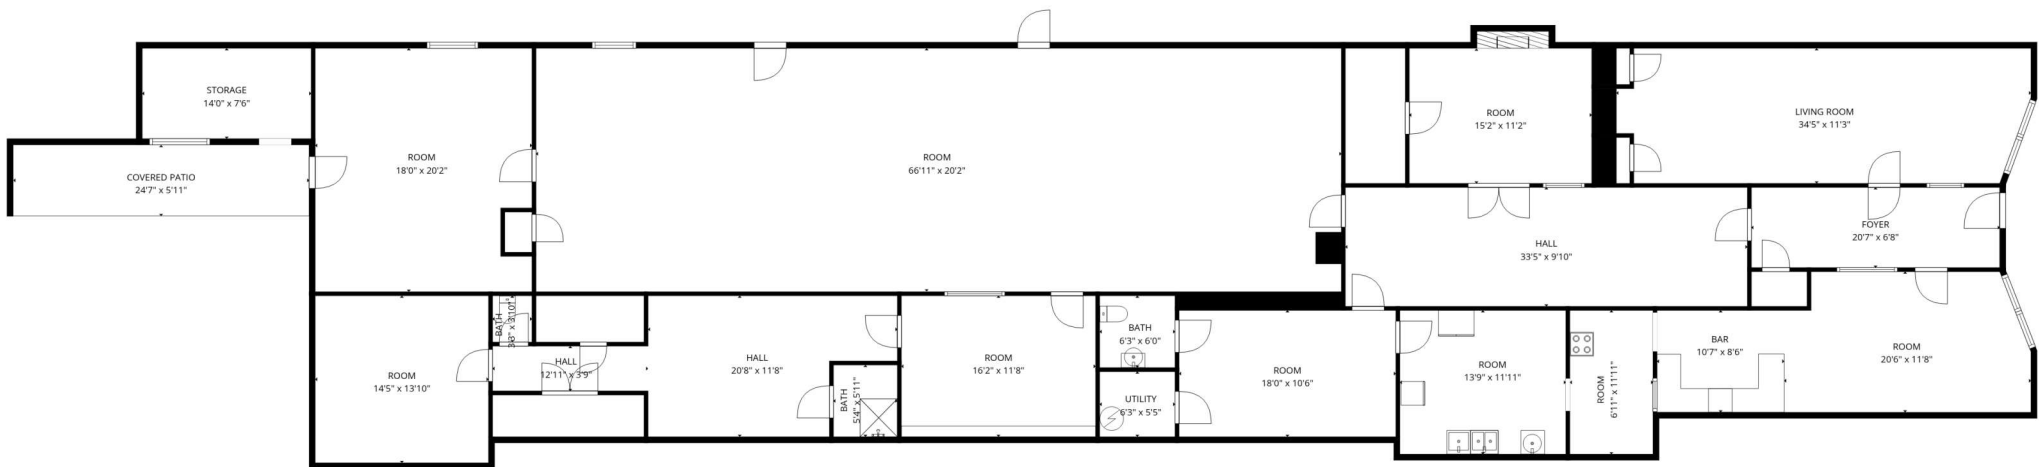

**TOTAL: 4447 sq. ft**

1st floor: 4447 sq. ft

EXCLUDED AREAS: UNDEFINED: 79 sq. ft, UTILITY: 34 sq. ft, STORAGE: 105 sq. ft,  
COVERED PATIO: 145 sq. ft, FIREPLACE: 10 sq. ft, WALLS: 202 sq. ft

**TOTAL: 4447 sq. ft**

1st floor: 4447 sq. ft

EXCLUDED AREAS: UNDEFINED: 79 sq. ft, UTILITY: 34 sq. ft, STORAGE: 105 sq. ft,  
 COVERED PATIO: 145 sq. ft, FIREPLACE: 10 sq. ft, WALLS: 202 sq. ft