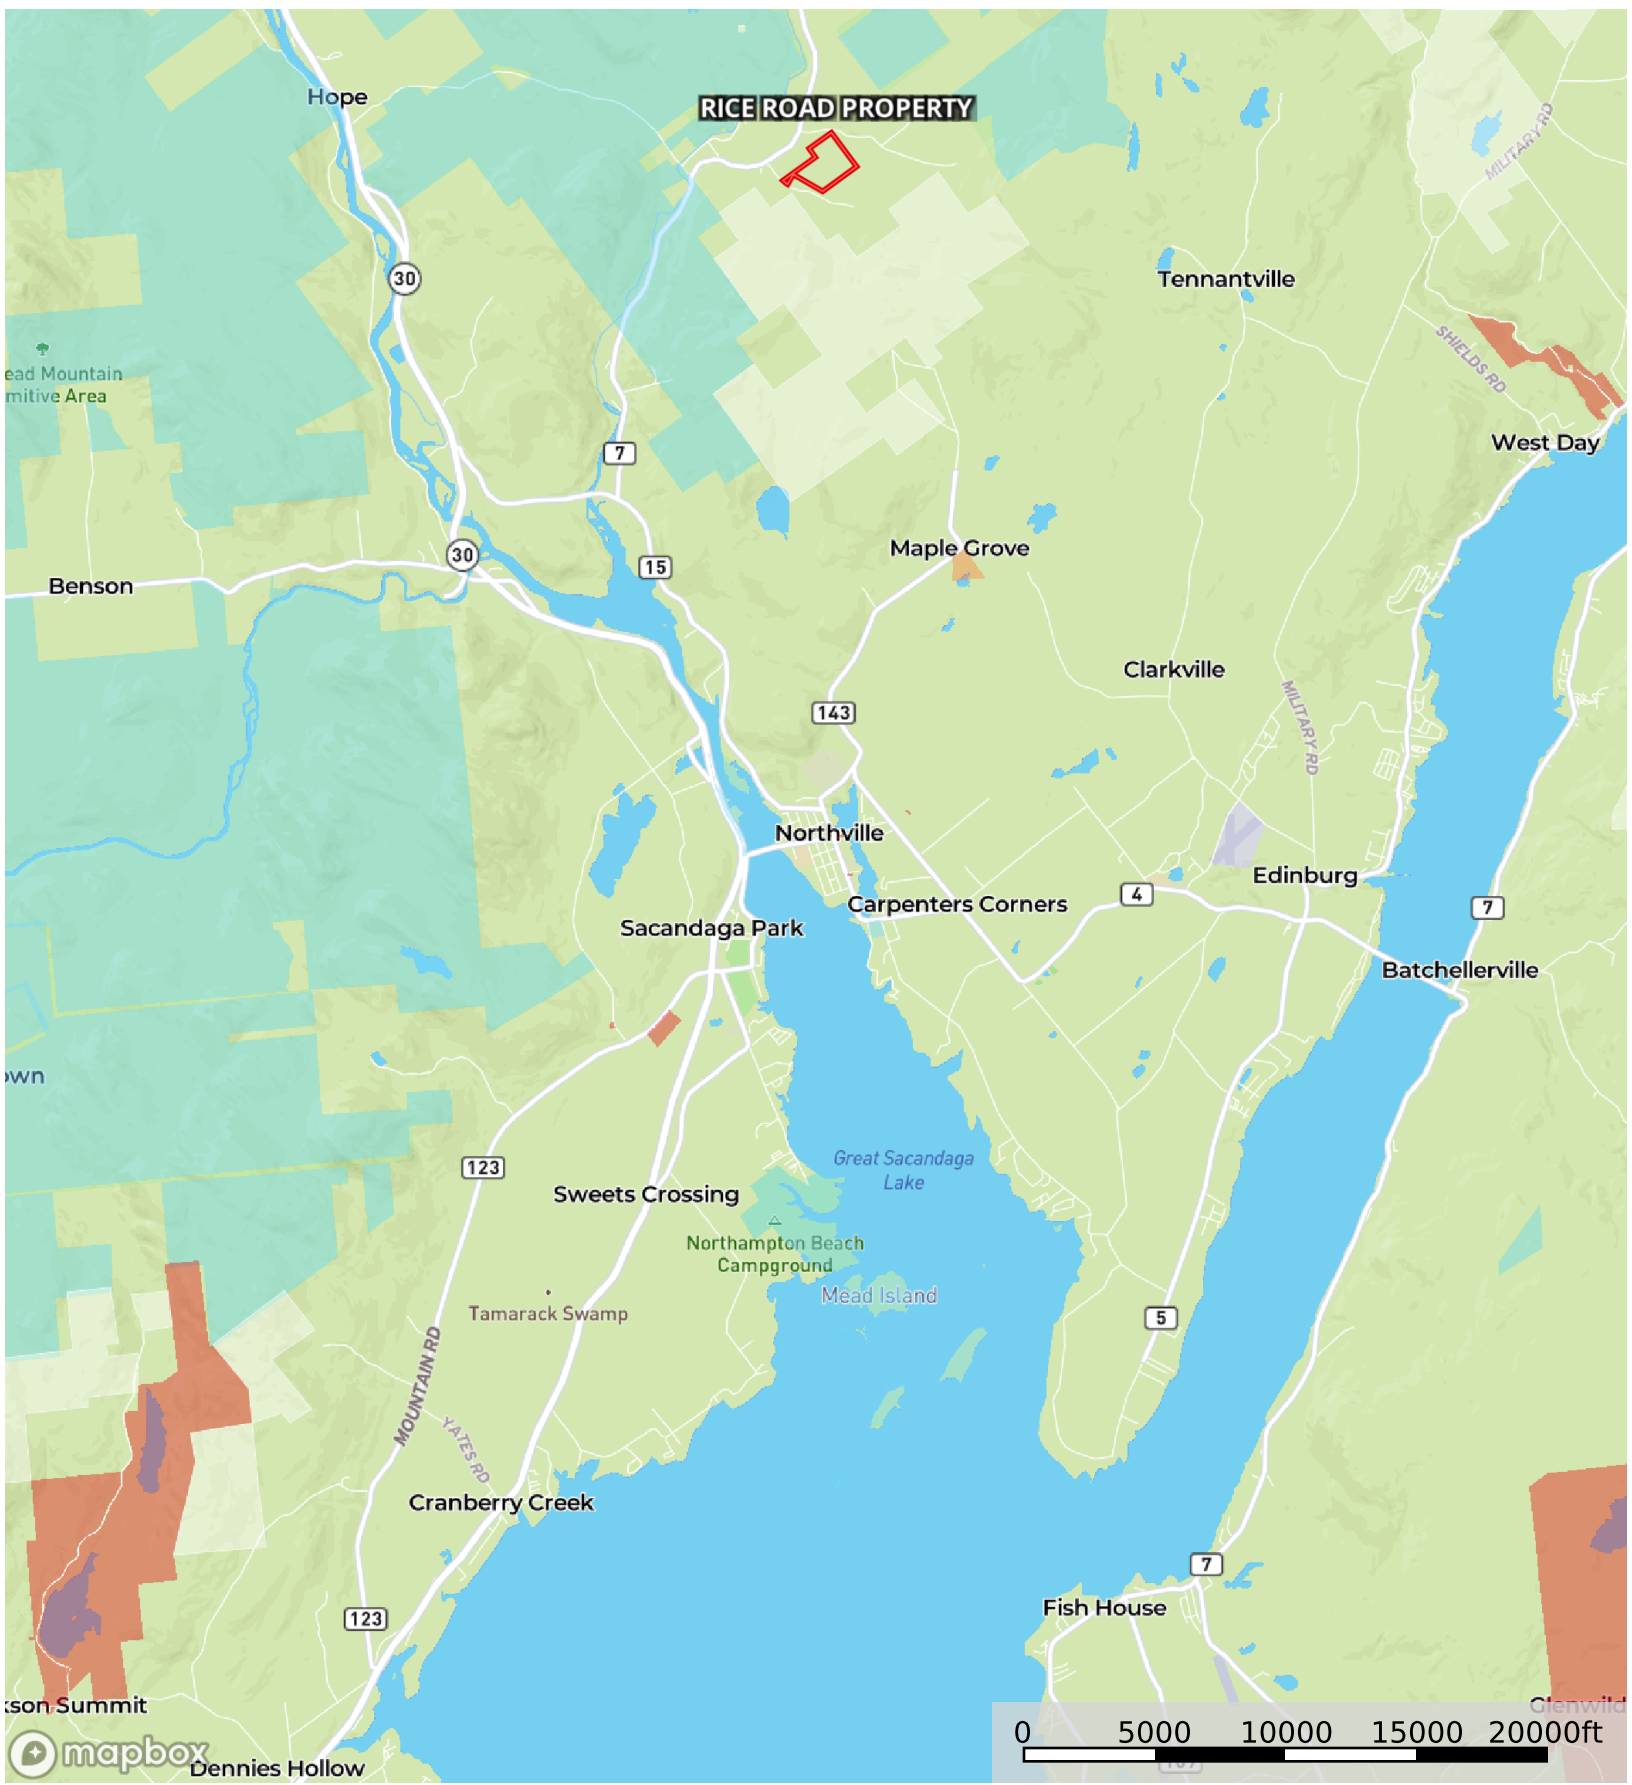

Yan Yan Chao

Hamilton County, New York, 63.74 AC +/-

- Boundary
- Forest Service
- State Land
- Fish and Wildlife
- National Park
- Other
- BLM
- Local Government
- Conservation Easements